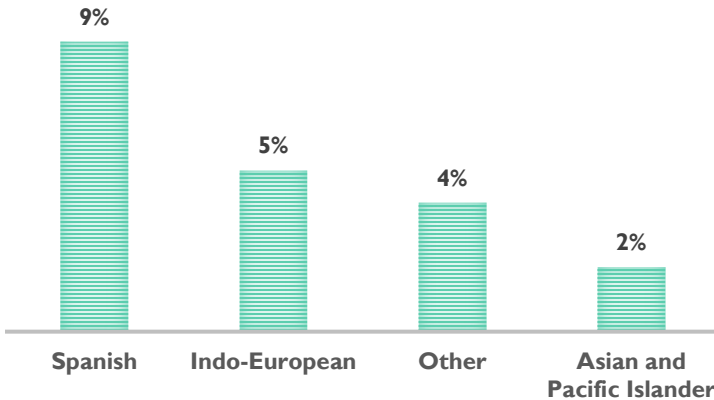

CITY COUNCIL DISTRICT 5

COUNCIL DISTRICT PROFILE FACT SHEET

DENVER
HUMAN RIGHTS &
COMMUNITY PARTNERSHIPS

BY THE NUMBERS

64,980 TOTAL POPULATION

48% MALE

52% FEMALE

LANGUAGES OTHER THAN ENGLISH SPOKEN AT HOME (OF THE 16%)