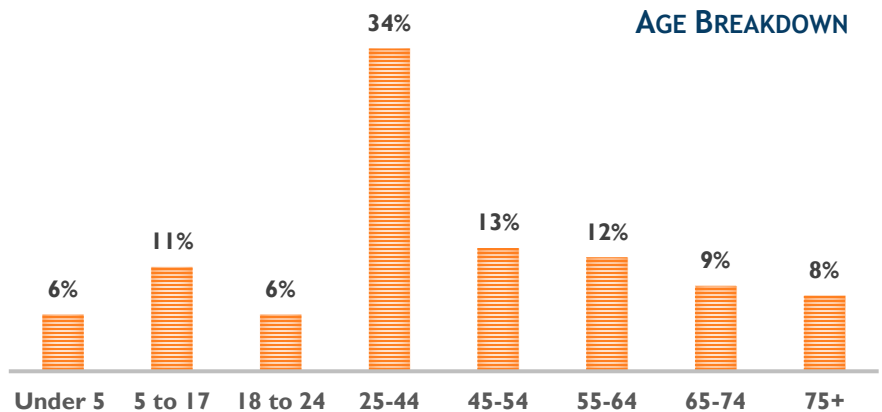

CITY COUNCIL DISTRICT 5

COUNCIL DISTRICT PROFILE FACT SHEET

DENVER
HUMAN RIGHTS &
COMMUNITY PARTNERSHIPS

BY THE NUMBERS

64,980 TOTAL POPULATION

48% MALE

52% FEMALE

LANGUAGES OTHER THAN ENGLISH SPOKEN AT HOME (OF THE 16%)

16% FOREIGN BORN

20% SPEAK A LANGUAGE OTHER THAN ENGLISH AT HOME

8% SELF-IDENTIFY AS SPEAKING ENGLISH LESS THAN VERY WELL

40 MEDIAN AGE

13% LIVING WITH A DISABILITY

\$1,272 MEDIAN GROSS RENT

\$375,346 MEDIAN HOME VALUE