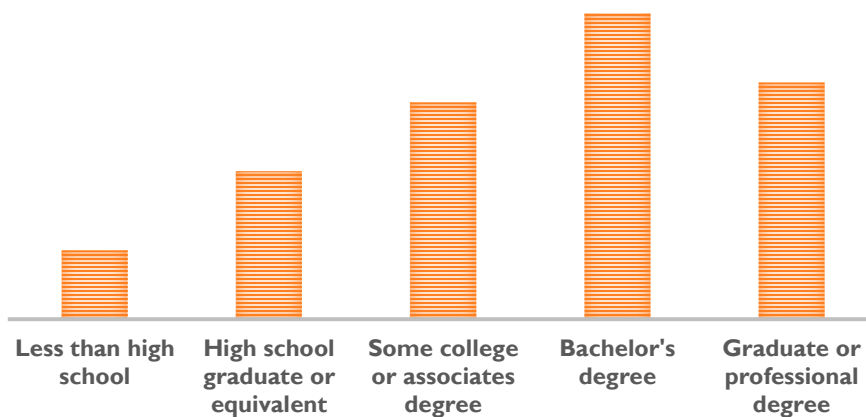

31% RENT AS PERCENT OF INCOME

13% POVERTY LEVEL

**52% HOMEOWNERS
48% RENTERS**

5% UNEMPLOYMENT RATE

\$42,138 MEDIAN INCOME

EDUCATIONAL ATTAINMENT

93% HIGH SCHOOL GRADUATE OR HIGHER