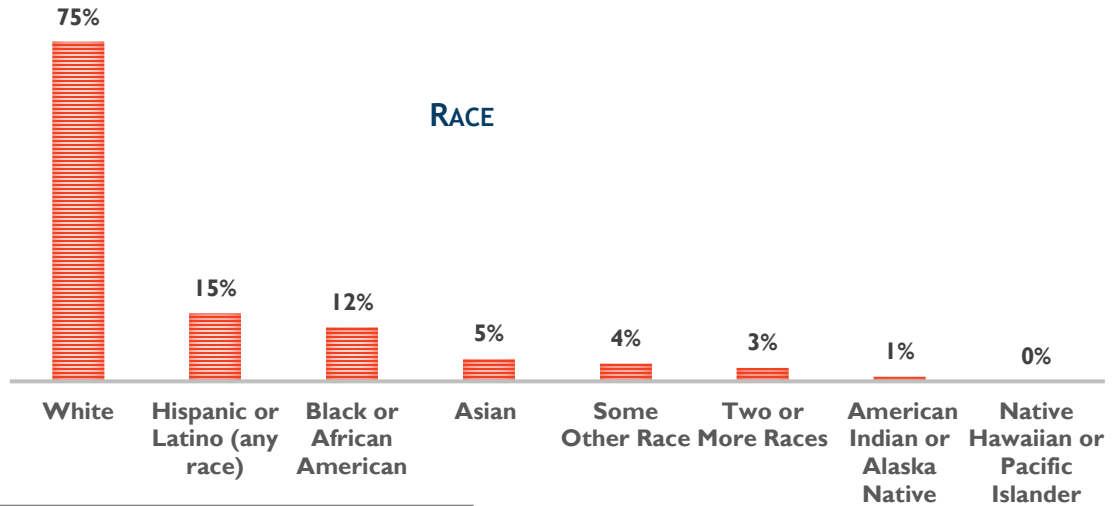

CITY COUNCIL DISTRICT 5

COUNCIL DISTRICT PROFILE FACT SHEET

DENVER
HUMAN RIGHTS &
COMMUNITY PARTNERSHIPS

BY THE NUMBERS

64,980 TOTAL POPULATION

48% MALE

52% FEMALE

LANGUAGES OTHER THAN ENGLISH SPOKEN AT HOME (OF THE 16%)

16% FOREIGN BORN

20% SPEAK A LANGUAGE OTHER THAN ENGLISH AT HOME

8% SELF-IDENTIFY AS SPEAKING ENGLISH LESS THAN VERY WELL

40 MEDIAN AGE

13% LIVING WITH A DISABILITY

\$1,272 MEDIAN GROSS RENT

\$375,346 MEDIAN HOME VALUE