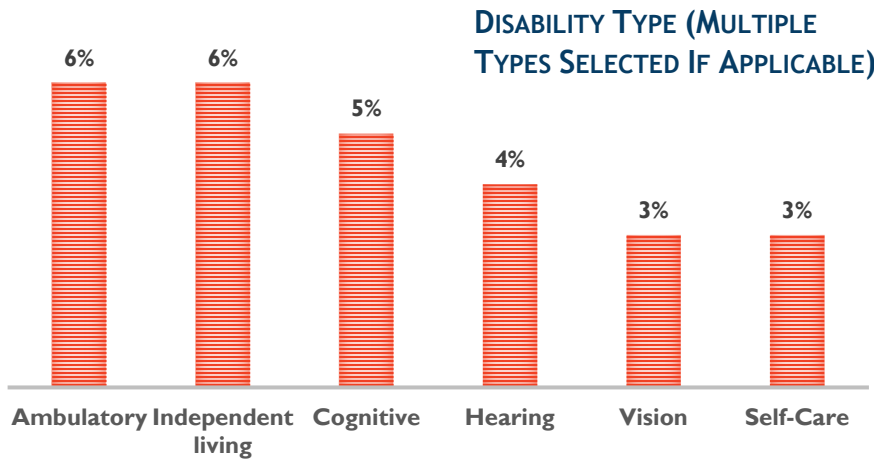

CITY COUNCIL DISTRICT 5

COUNCIL DISTRICT PROFILE FACT SHEET

DENVER
HUMAN RIGHTS &
COMMUNITY PARTNERSHIPS

BY THE NUMBERS

64,980 TOTAL POPULATION

48% MALE

52% FEMALE

LANGUAGES OTHER THAN ENGLISH SPOKEN AT HOME (OF THE 16%)

16% FOREIGN BORN

20% SPEAK A LANGUAGE OTHER THAN ENGLISH AT HOME

8% SELF-IDENTIFY AS SPEAKING ENGLISH LESS THAN VERY WELL

40 MEDIAN AGE

13% LIVING WITH A DISABILITY

\$1,272 MEDIAN GROSS RENT

\$375,346 MEDIAN HOME VALUE