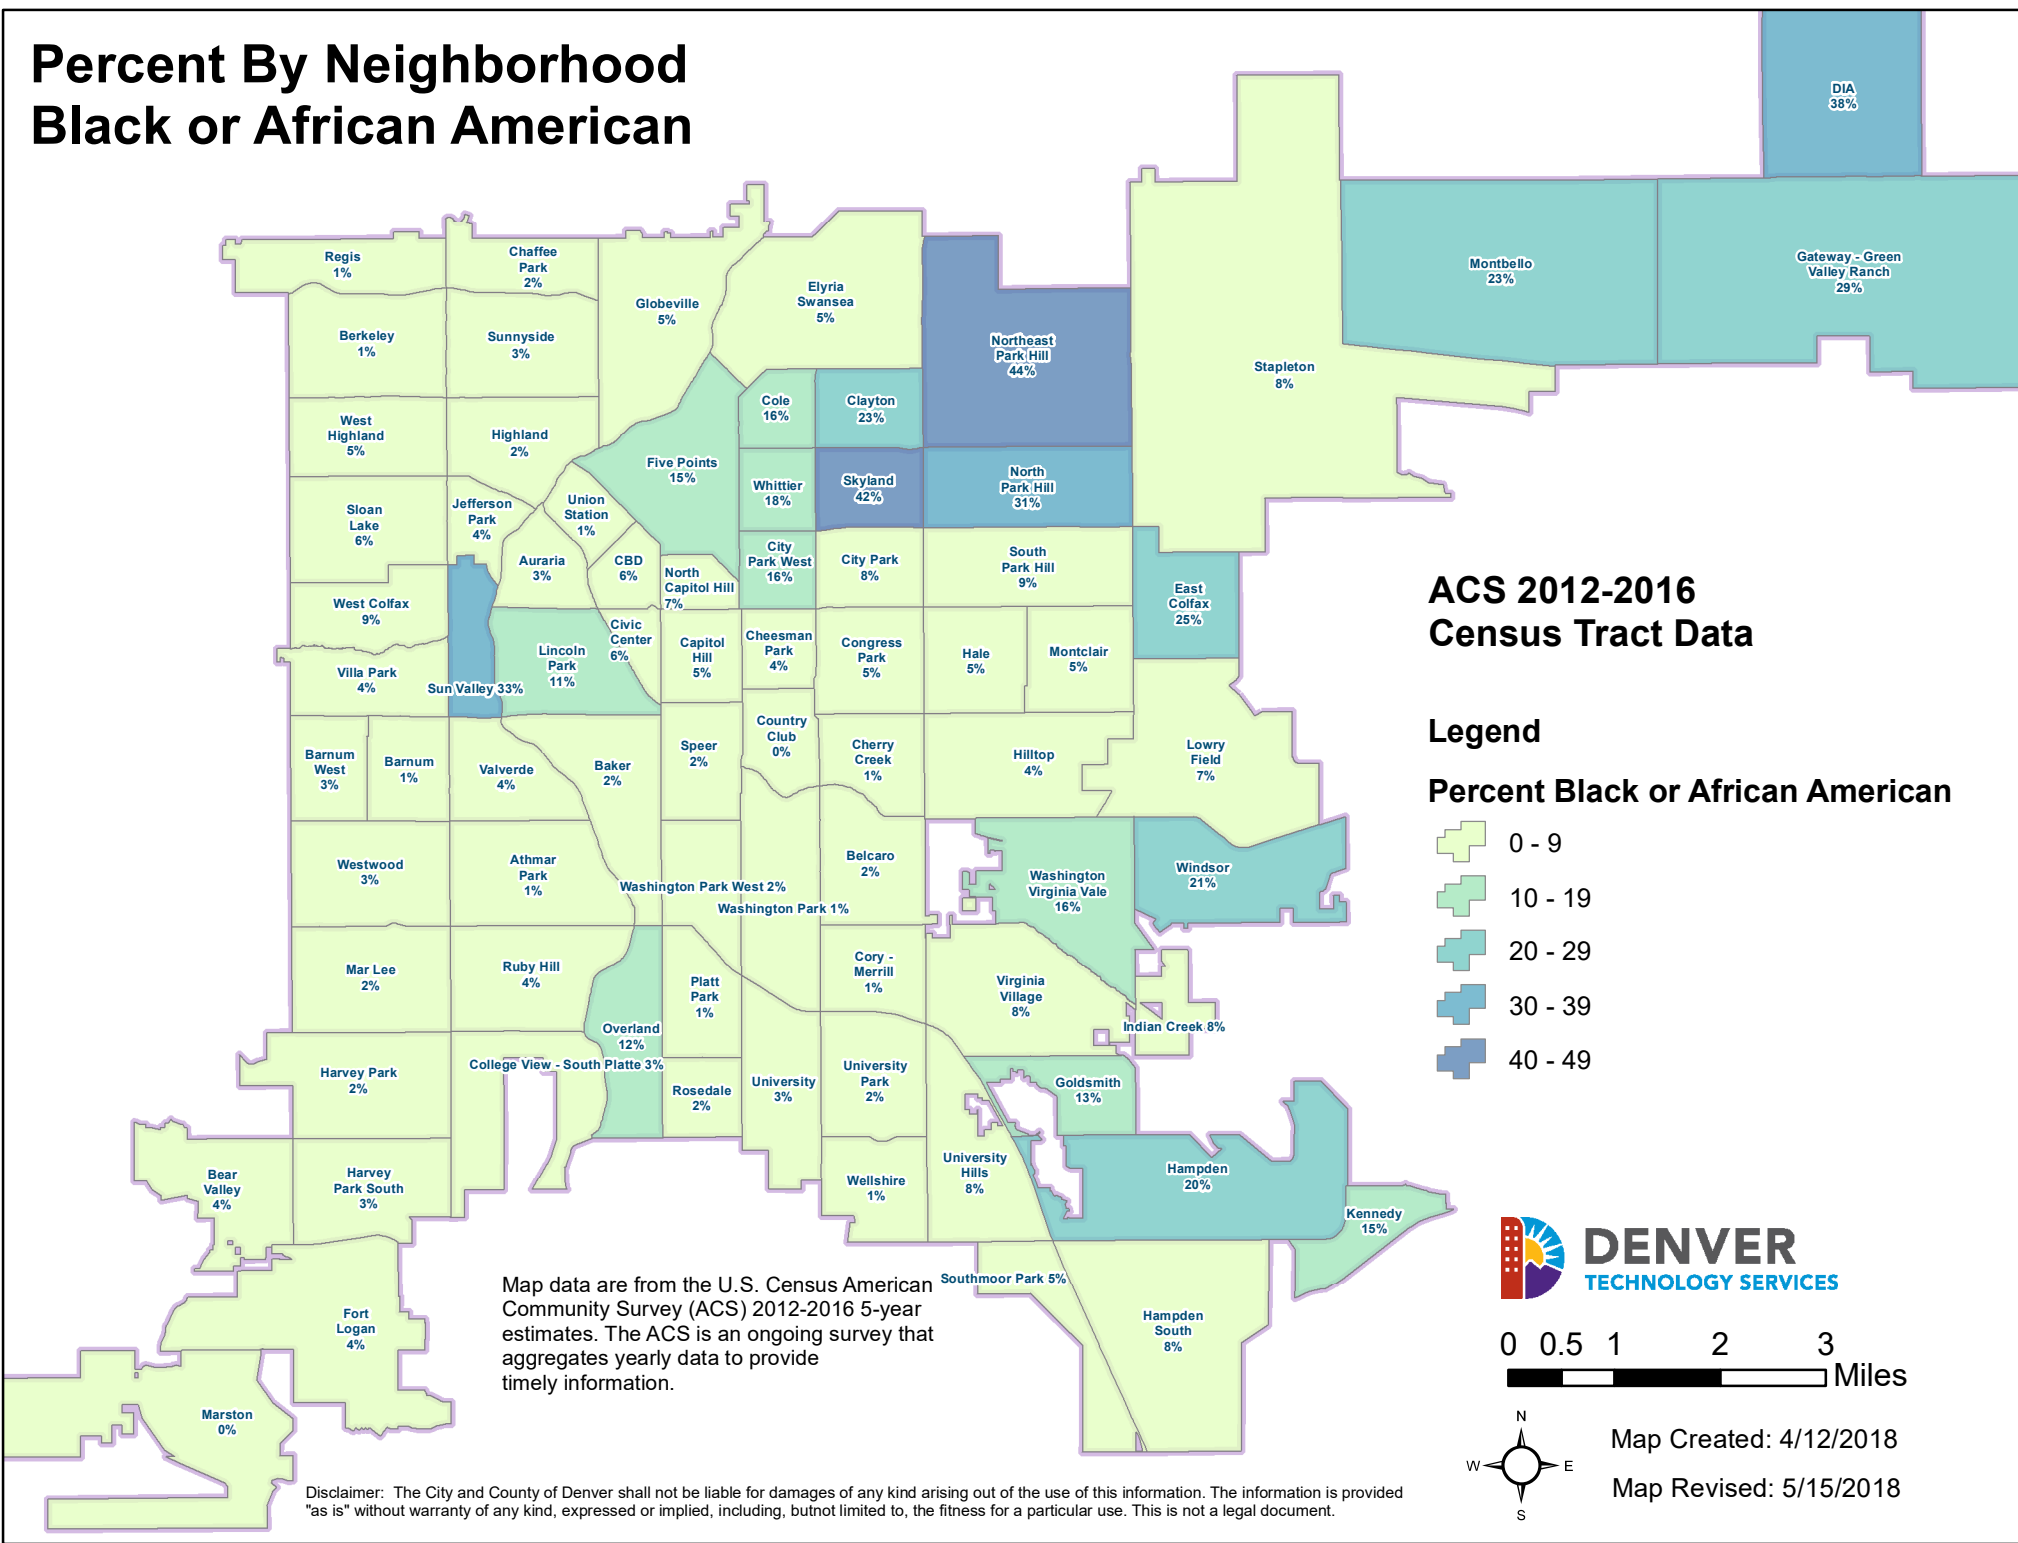

Percent By Neighborhood Black or African American

ACS 2012-2016 Census Tract Data

Legend

Percent Black or African American

- 0 - 9
- 10 - 19
- 20 - 29
- 30 - 39
- 40 - 49

Map data are from the U.S. Census American Community Survey (ACS) 2012-2016 5-year estimates. The ACS is an ongoing survey that aggregates yearly data to provide timely information.

Map Created: 4/12/2018

Map Revised: 5/15/2018