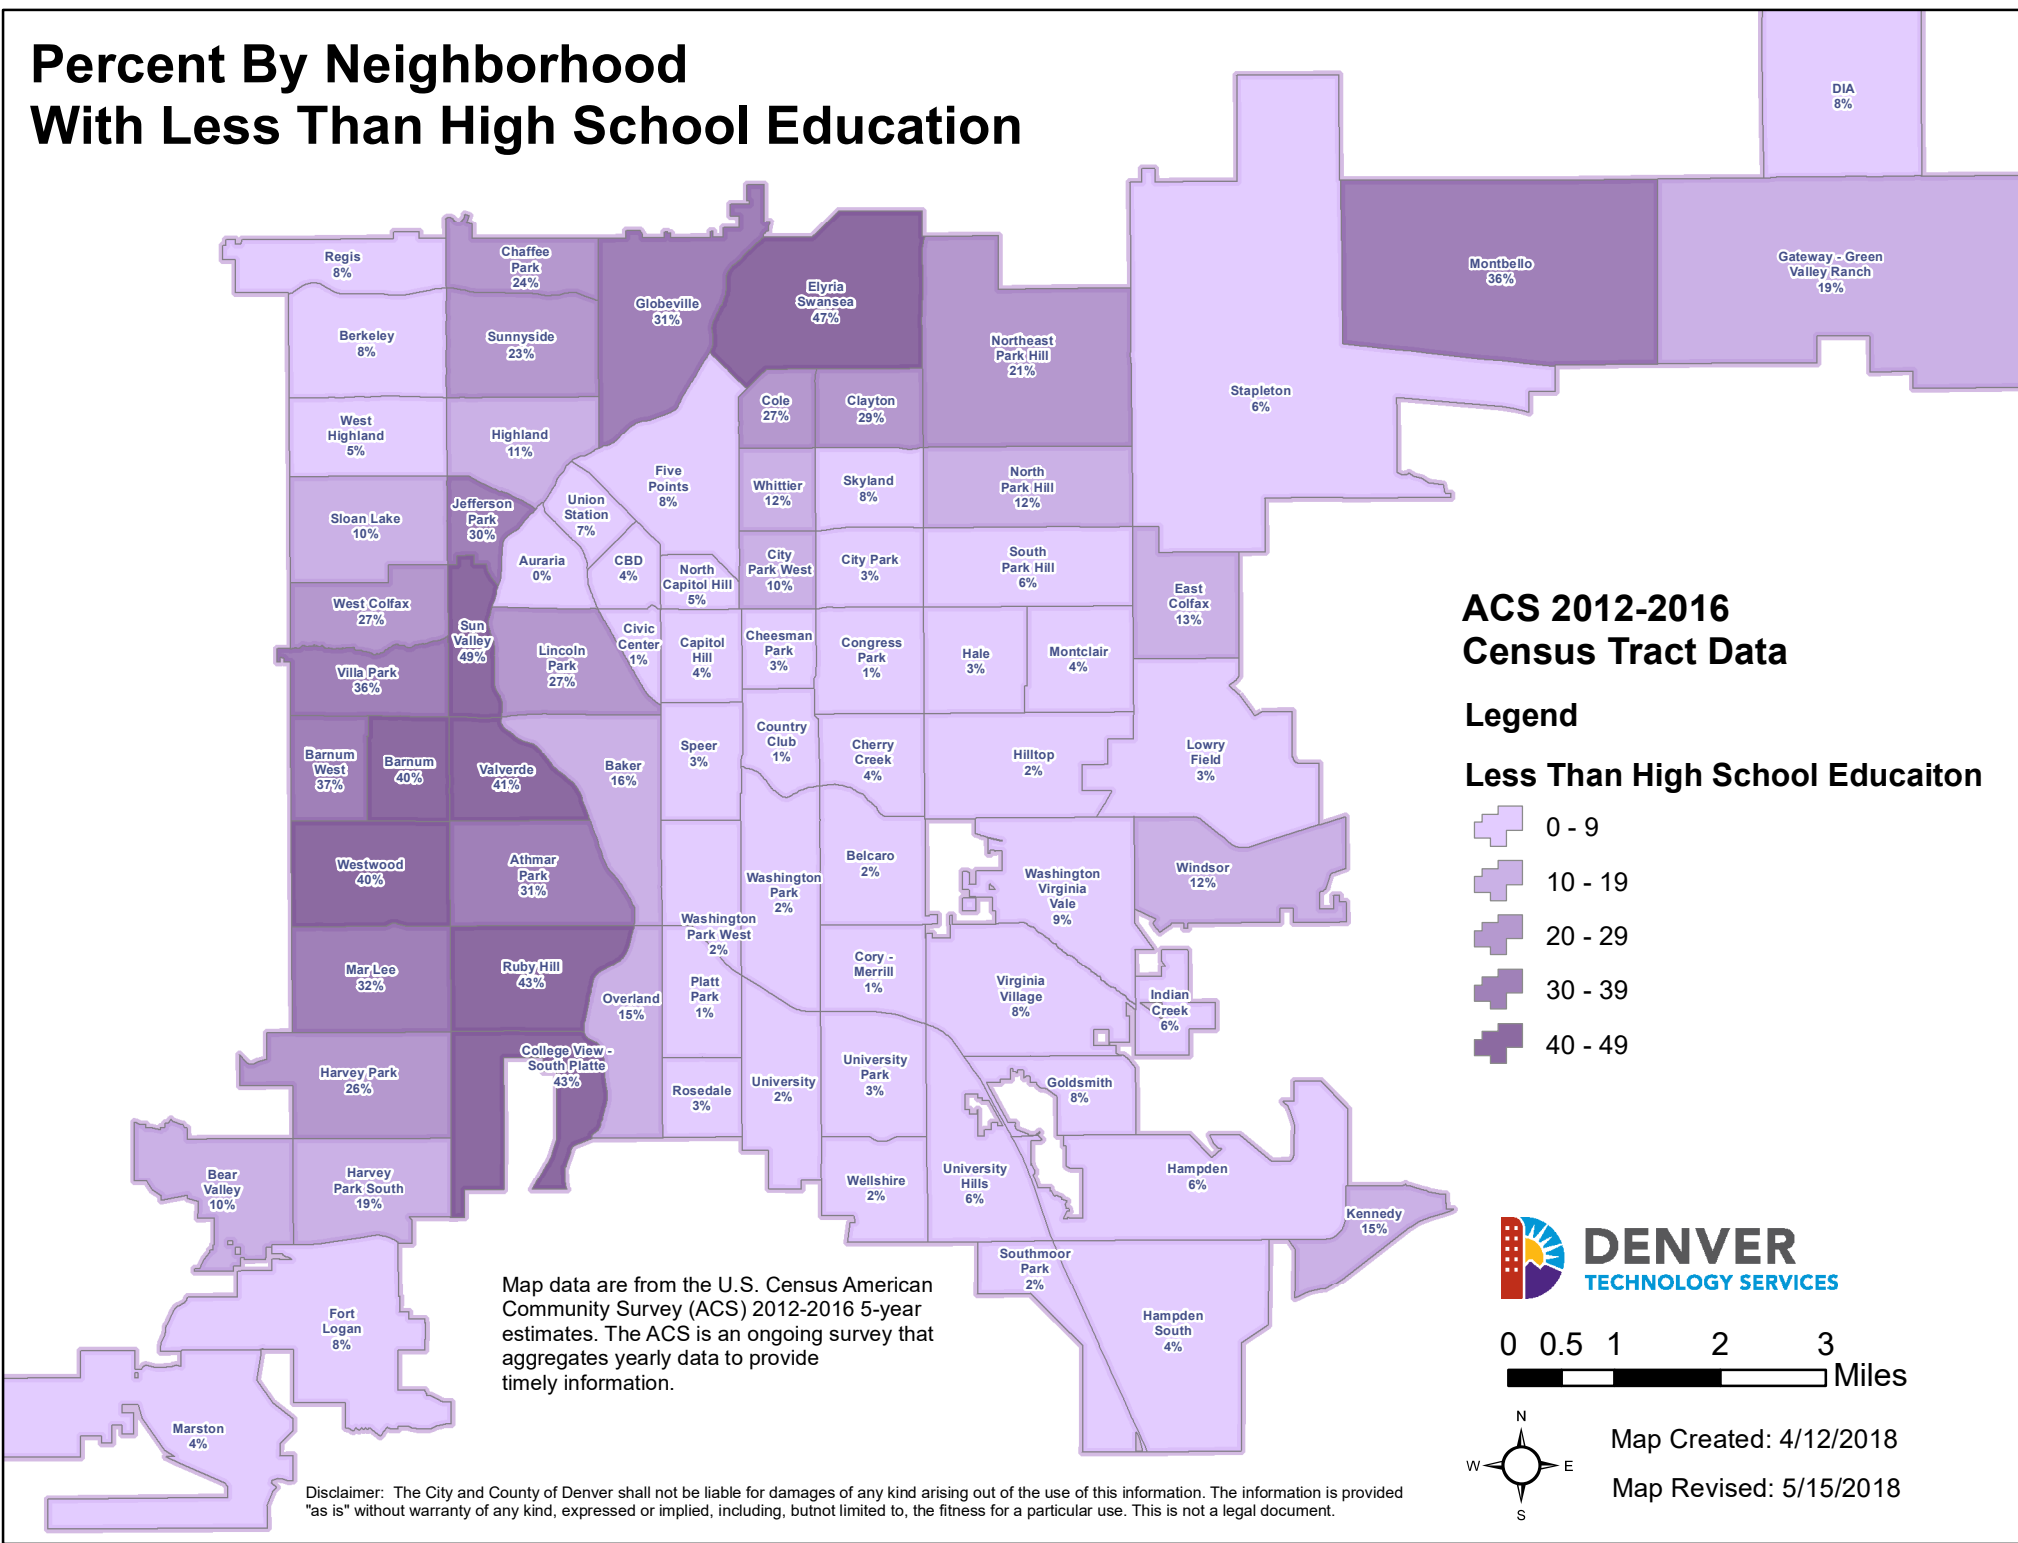

Percent By Neighborhood With Less Than High School Education

**ACS 2012-2016
Census Tract Data**

Legend

Less Than High School Educaiton

- 0 - 9
- 10 - 19
- 20 - 29
- 30 - 39
- 40 - 49

Map data are from the U.S. Census American Community Survey (ACS) 2012-2016 5-year estimates. The ACS is an ongoing survey that aggregates yearly data to provide timely information.

Map Created: 4/12/2018
Map Revised: 5/15/2018