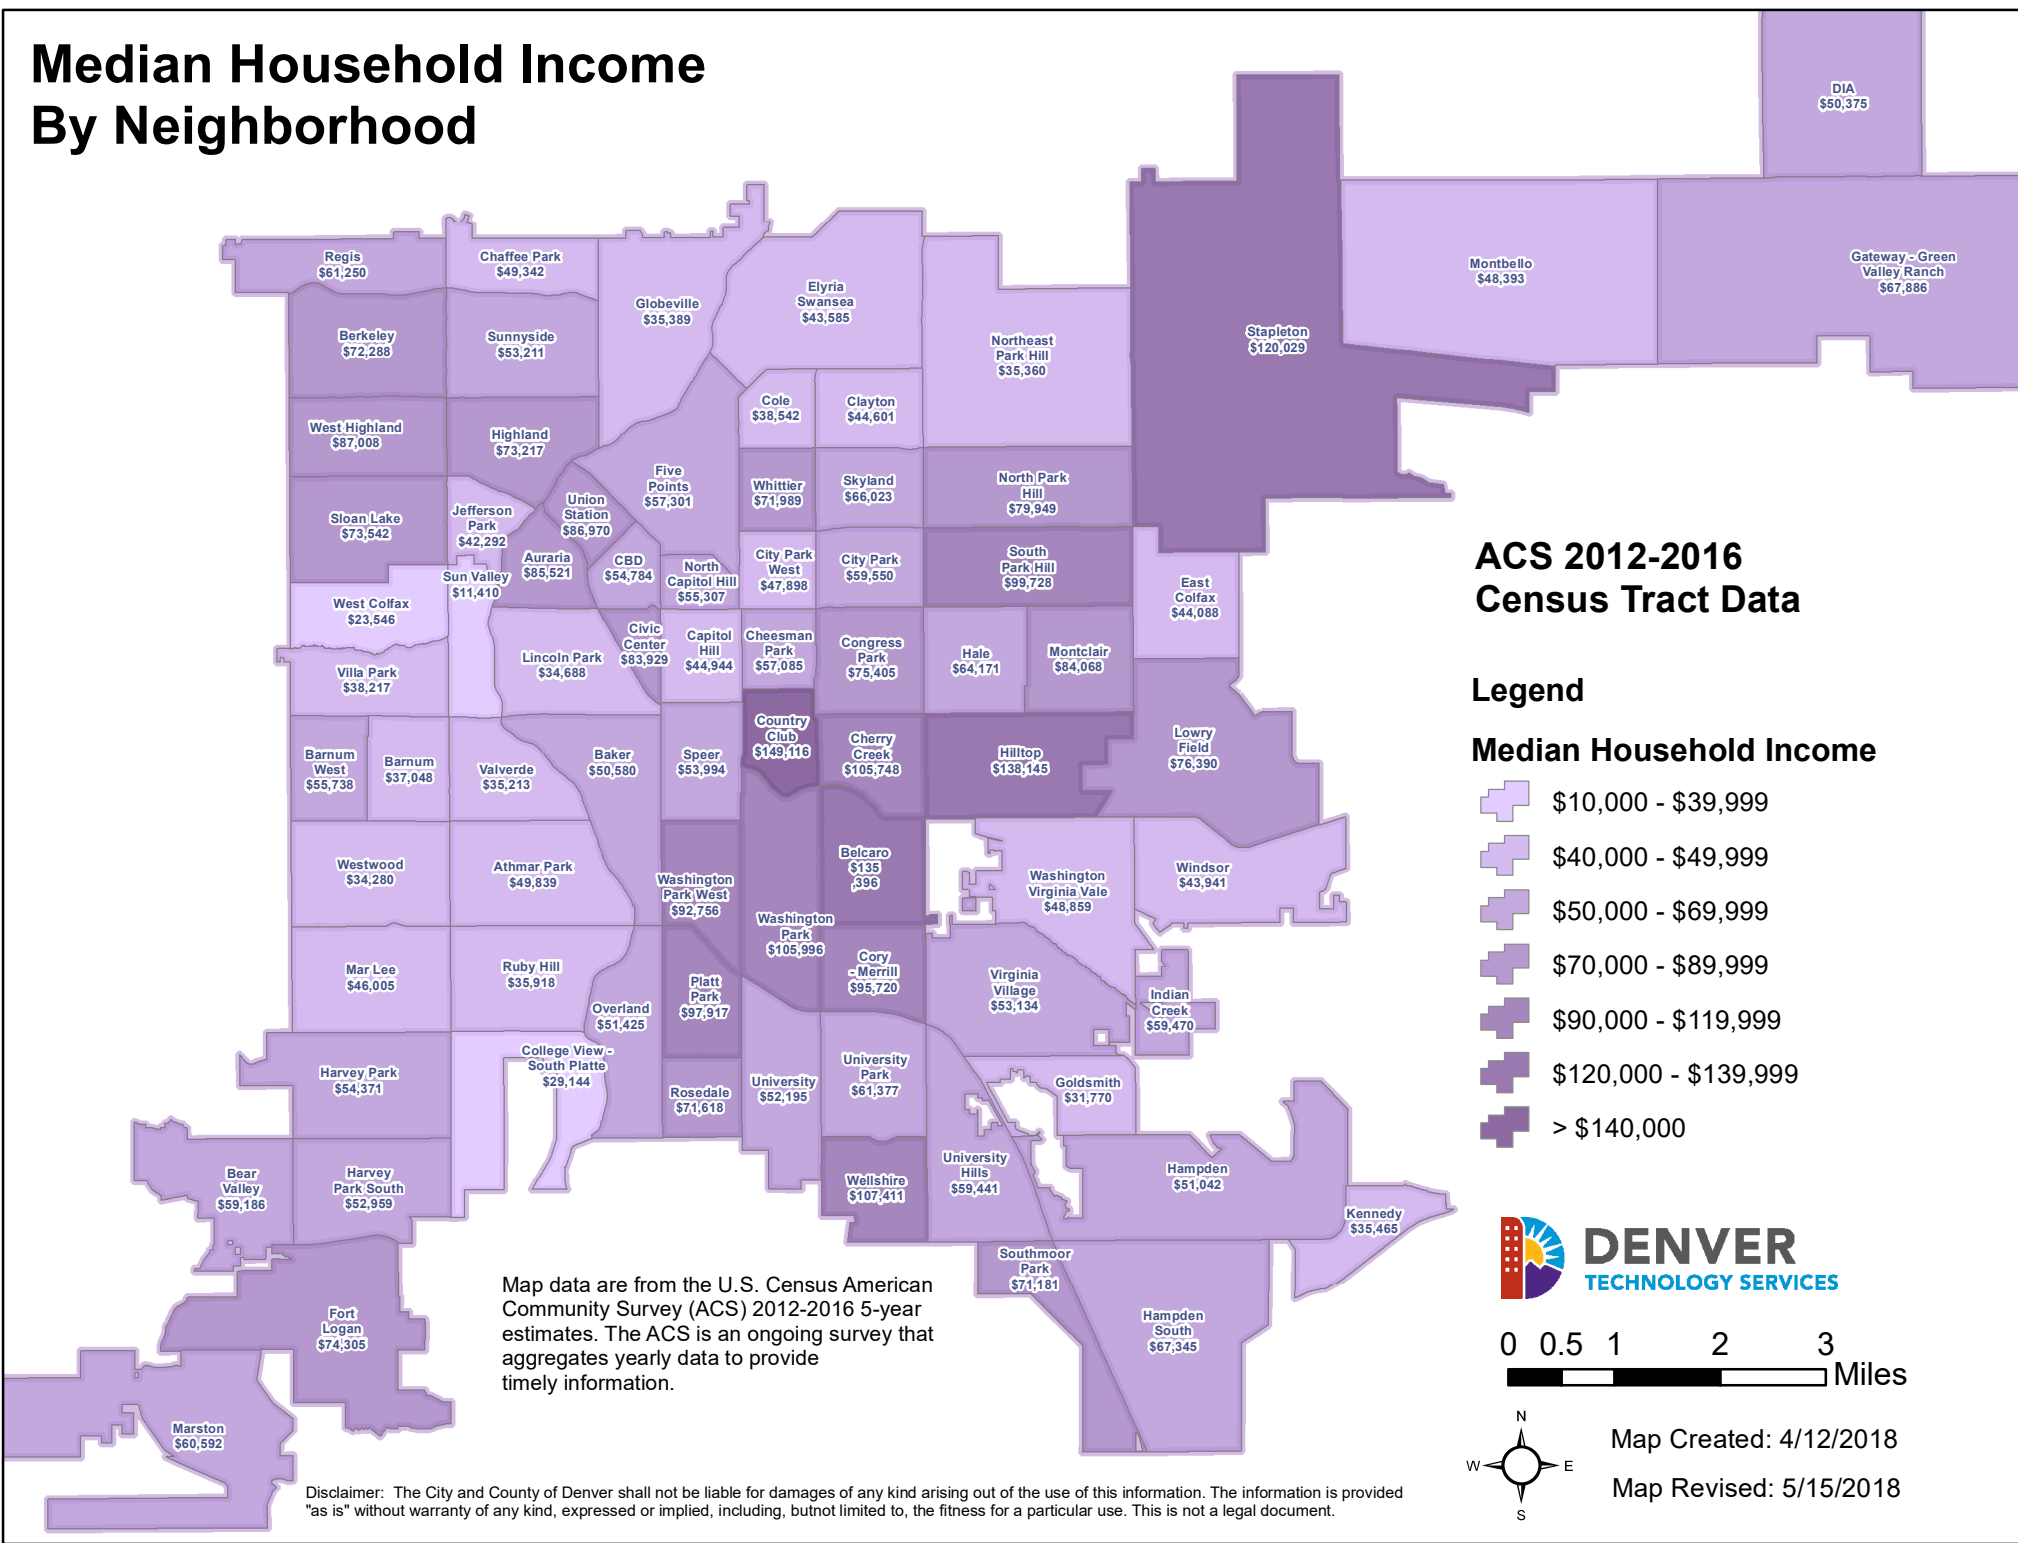

Median Household Income By Neighborhood

**ACS 2012-2016
Census Tract Data**

Legend

Median Household Income

- \$10,000 - \$39,999
- \$40,000 - \$49,999
- \$50,000 - \$69,999
- \$70,000 - \$89,999
- \$90,000 - \$119,999
- \$120,000 - \$139,999
- > \$140,000

Map Created: 4/12/2018

Map Revised: 5/15/2018

Map data are from the U.S. Census American Community Survey (ACS) 2012-2016 5-year estimates. The ACS is an ongoing survey that aggregates yearly data to provide timely information.