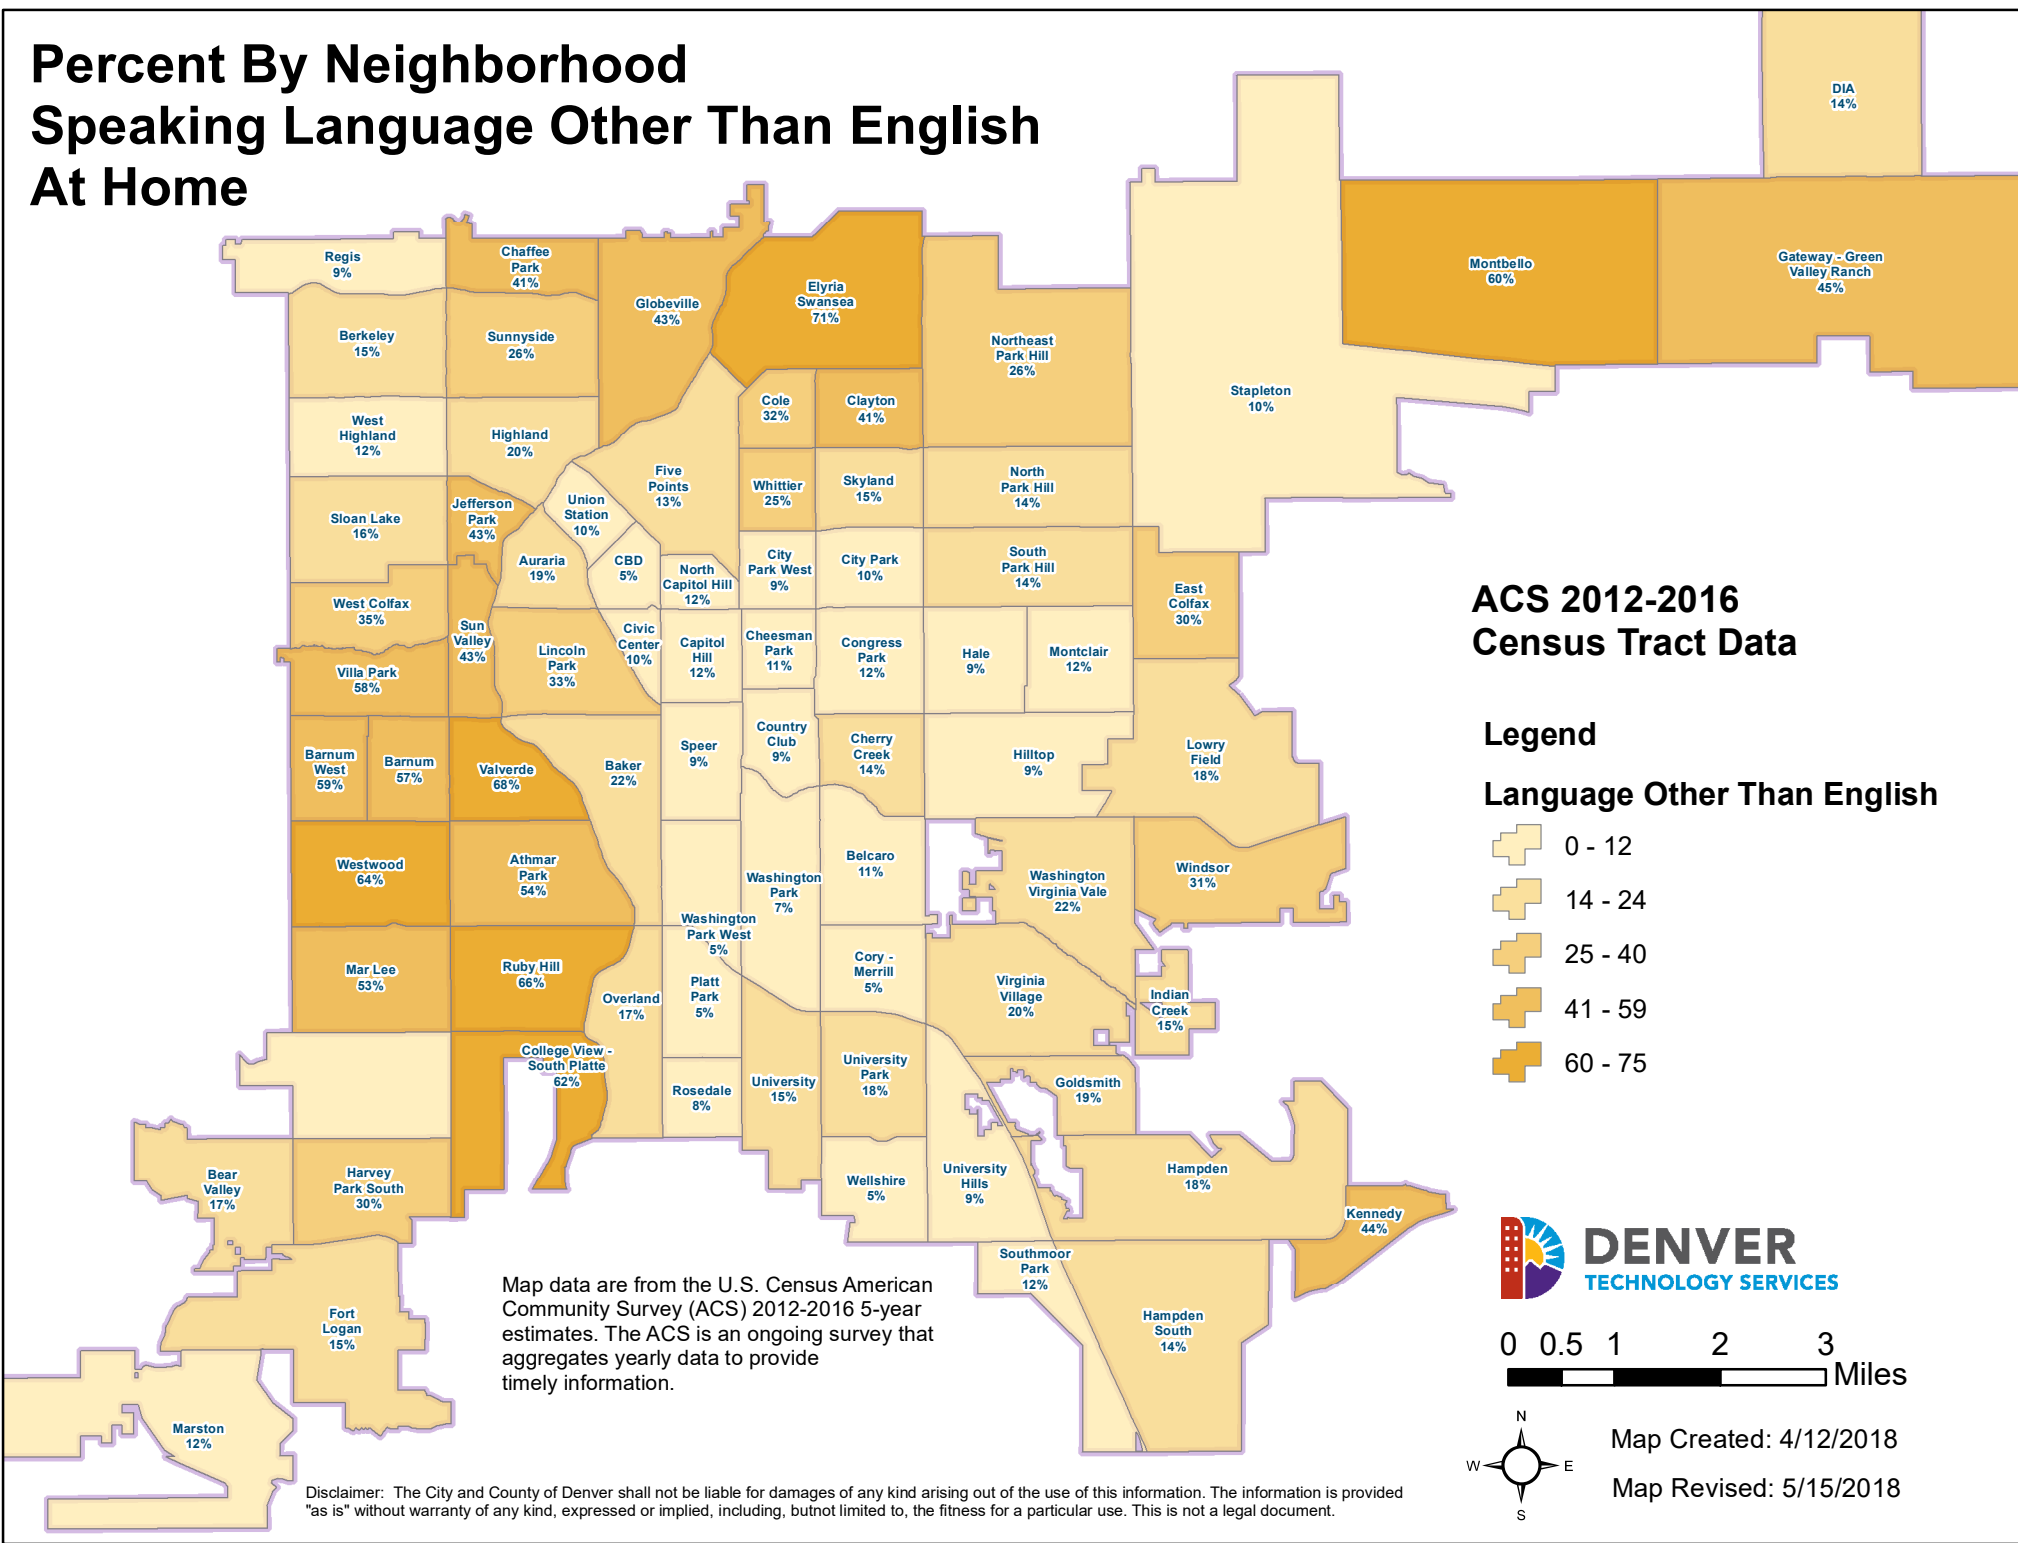

Percent By Neighborhood Speaking Language Other Than English At Home

ACS 2012-2016
Census Tract Data

Legend

Language Other Than English

- 0 - 12
- 14 - 24
- 25 - 40
- 41 - 59
- 60 - 75

Map data are from the U.S. Census American Community Survey (ACS) 2012-2016 5-year estimates. The ACS is an ongoing survey that aggregates yearly data to provide timely information.

Map Created: 4/12/2018

Map Revised: 5/15/2018