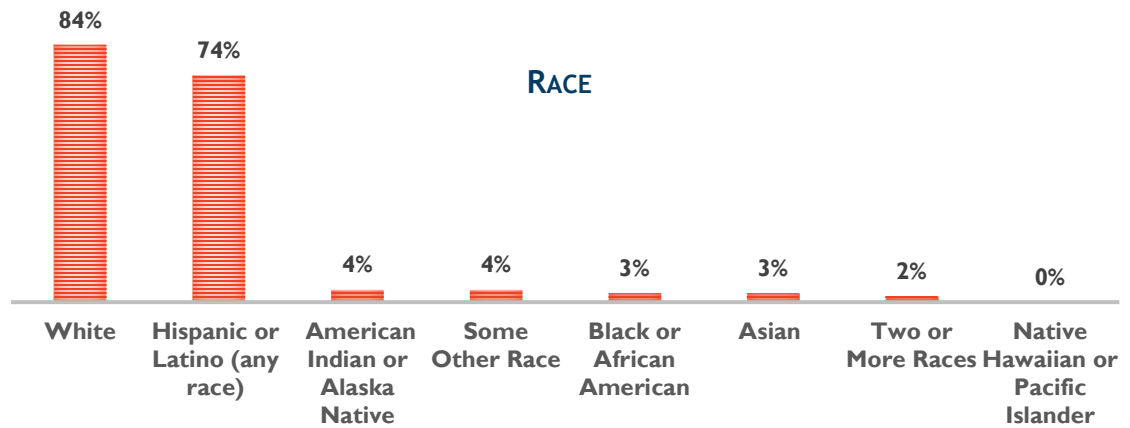

BARNUM WEST

NEIGHBORHOOD PROFILE FACT SHEET

BY THE NUMBERS

6,248 TOTAL POPULATION

54% MALE
46% FEMALE

LANGUAGES OTHER THAN ENGLISH SPOKEN AT HOME (OF THE 58%)

31% FOREIGN BORN

58% SPEAK A LANGUAGE OTHER THAN ENGLISH AT HOME

19% SELF-IDENTIFY AS SPEAKING ENGLISH LESS THAN VERY WELL

34 MEDIAN AGE

8% LIVING WITH A DISABILITY

\$1,091 MEDIAN GROSS RENT

\$201,000 MEDIAN HOME VALUE

28% RENT AS PERCENT OF INCOME

19% POVERTY LEVEL

**64% HOMEOWNERS
36% RENTERS**