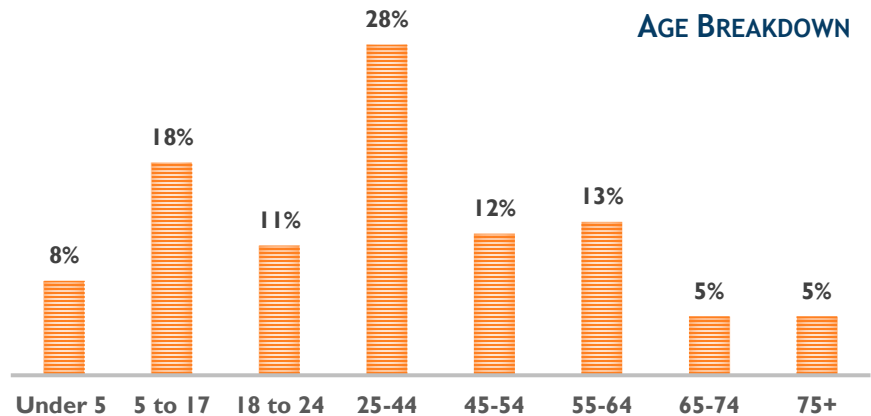

BARNUM WEST

NEIGHBORHOOD PROFILE FACT SHEET

BY THE NUMBERS

6,248 TOTAL POPULATION

54% MALE
46% FEMALE

LANGUAGES OTHER THAN ENGLISH SPOKEN AT HOME (OF THE 58%)

31% FOREIGN BORN

58% SPEAK A LANGUAGE OTHER THAN ENGLISH AT HOME

19% SELF-IDENTIFY AS SPEAKING ENGLISH LESS THAN VERY WELL

34 MEDIAN AGE

8% LIVING WITH A DISABILITY

\$1,091 MEDIAN GROSS RENT

\$201,000 MEDIAN HOME VALUE

28% RENT AS PERCENT OF INCOME

19% POVERTY LEVEL

**64% HOMEOWNERS
36% RENTERS**