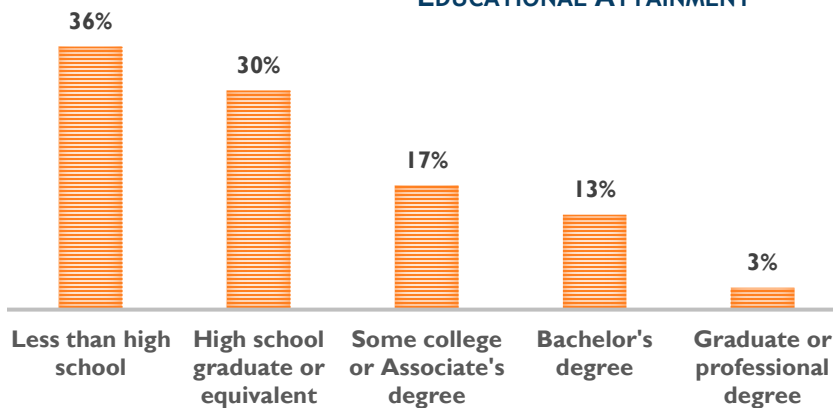

BARNUM WEST

NEIGHBORHOOD PROFILE FACT SHEET

BY THE NUMBERS

6,248 TOTAL POPULATION

54% MALE
46% FEMALE

LANGUAGES OTHER THAN ENGLISH SPOKEN AT HOME (OF THE 58%)

31% FOREIGN BORN

58% SPEAK A LANGUAGE OTHER THAN ENGLISH AT HOME

19% SELF-IDENTIFY AS SPEAKING ENGLISH LESS THAN VERY WELL

34 MEDIAN AGE

8% LIVING WITH A DISABILITY

\$1,091 MEDIAN GROSS RENT

\$201,000 MEDIAN HOME VALUE

28% RENT AS PERCENT OF INCOME

19% POVERTY LEVEL

**64% HOMEOWNERS
36% RENTERS**

4% UNEMPLOYMENT RATE

\$55,871 MEDIAN INCOME

EDUCATIONAL ATTAINMENT

64% HIGH SCHOOL GRADUATE OR HIGHER