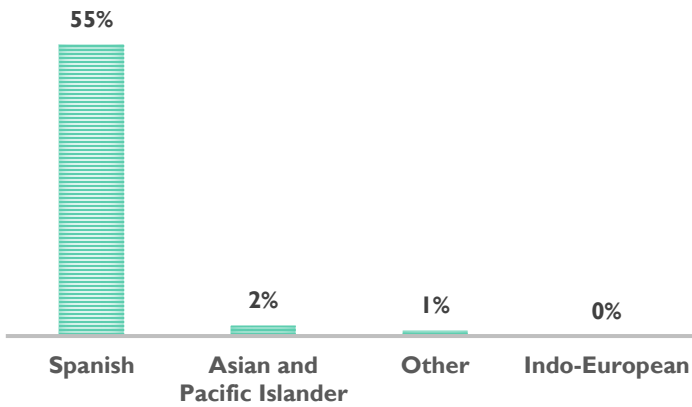

BARNUM WEST

NEIGHBORHOOD PROFILE FACT SHEET

BY THE NUMBERS

6,248 TOTAL POPULATION

54% MALE
46% FEMALE

LANGUAGES OTHER THAN ENGLISH SPOKEN AT HOME (OF THE 58%)

31% FOREIGN BORN

58% SPEAK A LANGUAGE OTHER THAN ENGLISH AT HOME

19% SELF-IDENTIFY AS SPEAKING ENGLISH LESS THAN VERY WELL

34 MEDIAN AGE

8% LIVING WITH A DISABILITY

\$1,091 MEDIAN GROSS RENT

\$201,000 MEDIAN HOME VALUE

28% RENT AS PERCENT OF INCOME

19% POVERTY LEVEL

**64% HOMEOWNERS
36% RENTERS**