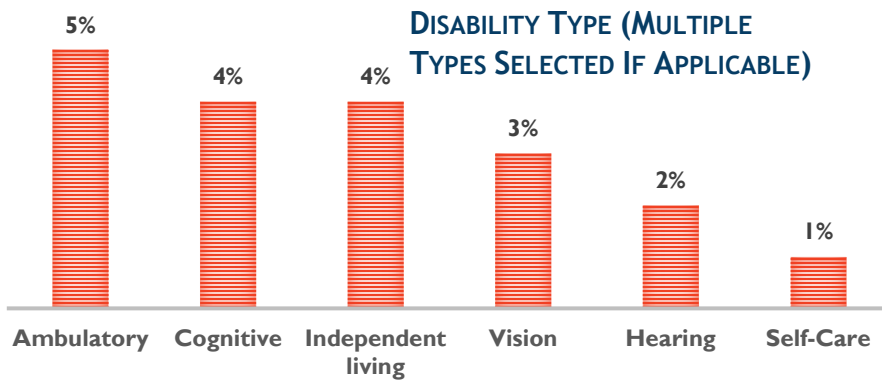

BARNUM WEST

NEIGHBORHOOD PROFILE FACT SHEET

BY THE NUMBERS

6,248 TOTAL POPULATION

54% MALE
46% FEMALE

LANGUAGES OTHER THAN ENGLISH SPOKEN AT HOME (OF THE 58%)

31% FOREIGN BORN

58% SPEAK A LANGUAGE OTHER THAN ENGLISH AT HOME

19% SELF-IDENTIFY AS SPEAKING ENGLISH LESS THAN VERY WELL

34 MEDIAN AGE

8% LIVING WITH A DISABILITY

\$1,091 MEDIAN GROSS RENT

\$201,000 MEDIAN HOME VALUE

28% RENT AS PERCENT OF INCOME

19% POVERTY LEVEL

**64% HOMEOWNERS
36% RENTERS**