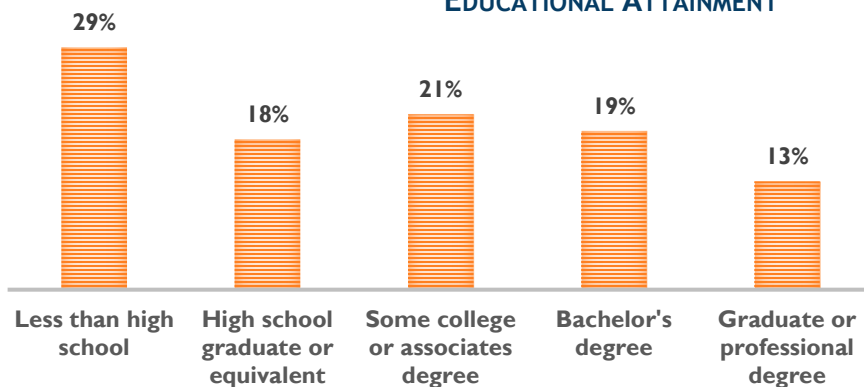

### LANGUAGES OTHER THAN ENGLISH SPOKEN AT HOME (OF THE 35%)

18% FOREIGN BORN

35% SPEAK A LANGUAGE OTHER THAN ENGLISH AT HOME

20% SELF-IDENTIFY AS SPEAKING ENGLISH LESS THAN VERY WELL

32 MEDIAN AGE

**17% LIVING WITH A DISABILITY**

**\$824 MEDIAN GROSS RENT**

**\$275,350 MEDIAN HOME VALUE**

**31% RENT AS PERCENT OF INCOME**

**38% POVERTY LEVEL**

**30% HOMEOWNERS  
70% RENTERS**

**13% UNEMPLOYMENT RATE**

**\$36,900 MEDIAN INCOME**

### EDUCATIONAL ATTAINMENT

**71% HIGH SCHOOL GRADUATE OR HIGHER**