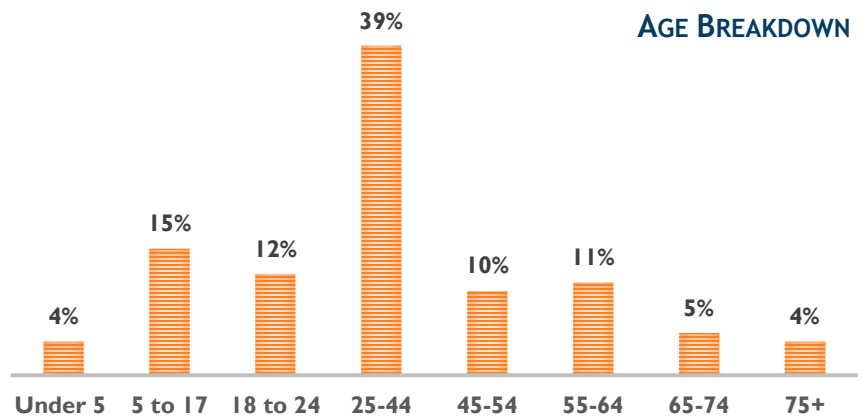

### BY THE NUMBERS

6,204 TOTAL POPULATION

52% MALE  
48% FEMALE

### LANGUAGES OTHER THAN ENGLISH SPOKEN AT HOME (OF THE 35%)

18% FOREIGN BORN

35% SPEAK A LANGUAGE OTHER THAN ENGLISH AT HOME

20% SELF-IDENTIFY AS SPEAKING ENGLISH LESS THAN VERY WELL

32 MEDIAN AGE

**17% LIVING WITH A DISABILITY**

**\$824 MEDIAN GROSS RENT**

**\$275,350 MEDIAN HOME VALUE**

**31% RENT AS PERCENT OF INCOME**

**38% POVERTY LEVEL**

**30% HOMEOWNERS  
70% RENTERS**

**13% UNEMPLOYMENT RATE**

**\$36,900 MEDIAN INCOME**