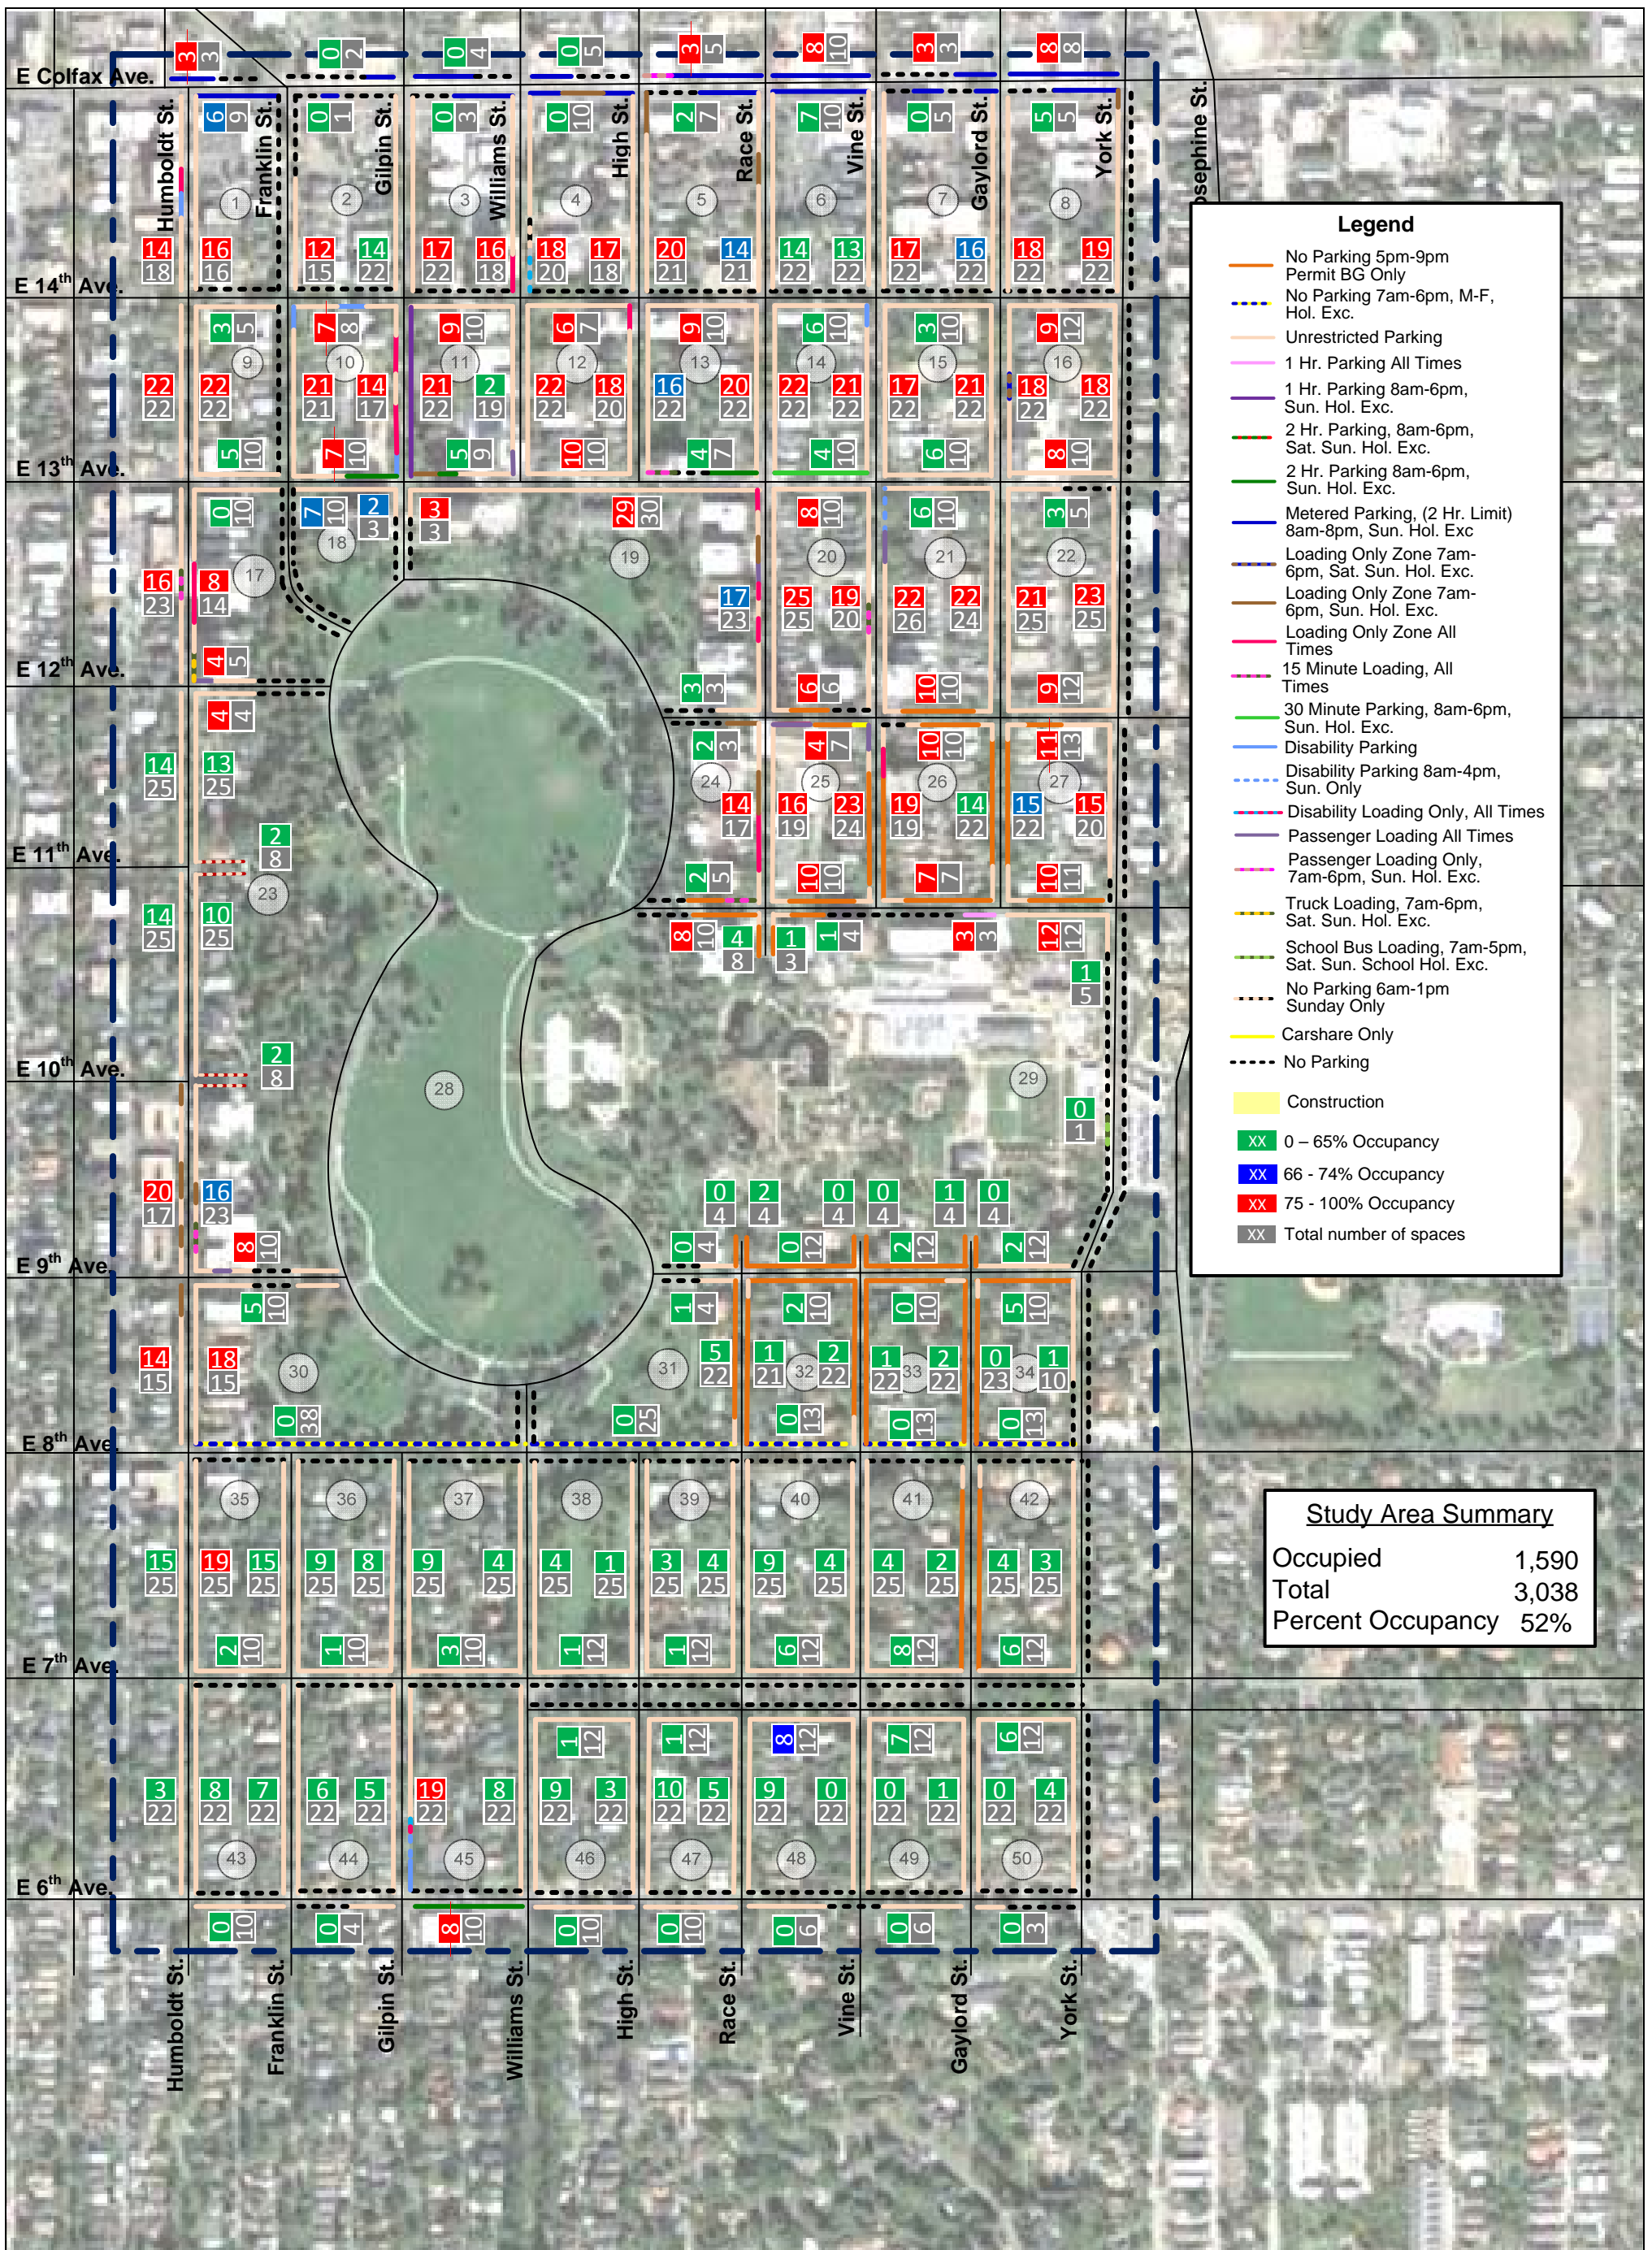

### Study Area Summary

Unrestricted	2,278
Metered Parking (2 Hr. Limit) 8am-8pm, Sun. Hol. Exc	86
2 Hour Parking 8am-6pm	10
2 Hour Parking 8am-6pm Sun. Hol. Exc.	12
1 Hour Parking All Times	3
1 Hour Parking 8am-6pm	22
30 Min Parking 8am-6pm, Sun. Hol. Exc.	10
15 Min Loading Only All Times	13
Disability Parking Only	11
Disability Parking Only 8am-6pm	2
Disability Parking Only 7am-7pm, Sun. Only	4
Disability Parking Only 8am-4pm, Sun. Only	1
Disability Loading Only	1
Loading Only All Times	26
Loading Only 7am-6pm	26
Loading Only 7am-6pm, Sat. Sun. Hol. Exc.	2
Passenger Loading Only All Times	11
Passenger Loading Only 7am-6pm	2
Passenger Loading Only 7am-6pm, Sun. Hol. Exc	1
No Parking 11pm-5am	16
No Parking 7am-6pm Mon-Fri	102
No Parking 6am-1pm, Sun. Only	3
No Parking 5pm-9pm, Permit BG Only	393
Carshare Only	1
Truck Loading 7am-6pm, Sat. Sun. Hol. Exc.	2
<b>Total Spaces</b>	<b>3,038</b>

### Legend

- No Parking 5pm-9pm Permit BG Only
- - - No Parking 7am-6pm, M-F, Hol. Exc.
- Unrestricted Parking
- 1 Hr. Parking All Times
- 1 Hr. Parking 8am-6pm, Sun. Hol. Exc.
- 2 Hr. Parking, 8am-6pm, Sat. Sun. Hol. Exc.
- 2 Hr. Parking 8am-6pm, Sun. Hol. Exc.
- Metered Parking, (2 Hr. Limit) 8am-8pm, Sun. Hol. Exc.
- - - Loading Only Zone 7am-6pm, Sat. Sun. Hol. Exc.
- - - Loading Only Zone 7am-6pm, Sun. Hol. Exc.
- - - Loading Only Zone All Times
- - - 15 Minute Loading, All Times
- - - 30 Minute Parking, 8am-6pm, Sun. Hol. Exc.
- - - Disability Parking
- - - Disability Parking 8am-4pm, Sun. Only
- - - Disability Loading Only, All Times
- - - Passenger Loading All Times
- - - Passenger Loading Only, 7am-6pm, Sun. Hol. Exc.
- - - Truck Loading, 7am-6pm, Sat. Sun. Hol. Exc.
- - - School Bus Loading, 7am-5pm, Sat. Sun. School Hol. Exc.
- - - No Parking 6am-1pm Sunday Only
- Carshare Only
- - - No Parking
- Construction
- XX 0 - 65% Occupancy
- XX 66 - 74% Occupancy
- XX 75 - 100% Occupancy
- XX Total number of spaces