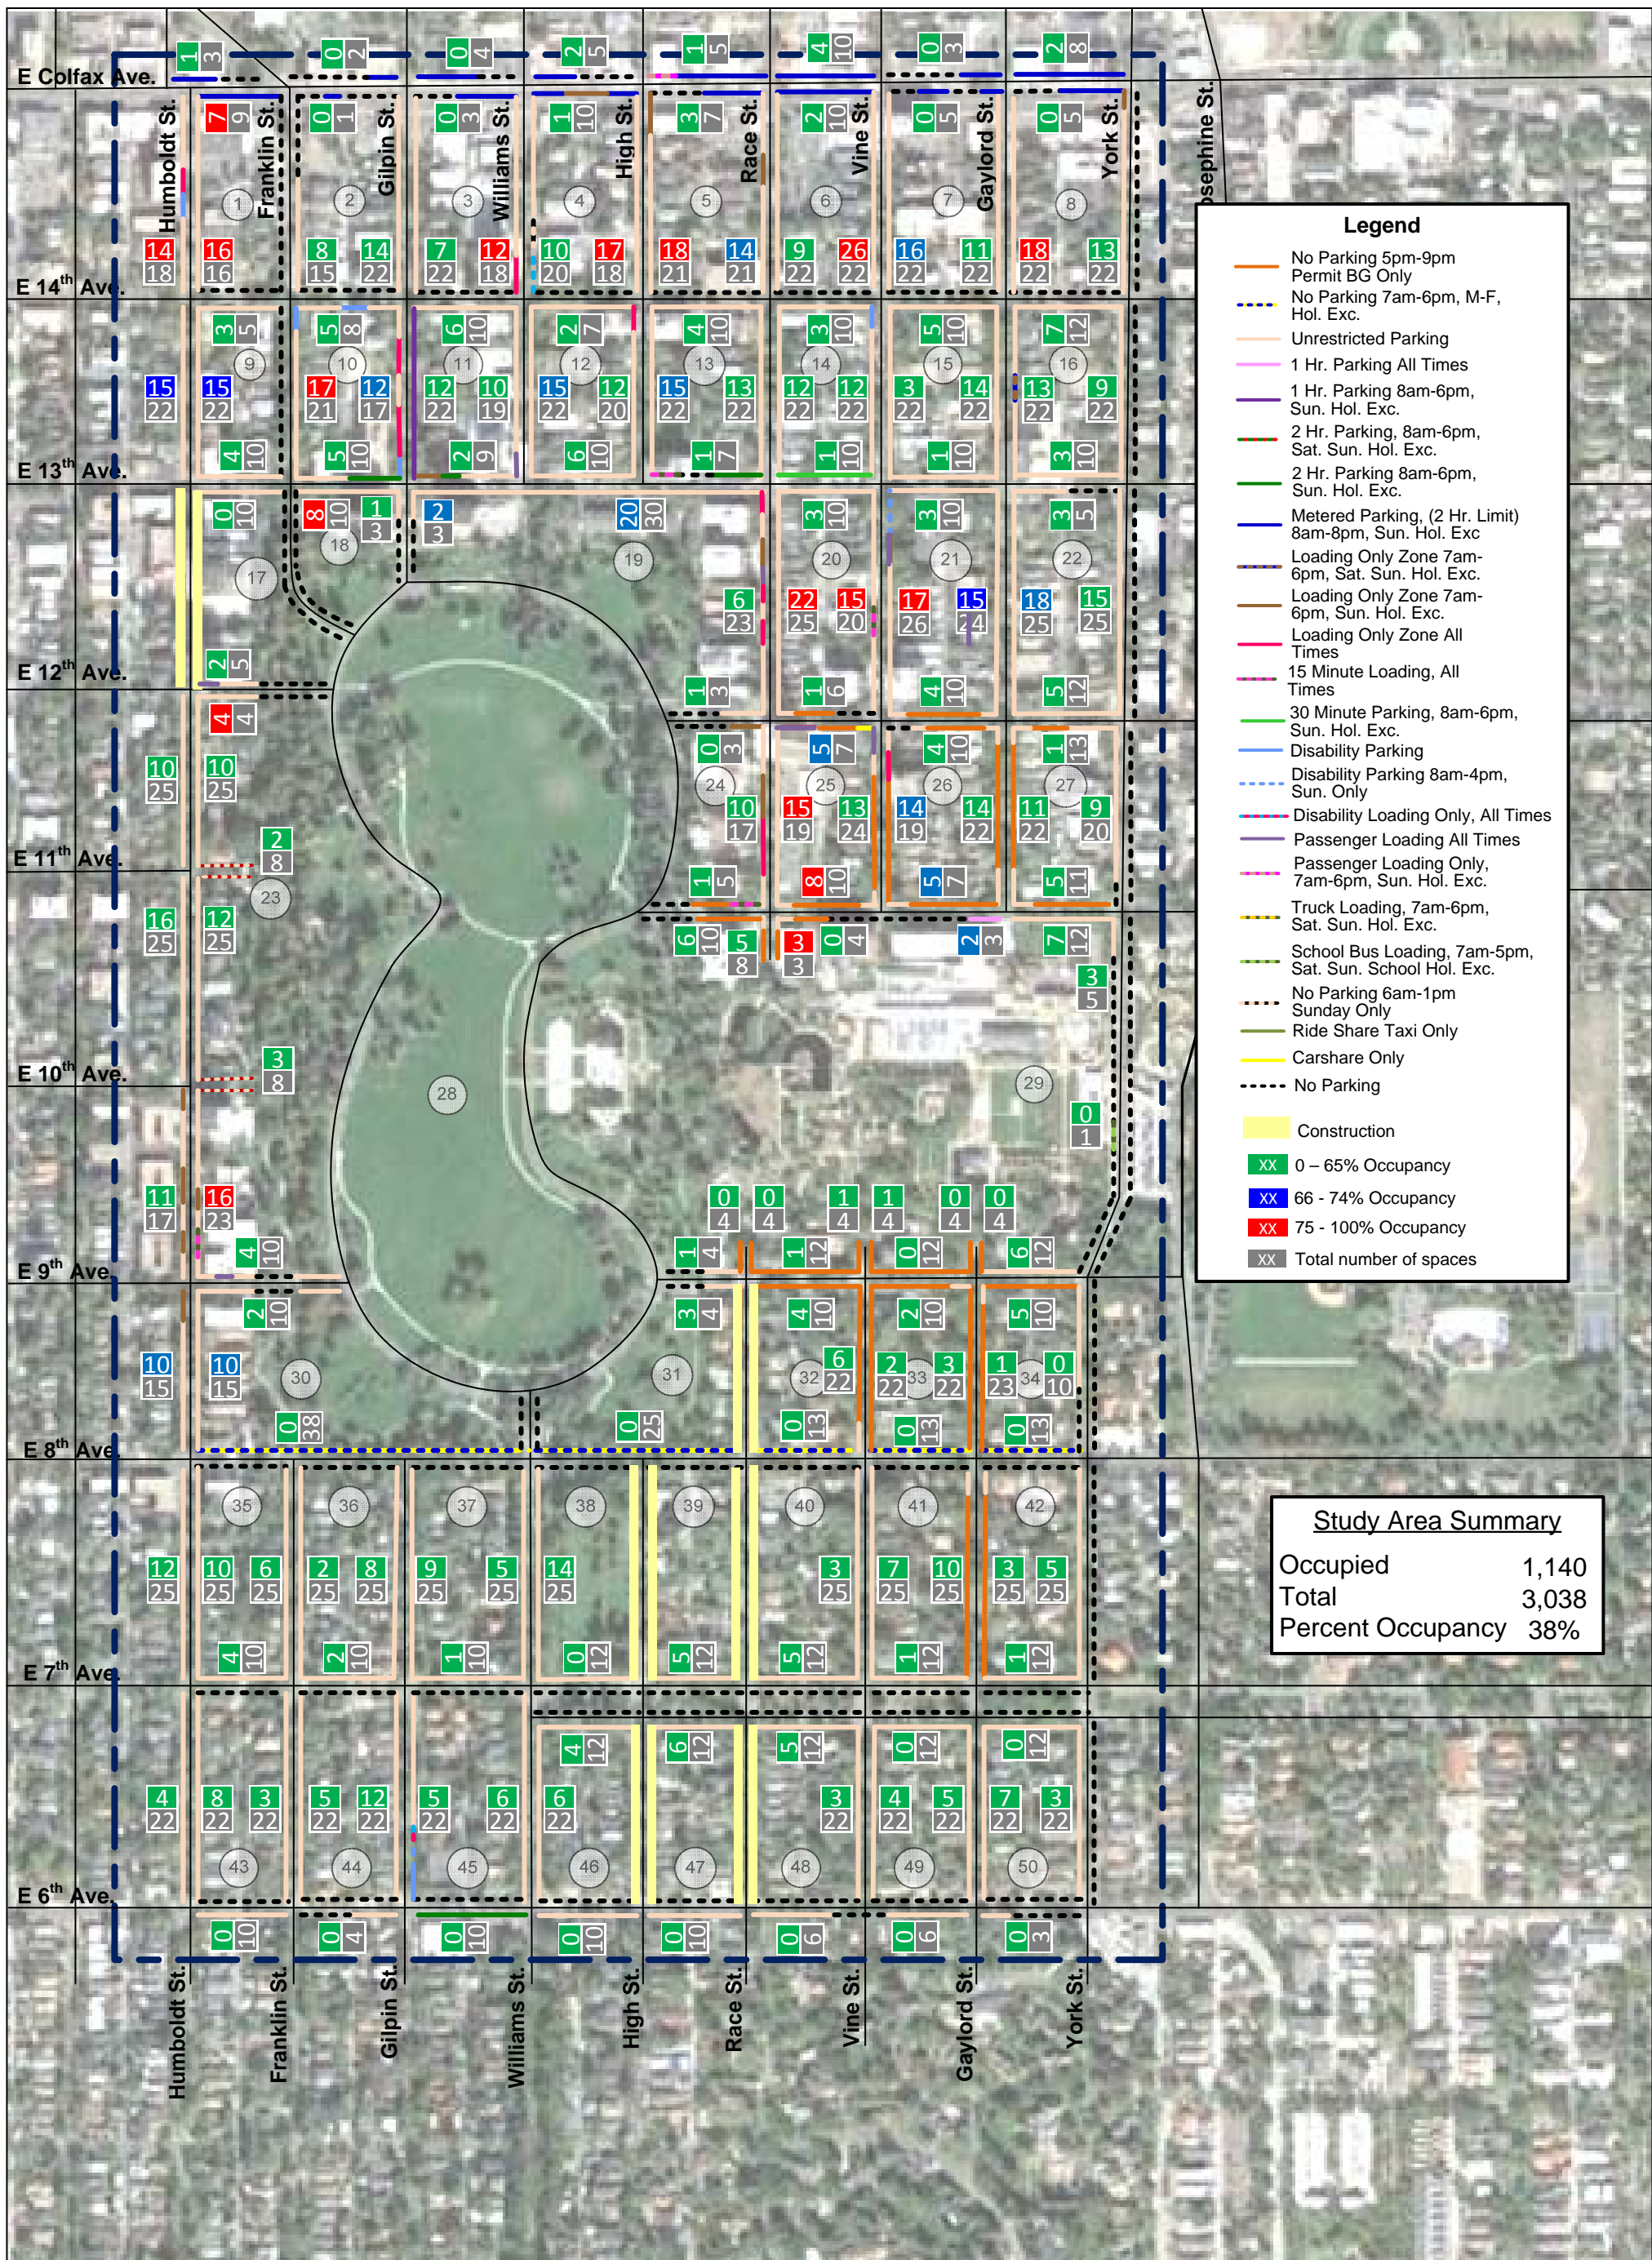

Figure 2
Cheesman Park Parking Occupancy
Wednesday, November 15th, 2017 5 AM