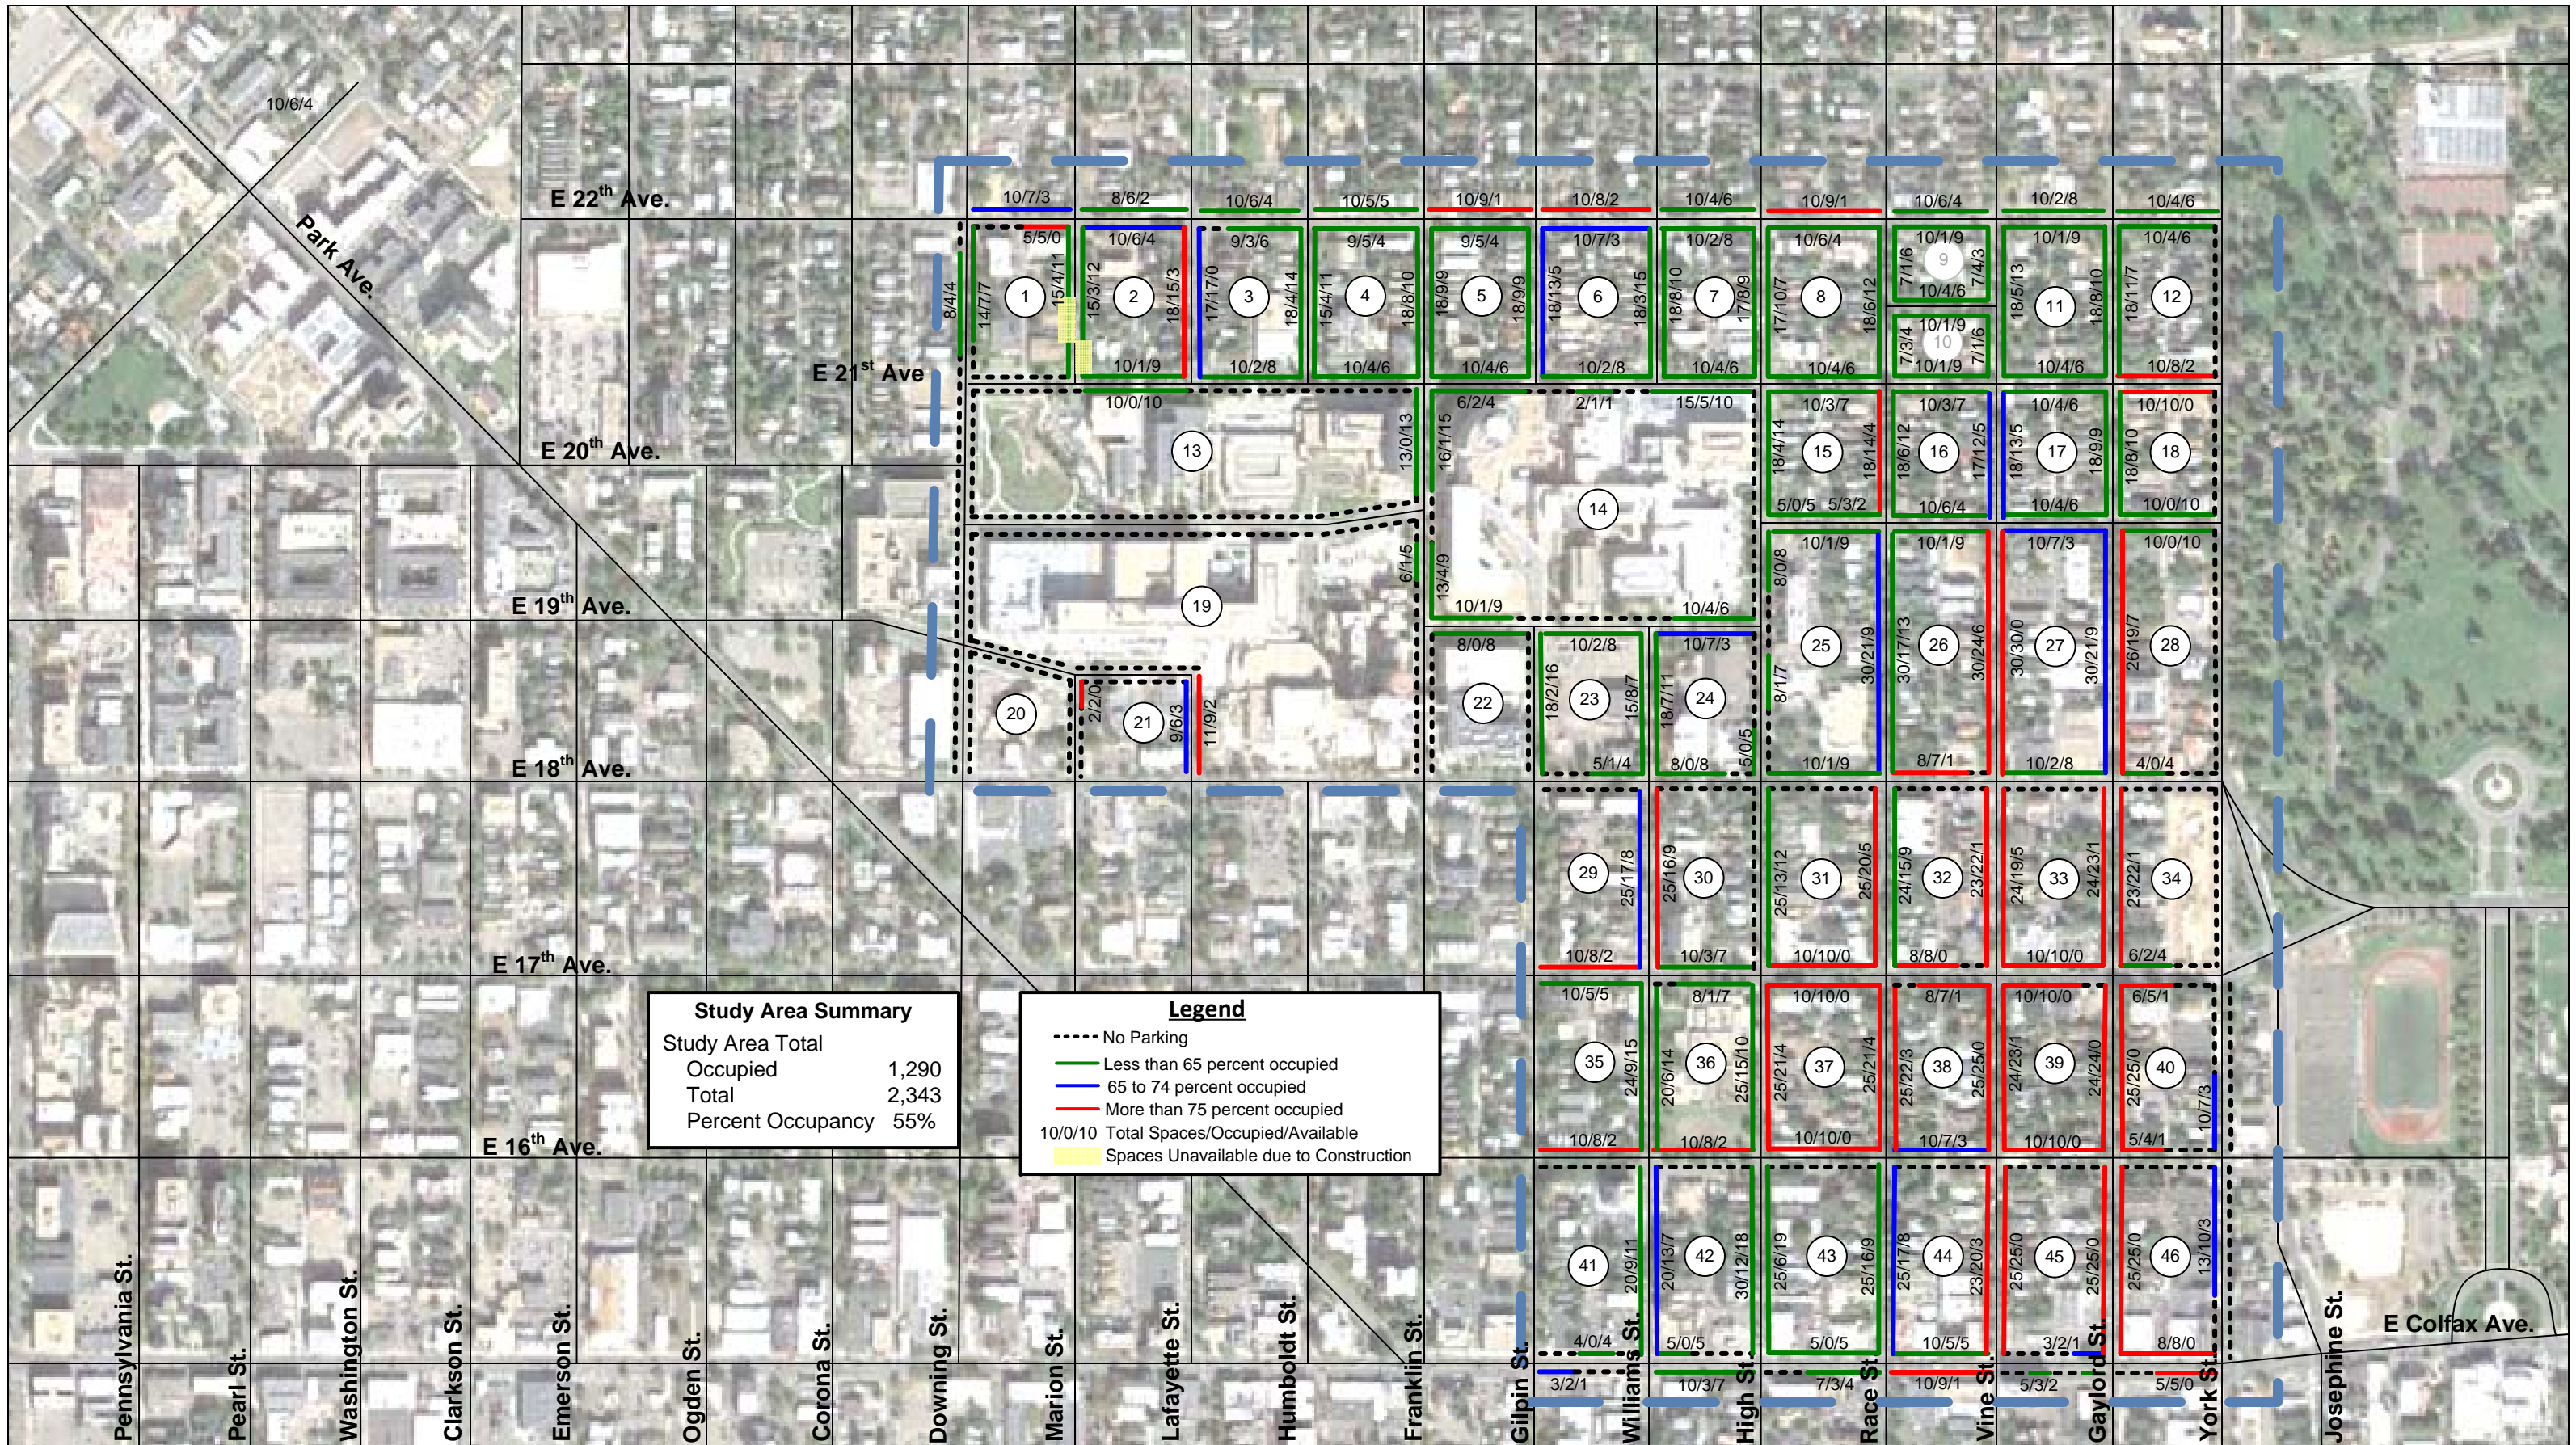

Figure 2
City Park West Parking Restrictions
5 AM Thursday February 16, 2017

Figure 3
City Park West Parking Restrictions
1 PM Thursday February 9, 2017

Figure 4
City Park West Parking Restrictions
7 PM Friday February 10, 2017