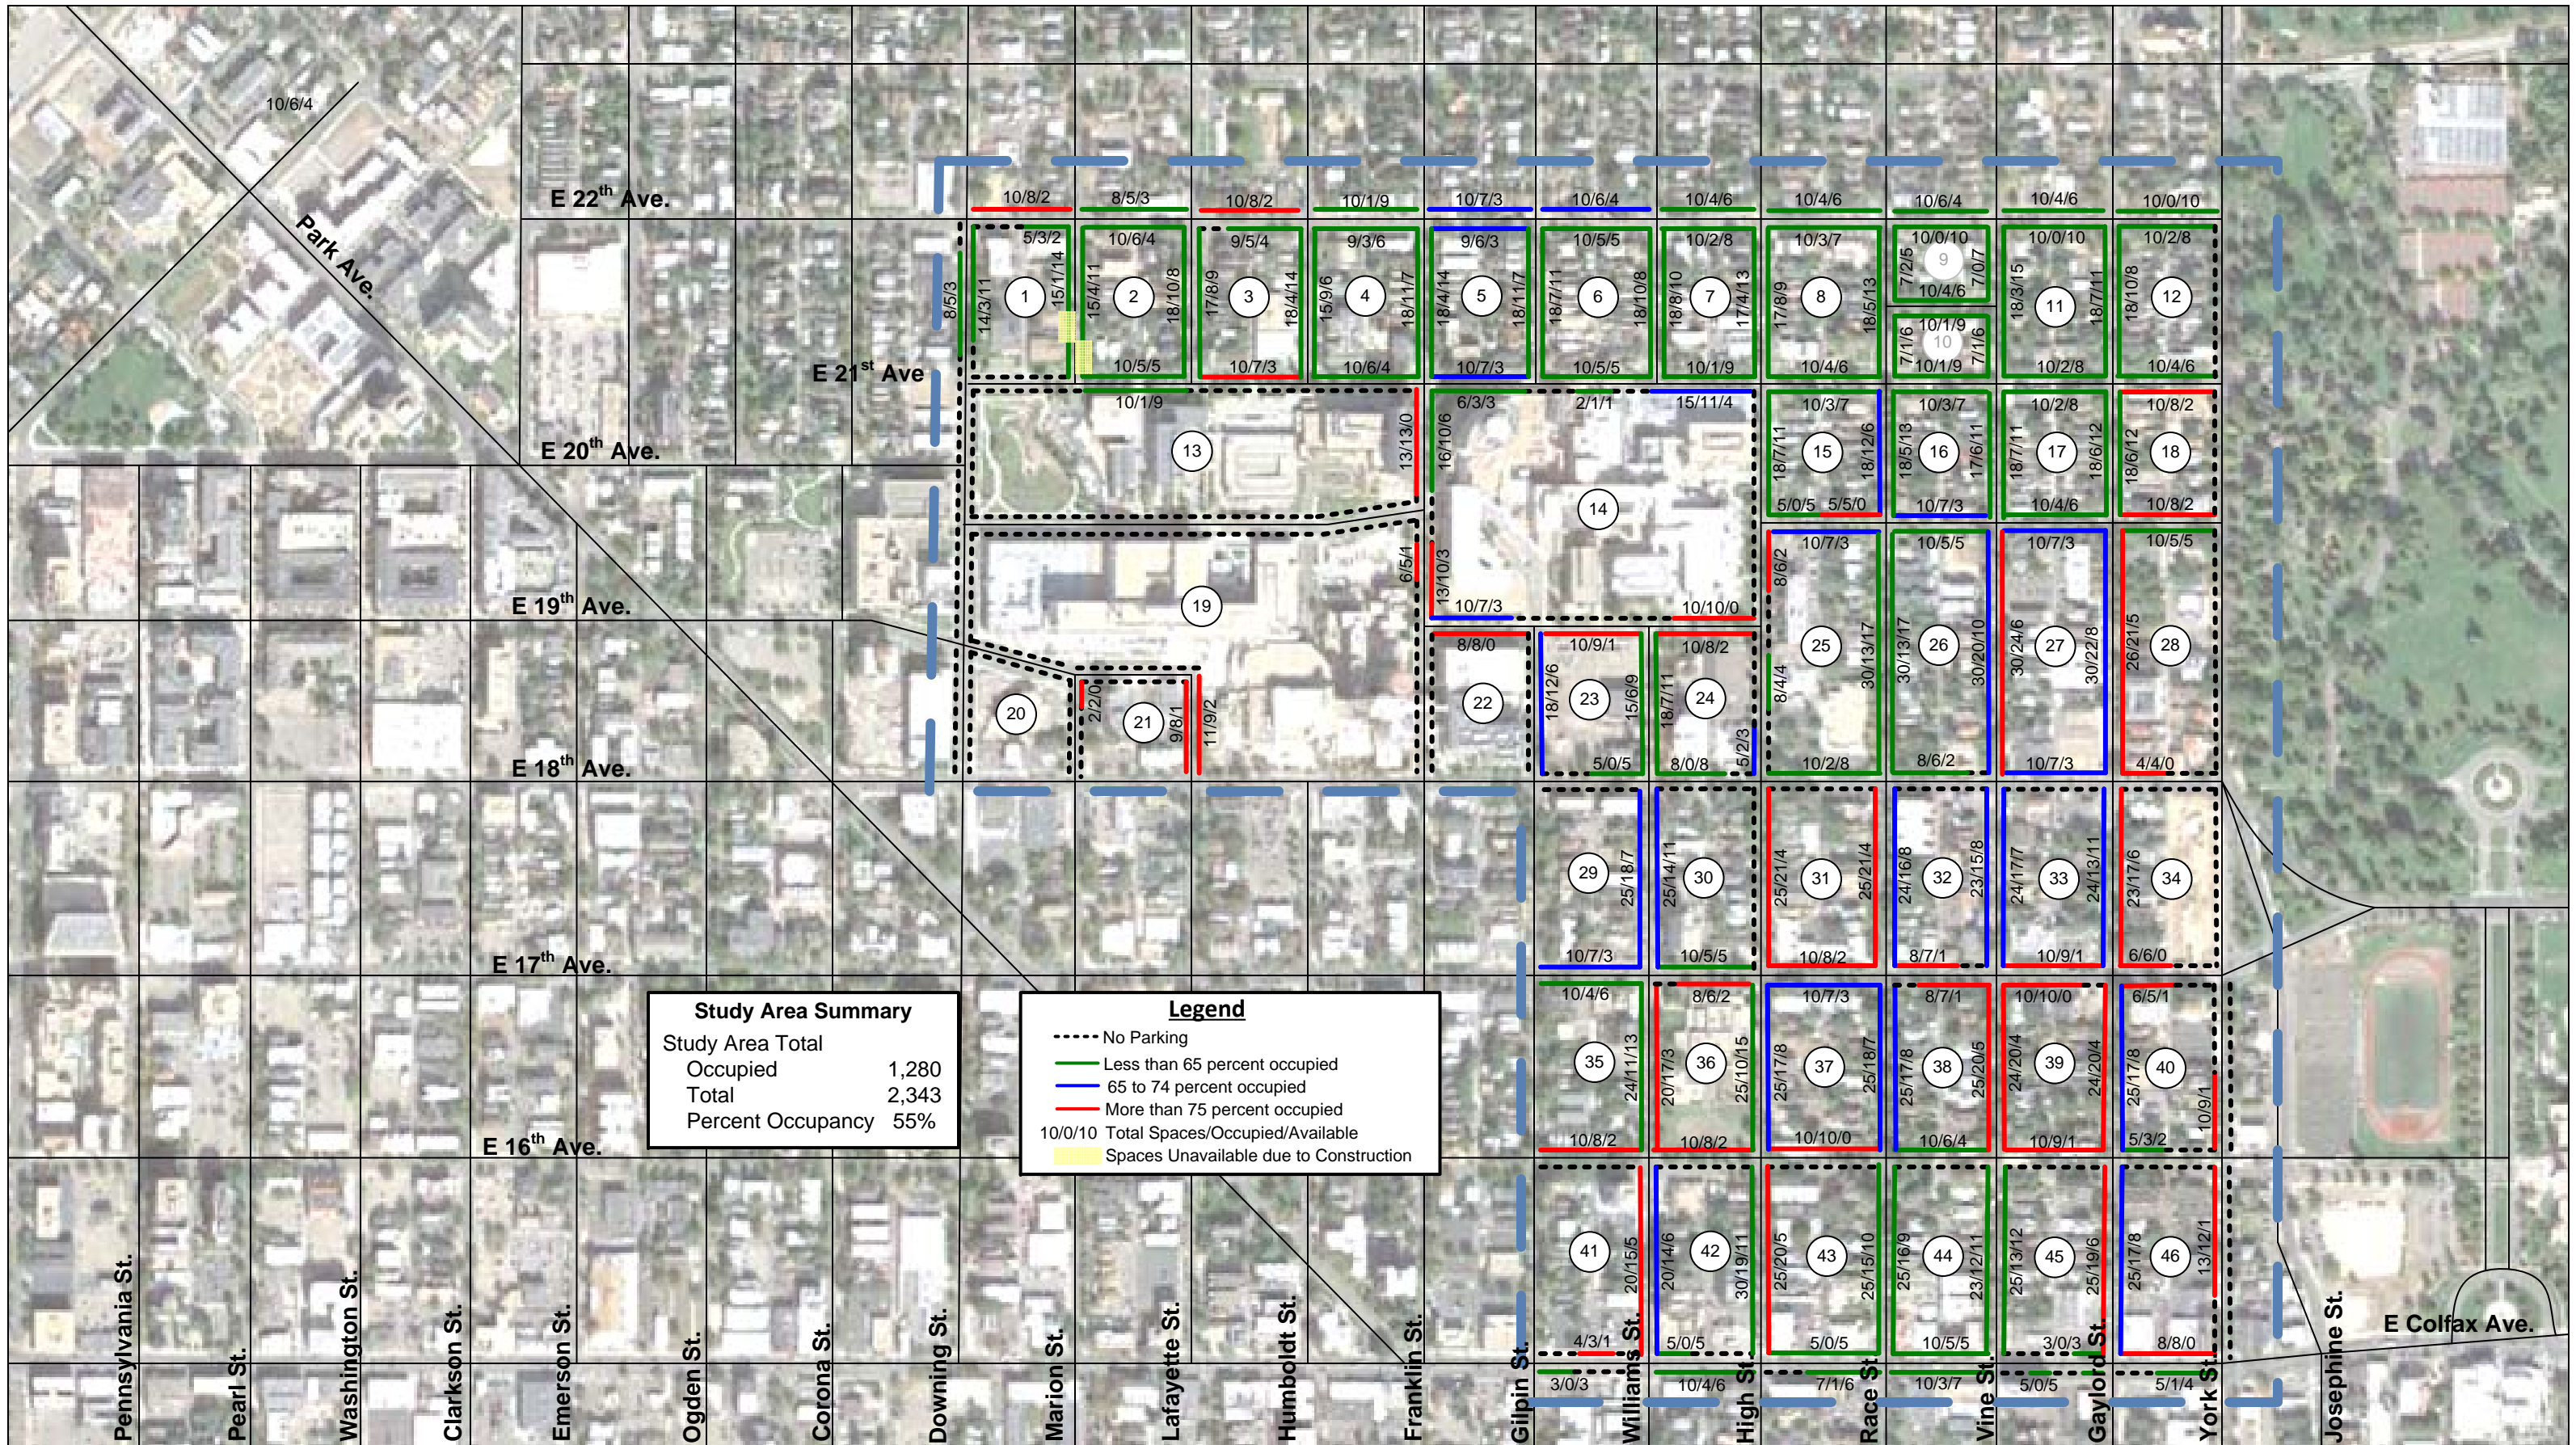

Figure 2
City Park West Parking Restrictions
5 AM Thursday February 16, 2017

Figure 3
City Park West Parking Restrictions
1 PM Thursday February 9, 2017

Figure 4
City Park West Parking Restrictions
7 PM Friday February 10, 2017