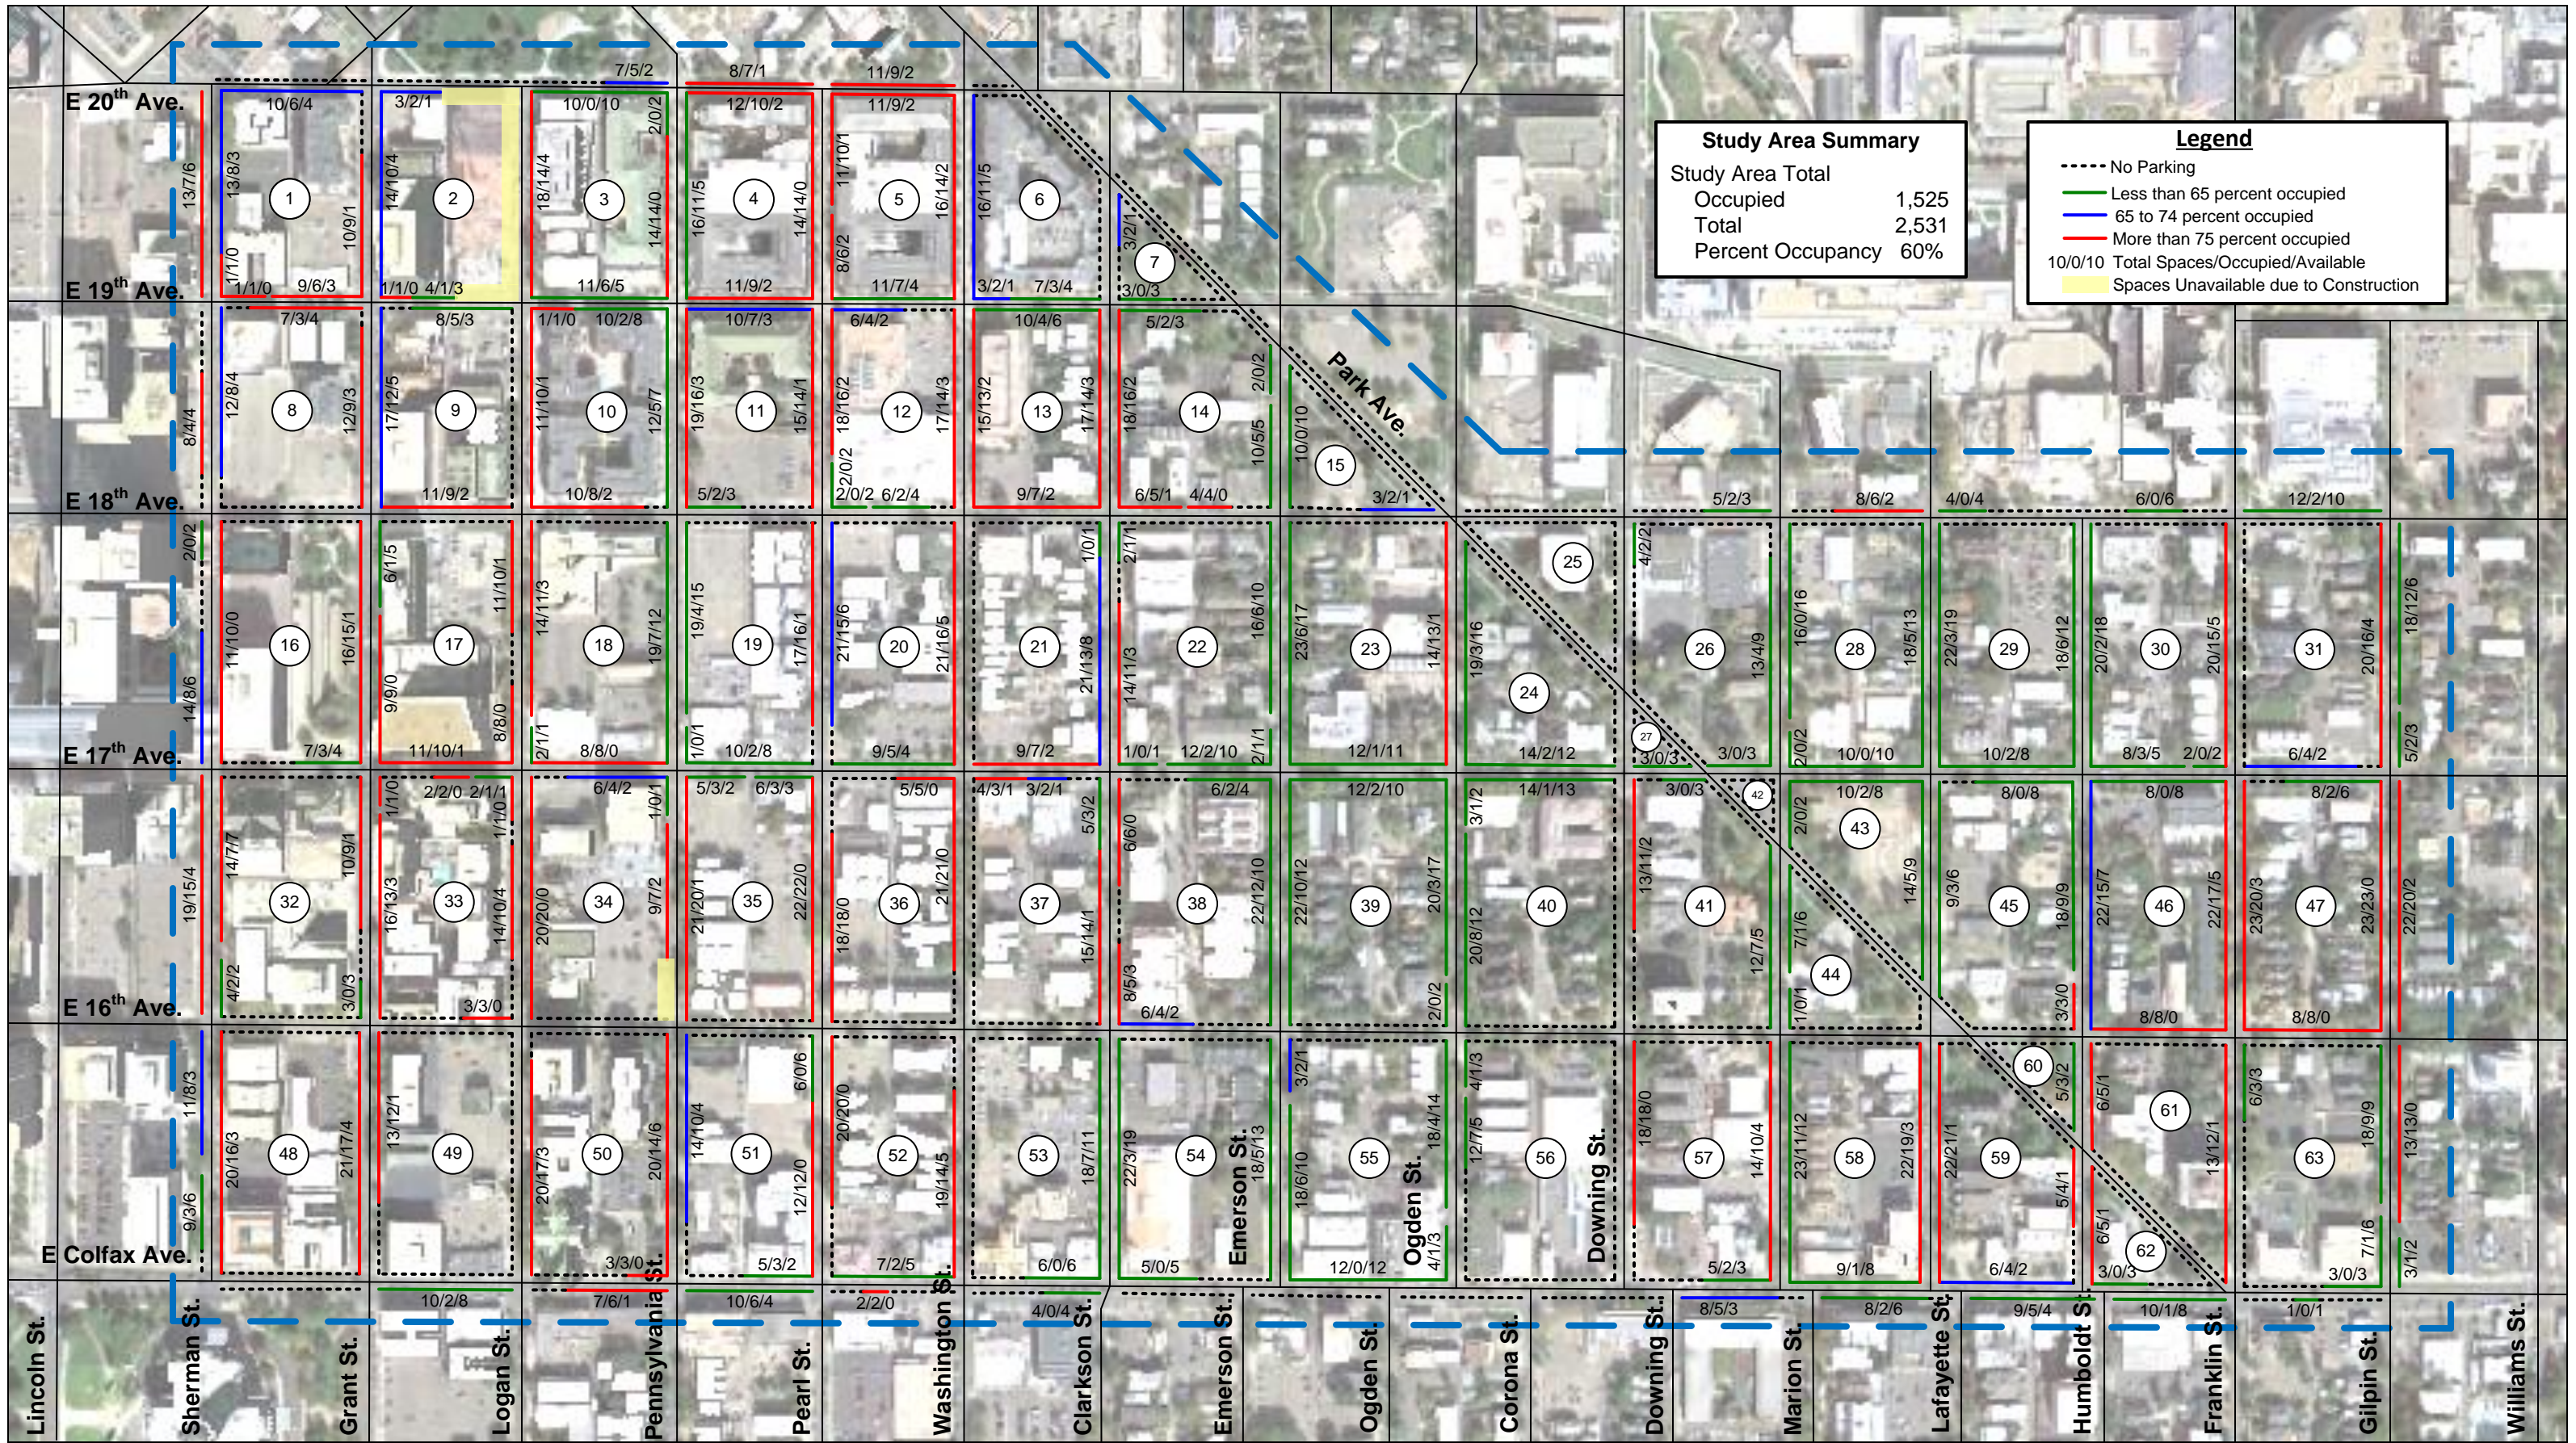

- Legend**
- 30 Min Parking, 8am-6pm, Sun. Hol. Exc.
 - 30 Min Parking, 8am-6pm, Mon-Sat
 - 30 Min Parking, All Times
 - 1 Hr. Parking, 8am-6pm, Sun. Hol. Exc.
 - 1 Hr. Parking, 8am-6pm, Sat. Sun. Hol. Exc.
 - 2 Hr. Parking, 8am-6pm, Sun. Hol. Exc.
 - 2 Hr. Parking, 8am-6pm, Sat. Sun. Hol. Exc.
 - 2 Hr. Parking, 8am-10pm, Sun. Hol. Exc.
 - 2 Hr. Parking, 8am-12am, Sun. Hol. Exc.
 - Unrestricted
 - No Parking
 - Under Construction
 - Disability Parking
 - Authorized Vehicles Only
 - Metered Parking, (30 Min. Limit) 9am-6pm, Sat. Sun. Hol. Exc.
 - Metered Parking, (1 Hr. Limit) 9am-6pm, Sat. Sun. Hol. Exc.
 - Metered Parking, (2 Hr. Limit) 9am-6pm, Sat. Sun. Hol. Exc.
 - Metered Parking, (5 Hr. Limit) 9am-6pm, Sat. Sun. Hol. Exc.
 - Loading Only, 7am-6pm, Sun. Hol. Exc.
 - Loading Only, 7am-6pm, Sat. Sun. Hol. Exc.
 - Loading Only, All Times
 - Loading Only, 7am-6pm, Sun. Hol. Exc., No Parking 2am-6am
 - Metered Parking, (2 Hr. Limit) 9am-6pm, Sun. Hol. Exc.
 - 30 Min Loading All Times
 - 15 Min Loading, 7am-6pm, Sun. Hol. Exc.
 - 15 Min Loading All Times
 - 5 Min Loading All Times
 - Passenger Loading, All Times
 - 5 Min Passenger Loading All Times
 - Passenger Loading, 5pm-2am, Mon-Sun, 2 Hr. Parking 8am-5pm, Sun. Hol. Exc.
 - Truck Loading, All Times
 - Truck Loading, 7am-6pm, Sun. Hol. Exc.

Study Area Summary	
30-Min Parking	12
1-Hour Parking	26
2-Hour Parking	1,364
Meter Parking	371
Disability	41
Loading Zone	141
Unrestricted	557
Authorized Vehicles	19
Total Spaces	2,531

Figure 2
North Capitol Hill Parking Occupancy
5 AM Wednesday December 14, 2016