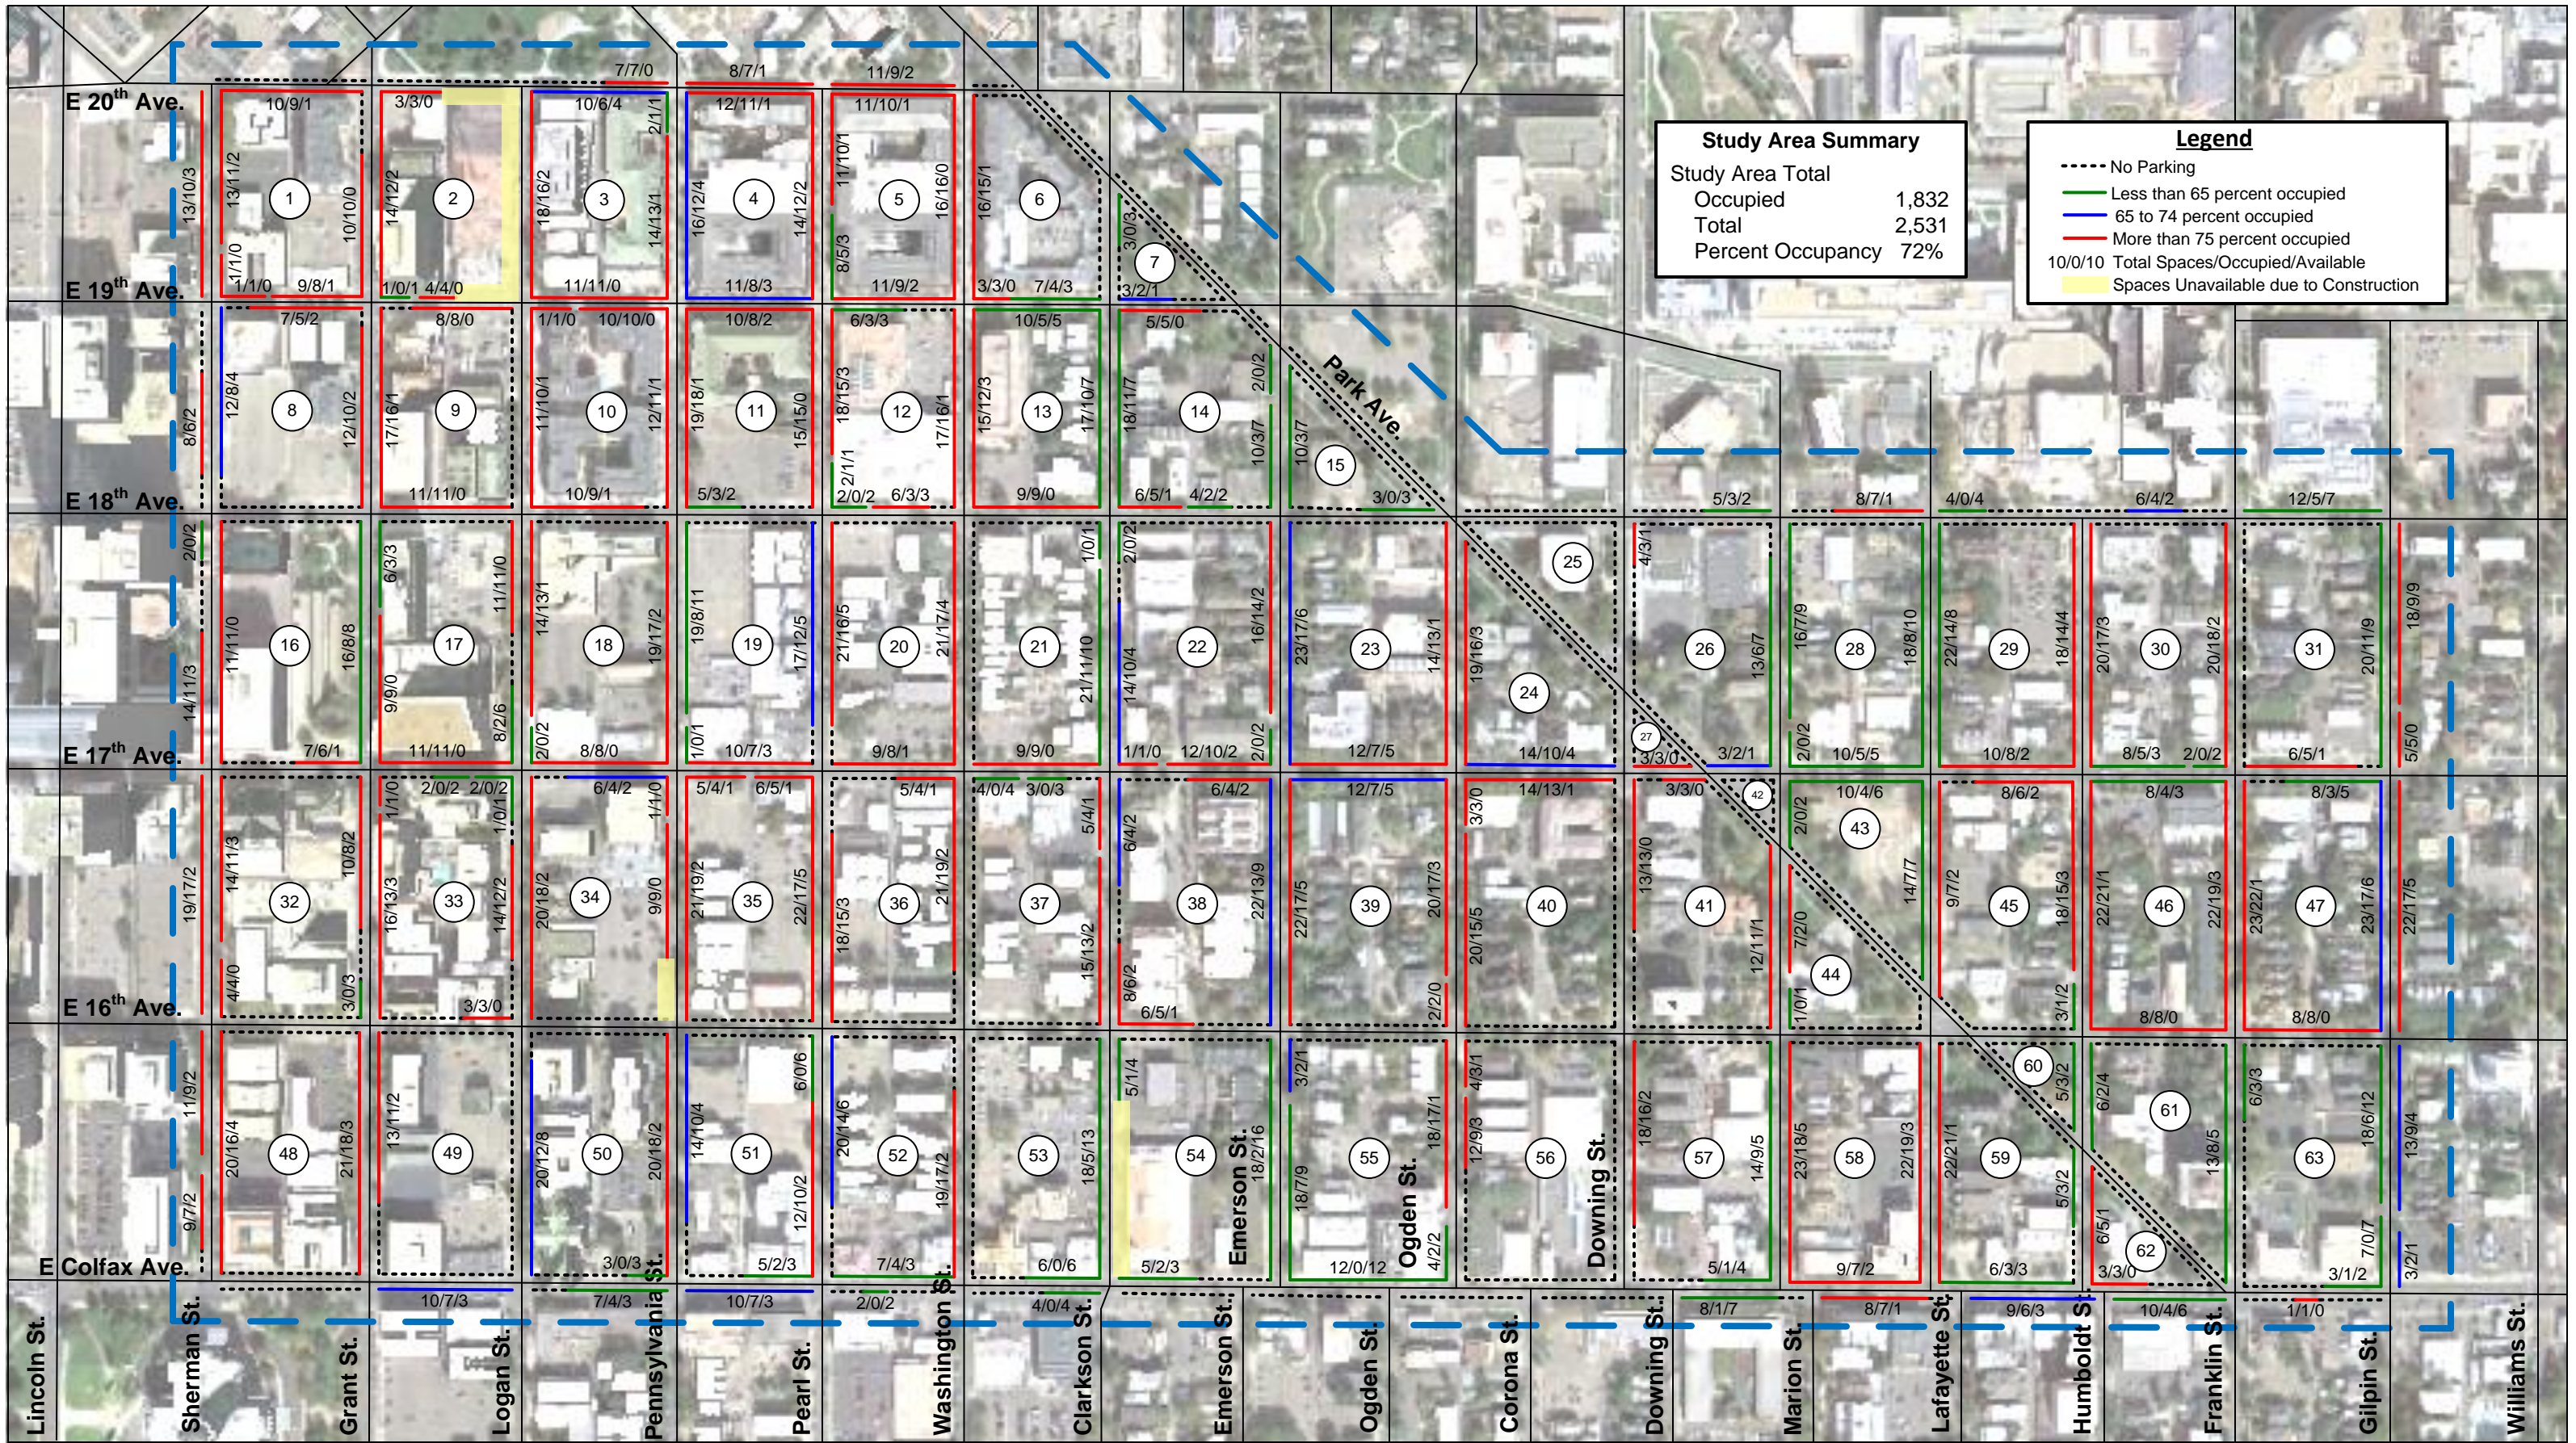

- Legend**
- 30 Min Parking, 8am-6pm, Sun. Hol. Exc.
 - 30 Min Parking, 8am-6pm, Mon-Sat
 - 30 Min Parking, All Times
 - 1 Hr. Parking, 8am-6pm, Sun. Hol. Exc.
 - 1 Hr. Parking, 8am-6pm, Sat. Sun. Hol. Exc.
 - 2 Hr. Parking, 8am-6pm, Sun. Hol. Exc.
 - 2 Hr. Parking, 8am-6pm, Sat. Sun. Hol. Exc.
 - 2 Hr. Parking, 8am-10pm, Sun. Hol. Exc.
 - 2 Hr. Parking, 8am-12am, Sun. Hol. Exc.
 - Unrestricted
 - No Parking
 - Under Construction
 - Disability Parking
 - Authorized Vehicles Only
 - Metered Parking, (30 Min. Limit) 9am-6pm, Sat. Sun. Hol. Exc.
 - Metered Parking, (1 Hr. Limit) 9am-6pm, Sat. Sun. Hol. Exc.
 - Metered Parking, (2 Hr. Limit) 9am-6pm, Sat. Sun. Hol. Exc.
 - Metered Parking, (5 Hr. Limit) 9am-6pm, Sat. Sun. Hol. Exc.
 - Loading Only, 7am-6pm, Sun. Hol. Exc.
 - Loading Only, 7am-6pm, Sat. Sun. Hol. Exc.
 - Loading Only, All Times
 - Loading Only, 7am-6pm, Sun. Hol. Exc., No Parking 2am-6am
 - Metered Parking, (2 Hr. Limit) 9am-6pm, Sun. Hol. Exc.
 - 30 Min Loading All Times
 - 15 Min Loading, 7am-6pm, Sun. Hol. Exc.
 - 15 Min Loading All Times
 - 5 Min Loading All Times
 - Passenger Loading, All Times
 - 5 Min Passenger Loading All Times
 - Passenger Loading, 5pm-2am, Mon-Sun, 2 Hr. Parking 8am-5pm, Sun. Hol. Exc.
 - Truck Loading, All Times
 - Truck Loading, 7am-6pm, Sun. Hol. Exc.

Study Area Summary	
30-Min Parking	12
1-Hour Parking	26
2-Hour Parking	1,364
Meter Parking	371
Disability	41
Loading Zone	141
Unrestricted	557
Authorized Vehicles	19
Total Spaces	2,531

Figure 2
North Capitol Hill Parking Occupancy
5 AM Wednesday December 14, 2016

Figure 3
North Capitol Hill Parking Occupancy
12 PM Thursday December 16, 2016

Figure 4
North Capitol Hill Parking Occupancy
7 PM Tuesday January 10, 2017