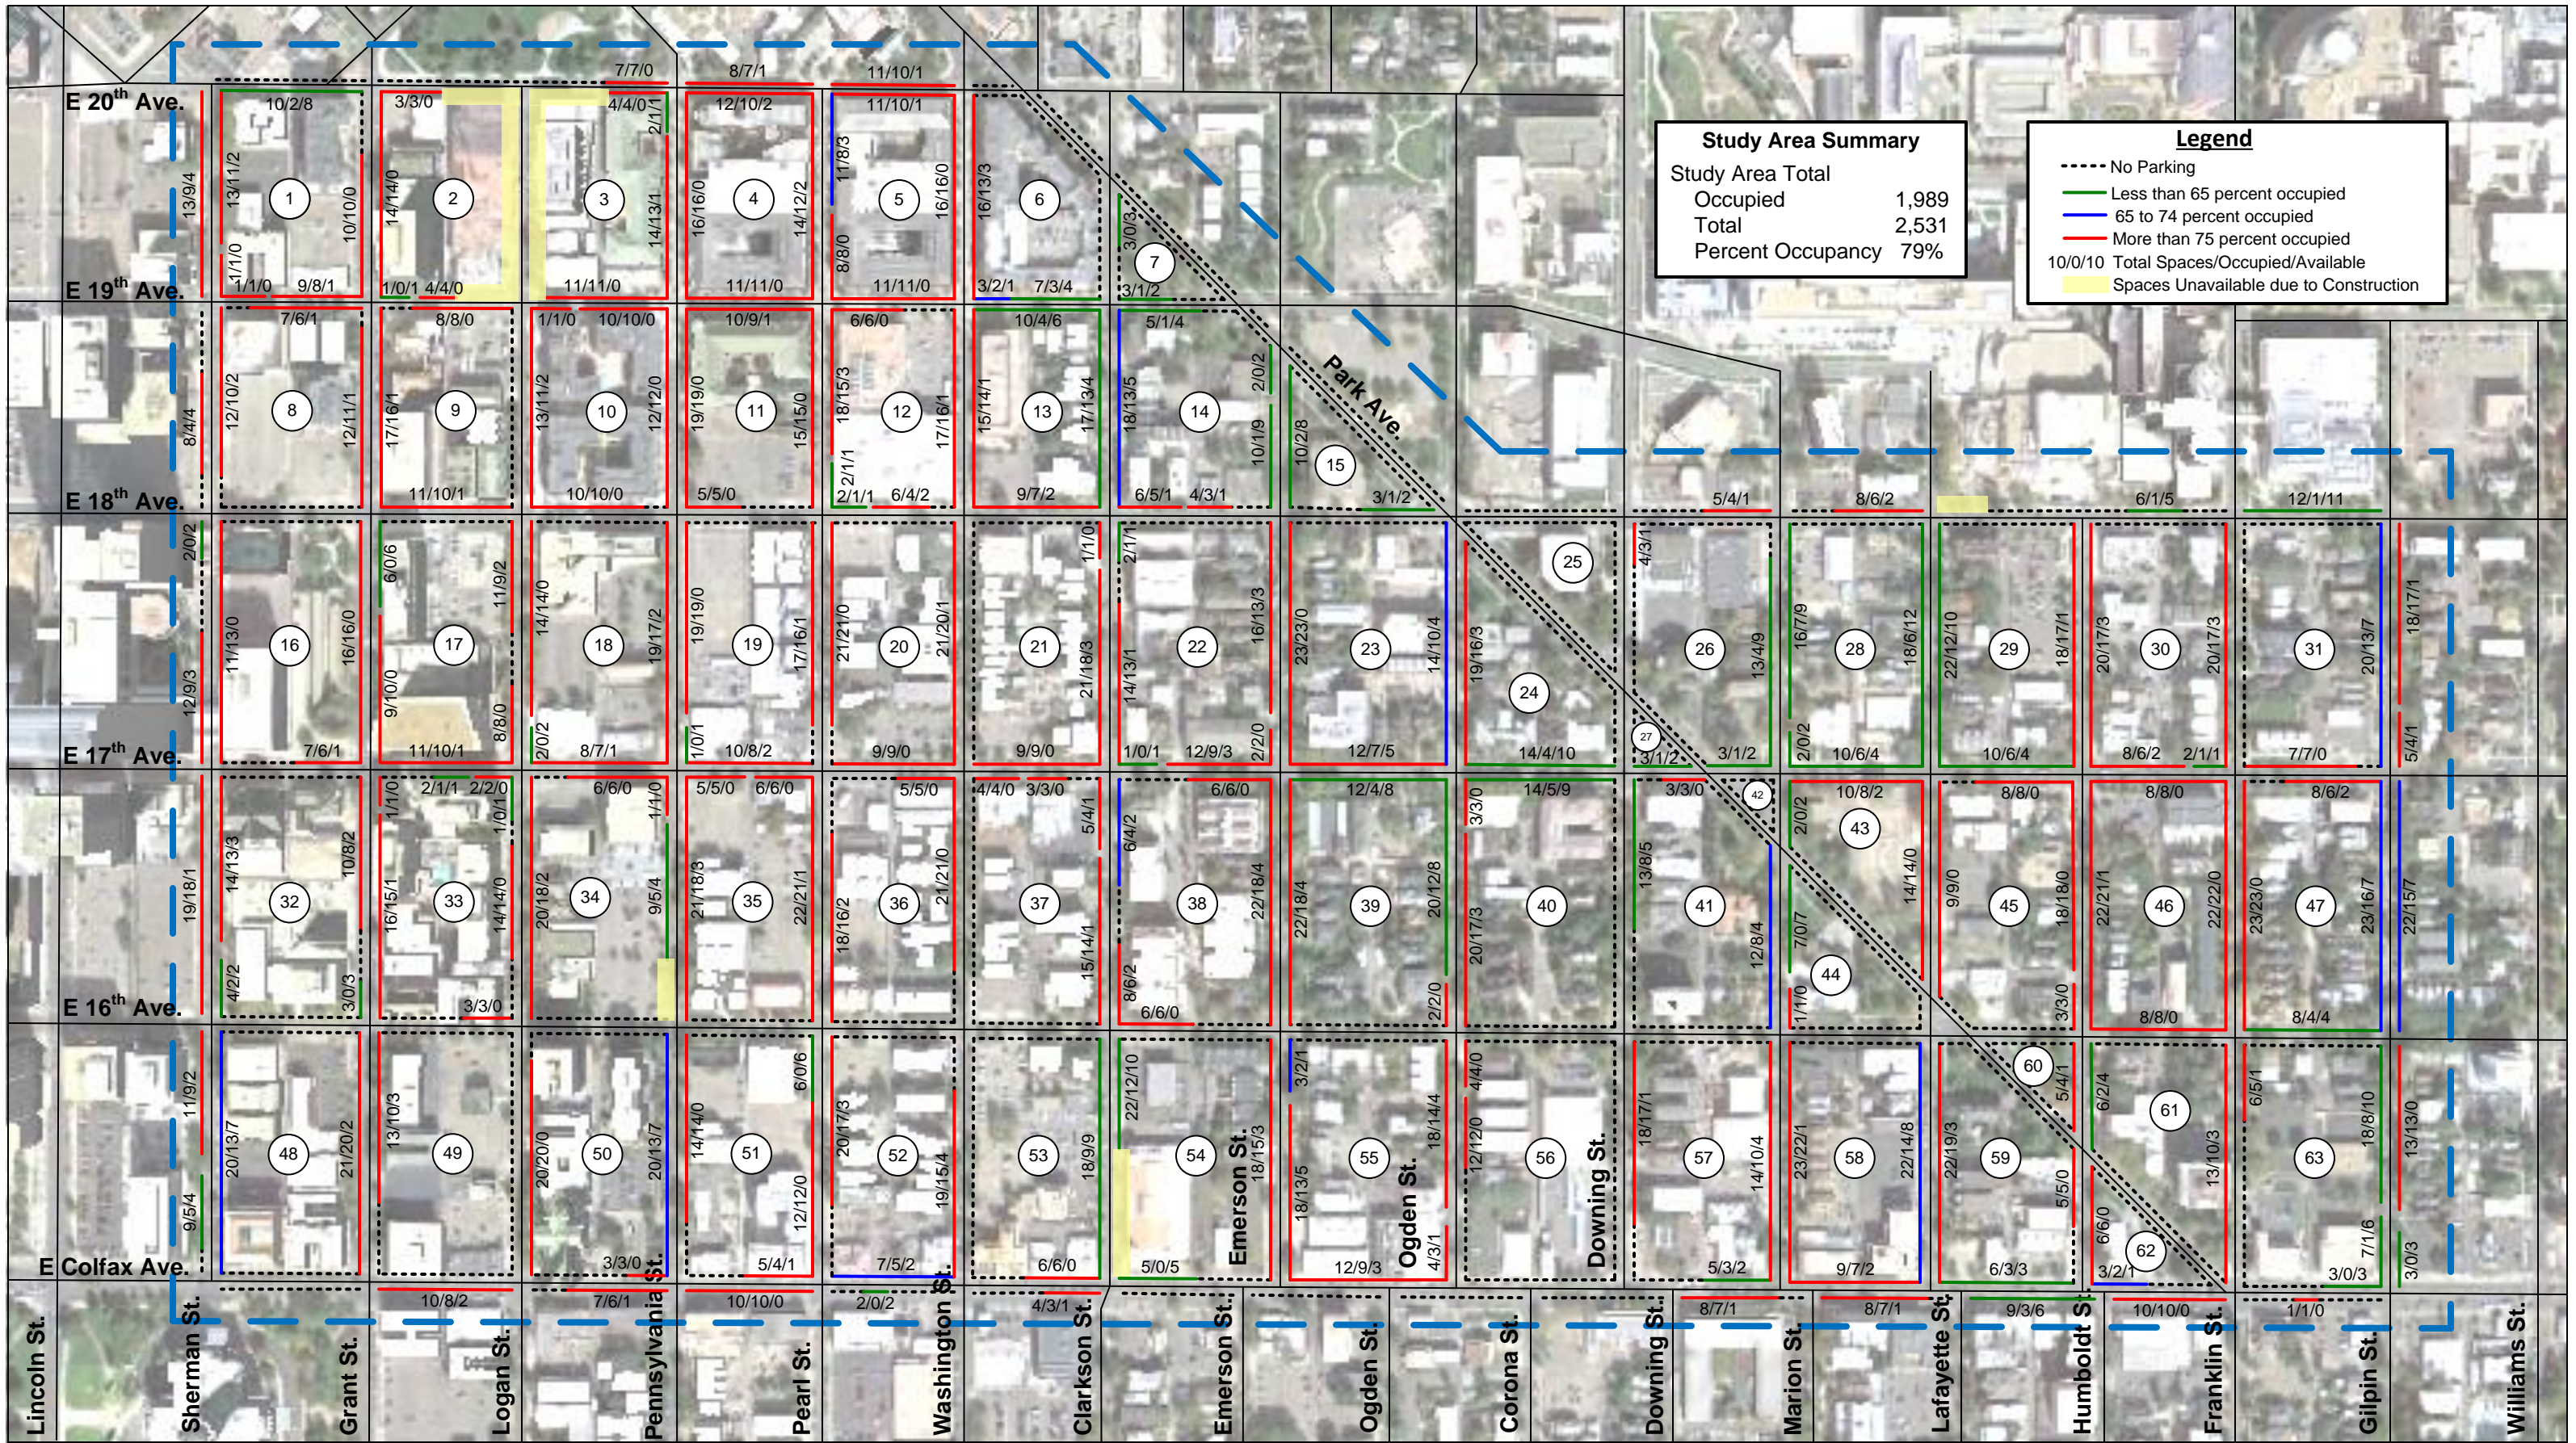

- Legend**
- 30 Min Parking, 8am-6pm, Sun. Hol. Exc.
 - 30 Min Parking, 8am-6pm, Mon-Sat
 - 30 Min Parking, All Times
 - 1 Hr. Parking, 8am-6pm, Sun. Hol. Exc.
 - 1 Hr. Parking, 8am-6pm, Sat. Sun. Hol. Exc.
 - 2 Hr. Parking, 8am-6pm, Sun. Hol. Exc.
 - 2 Hr. Parking, 8am-6pm, Sat. Sun. Hol. Exc.
 - 2 Hr. Parking, 8am-10pm, Sun. Hol. Exc.
 - 2 Hr. Parking, 8am-12am, Sun. Hol. Exc.
 - Unrestricted
 - No Parking
 - Under Construction
 - Disability Parking
 - Authorized Vehicles Only
 - Metered Parking, (30 Min. Limit) 9am-6pm, Sat. Sun. Hol. Exc.
 - Metered Parking, (1 Hr. Limit) 9am-6pm, Sat. Sun. Hol. Exc.
 - Metered Parking, (2 Hr. Limit) 9am-6pm, Sat. Sun. Hol. Exc.
 - Metered Parking, (5 Hr. Limit) 9am-6pm, Sat. Sun. Hol. Exc.
 - Loading Only, 7am-6pm, Sun. Hol. Exc.
 - Loading Only, 7am-6pm, Sat. Sun. Hol. Exc.
 - Loading Only, All Times
 - Loading Only, 7am-6pm, Sun. Hol. Exc., No Parking 2am-6am
 - Metered Parking, (2 Hr. Limit) 9am-6pm, Sun. Hol. Exc.
 - 30 Min Loading All Times
 - 15 Min Loading, 7am-6pm, Sun. Hol. Exc.
 - 15 Min Loading All Times
 - 5 Min Loading All Times
 - Passenger Loading, All Times
 - 5 Min Passenger Loading All Times
 - Passenger Loading, 5pm-2am, Mon-Sun, 2 Hr. Parking 8am-5pm, Sun. Hol. Exc.
 - Truck Loading, All Times
 - Truck Loading, 7am-6pm, Sun. Hol. Exc.

Figure 3
North Capitol Hill Parking Occupancy
12 PM Thursday December 16, 2016

Figure 4
North Capitol Hill Parking Occupancy
7 PM Tuesday January 10, 2017