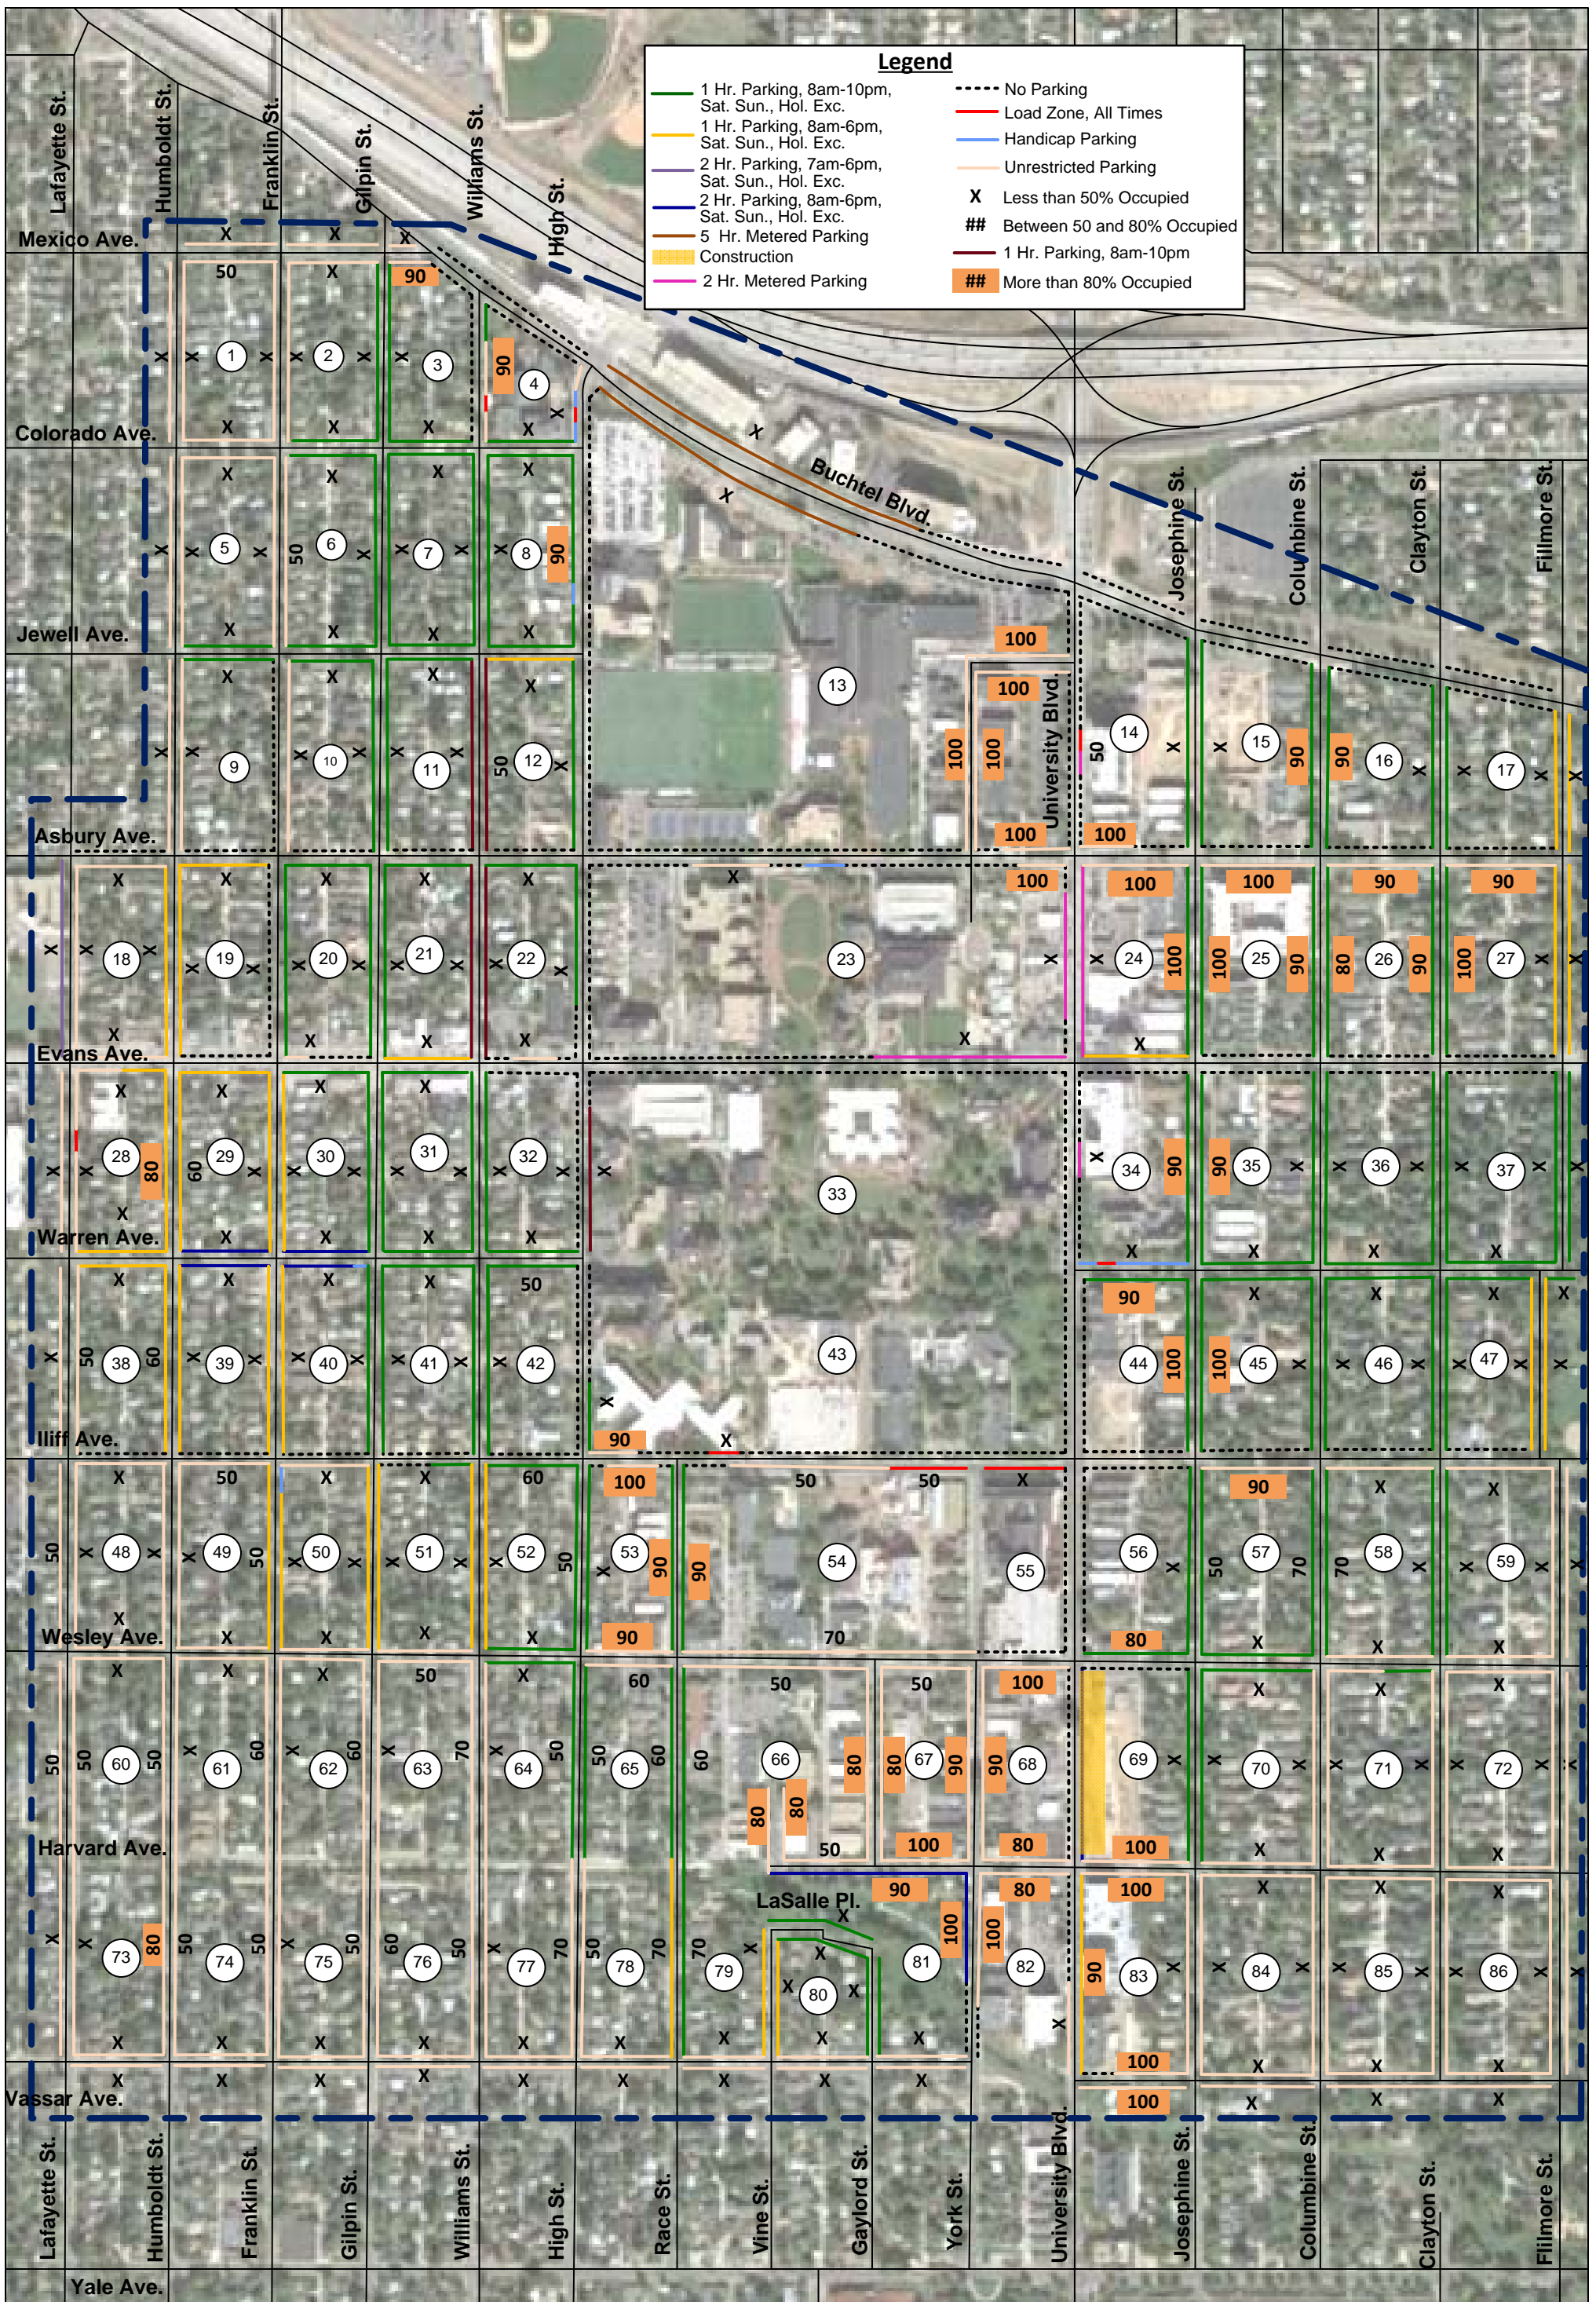

Figure 1
University of Denver/South University
Parking Restrictions

Figure 1
University of Denver/South University
5 AM Parking Occupancy
February 15, 2017

Figure 2
University of Denver/South University
10 AM Parking Occupancy
September 28, 2016