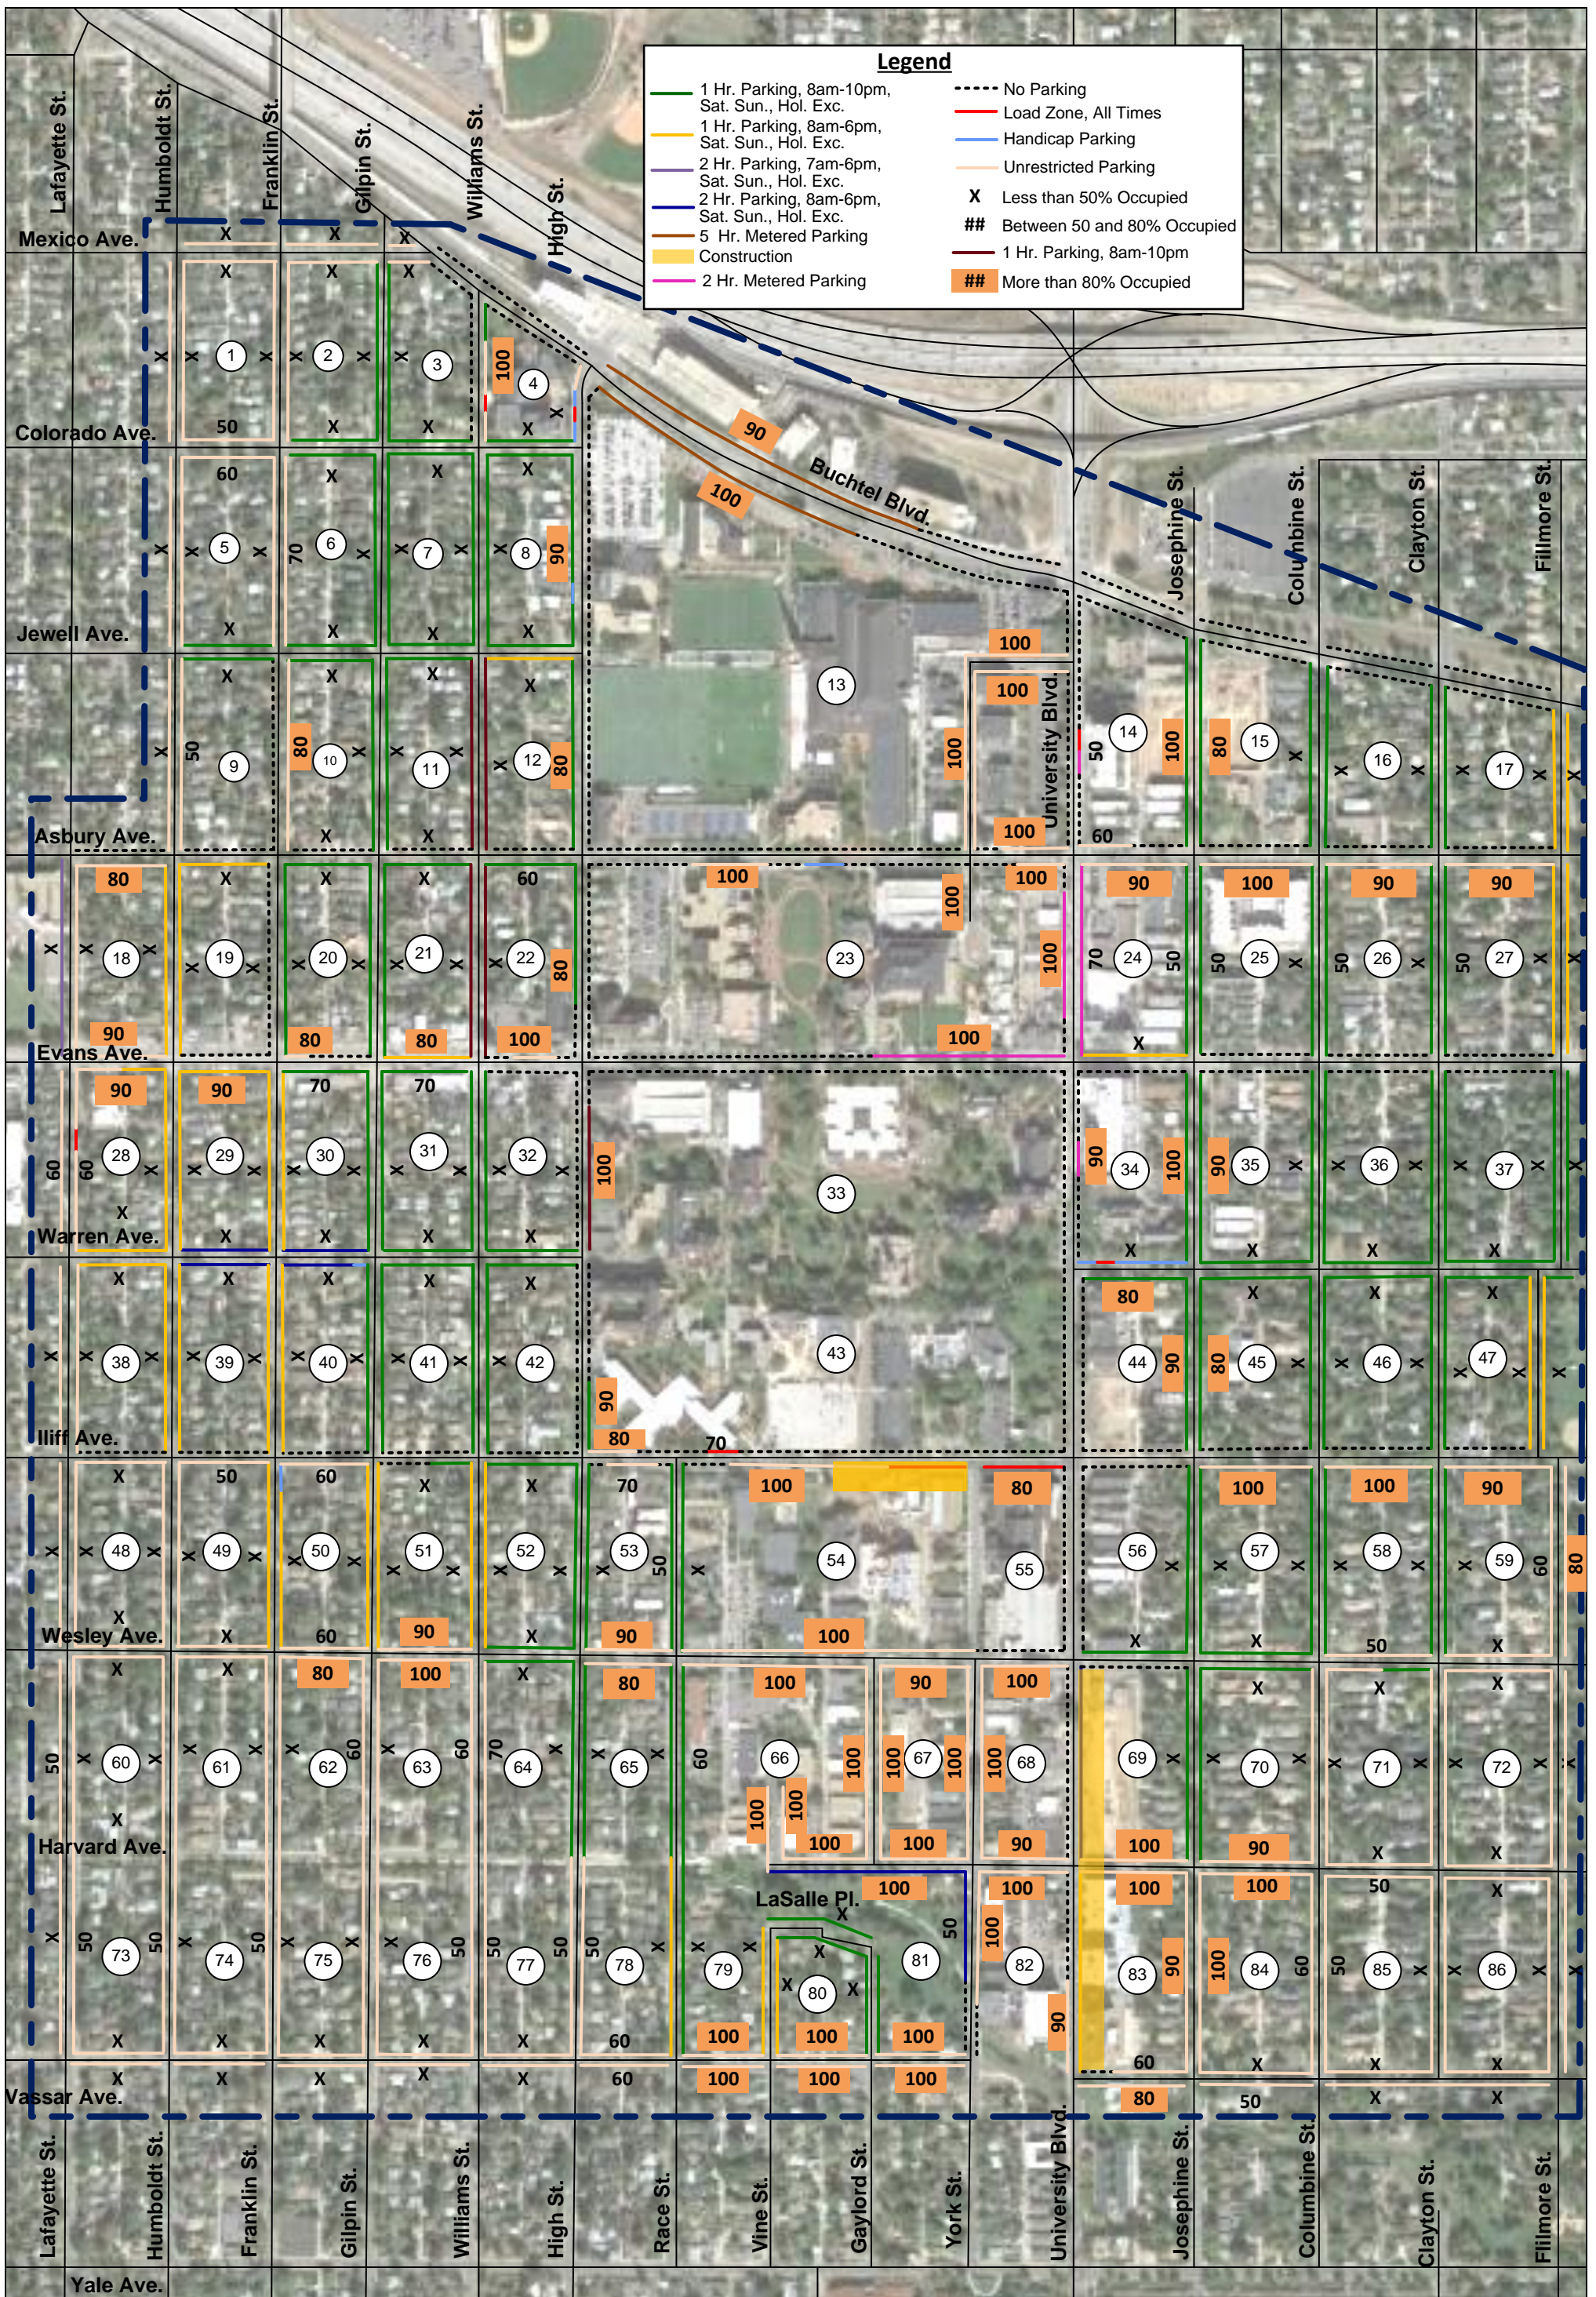

Figure 1
University of Denver/South University
Parking Restrictions

Figure 1
University of Denver/South University
5 AM Parking Occupancy
February 15, 2017

Figure 2
University of Denver/South University
10 AM Parking Occupancy
September 28, 2016