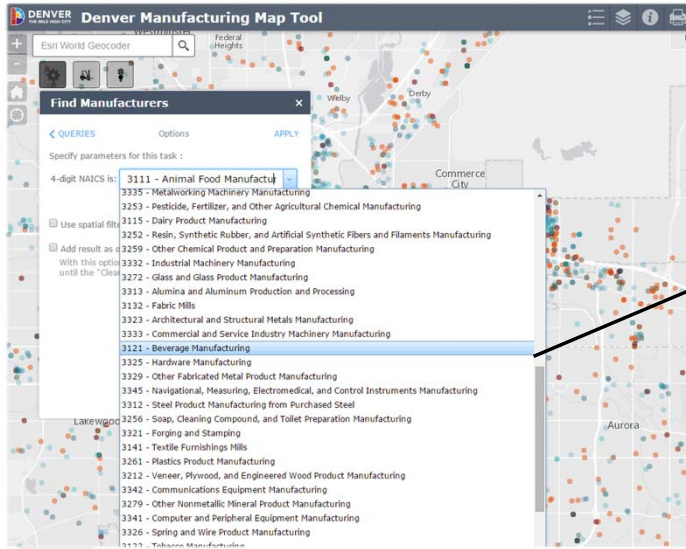

Clear Results

**Denver Manufacturing Map Tool**

Esri World Geocoder

Map controls: Home, Settings, Layers, Info, Print

Map showing manufacturing locations in Denver area.

**Map legend**

Legend

Manufacturing Resources

Manufacturing Firms (NAICS 31-33)

Transportation & Warehousing Firms (NAICS 48-49)

**Map layer control**

Layer List

Operational Layers

- Manufacturing Resources
- Manufacturing Firms (NAICS 31-33)
- Transportation & Warehousing Firms (NAICS 48-49)
- Non-Durable Goods Manufacturing (NAICS 31)
- Durable Goods Manufacturing (NAICS 32)
- Advanced Manufacturing (NAICS 33)
- Transportation (NAICS 48)
- Warehousing & Distribution (NAICS 49)
- Heat Map: Manufacturing Firms (NAICS 31-33)
- Heat Map: Transportation & Warehousing Firms (NAICS 48-49)
- Study Area
- Railroads

More layer control options

- Zoom to Transparency
- Enable Pop-up
- Move up
- Move down
- Open Attribute Table
- Show Item Details

Sample Query: Find suppliers

Sample Query: Find warehousing