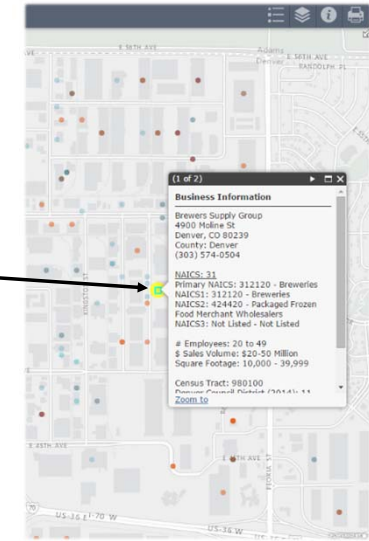

Clear Results

**Denver Manufacturing Map Tool**

Esri World Geocoder

Map controls: Home, Settings, Layers, Info, Print

Map showing manufacturing locations in Denver area.

**Map legend**

Legend

Manufacturing Resources

Manufacturing Firms (NAICS 31-33)

Transportation & Warehousing Firms (NAICS 48-49)

**Map layer control**

Layer List

Operational Layers

- Manufacturing Resources
- Manufacturing Firms (NAICS 31-33)
- Transportation & Warehousing Firms (NAICS 48-49)
- Non-Durable Goods Manufacturing (NAICS 31)
- Durable Goods Manufacturing (NAICS 32)
- Advanced Manufacturing (NAICS 33)
- Transportation (NAICS 48)
- Warehousing & Distribution (NAICS 49)
- Heat Map: Manufacturing Firms (NAICS 31-33)
- Heat Map: Transportation & Warehousing Firms (NAICS 48-49)
- Study Area
- Railroads

More layer control options

- Zoom to Transparency
- Enable Pop-up
- Move up
- Move down
- Open Attribute Table
- Show Item Details

Sample Query: Find suppliers

Sample Query: Find warehousing