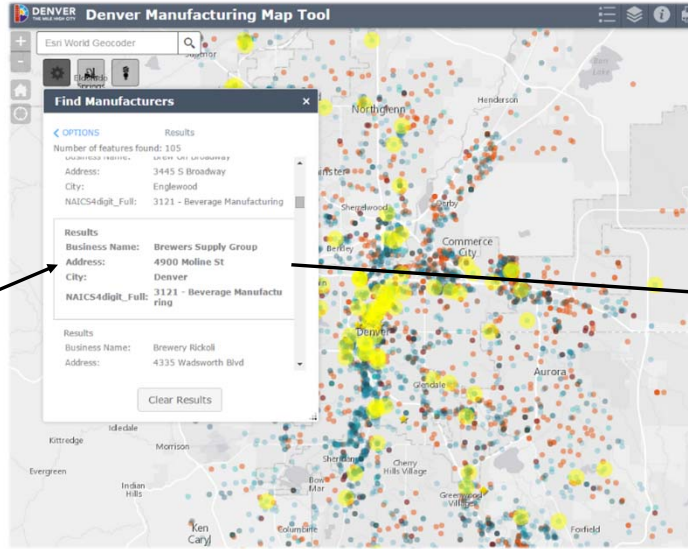

Clear Results

**Denver Manufacturing Map Tool**

Esri World Geocoder

Map controls: Home, Settings, Layers, Info, Print

Map showing manufacturing locations in Denver area.

**Map legend**

Legend

Manufacturing Resources

Manufacturing Firms (NAICS 31-33)

Transportation & Warehousing Firms (NAICS 48-49)

**Map layer control**

Layer List

Operational Layers

- Manufacturing Resources
- Manufacturing Firms (NAICS 31-33)
- Transportation & Warehousing Firms (NAICS 48-49)
- Non-Durable Goods Manufacturing (NAICS 31)
- Durable Goods Manufacturing (NAICS 32)
- Advanced Manufacturing (NAICS 33)
- Transportation (NAICS 48)
- Warehousing & Distribution (NAICS 49)
- Heat Map: Manufacturing Firms (NAICS 31-33)
- Heat Map: Transportation & Warehousing Firms (NAICS 48-49)
- Study Area
- Railroads

More layer control options

- Zoom to Transparency
- Enable Pop-up
- Move up
- Move down
- Open Attribute Table
- Show Item Details

Sample Query: Find suppliers

Sample Query: Find warehousing