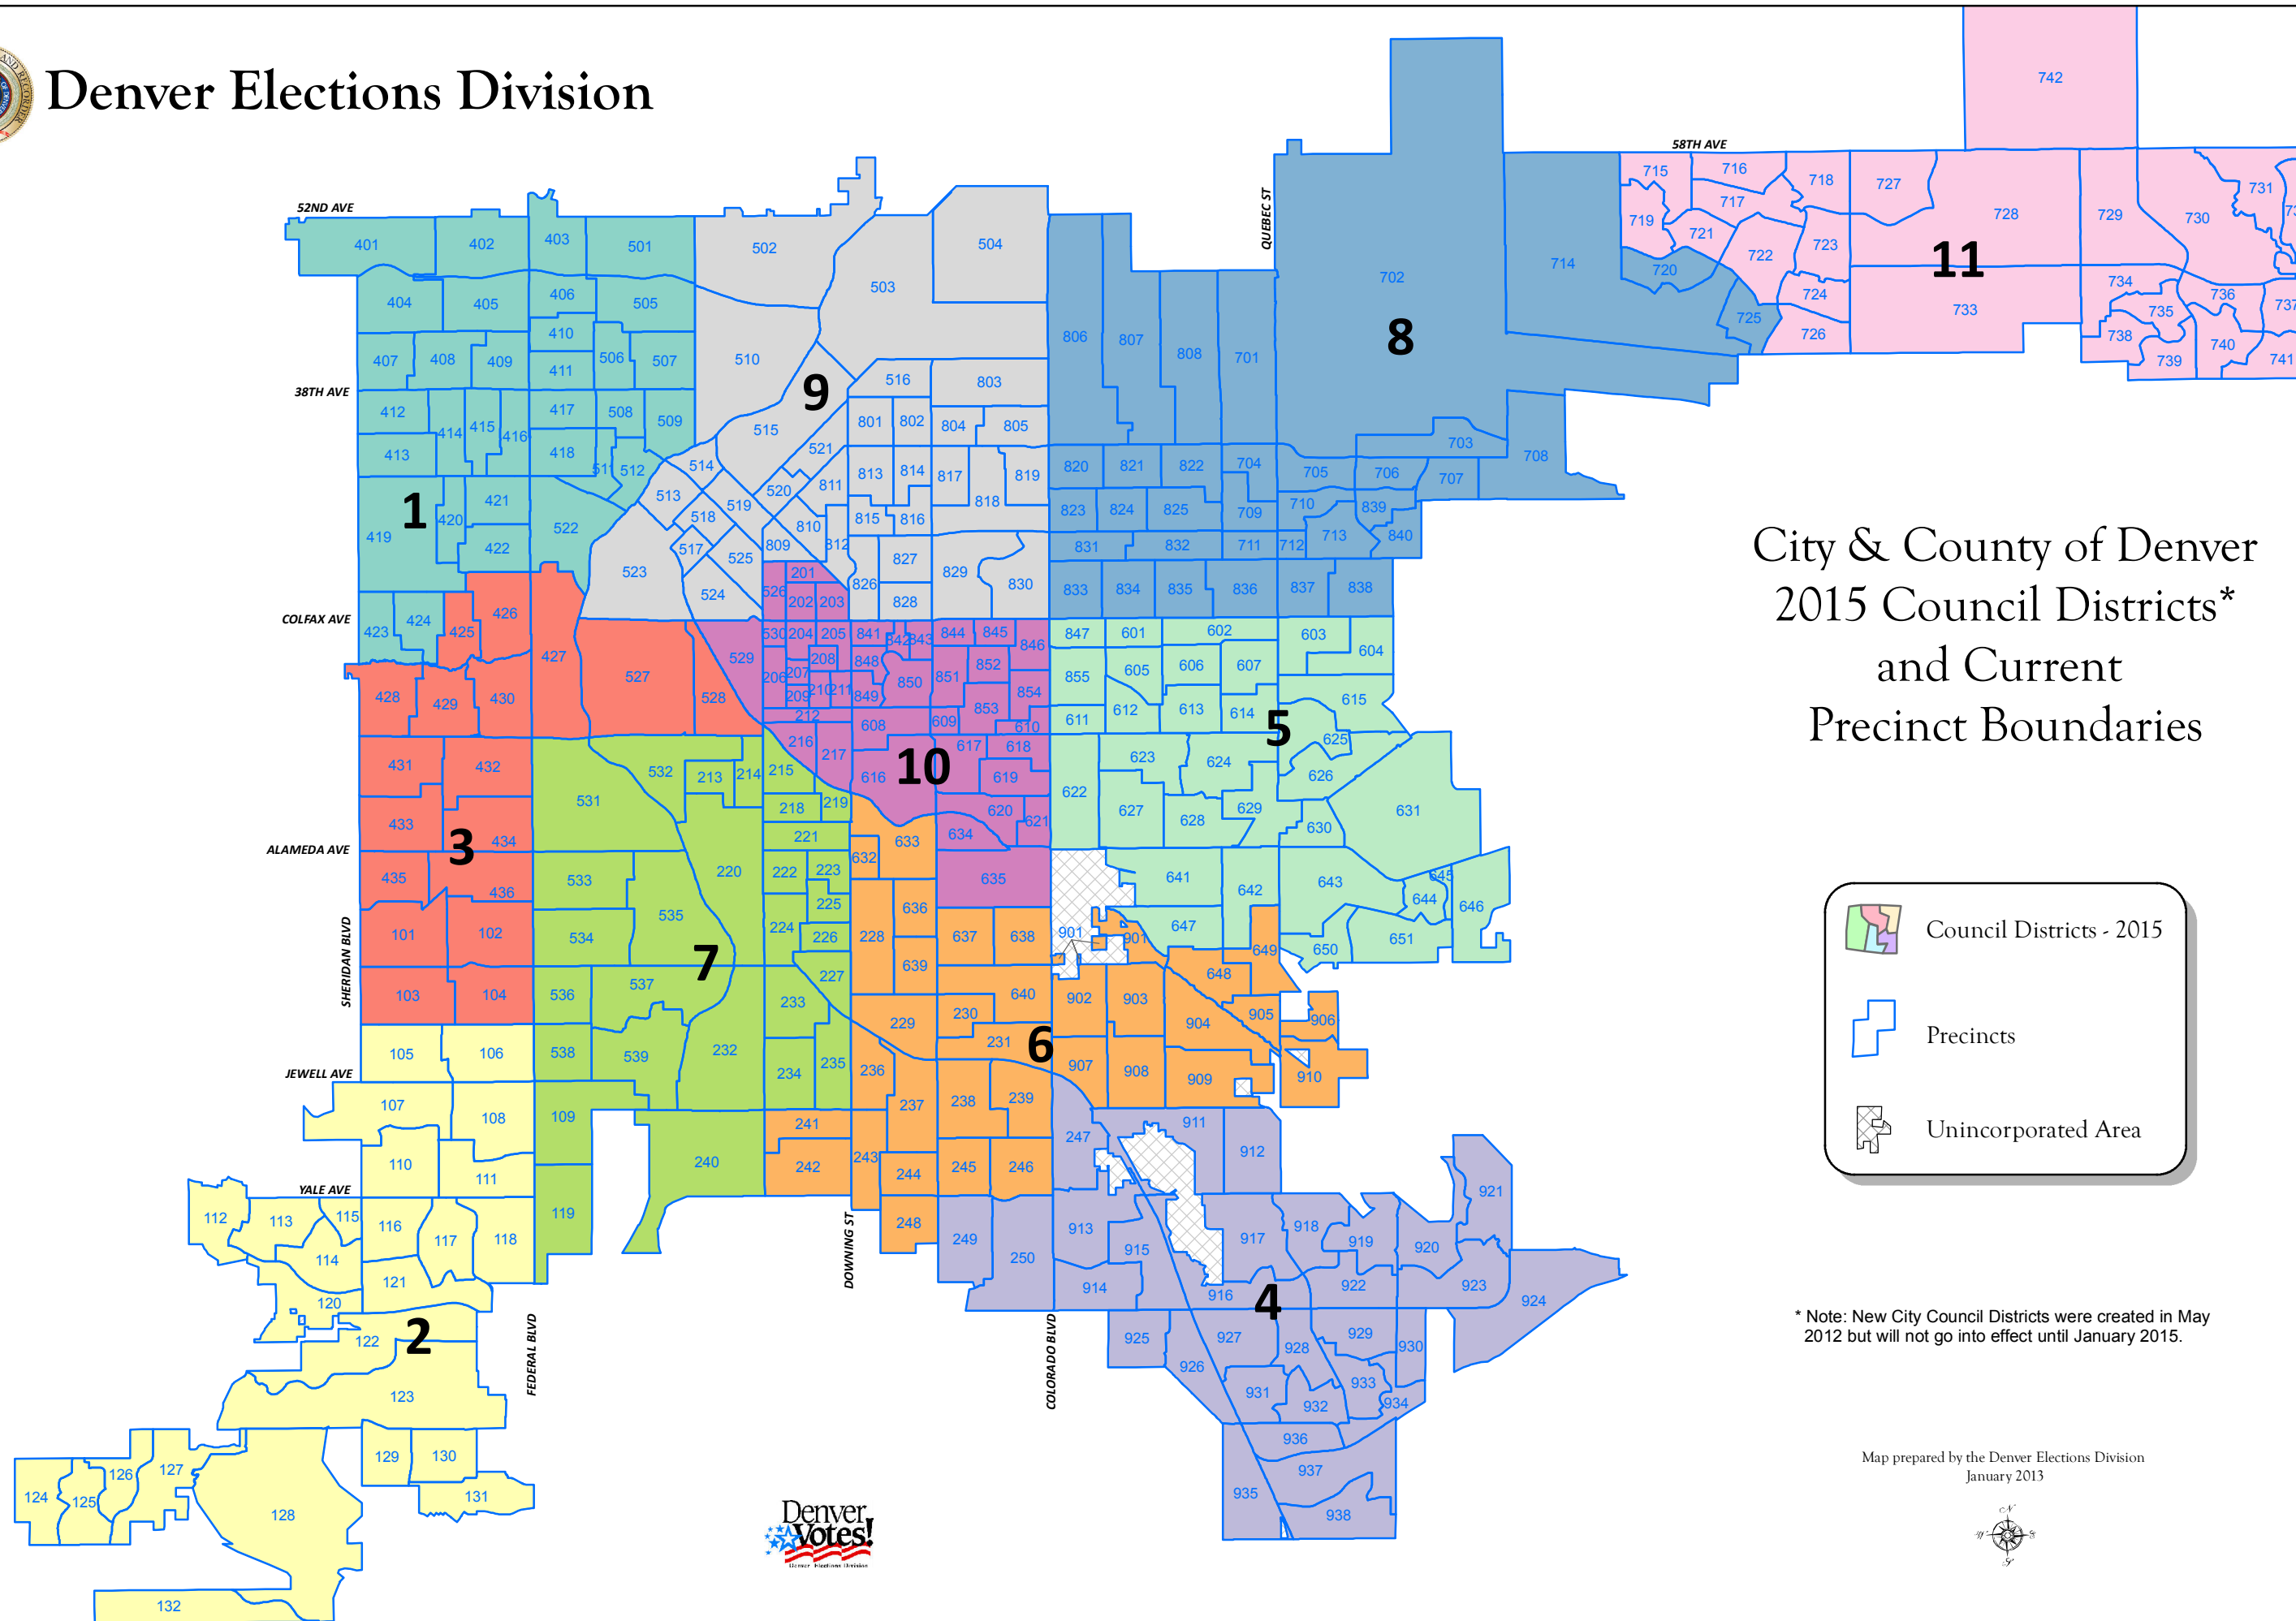

Denver Elections Division

City & County of Denver
2015 Council Districts*
and Current
Precinct Boundaries

-  Council Districts - 2015
-  Precincts
-  Unincorporated Area

* Note: New City Council Districts were created in May 2012 but will not go into effect until January 2015.

Map prepared by the Denver Elections Division
January 2013