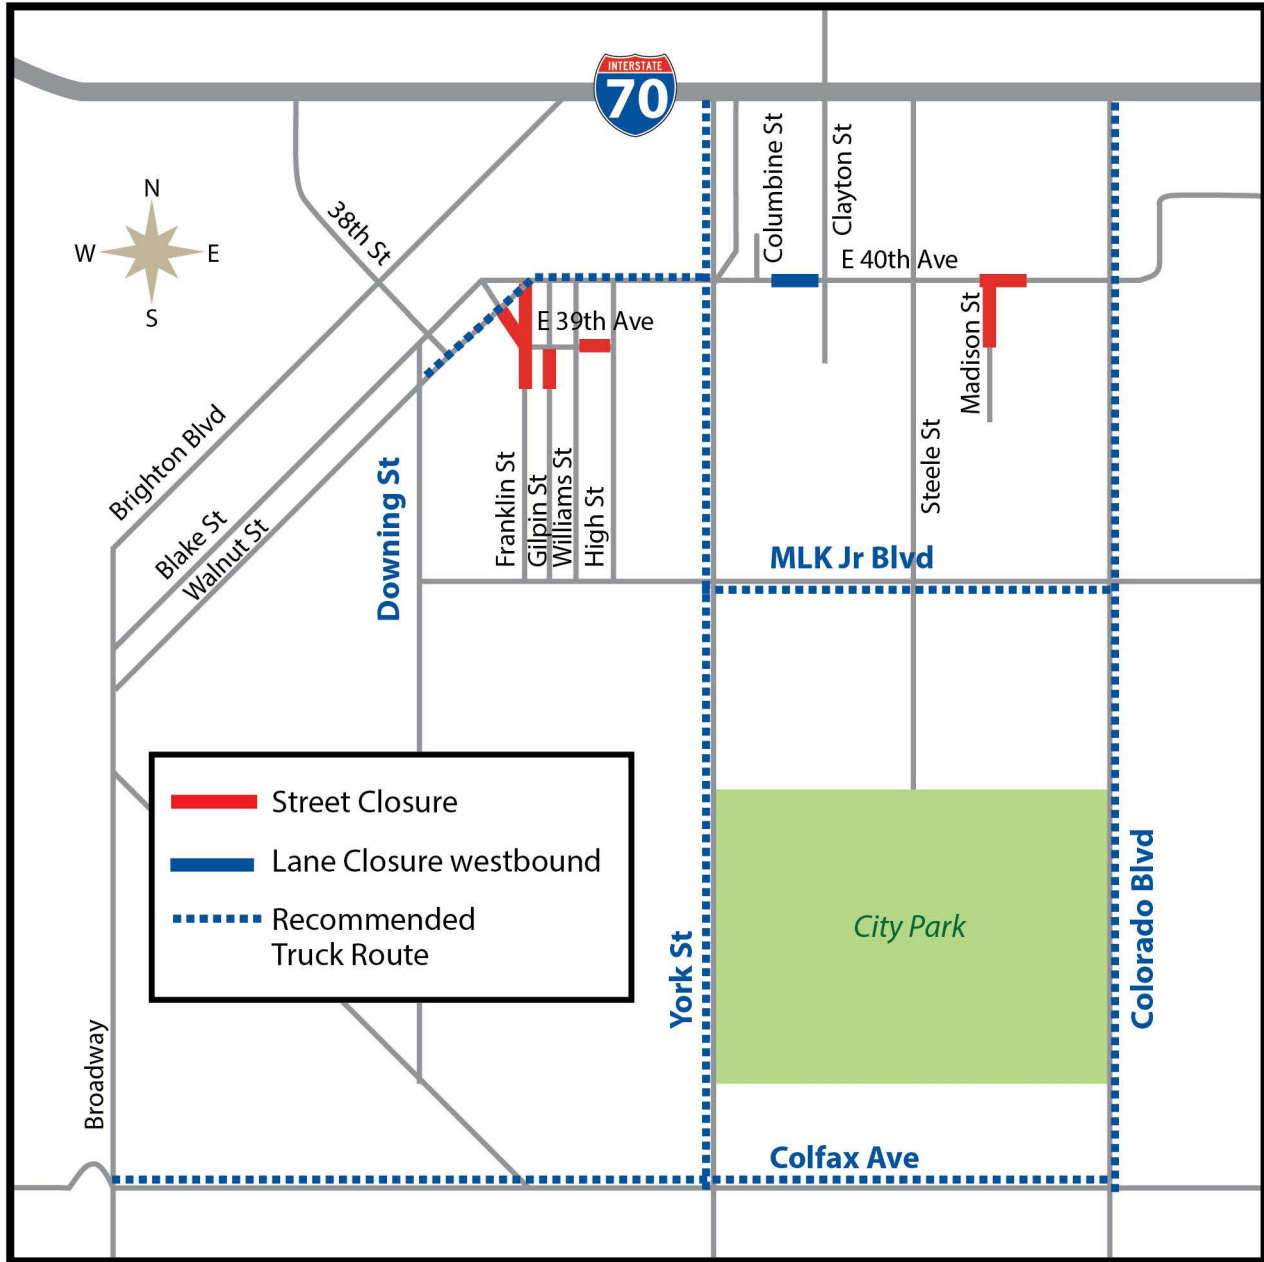

Truck Route as of April 2019

Rev 4.22.19

39th Ave  Greenway
connecting & enhancing neighborhoods

Project Hotline: 720-457-6222
Email: 39thAveGreenway@PublicInfoTeam.com