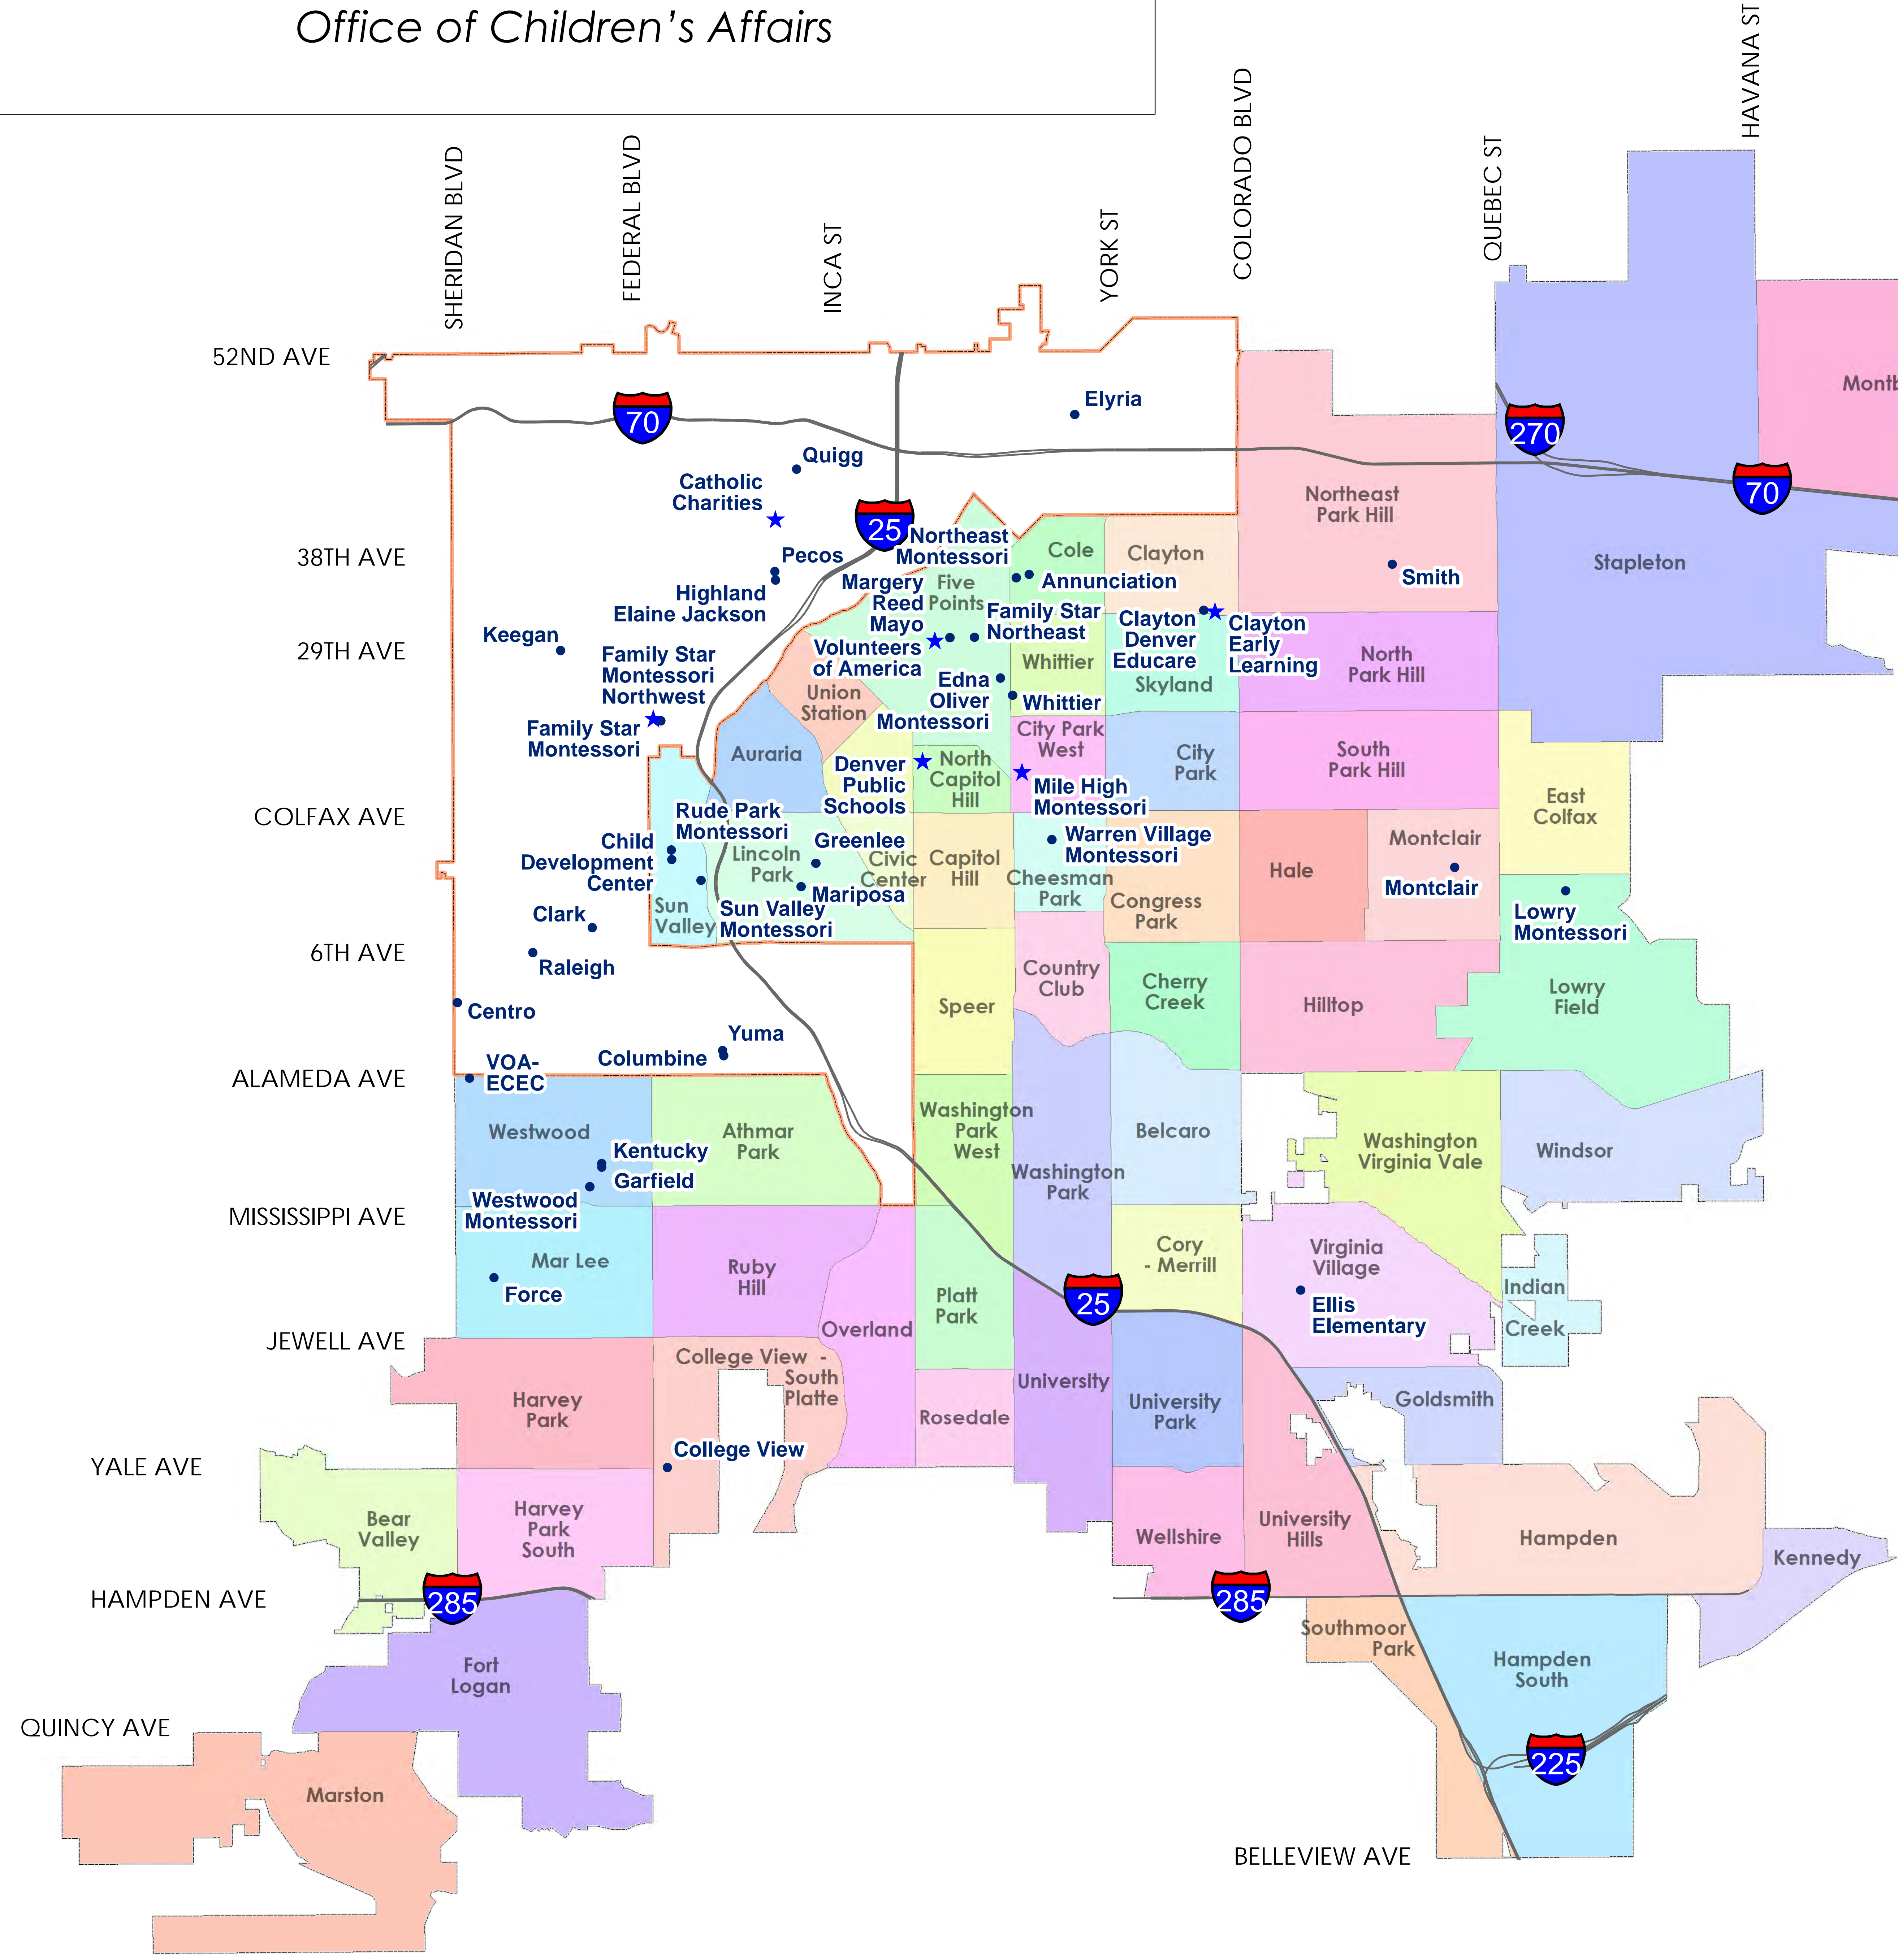

2016-2017 Denver Great Kids Head Start  
 Delegate Center Locations  
*Head Start Federal Grant  
 Office of Children's Affairs*

### Map Symbology

- ★ Delegate Administrative Office
- Delegate Center Location
- ⊕ County Boundary
- ⊕ RMSEK Service Delivery Boundary (Not covered by Denver Great Kids Head Start)

Source: Delegate Center Locations - Office of Children's Affairs  
 Map Prepared by:  
 TS/Enterprise Data Management September 1, 2016

0 0.5 1 2 3 Miles