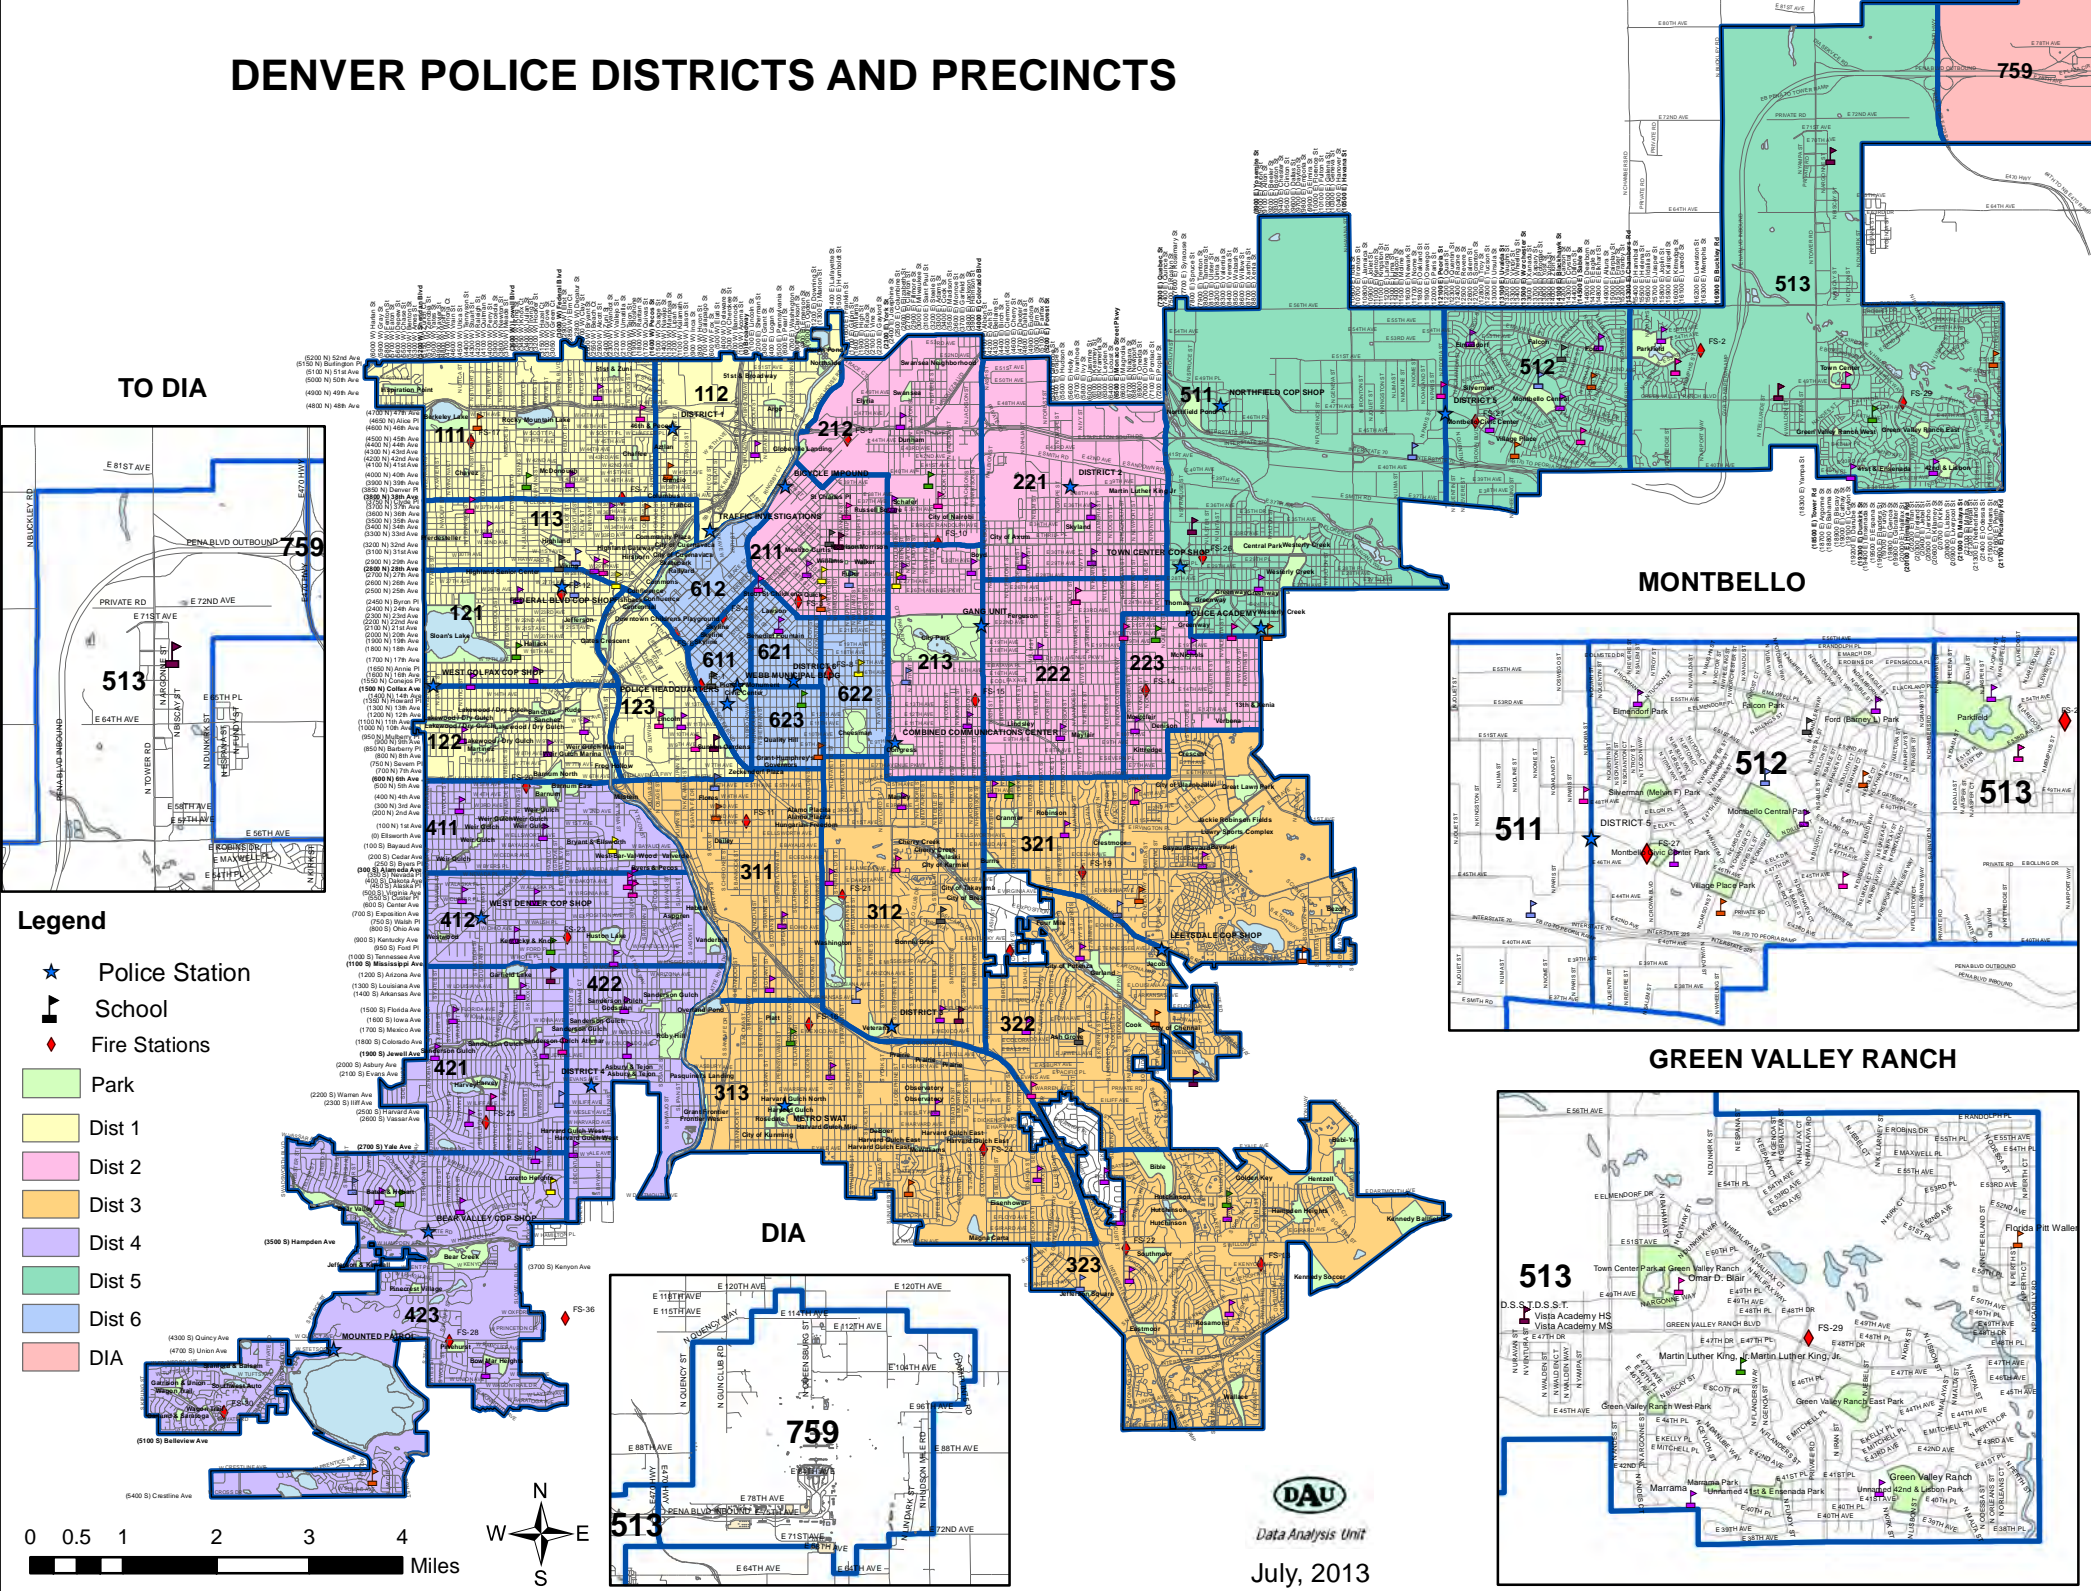

# DENVER POLICE DISTRICTS AND PRECINCTS

TO DIA

- Legend**
- ★ Police Station
  - ▲ School
  - ◆ Fire Stations
  - Park
  - Dist 1
  - Dist 2
  - Dist 3
  - Dist 4
  - Dist 5
  - Dist 6
  - DIA

**DAU**  
Data Analysis Unit  
July, 2013

**MONTBELLO**

**GREEN VALLEY RANCH**