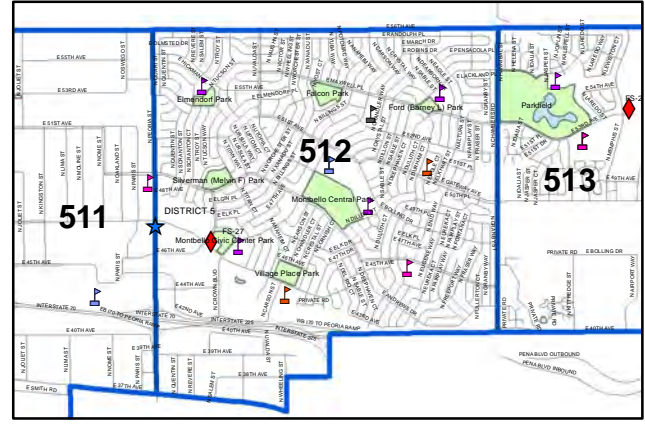

# DENVER POLICE DISTRICTS AND PRECINCTS

TO DIA

- Legend**
- ★ Police Station
  - ▲ School
  - ◆ Fire Stations
  - Park
  - Dist 1
  - Dist 2
  - Dist 3
  - Dist 4
  - Dist 5
  - Dist 6
  - DIA

**DAU**  
Data Analysis Unit  
July, 2013

**MONTBELLO**

**GREEN VALLEY RANCH**