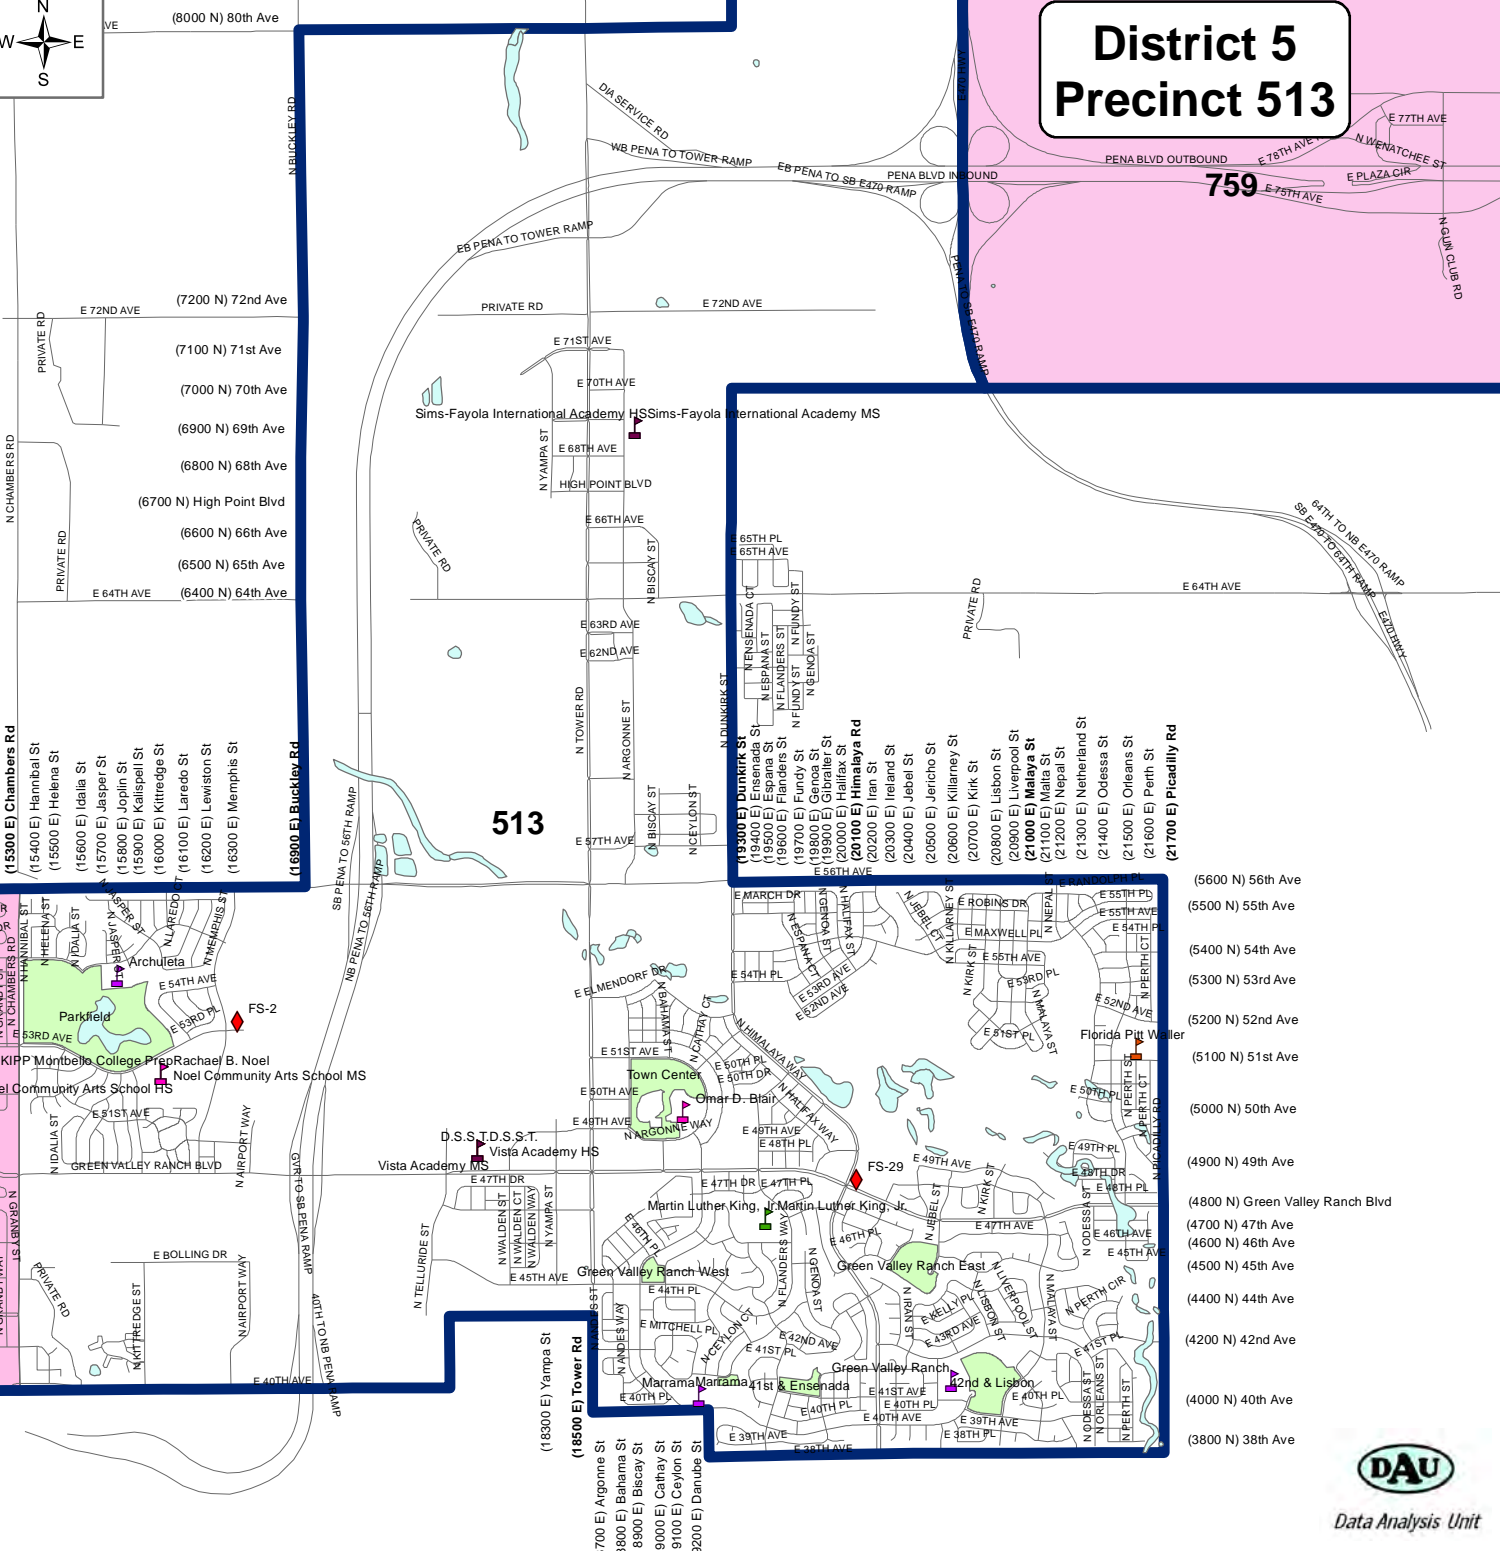

- (12100 E) Peoria St
- (12200 E) Quart St
- (12300 E) Quentin St
- (12400 E) Racine St
- (12500 E) Revere St
- (12600 E) Salem St
- (12700 E) Scranton St
- (12800 E) Troy St
- (12900 E) Tucson St
- (13000 E) Ursula St
- (13100 E) Uvalda St
- (13200 E) Vaughn St
- (13300 E) Victor St
- (13400 E) Wheeling St
- (13500 E) Worcester St
- (13600 E) Xanadu St
- (13700 E) Xapary St
- (13750 E) Potomac St
- (13800 E) Yost St
- (13900 E) Yuba St
- (14000 E) Zion St
- (14100 E) Blackhawk St
- (14200 E) Carson St
- (14300 E) Crystal St
- (14400 E) Dillon St
- (14500 E) Sable St
- (14600 E) Dearborn St
- (14700 E) Eagle St
- (14800 E) Elkhart St
- (14900 E) Altura St
- (15000 E) Fairplay St
- (15100 E) Fraser St
- (15200 E) Granby St
- (15300 E) Chambers Rd

District 5 Precinct 513

(15300 E) Chambers Rd	(7200 N) 72nd Ave
(15400 E) Hannibal St	(7100 N) 71st Ave
(15500 E) Helena St	(7000 N) 70th Ave
(15600 E) Idalia St	(6900 N) 69th Ave
(15700 E) Jasper St	(6800 N) 68th Ave
(15800 E) Joplin St	(6700 N) High Point Blvd
(15900 E) Kalspell St	(6600 N) 66th Ave
(16000 E) Kiltrege St	(6500 N) 65th Ave
(16100 E) Lanedo St	(6400 N) 64th Ave
(16200 E) Lewiston St	
(16300 E) Memphis St	