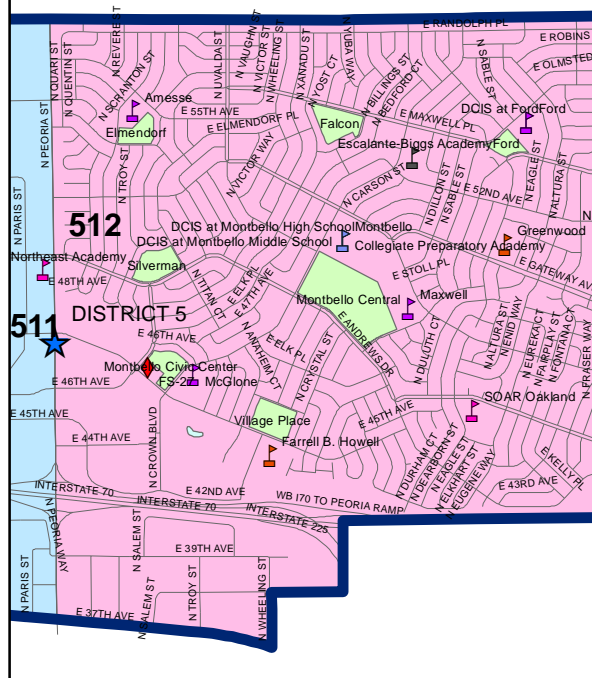

(5600 N) 56th Ave
(5500 N) 55th Ave
(5400 N) 54th Ave
(5300 N) 53rd Ave
(5200 N) 52nd Ave
(5100 N) 51st Ave
(5000 N) 50th Ave
(4900 N) 49th Ave
(4800 N) Green Valley Ranch Blvd
(4700 N) 47th Ave
(4600 N) 46th Ave
(4500 N) 45th Ave
(4400 N) 44th Ave
(4200 N) 42nd Ave
(4000 N) 40th Ave
(3800 N) 38th Ave