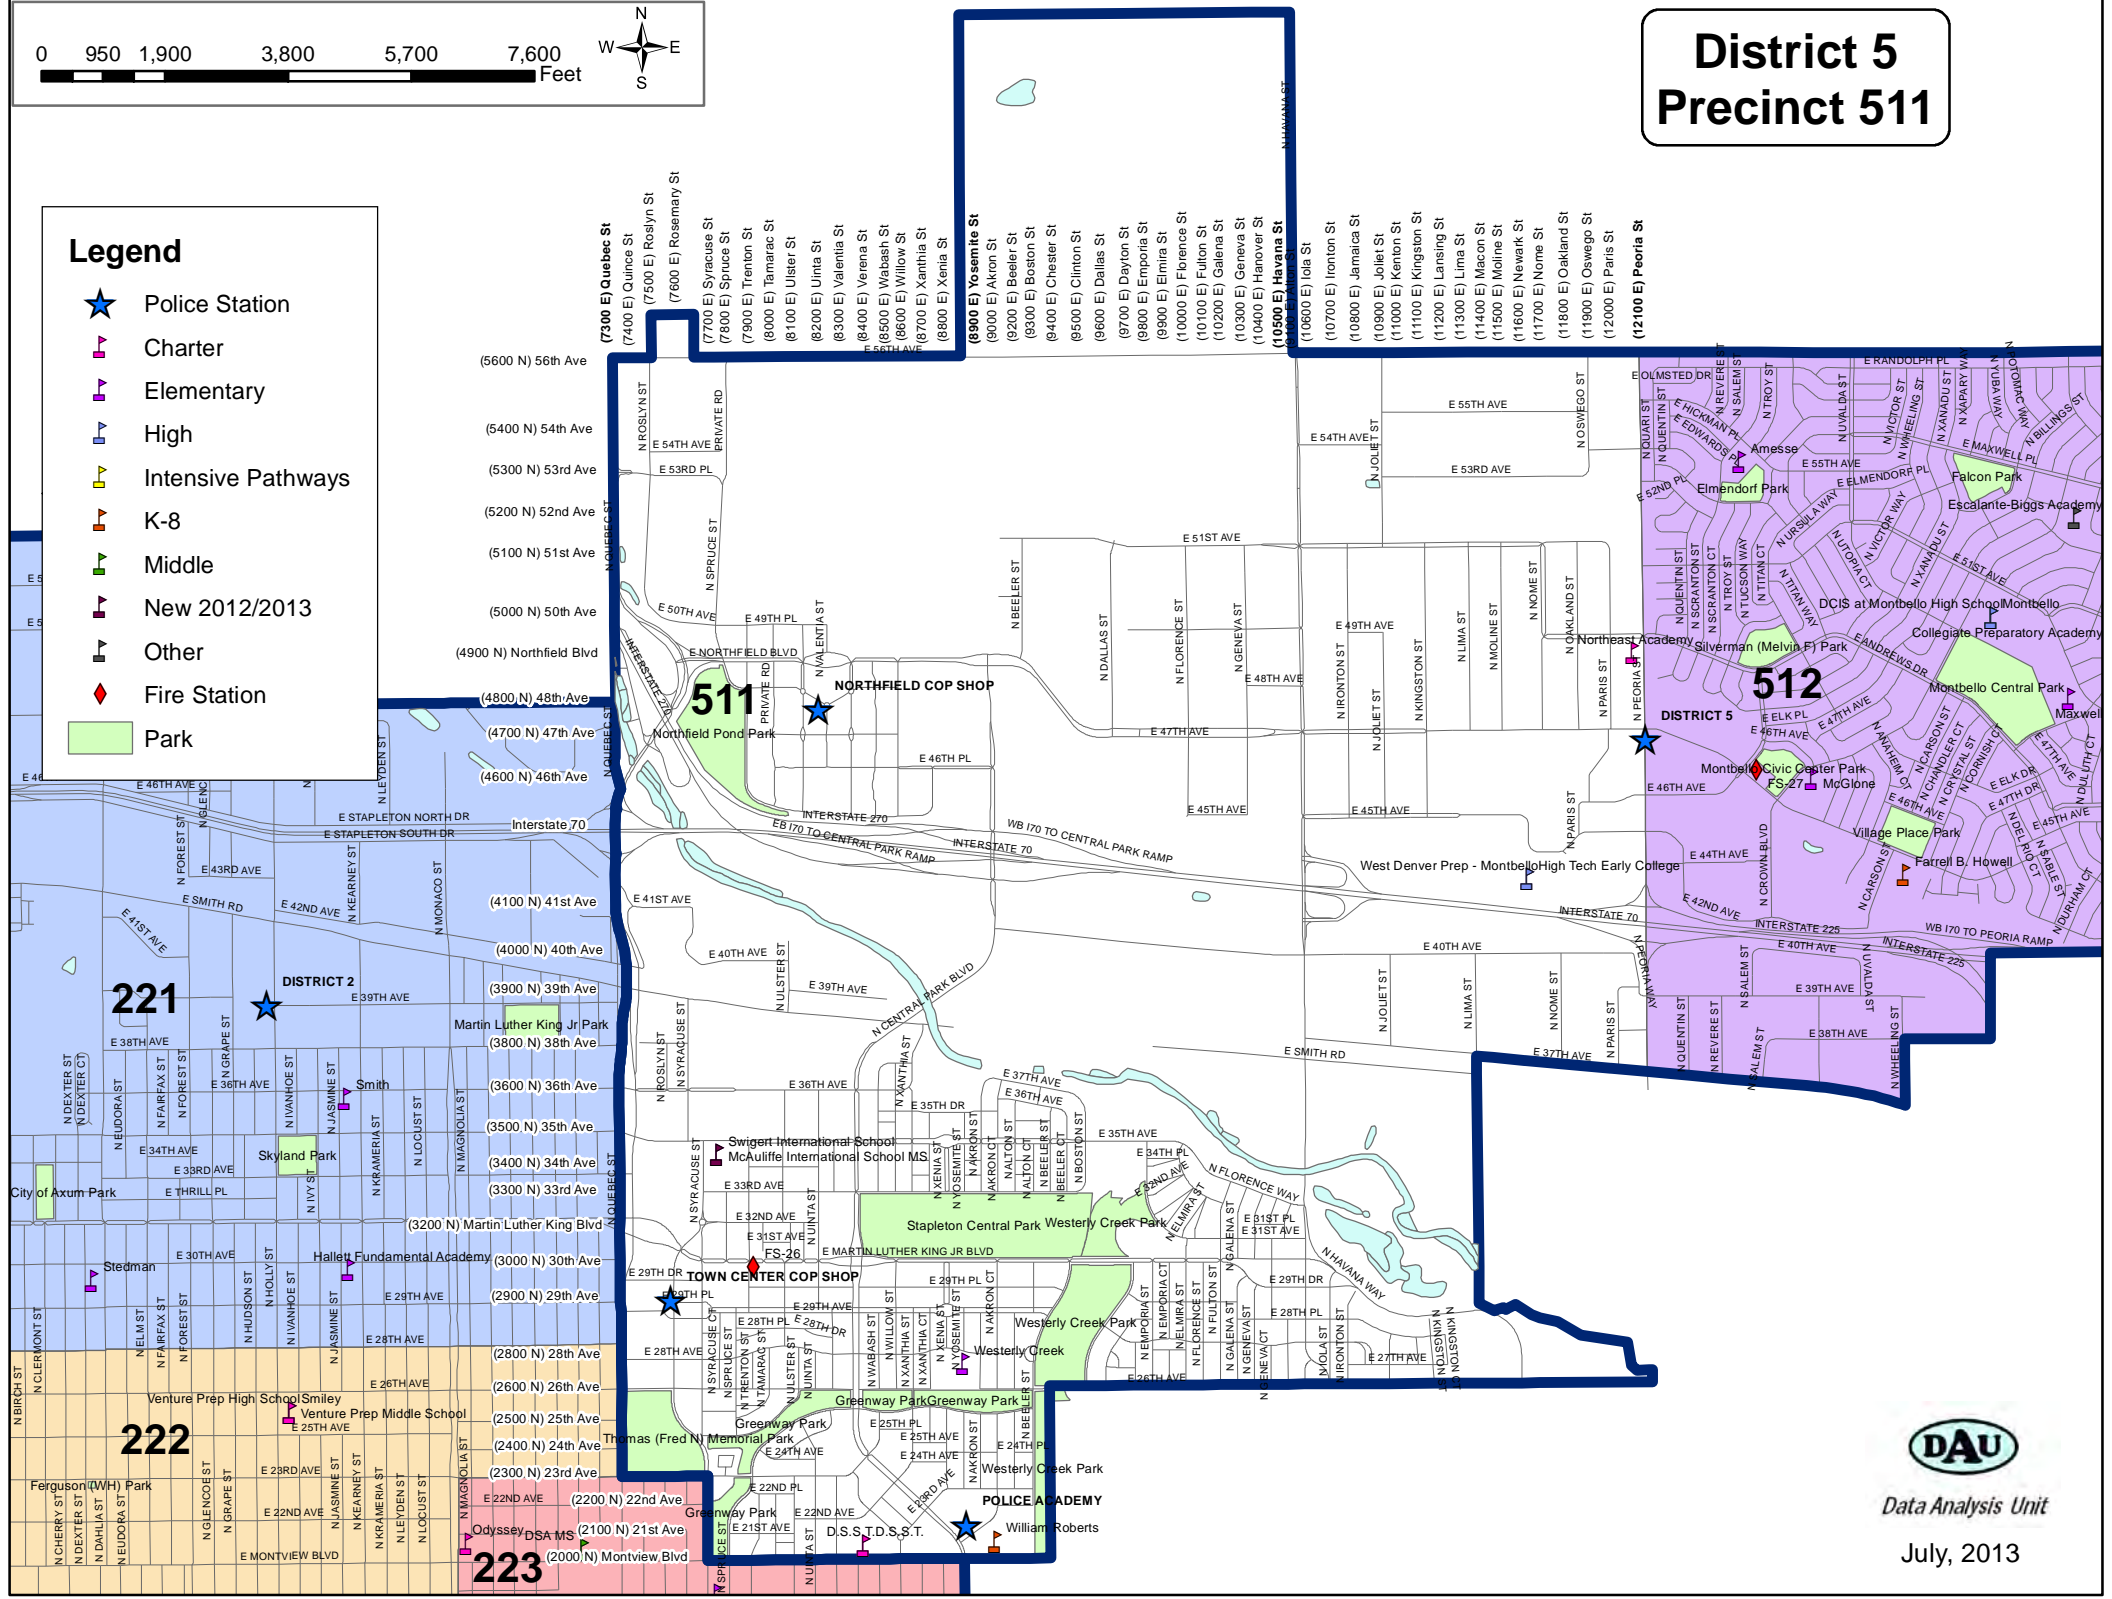

District 5 Precinct 511

Legend

- Police Station
- Charter
- Elementary
- High
- Intensive Pathways
- K-8
- Middle
- New 2012/2013
- Other
- Fire Station
- Park

Data Analysis Unit

July, 2013