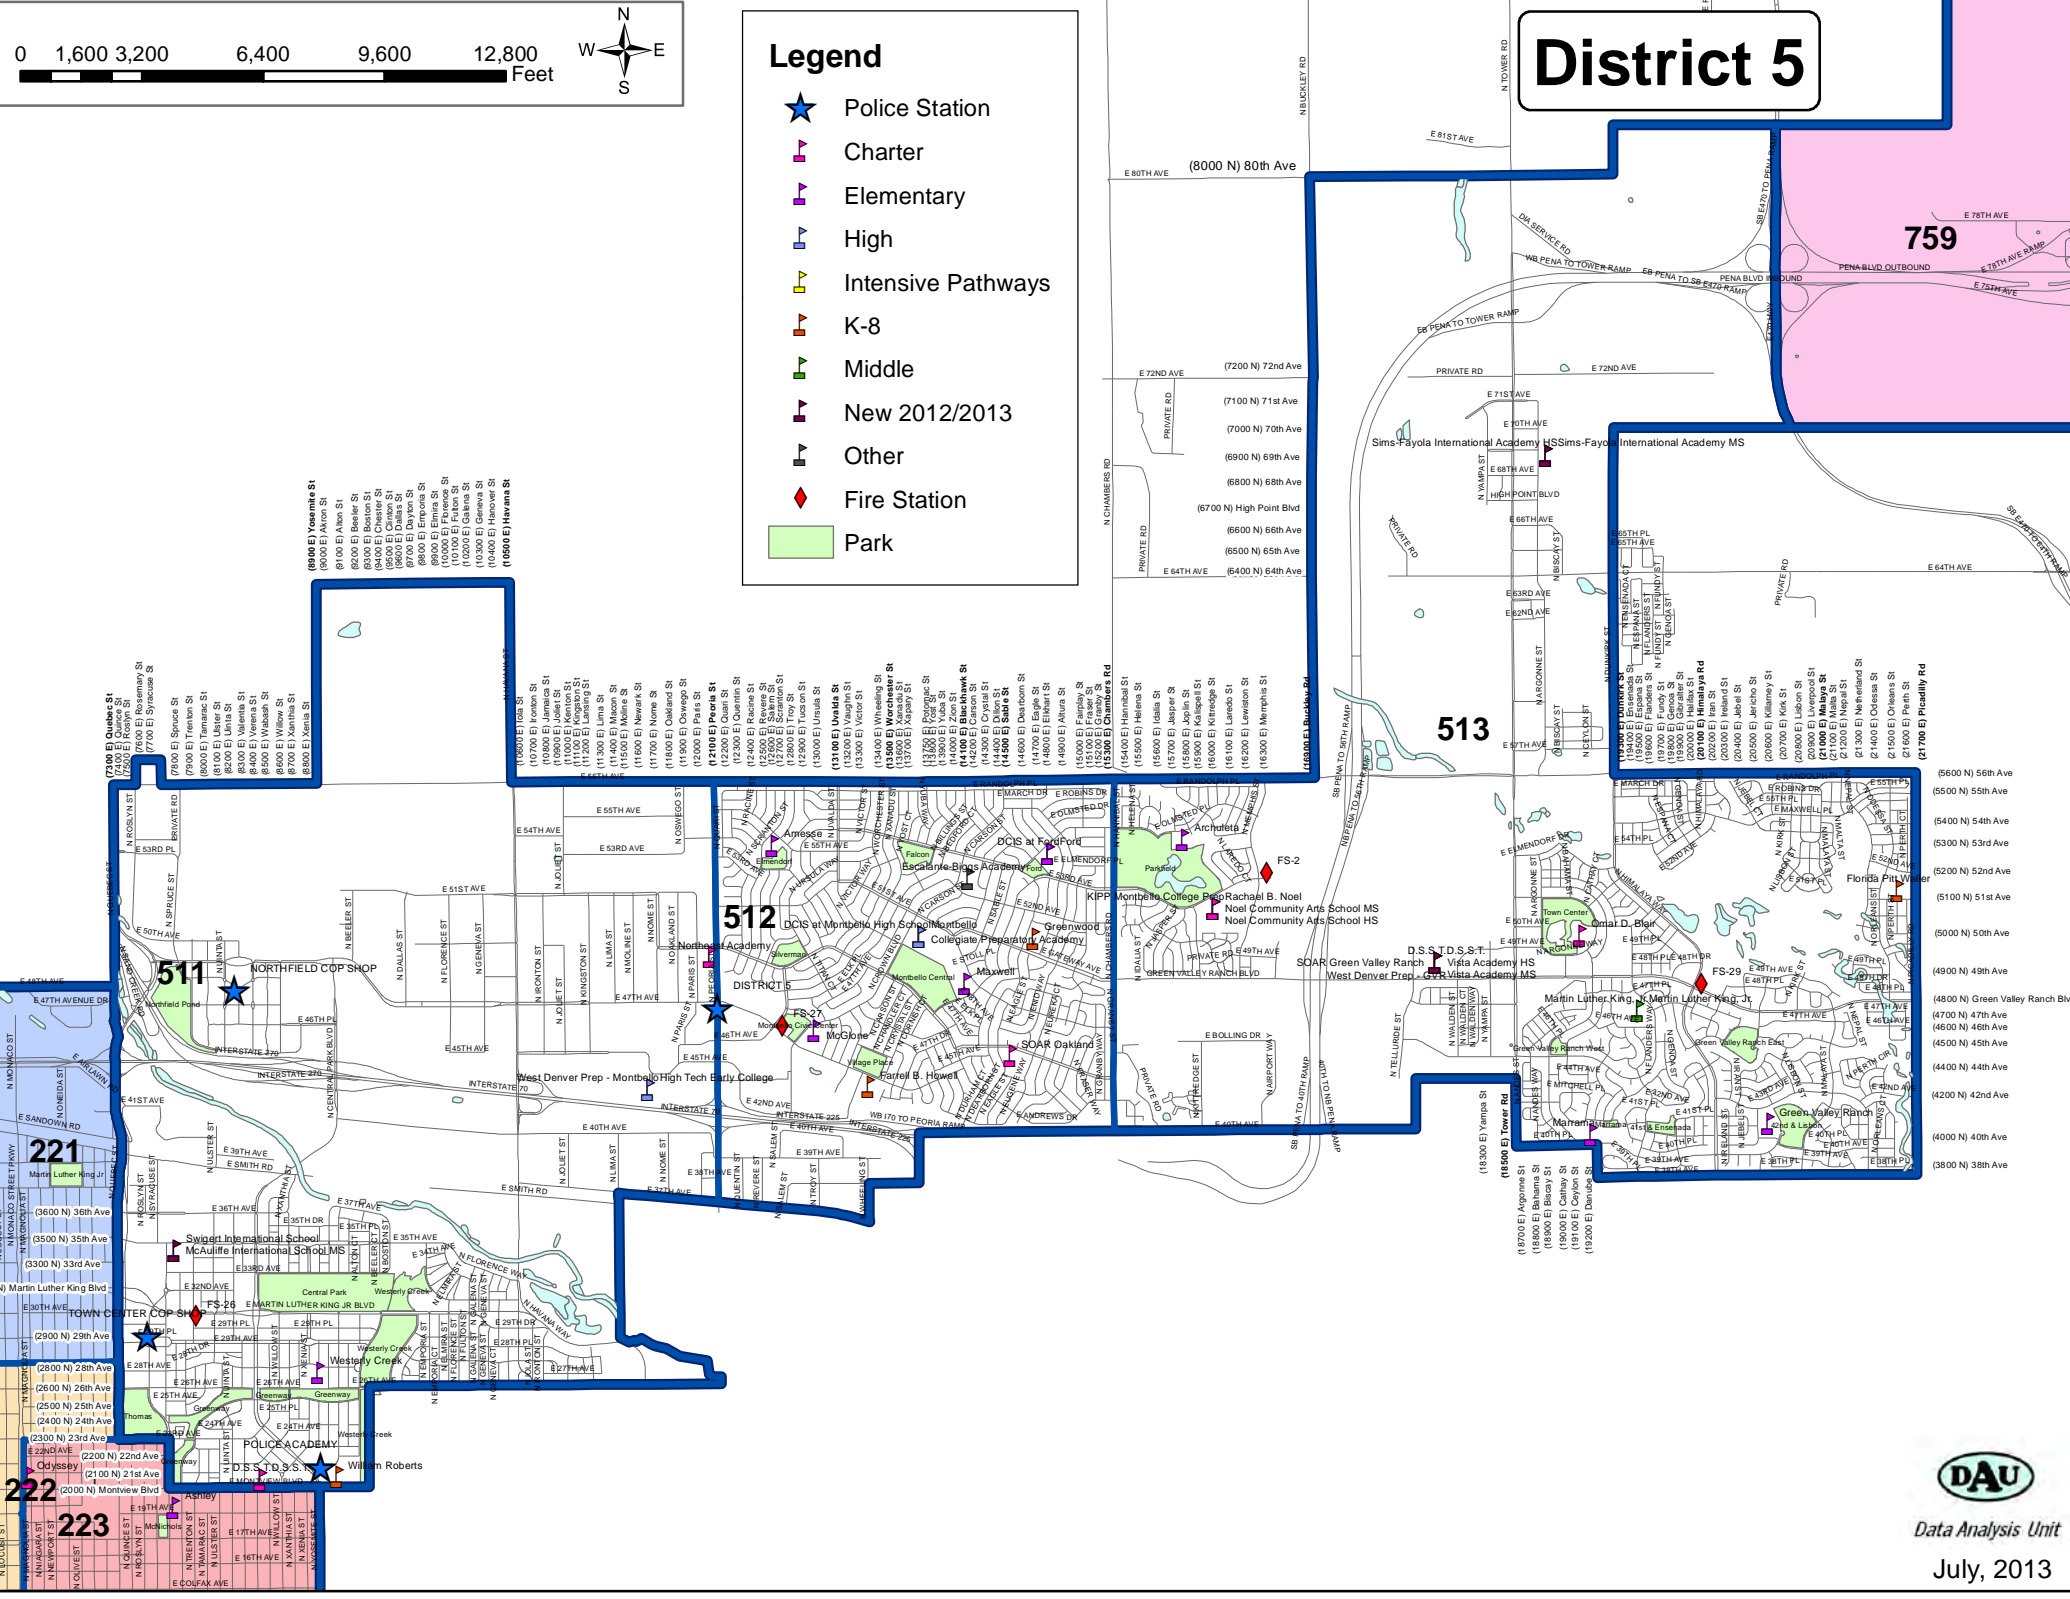

0 1,600 3,200 6,400 9,600 12,800 Feet

Legend

- Police Station
- Charter
- Elementary
- High
- Intensive Pathways
- K-8
- Middle
- New 2012/2013
- Other
- Fire Station
- Park

District 5

759

513

512

511

221

222

223

Data Analysis Unit

July, 2013