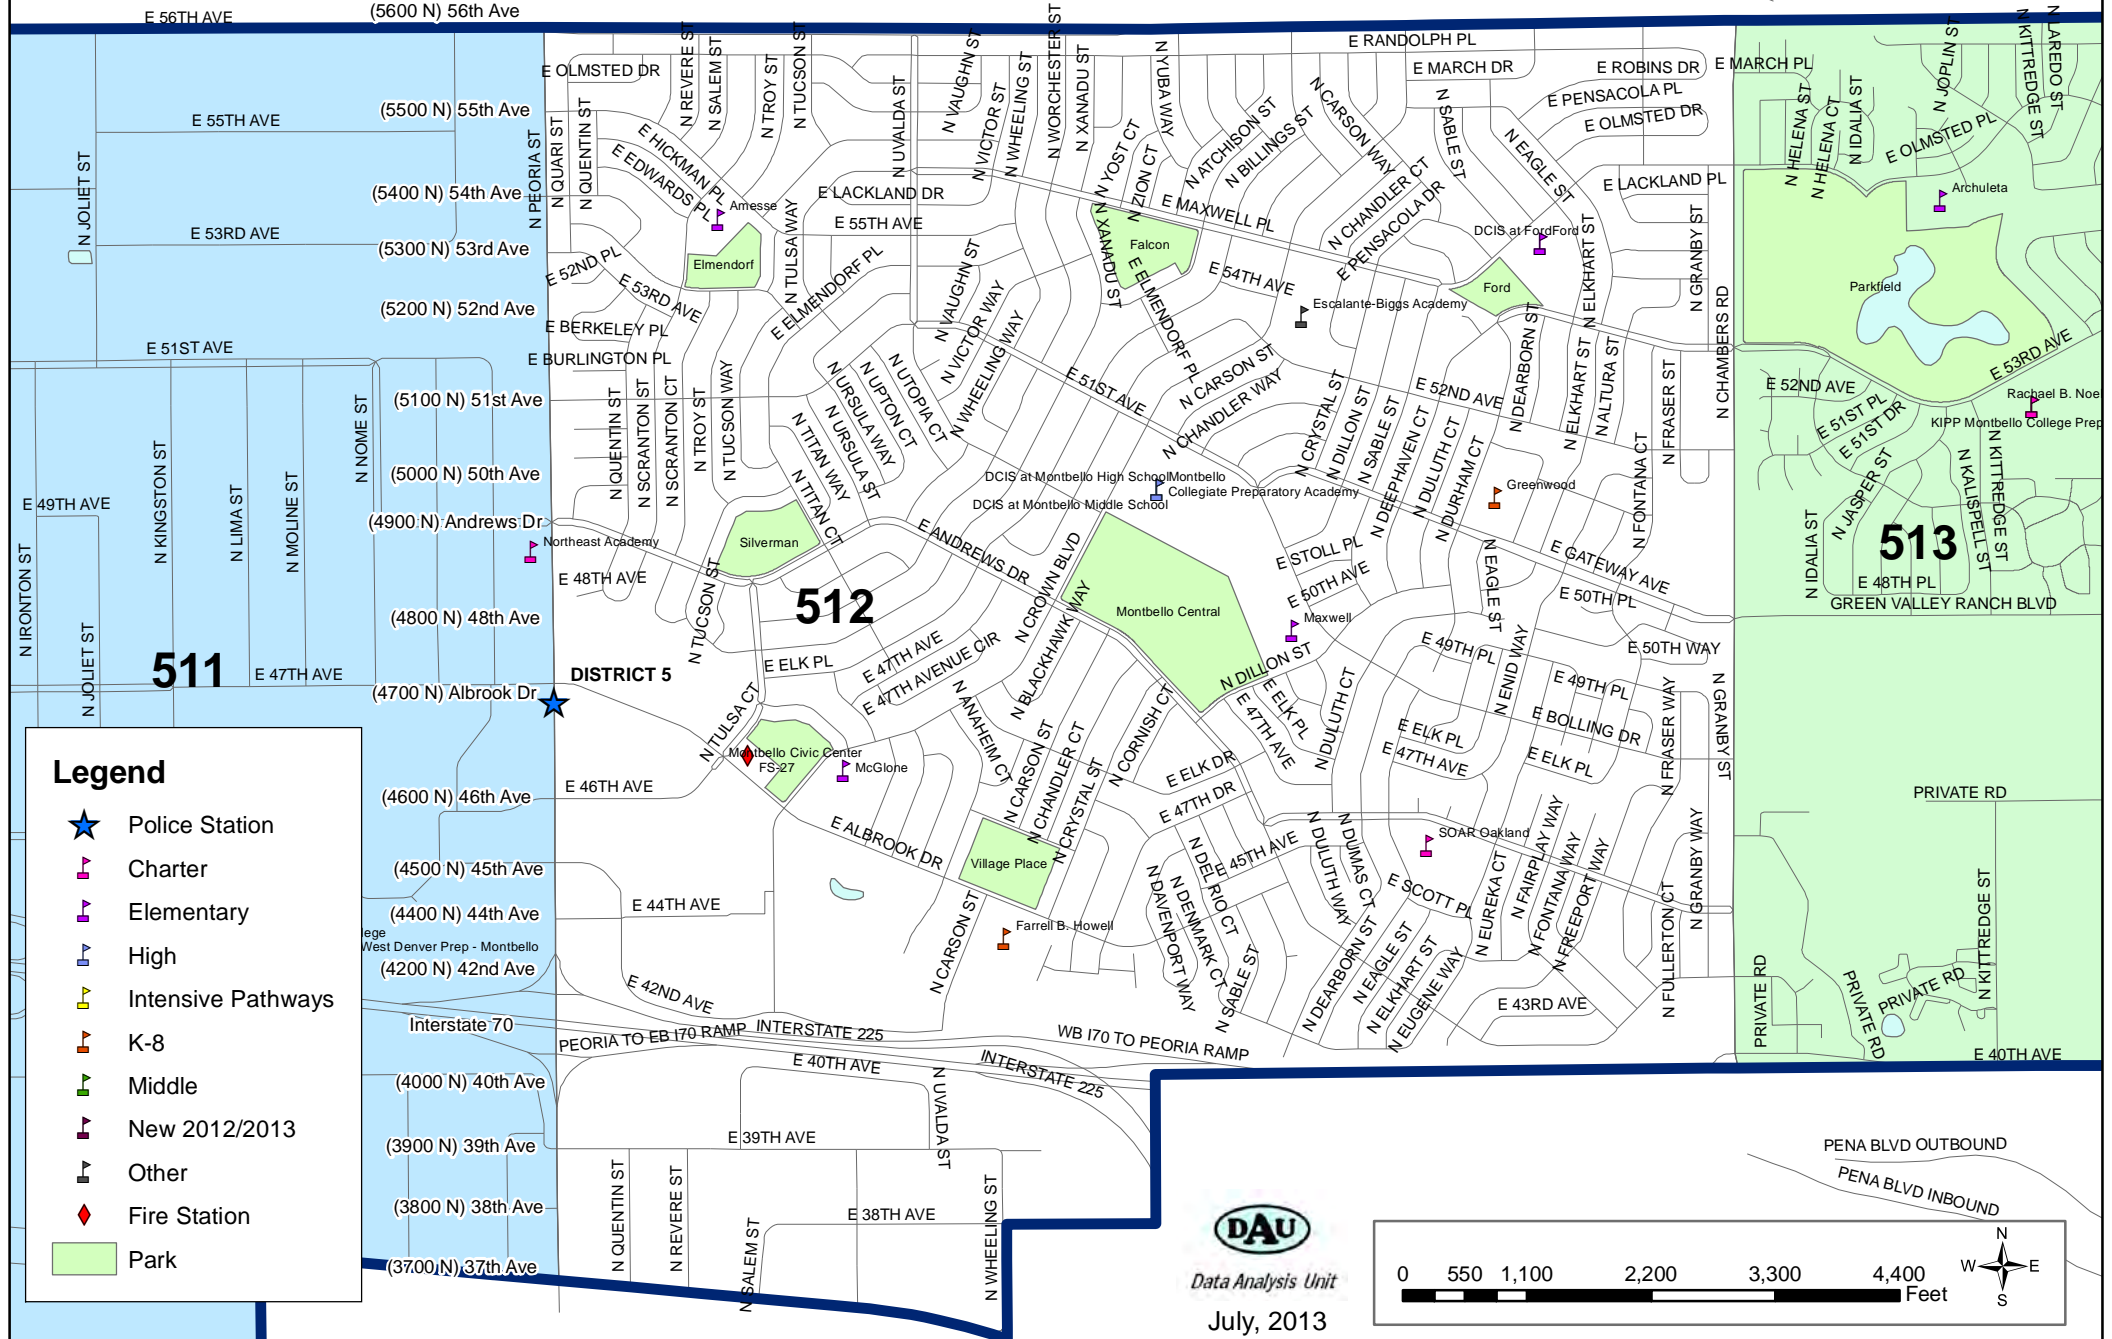

0 1,600 3,200 6,400 9,600 12,800 Feet

Legend

- Police Station
- Charter
- Elementary
- High
- Intensive Pathways
- K-8
- Middle
- New 2012/2013
- Other
- Fire Station
- Park

District 5

7700 E Orchard St
7700 E Quince St
7700 E Rockin St
7700 E Syracuse St
7700 E Traction St
7700 E Union St
7700 E Valencia St
7700 E Willow St
7700 E Xanthea St
7700 E Yucca St
7700 E Zebra St
7700 E Aconit St
7700 E Baker St
7700 E Boston St
7700 E Canon St
7700 E Dallas St
7700 E Empress St
7700 E Emma St
7700 E Galena St
7700 E Geneva St
7700 E Harmon St
7700 E Havana St

- (12100 E) Peoria St
- (12200 E) Quart St
- (12300 E) Quentin St
- (12400 E) Racine St
- (12500 E) Revere St
- (12600 E) Salem St
- (12700 E) Scranton St
- (12800 E) Troy St
- (12900 E) Tucson St
- (13000 E) Ursula St
- (13100 E) Uvalda St
- (13200 E) Vaughn St
- (13300 E) Victor St
- (13400 E) Wheeling St
- (13500 E) Worcester St
- (13600 E) Xanadu St
- (13700 E) Xapary St
- (13750 E) Potomac St
- (13800 E) Yost St
- (13900 E) Yuba St
- (14000 E) Zion St
- (14100 E) Blackhawk St
- (14200 E) Carson St
- (14300 E) Crystal St
- (14400 E) Dillon St
- (14500 E) Sable St
- (14600 E) Dearborn St
- (14700 E) Eagle St
- (14800 E) Elkhart St
- (14900 E) Altura St
- (15000 E) Fairplay St
- (15100 E) Fraser St
- (15200 E) Granby St
- (15300 E) Chambers Rd

District 5 Precinct 513

(15300 E) Chambers Rd	(7200 N) 72nd Ave
(15400 E) Hannibal St	(7100 N) 71st Ave
(15500 E) Helena St	(7000 N) 70th Ave
(15600 E) Idalia St	(6900 N) 69th Ave
(15700 E) Jasper St	(6800 N) 68th Ave
(15800 E) Joplin St	(6700 N) High Point Blvd
(15900 E) Kalspell St	(6600 N) 66th Ave
(16000 E) Kiltrege St	(6500 N) 65th Ave
(16100 E) Lanedo St	(6400 N) 64th Ave
(16200 E) Lewiston St	
(16300 E) Memphis St	