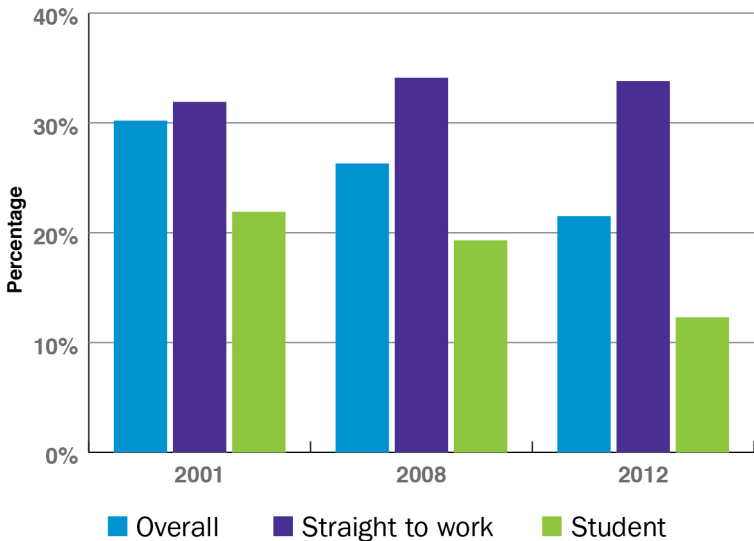

Smoking Rates among Young Adults (ages 18-24) by Straight to Work or Student DENVER, 2001-2012

SOURCE: Colorado Tobacco Attitudes and Behaviors Survey

Available at BeHealthyDenver.org