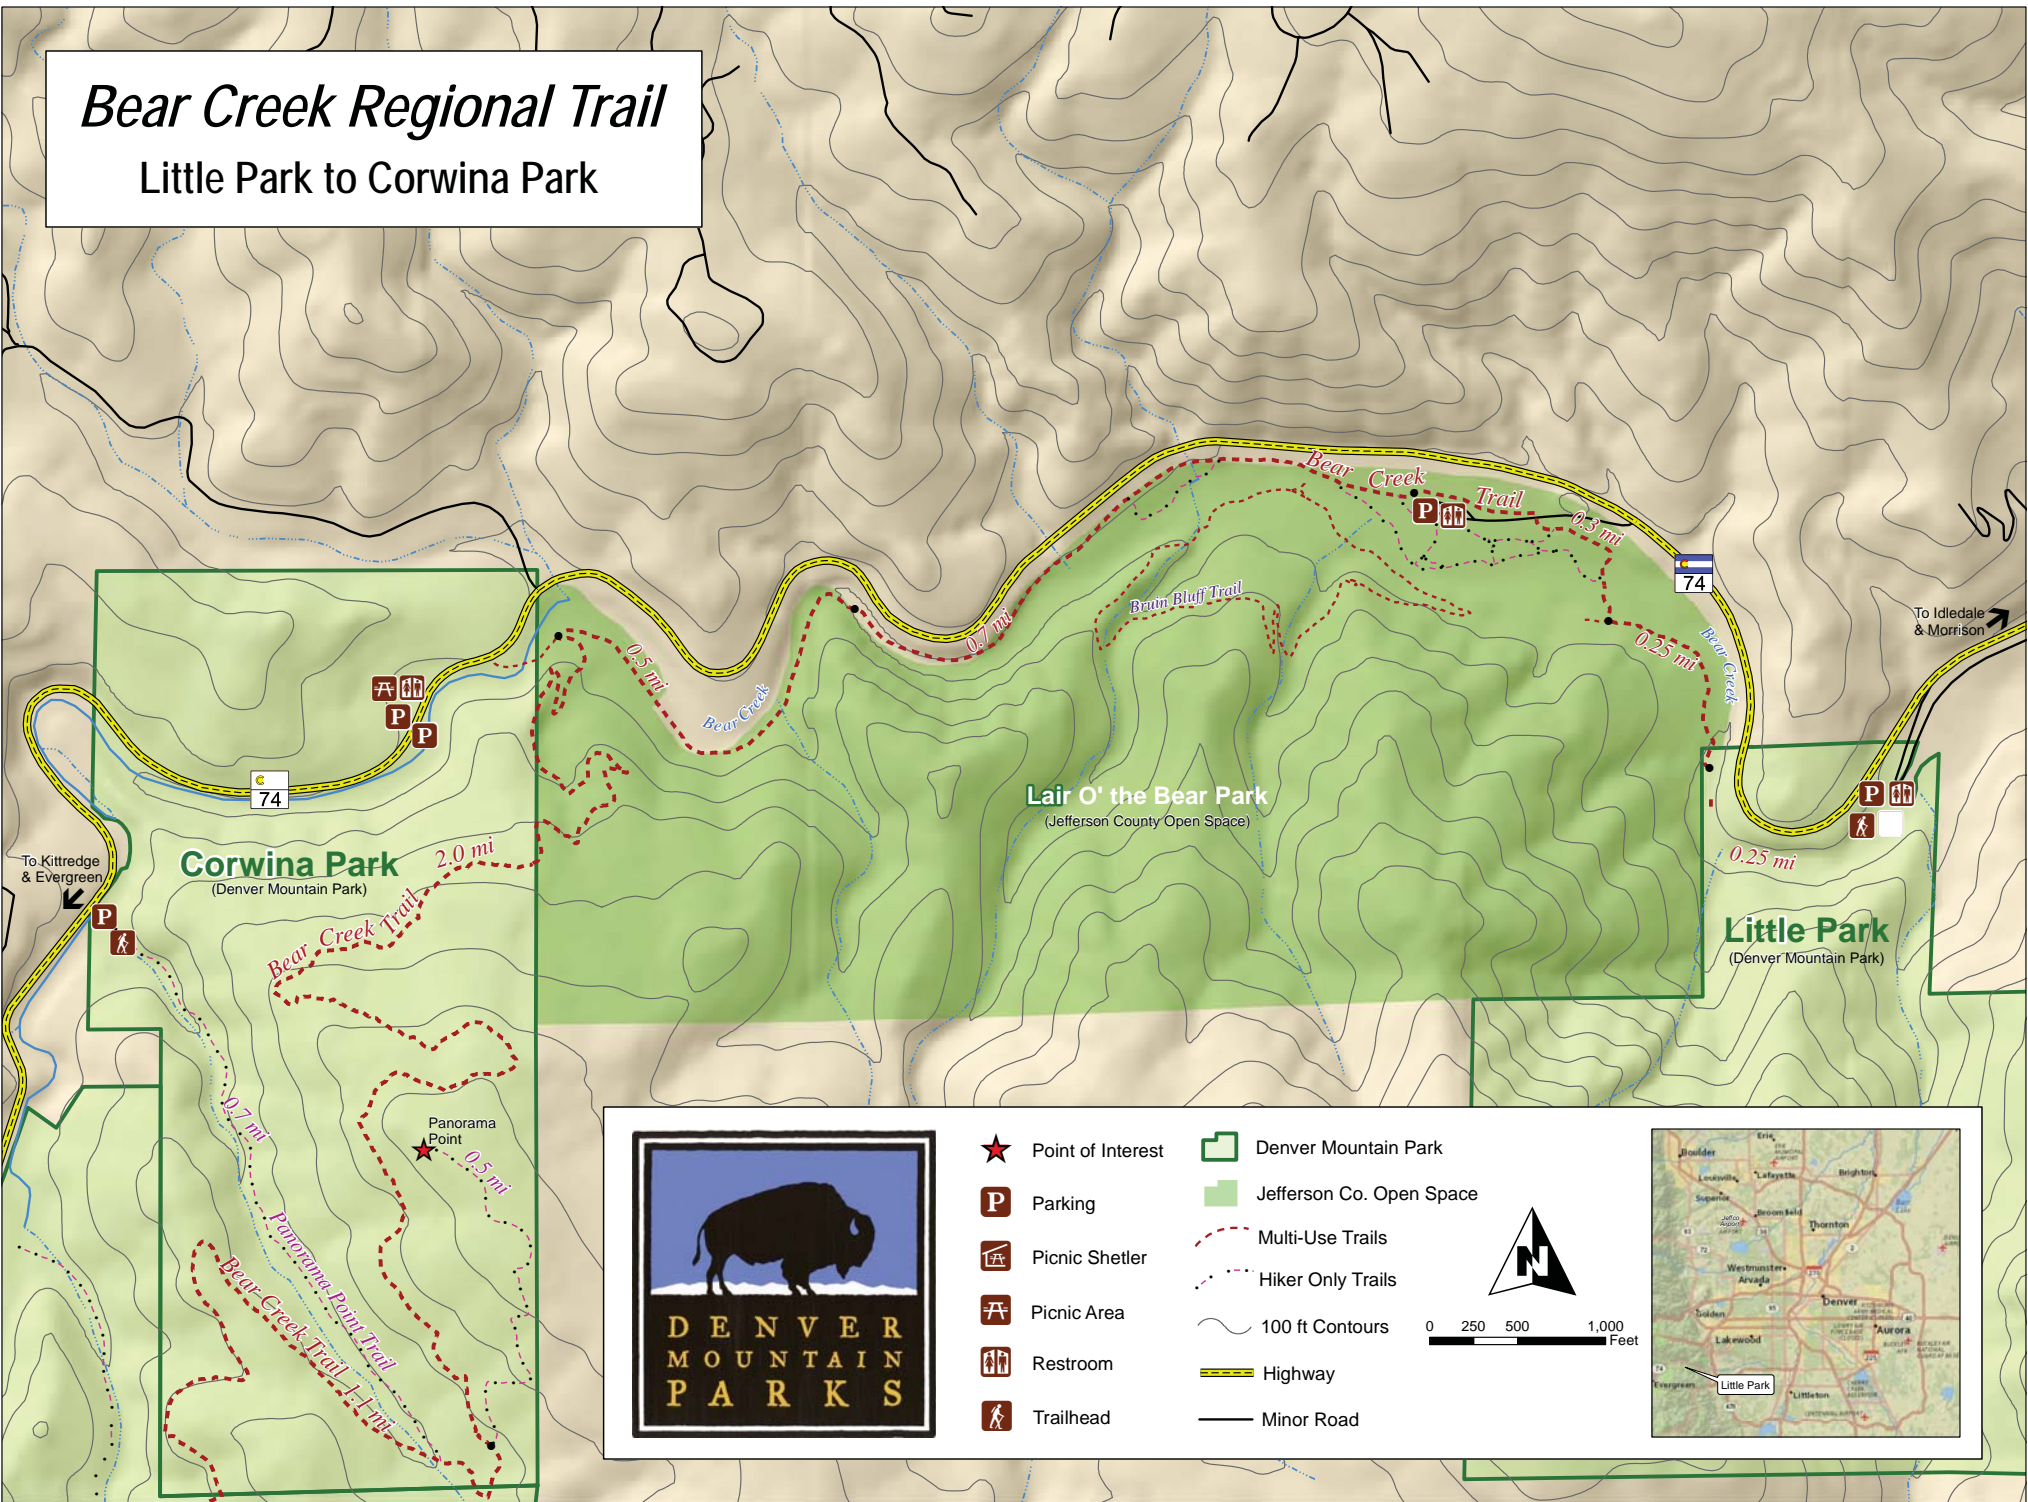

Bear Creek Regional Trail

Little Park to Corwina Park

- ★ Point of Interest
- P Parking
- 🏠 Picnic Shelter
- 🍷 Picnic Area
- 🚻 Restroom
- 🚶 Trailhead
- 🗺 Denver Mountain Park
- 🌿 Jefferson Co. Open Space
- Multi-Use Trails
- ⋯ Hiker Only Trails
- ~ 100 ft Contours
- == Highway
- Minor Road