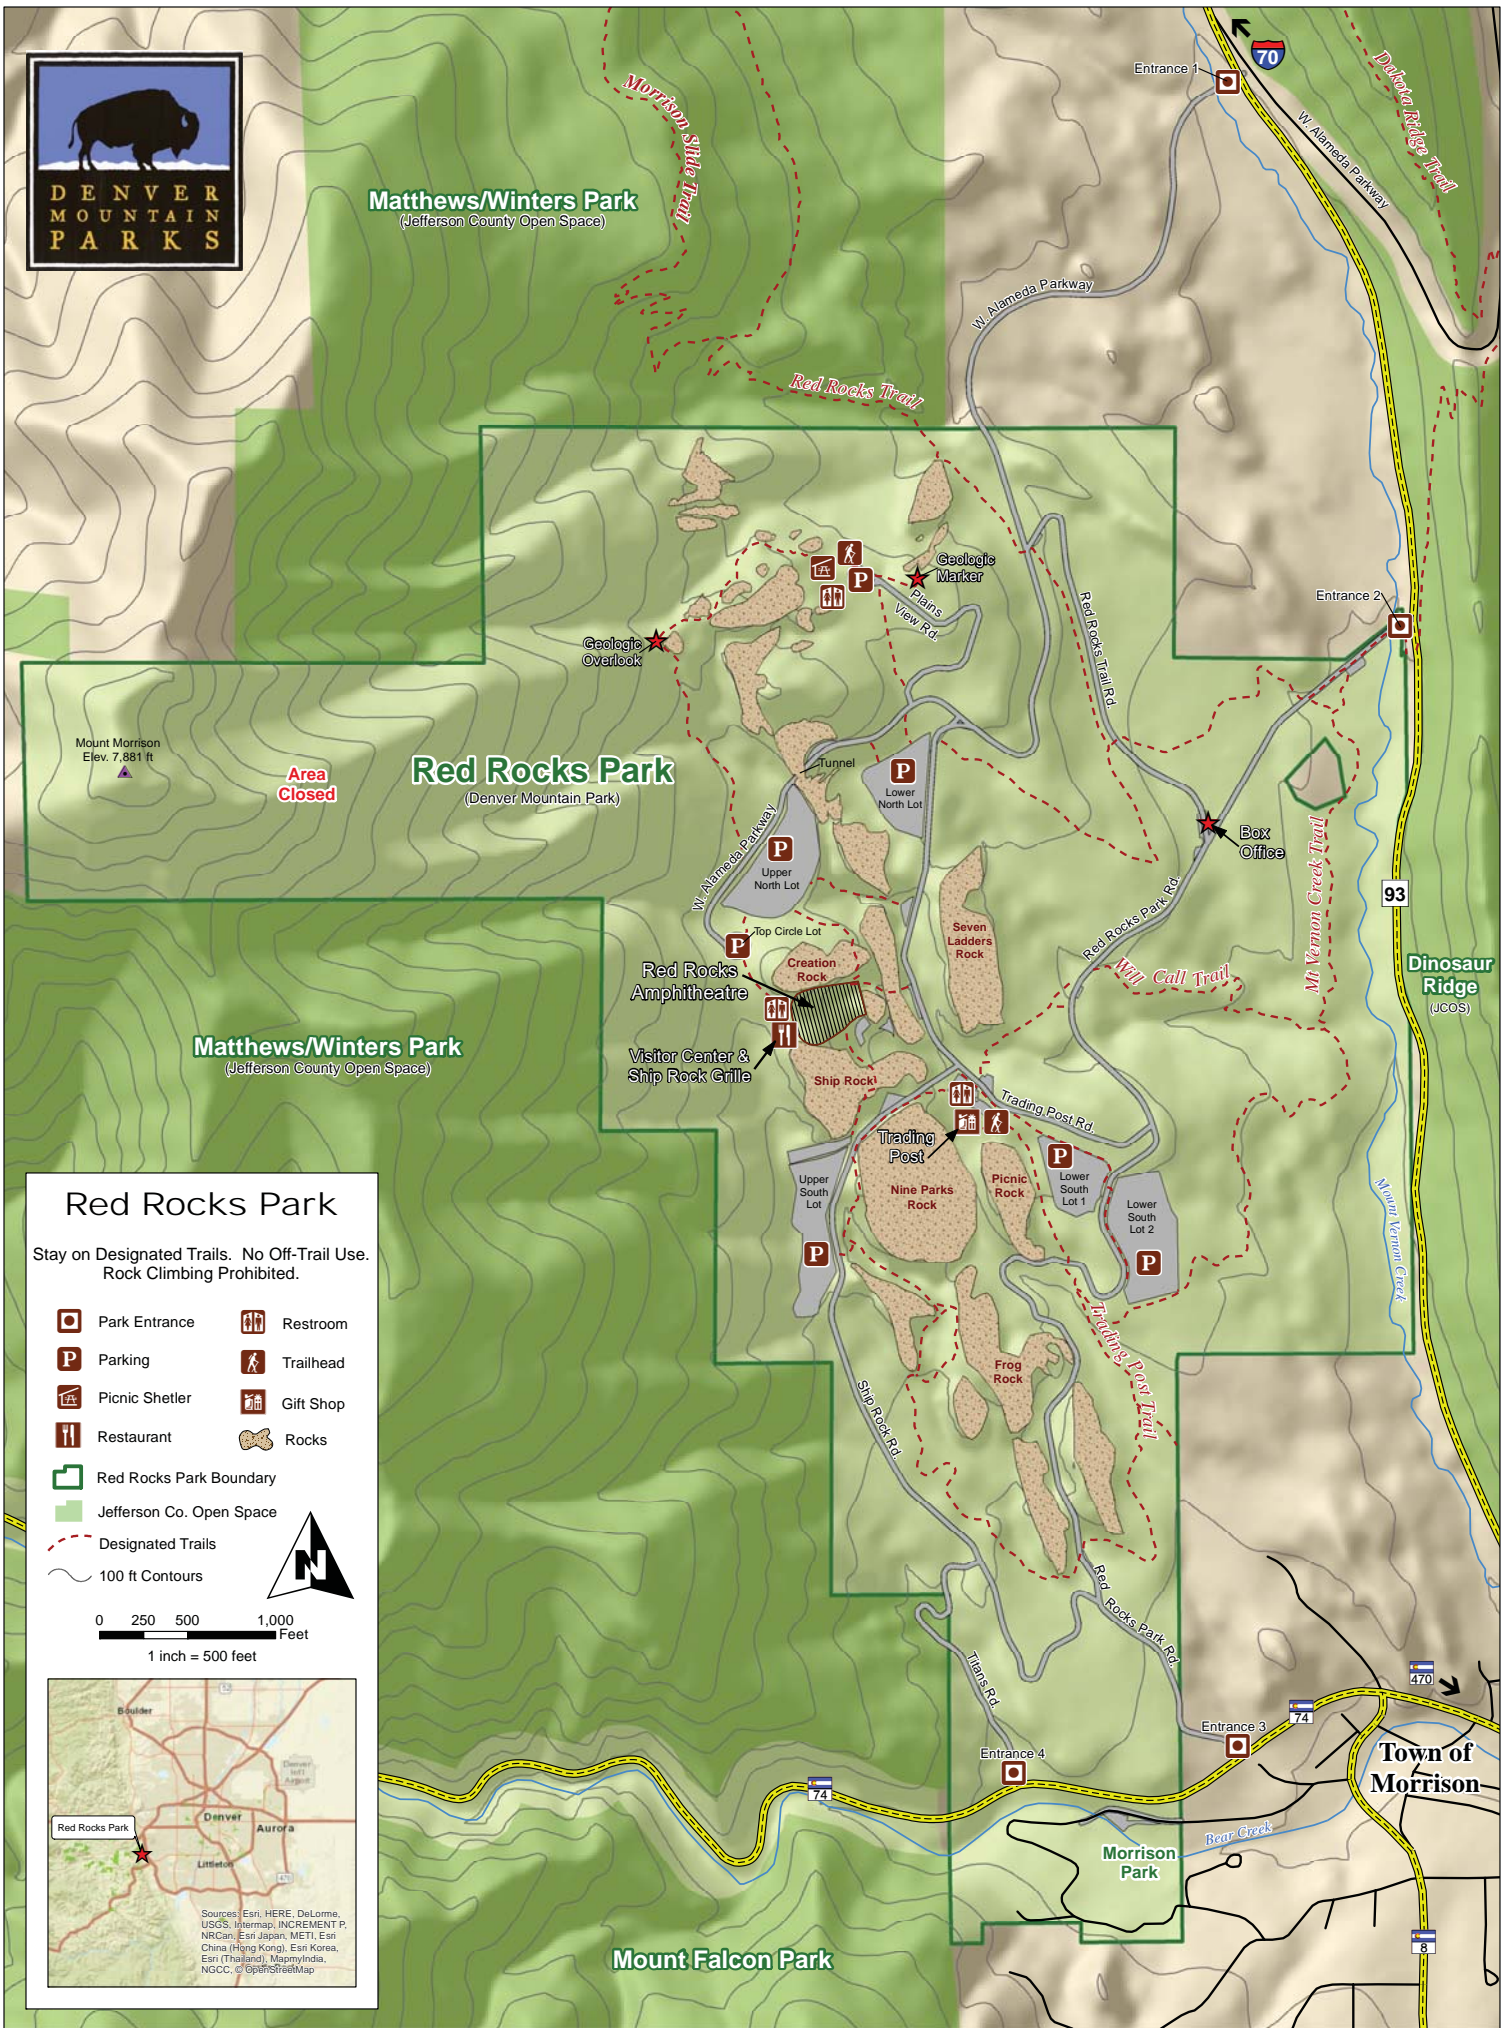

Matthews/Winters Park
(Jefferson County Open Space)

Red Rocks Park
(Denver Mountain Park)

Matthews/Winters Park
(Jefferson County Open Space)

Red Rocks Park

Stay on Designated Trails. No Off-Trail Use.
Rock Climbing Prohibited.

- Park Entrance
- Restroom
- Parking
- Trailhead
- Picnic Shelter
- Gift Shop
- Restaurant
- Rocks

- Red Rocks Park Boundary
- Jefferson Co. Open Space

- Designated Trails
- 100 ft Contours

0 250 500 1,000
Feet
1 inch = 500 feet

Mount Falcon Park

Town of Morrison