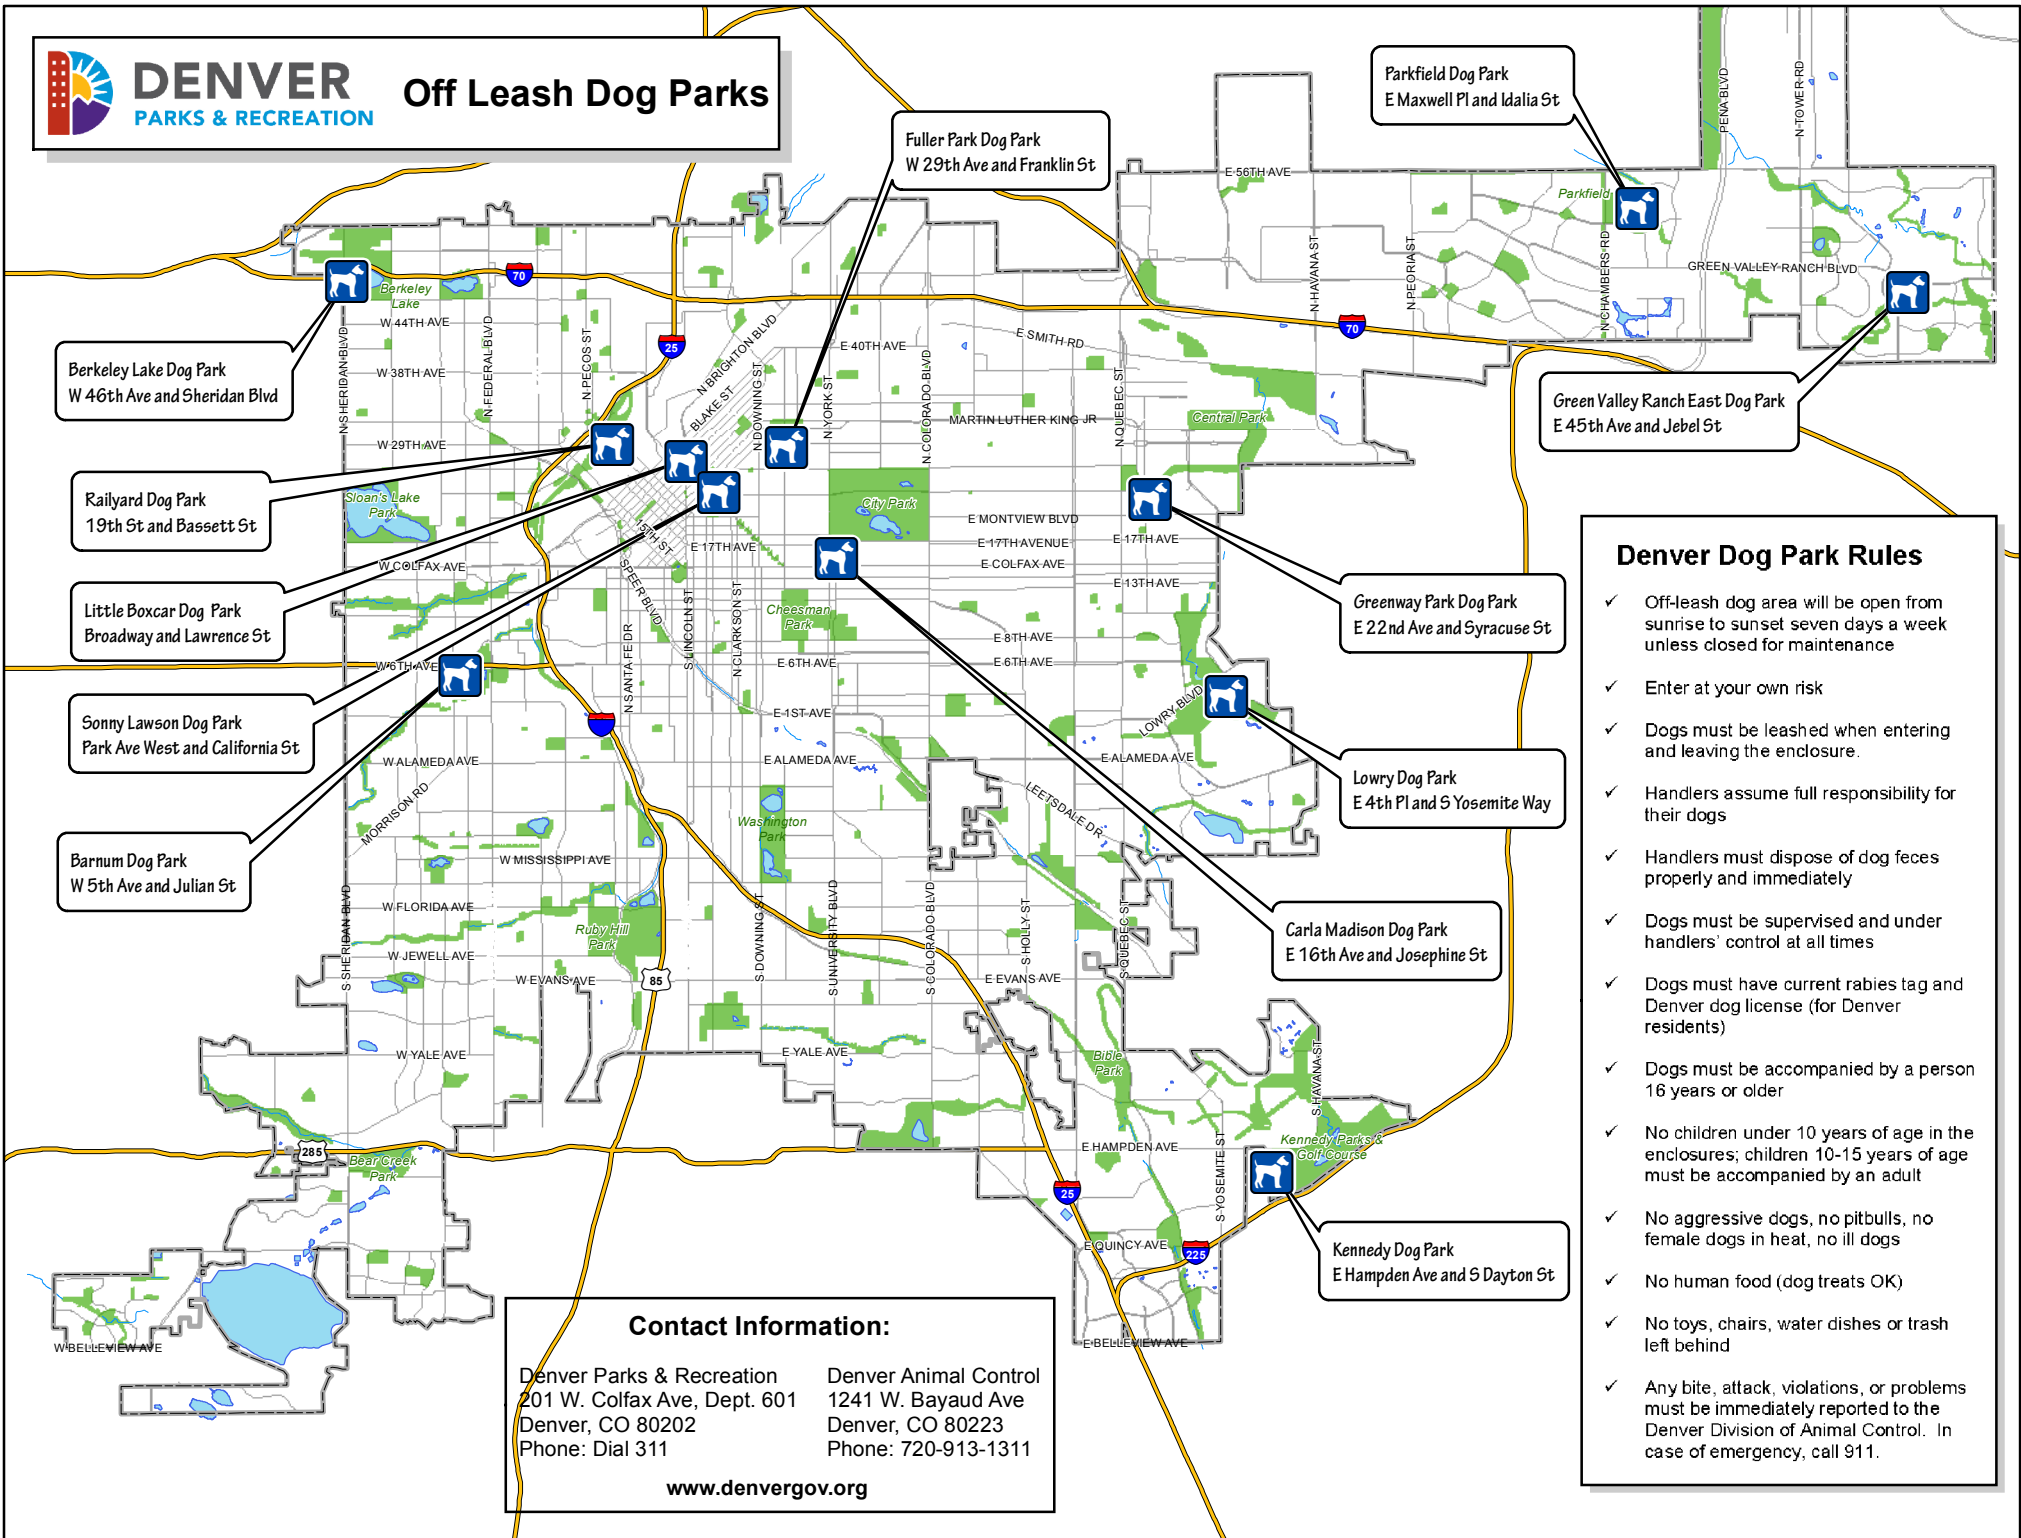

Off Leash Dog Parks

Berkeley Lake Dog Park
W 46th Ave and Sheridan Blvd

Railyard Dog Park
19th St and Bassett St

Little Boxcar Dog Park
Broadway and Lawrence St

Sonny Lawson Dog Park
Park Ave West and California St

Barnum Dog Park
W 5th Ave and Julian St

Fuller Park Dog Park
W 29th Ave and Franklin St

Parkfield Dog Park
E Maxwell Pl and Idalia St

Green Valley Ranch East Dog Park
E 45th Ave and Jebel St

Greenway Park Dog Park
E 22nd Ave and Syracuse St

Lowry Dog Park
E 4th Pl and S Yosemite Way

Carla Madison Dog Park
E 16th Ave and Josephine St

Kennedy Dog Park
E Hampden Ave and S Dayton St

Contact Information:

Denver Parks & Recreation 201 W. Colfax Ave, Dept. 601 Denver, CO 80202 Phone: Dial 311	Denver Animal Control 1241 W. Bayaud Ave Denver, CO 80223 Phone: 720-913-1311
--	--

www.denvergov.org

- Denver Dog Park Rules**
- ✓ Off-leash dog area will be open from sunrise to sunset seven days a week unless closed for maintenance
 - ✓ Enter at your own risk
 - ✓ Dogs must be leashed when entering and leaving the enclosure.
 - ✓ Handlers assume full responsibility for their dogs
 - ✓ Handlers must dispose of dog feces properly and immediately
 - ✓ Dogs must be supervised and under handlers' control at all times
 - ✓ Dogs must have current rabies tag and Denver dog license (for Denver residents)
 - ✓ Dogs must be accompanied by a person 16 years or older
 - ✓ No children under 10 years of age in the enclosures; children 10-15 years of age must be accompanied by an adult
 - ✓ No aggressive dogs, no pitbulls, no female dogs in heat, no ill dogs
 - ✓ No human food (dog treats OK)
 - ✓ No toys, chairs, water dishes or trash left behind
 - ✓ Any bite, attack, violations, or problems must be immediately reported to the Denver Division of Animal Control. In case of emergency, call 911.