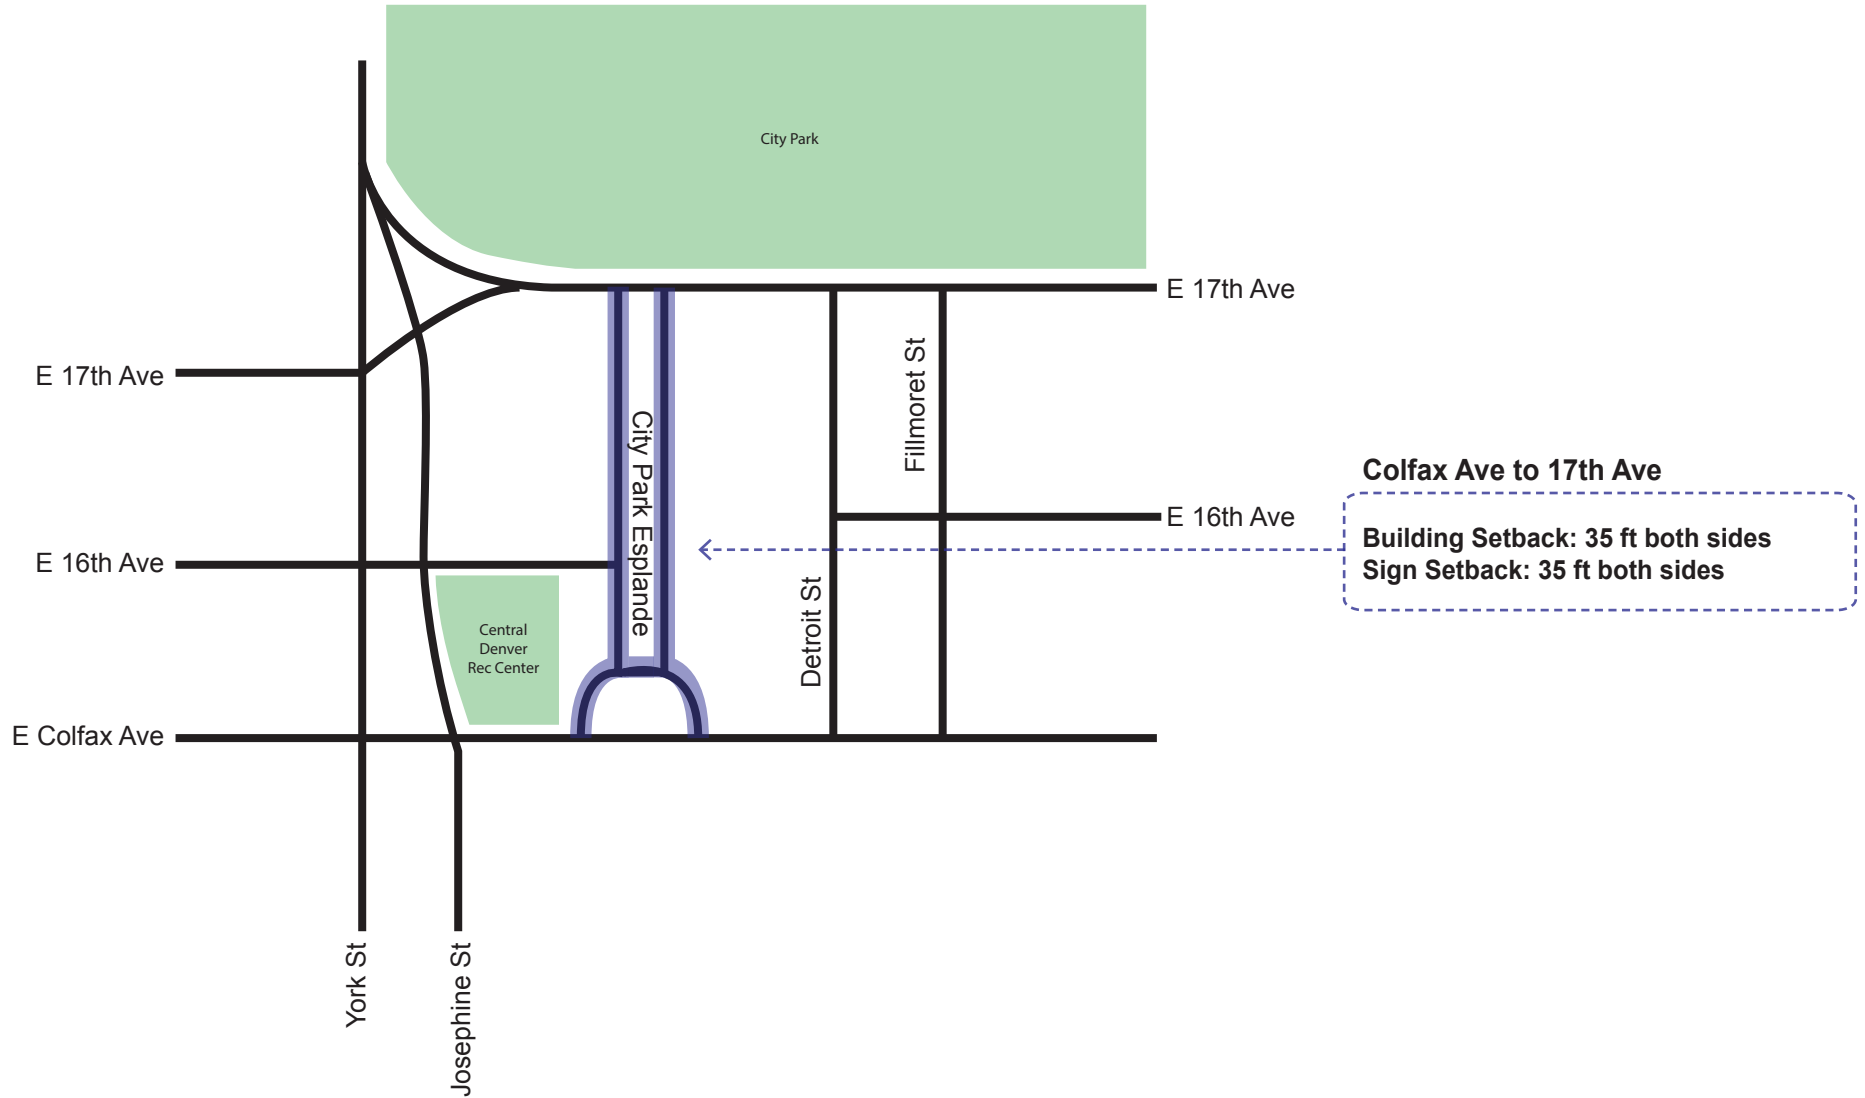

PARKWAY BUILDING LINE RESTRICTIONS

CITY PARK ESPLANDE PARKWAY

Designated from Colfax Ave to 17th Ave
Denver Historic District

Your guide to Denver Parks and Recreation Parkway Review

Structures located on private property along Denver designated parkways are subject to building line restrictions, or setbacks, in accordance with and subject to the standards, requirements, and procedures of this Policy.