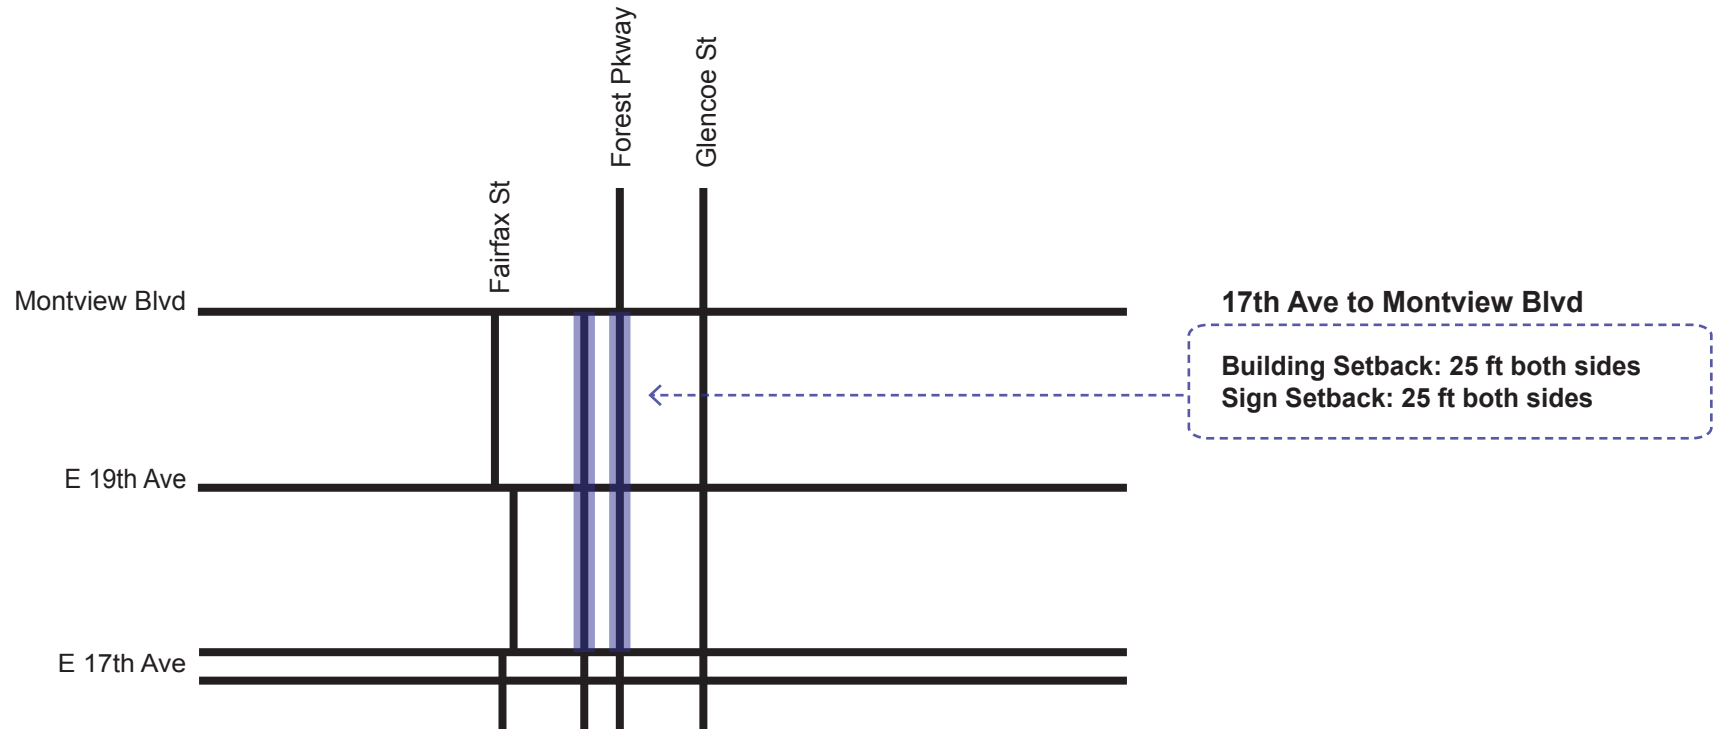

# PARKWAY BUILDING LINE RESTRICTIONS

## FOREST STREET PARKWAY Designated from 17th Ave to Montview Blvd Denver Historic District/National Historic District

Your guide to Denver Parks and Recreation Parkway Review

Structures located on private property along Denver designated parkways are subject to building line restrictions, or setbacks, in accordance with and subject to the standards, requirements, and procedures of this Policy.