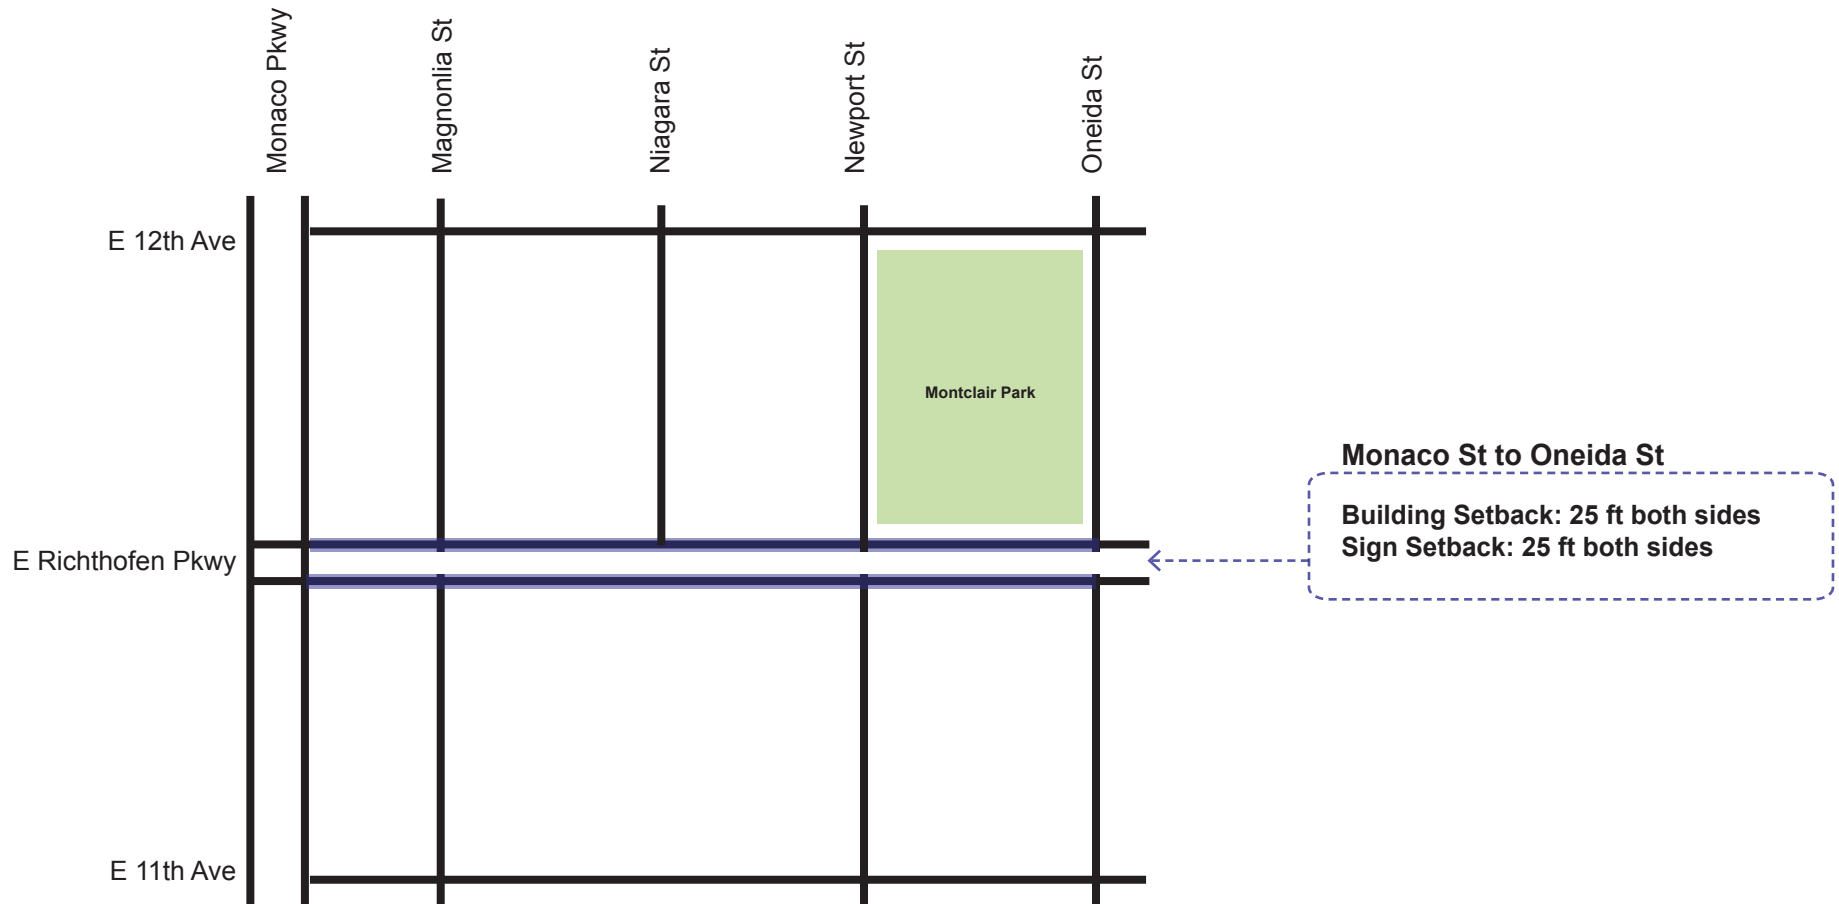

PARKWAY BUILDING LINE RESTRICTIONS

RICHTHOFEN PLACE PARKWAY

Designated from Monaco St to Oneida St
Denver Historic District

Your guide to Denver Parks and Recreation Parkway Review

Structures located on private property along Denver designated parkways are subject to building line restrictions, or setbacks, in accordance with and subject to the standards, requirements, and procedures of this Policy.