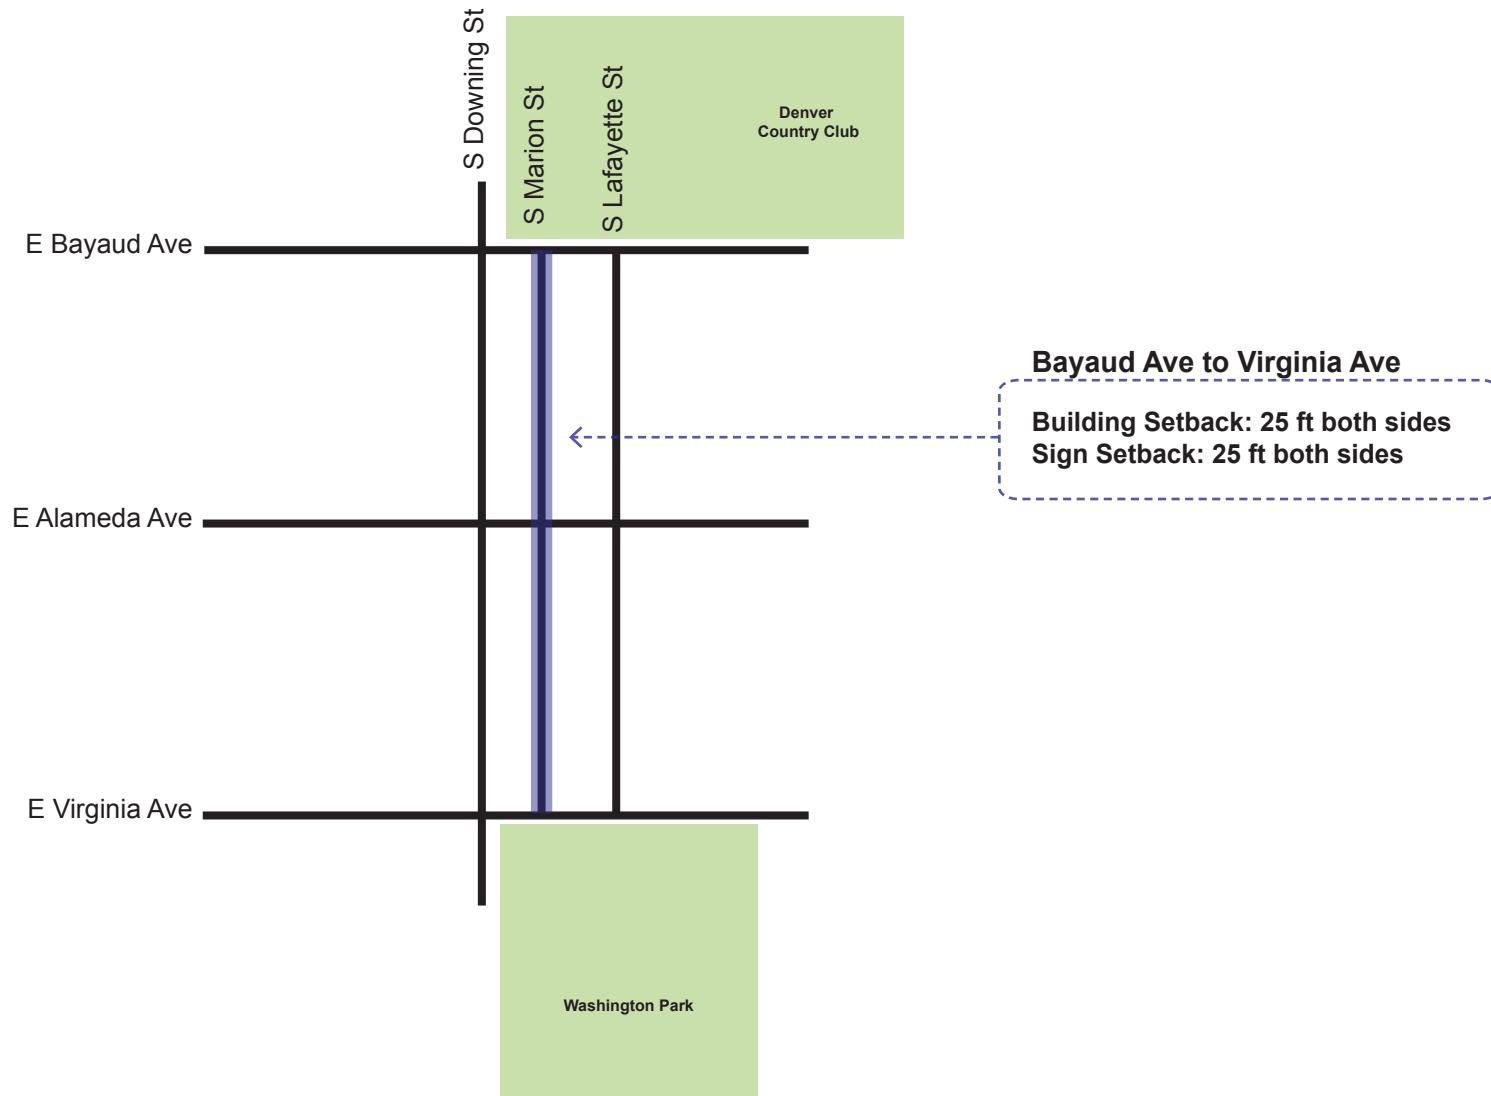

PARKWAY BUILDING LINE RESTRICTIONS

SOUTH MARION STREET PARKWAY

Designated from Bayaud Ave at Downing St to Virginia Ave at Marion St
Denver Historic District/National Historic District

Your guide to Denver Parks and Recreation Parkway Review

Structures located on private property along Denver designated parkways are subject to building line restrictions, or setbacks, in accordance with and subject to the standards, requirements, and procedures of this Policy.