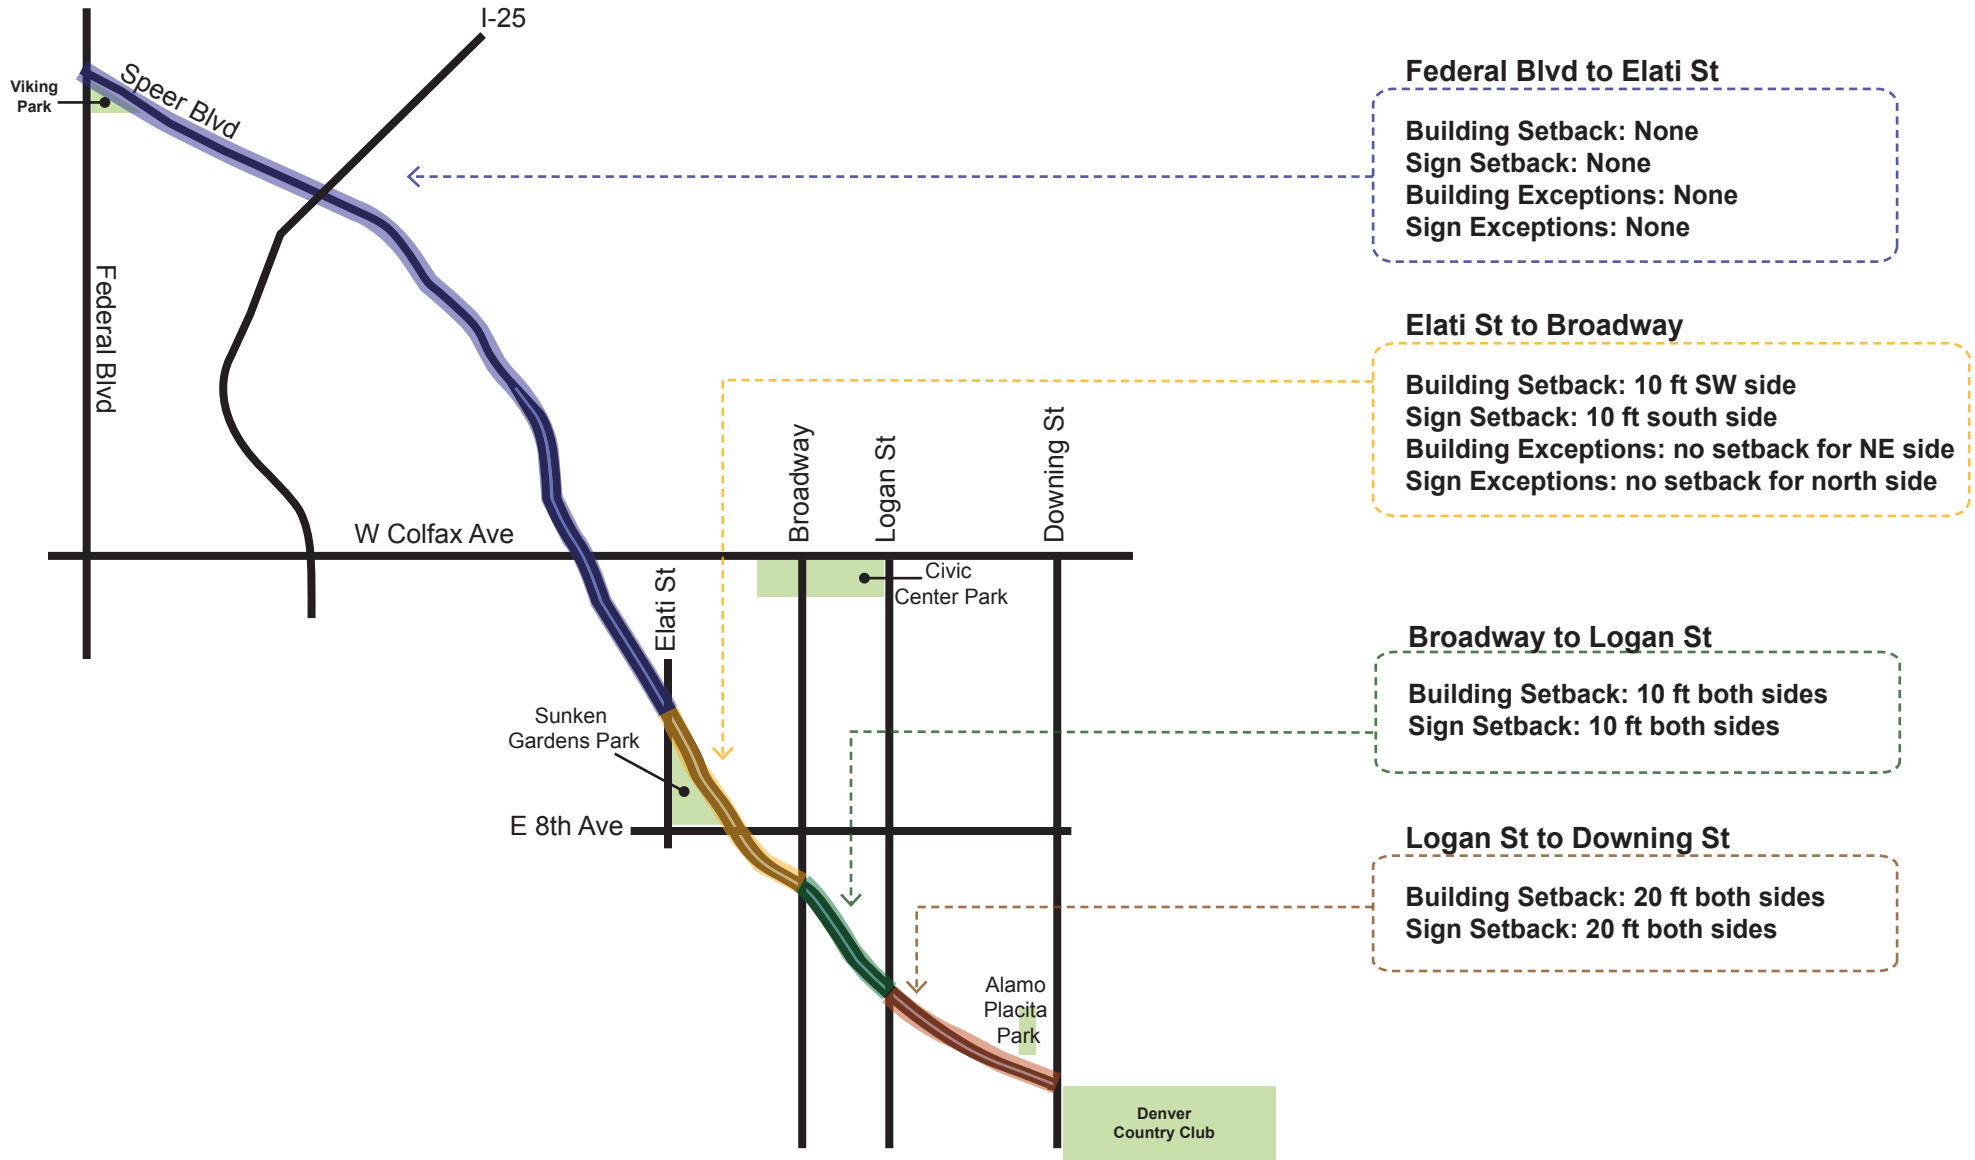

# PARKWAY BUILDING LINE RESTRICTIONS

## SPEER BLVD PARKWAY Designated from Federal Blvd to Downing St Denver Historic District/National Historic District

Your guide to Denver Parks and Recreation Parkway Review

Structures located on private property along Denver designated parkways are subject to building line restrictions, or setbacks, in accordance with and subject to the standards, requirements, and procedures of this Policy.