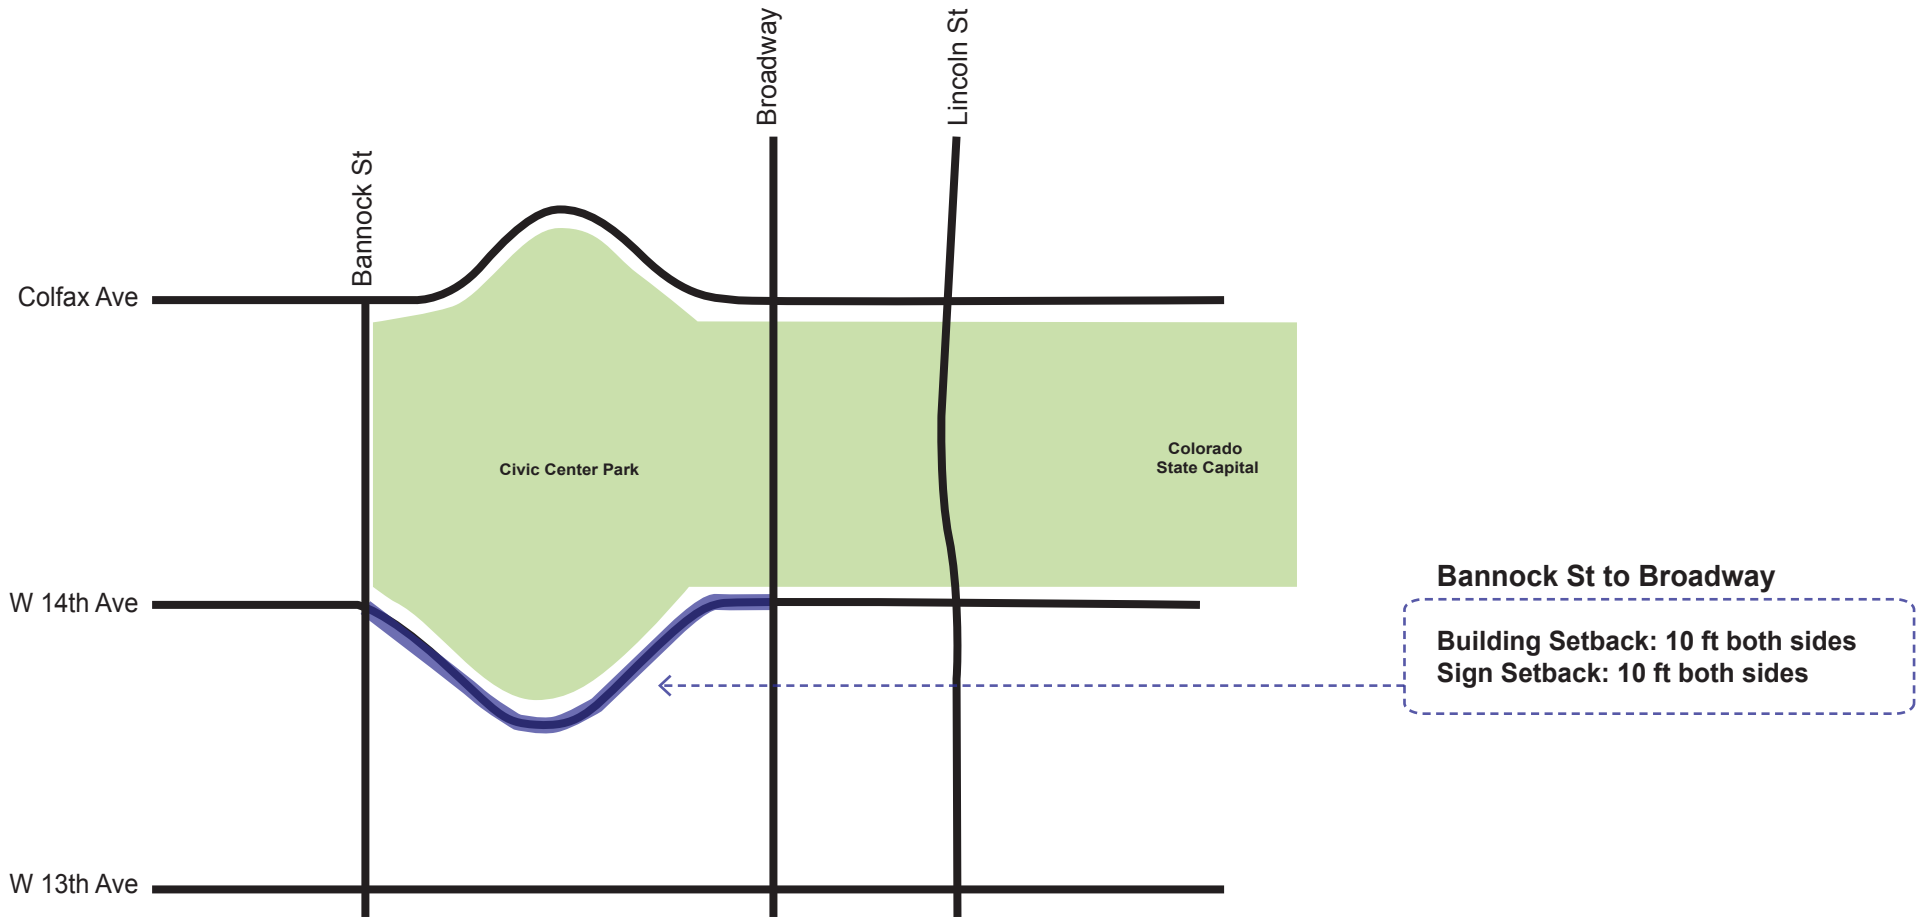

# PARKWAY BUILDING LINE RESTRICTIONS

## WEST 14TH AVENUE PARKWAY

Designated from Bannock St to Broadway  
Denver Historic District/National Historic District

Your guide to Denver Parks and Recreation Parkway Review

Structures located on private property along Denver designated parkways are subject to building line restrictions, or setbacks, in accordance with and subject to the standards, requirements, and procedures of this Policy.