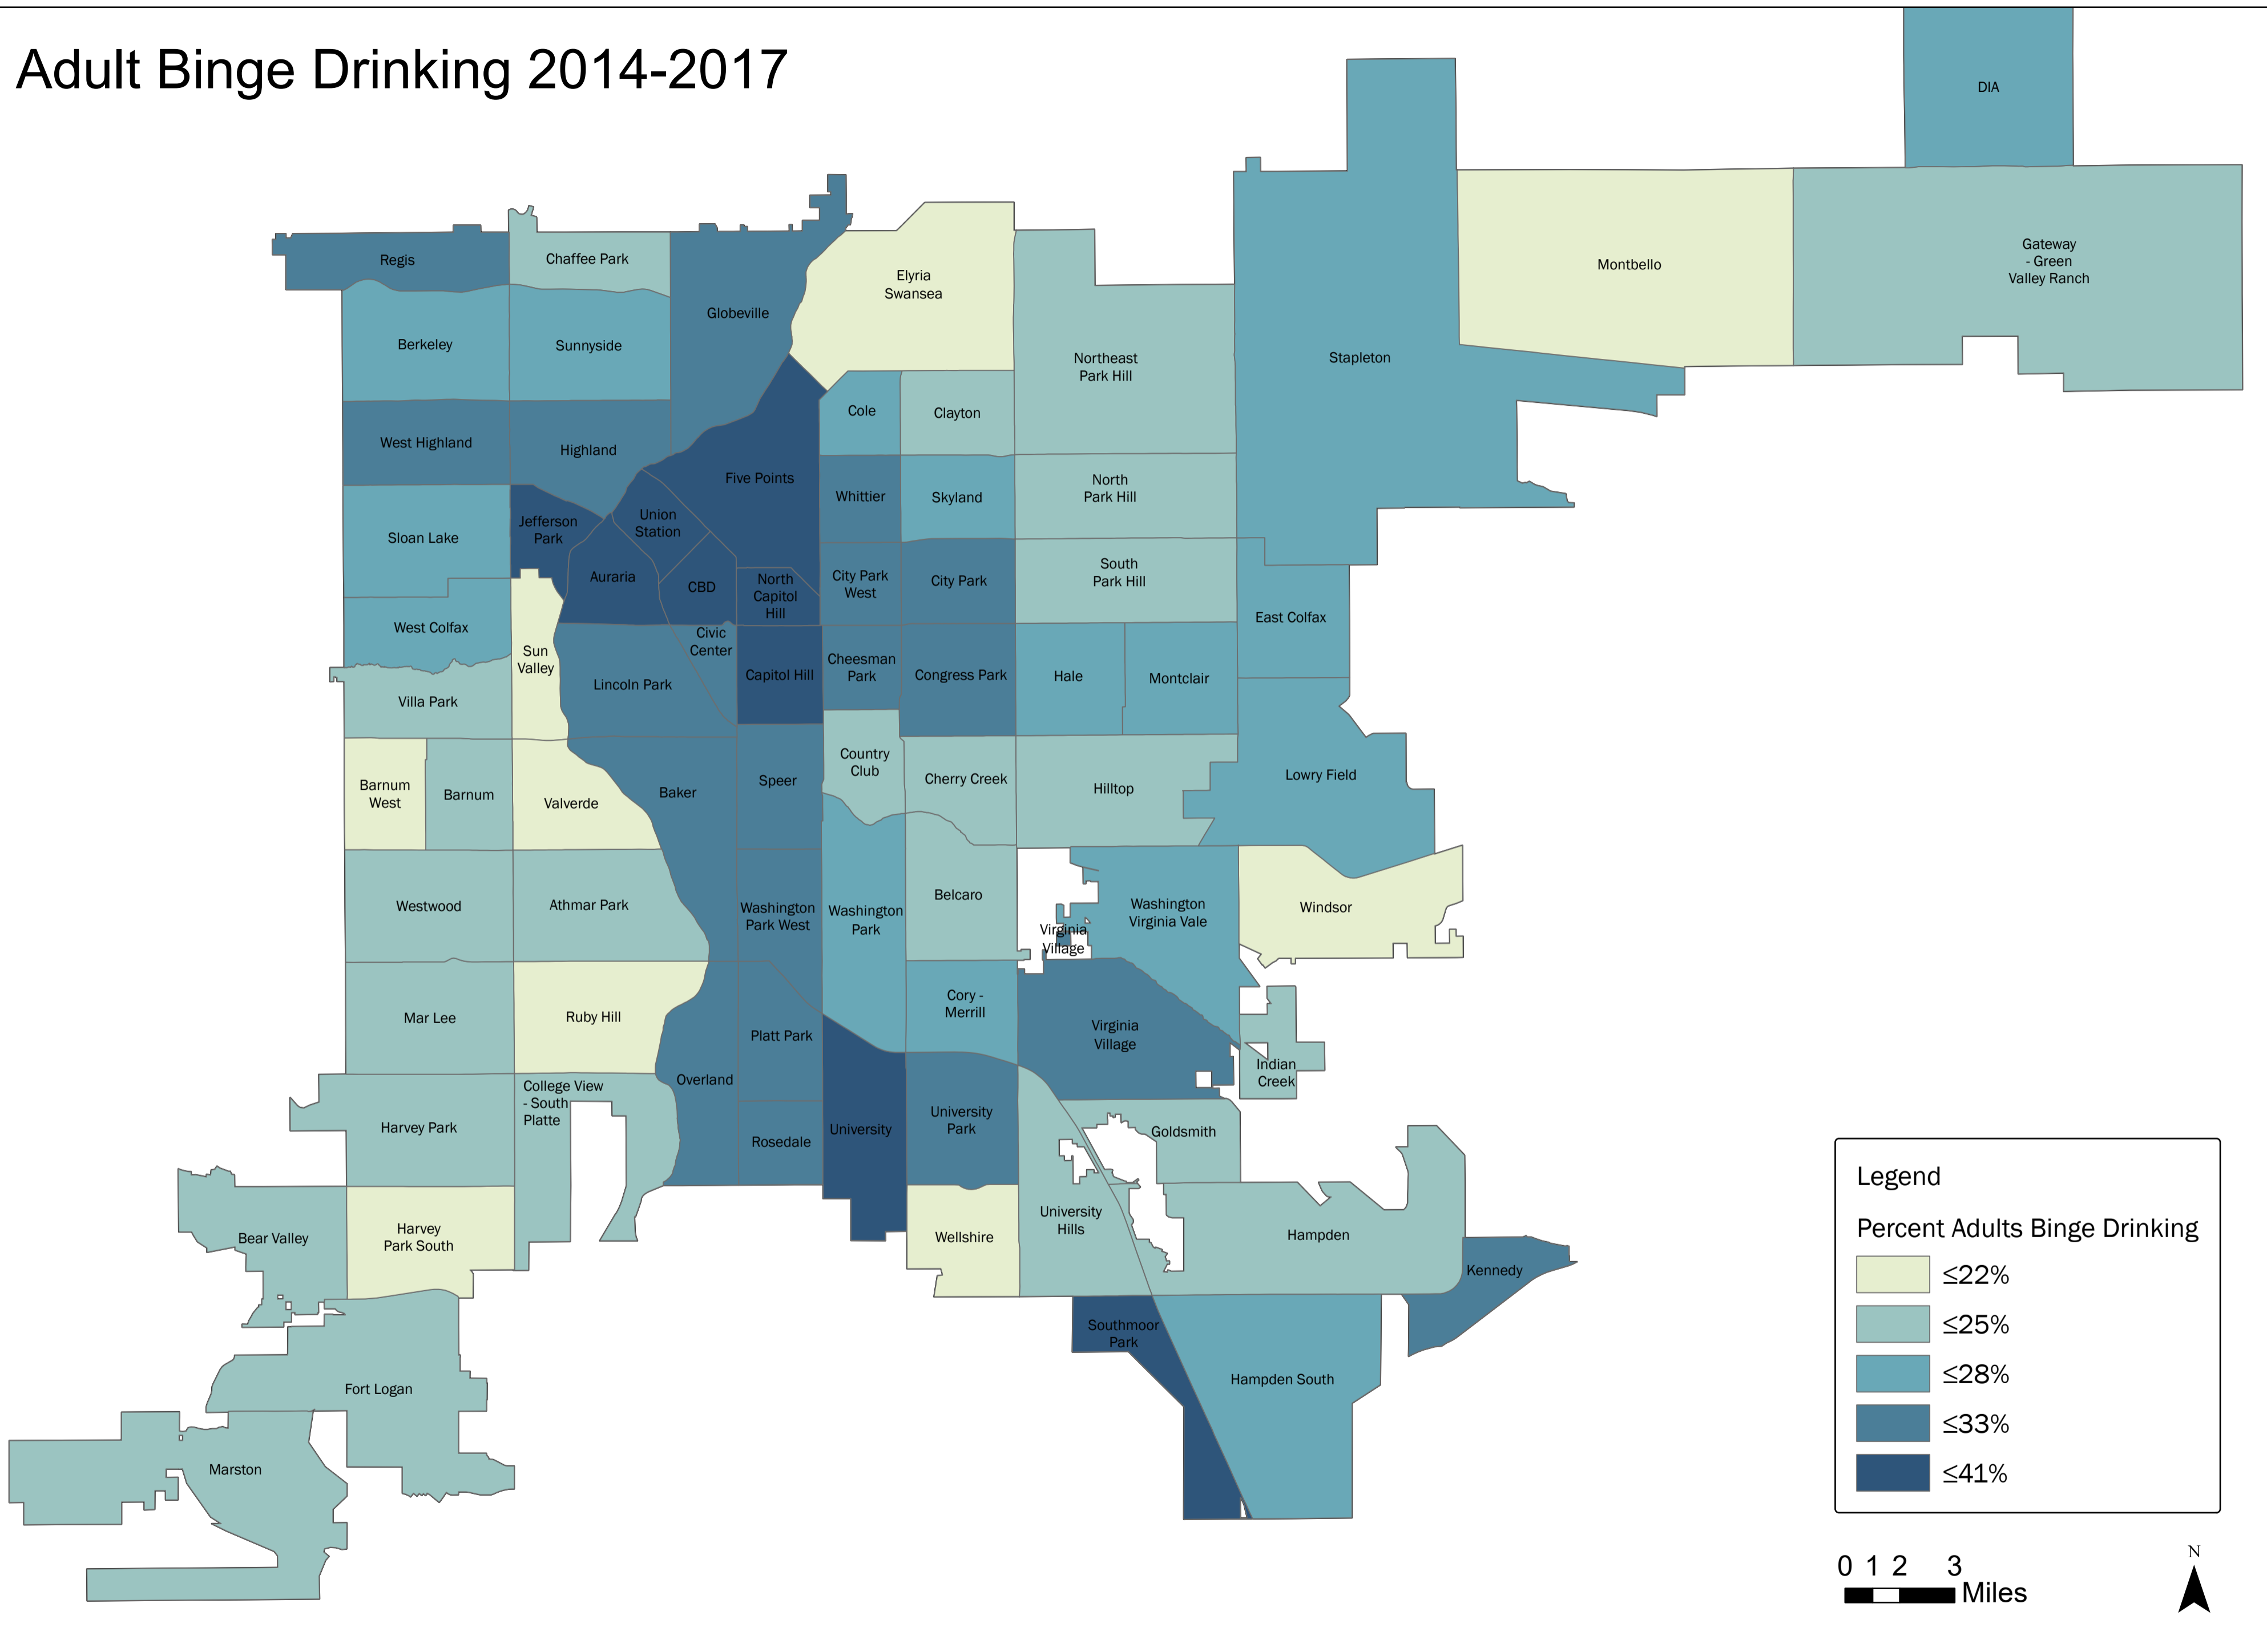

Adult Binge Drinking 2014-2017

Legend

Percent Adults Binge Drinking

- ≤22%
- ≤25%
- ≤28%
- ≤33%
- ≤41%

0 1 2 3 Miles

N