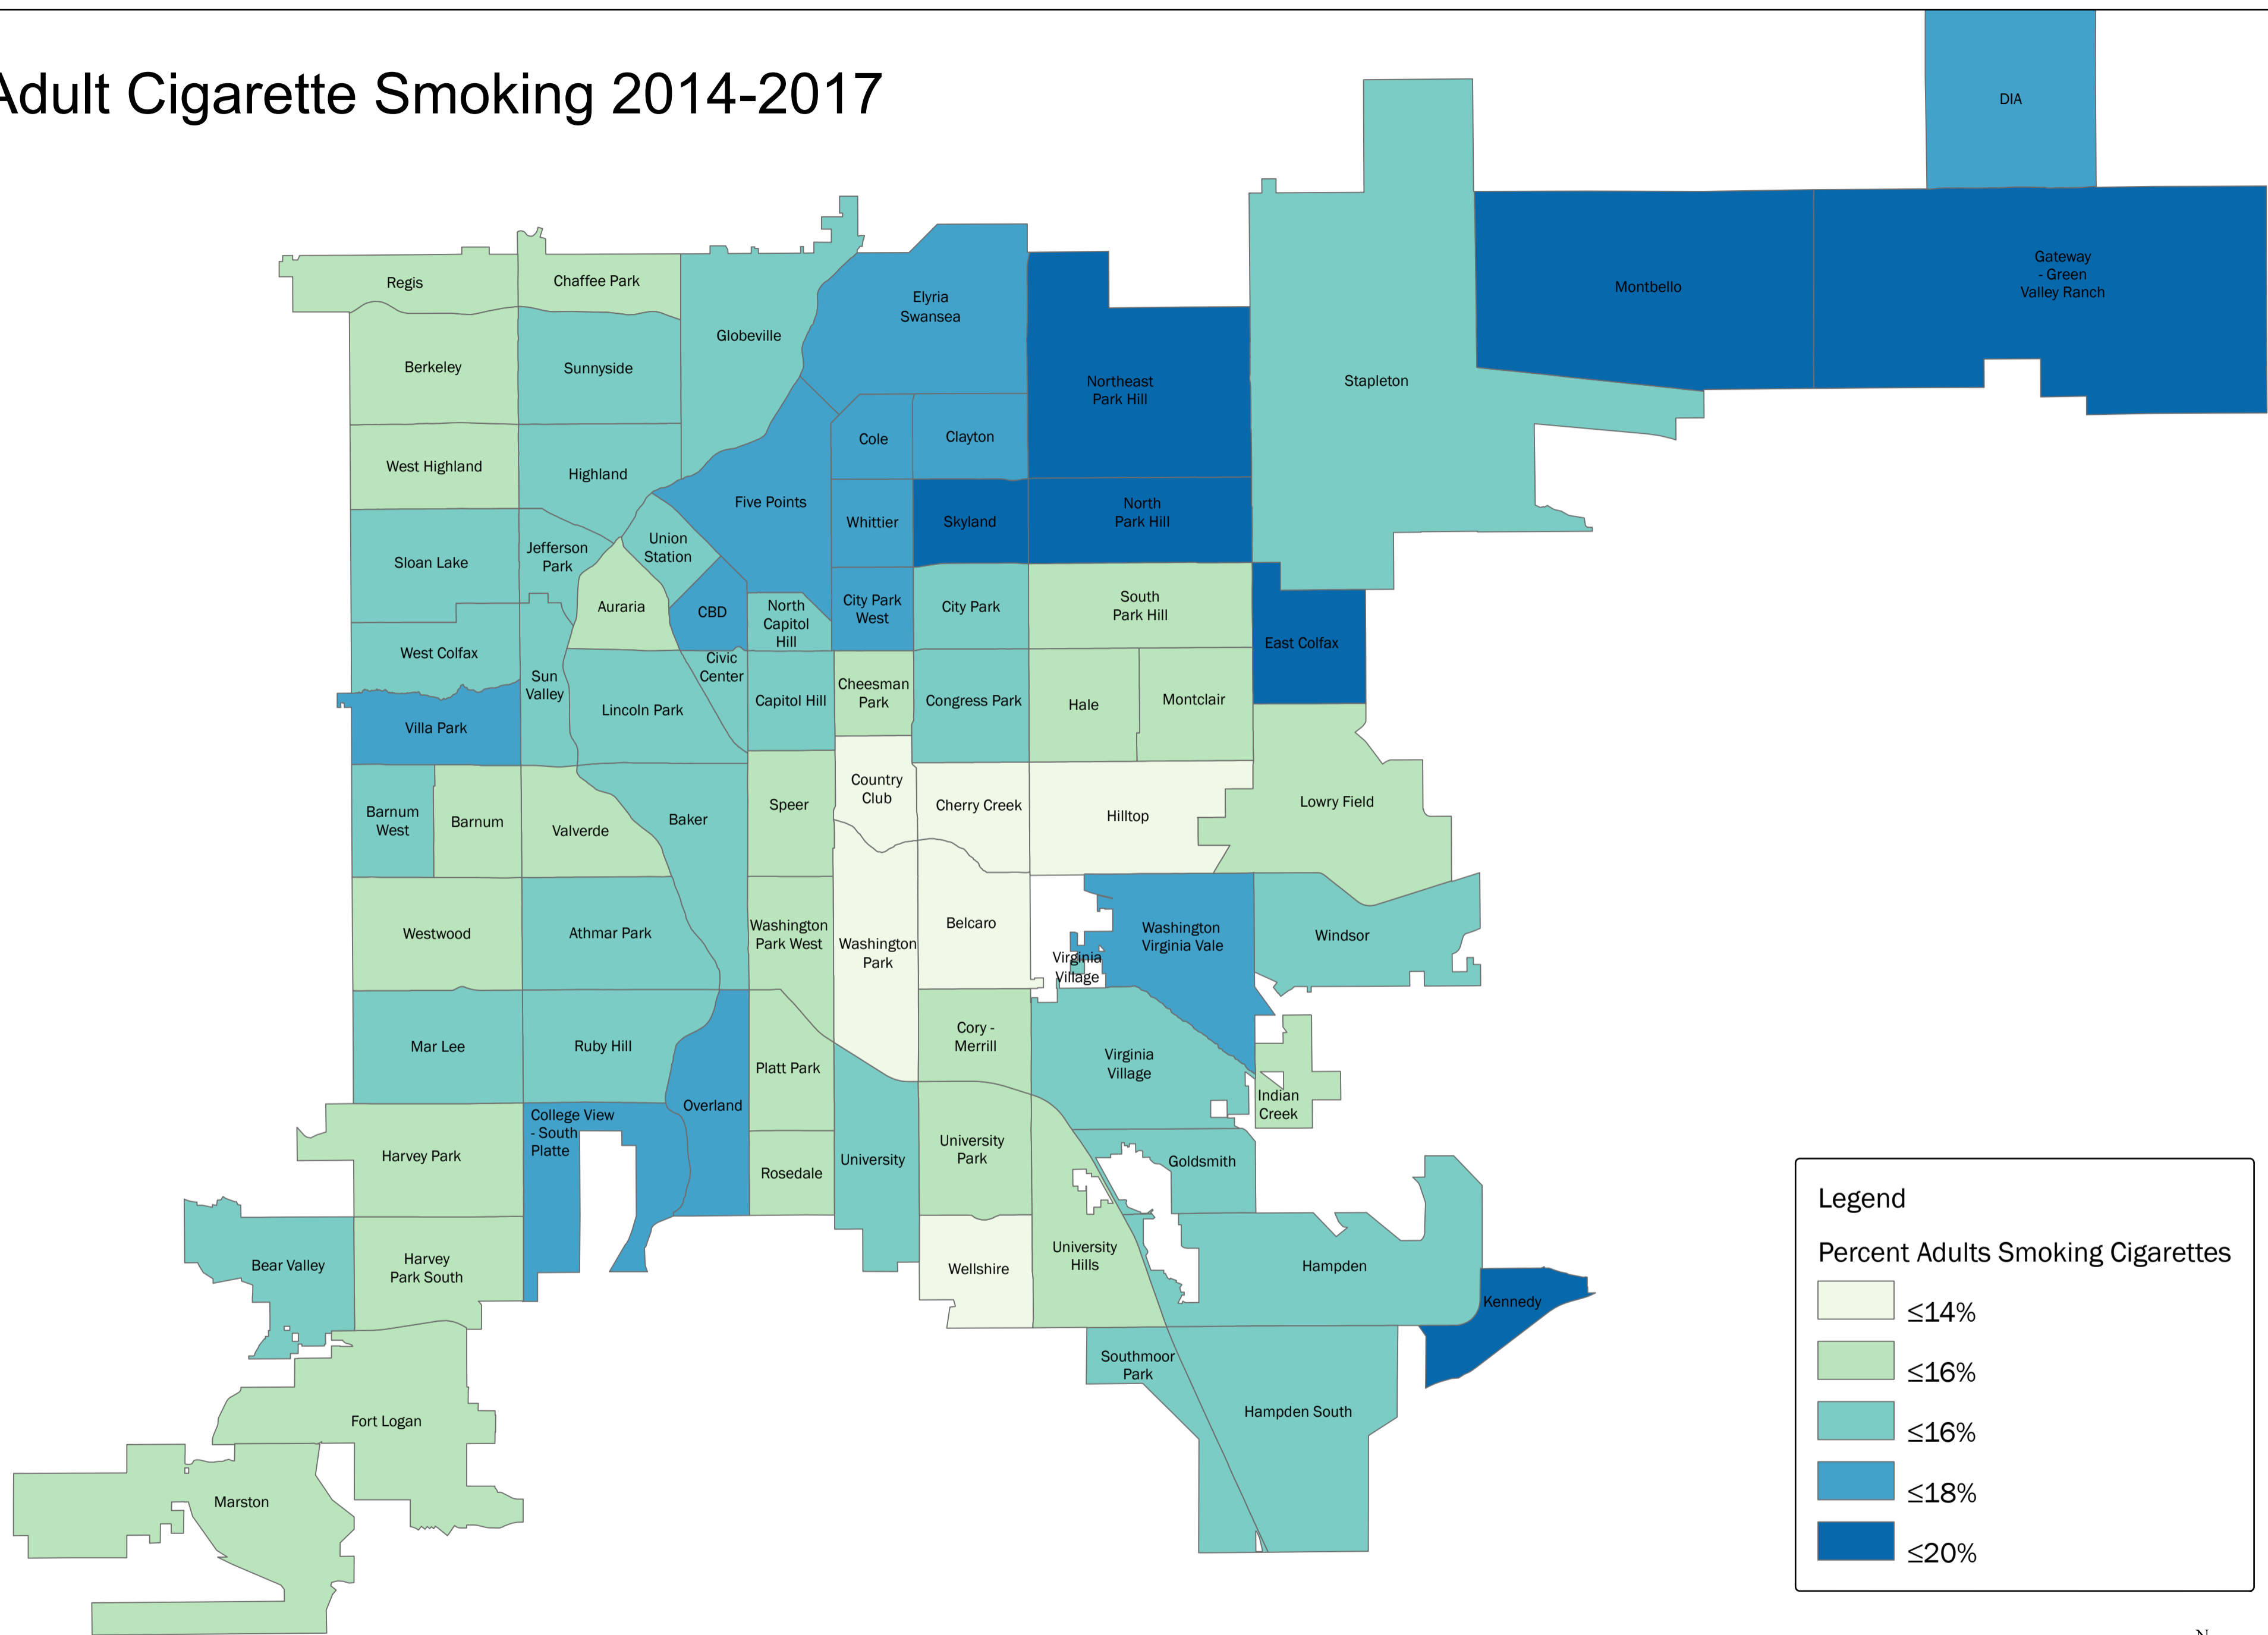

Adult Cigarette Smoking 2014-2017

Legend

Percent Adults Smoking Cigarettes

- ≤14%
- ≤16%
- ≤16%
- ≤18%
- ≤20%