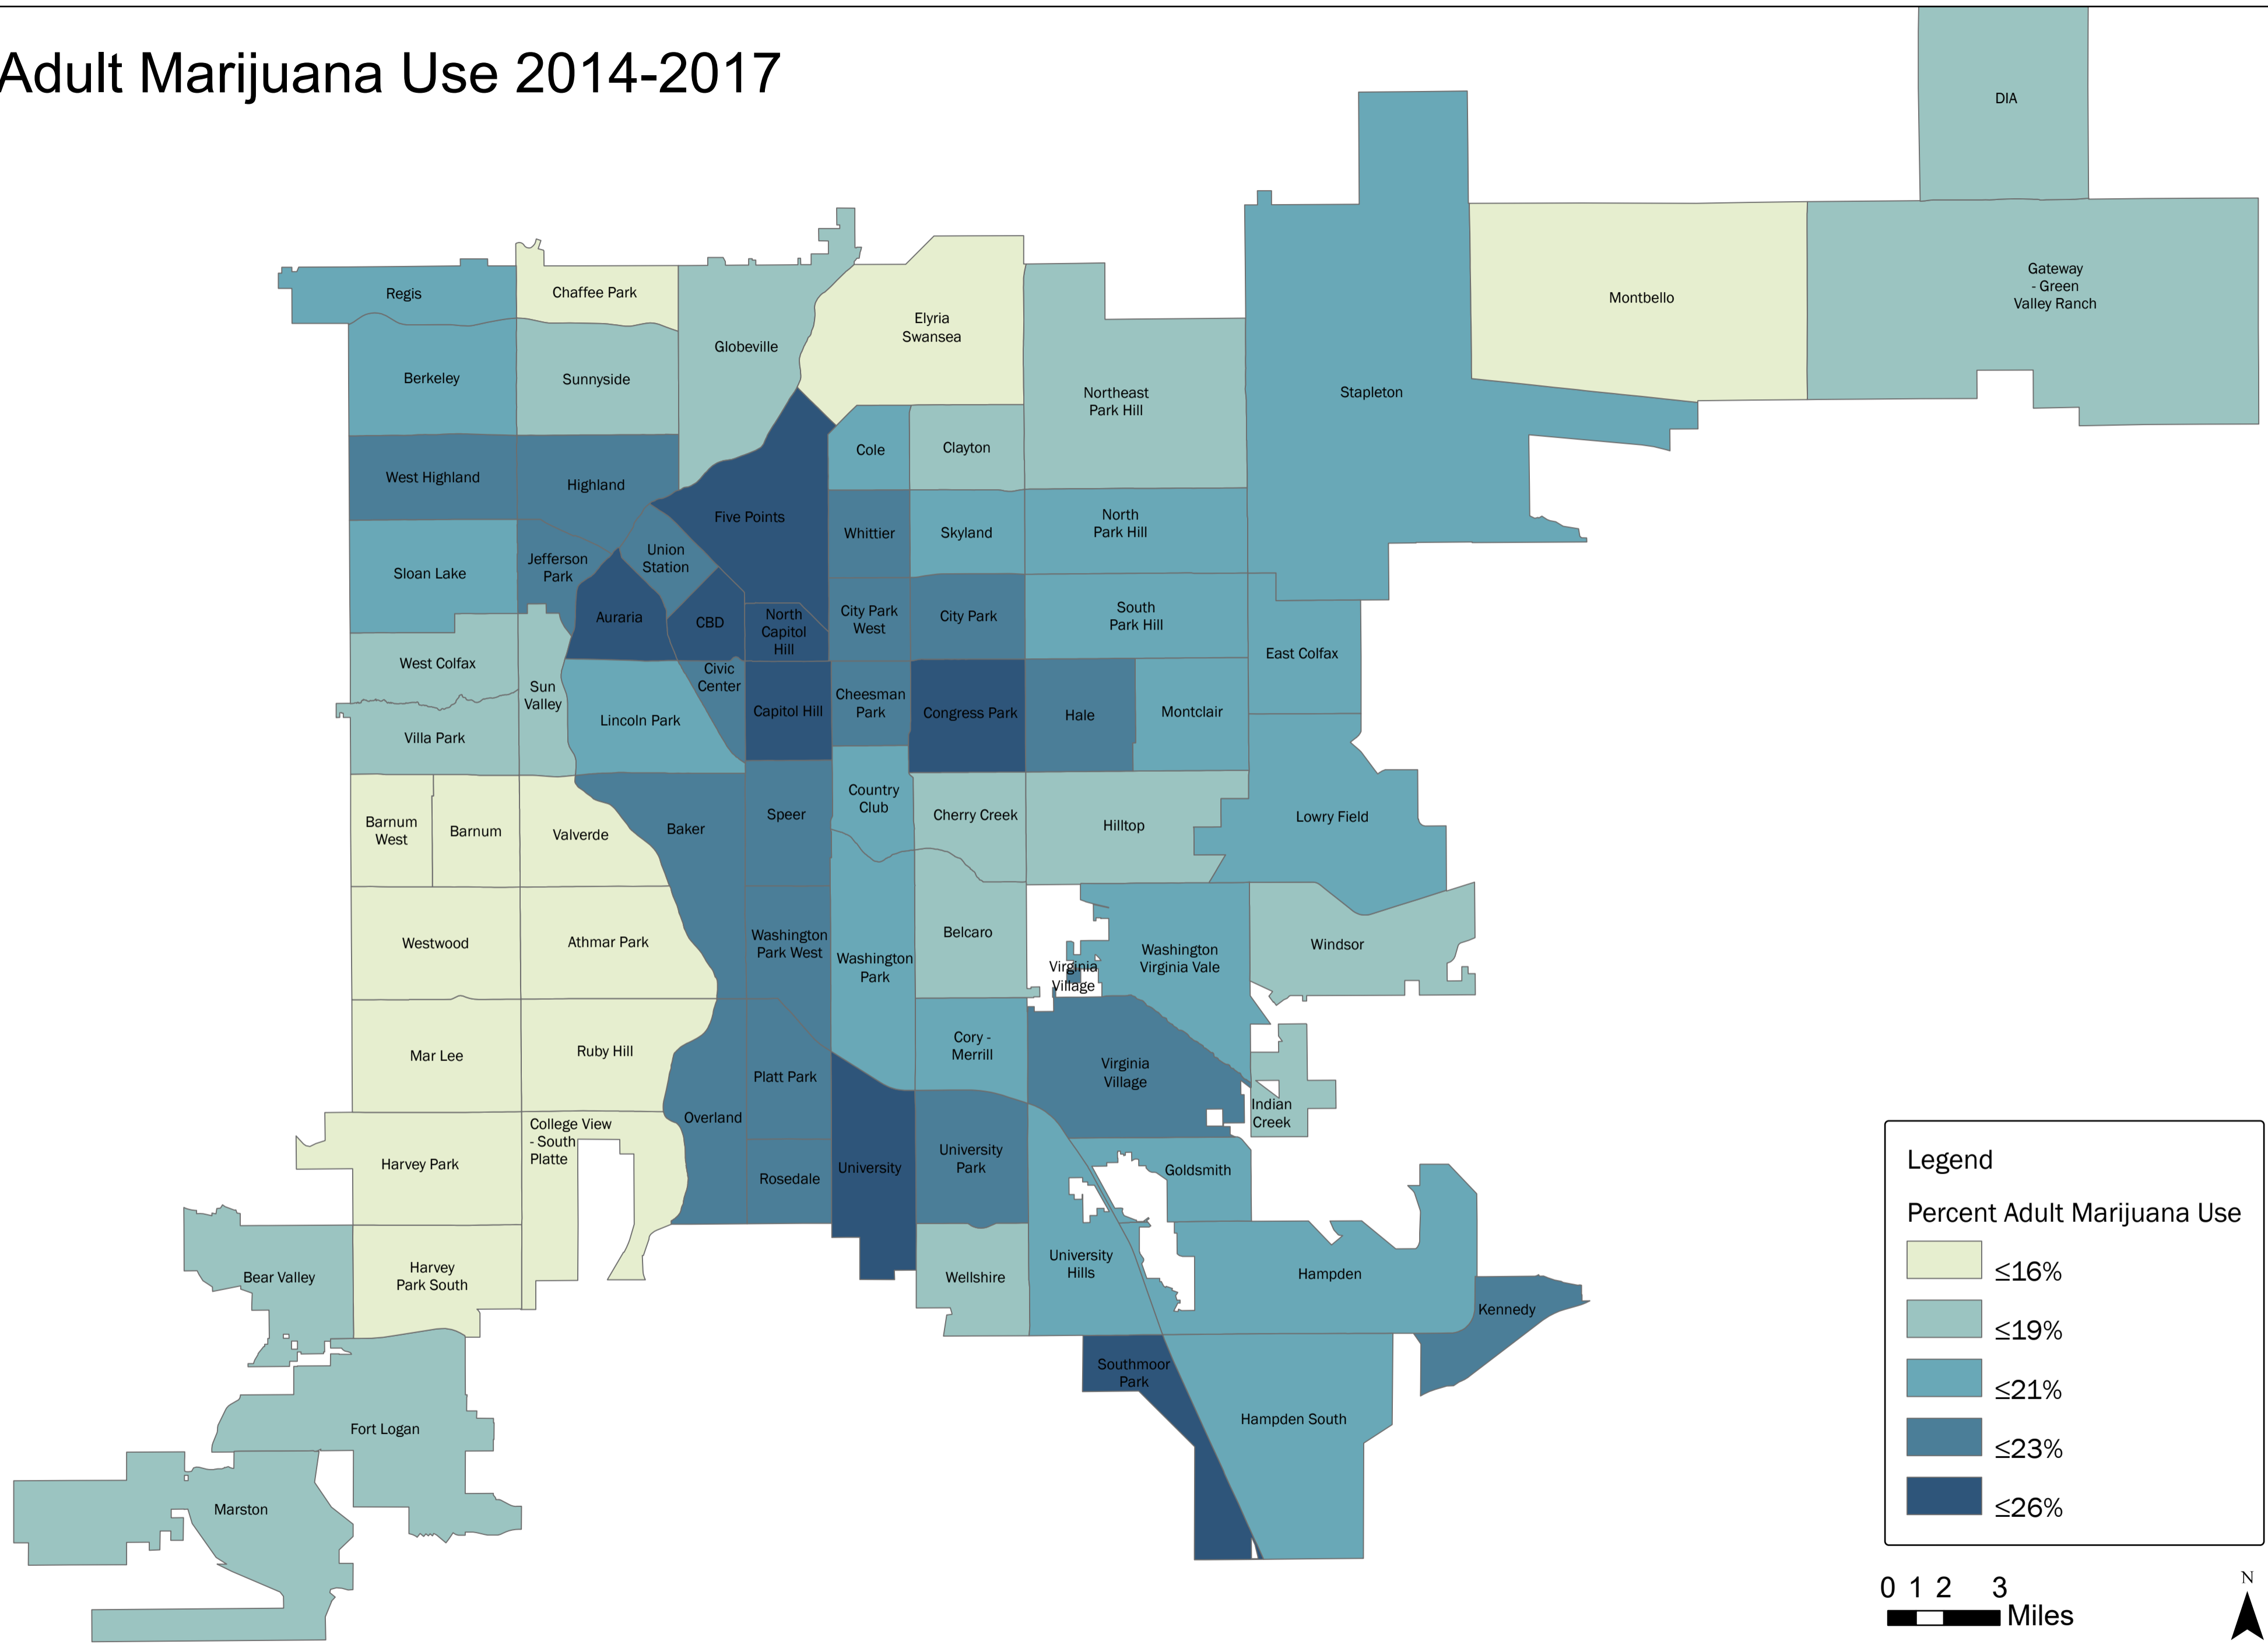

Adult Marijuana Use 2014-2017

Legend

Percent Adult Marijuana Use

- ≤16%
- ≤19%
- ≤21%
- ≤23%
- ≤26%