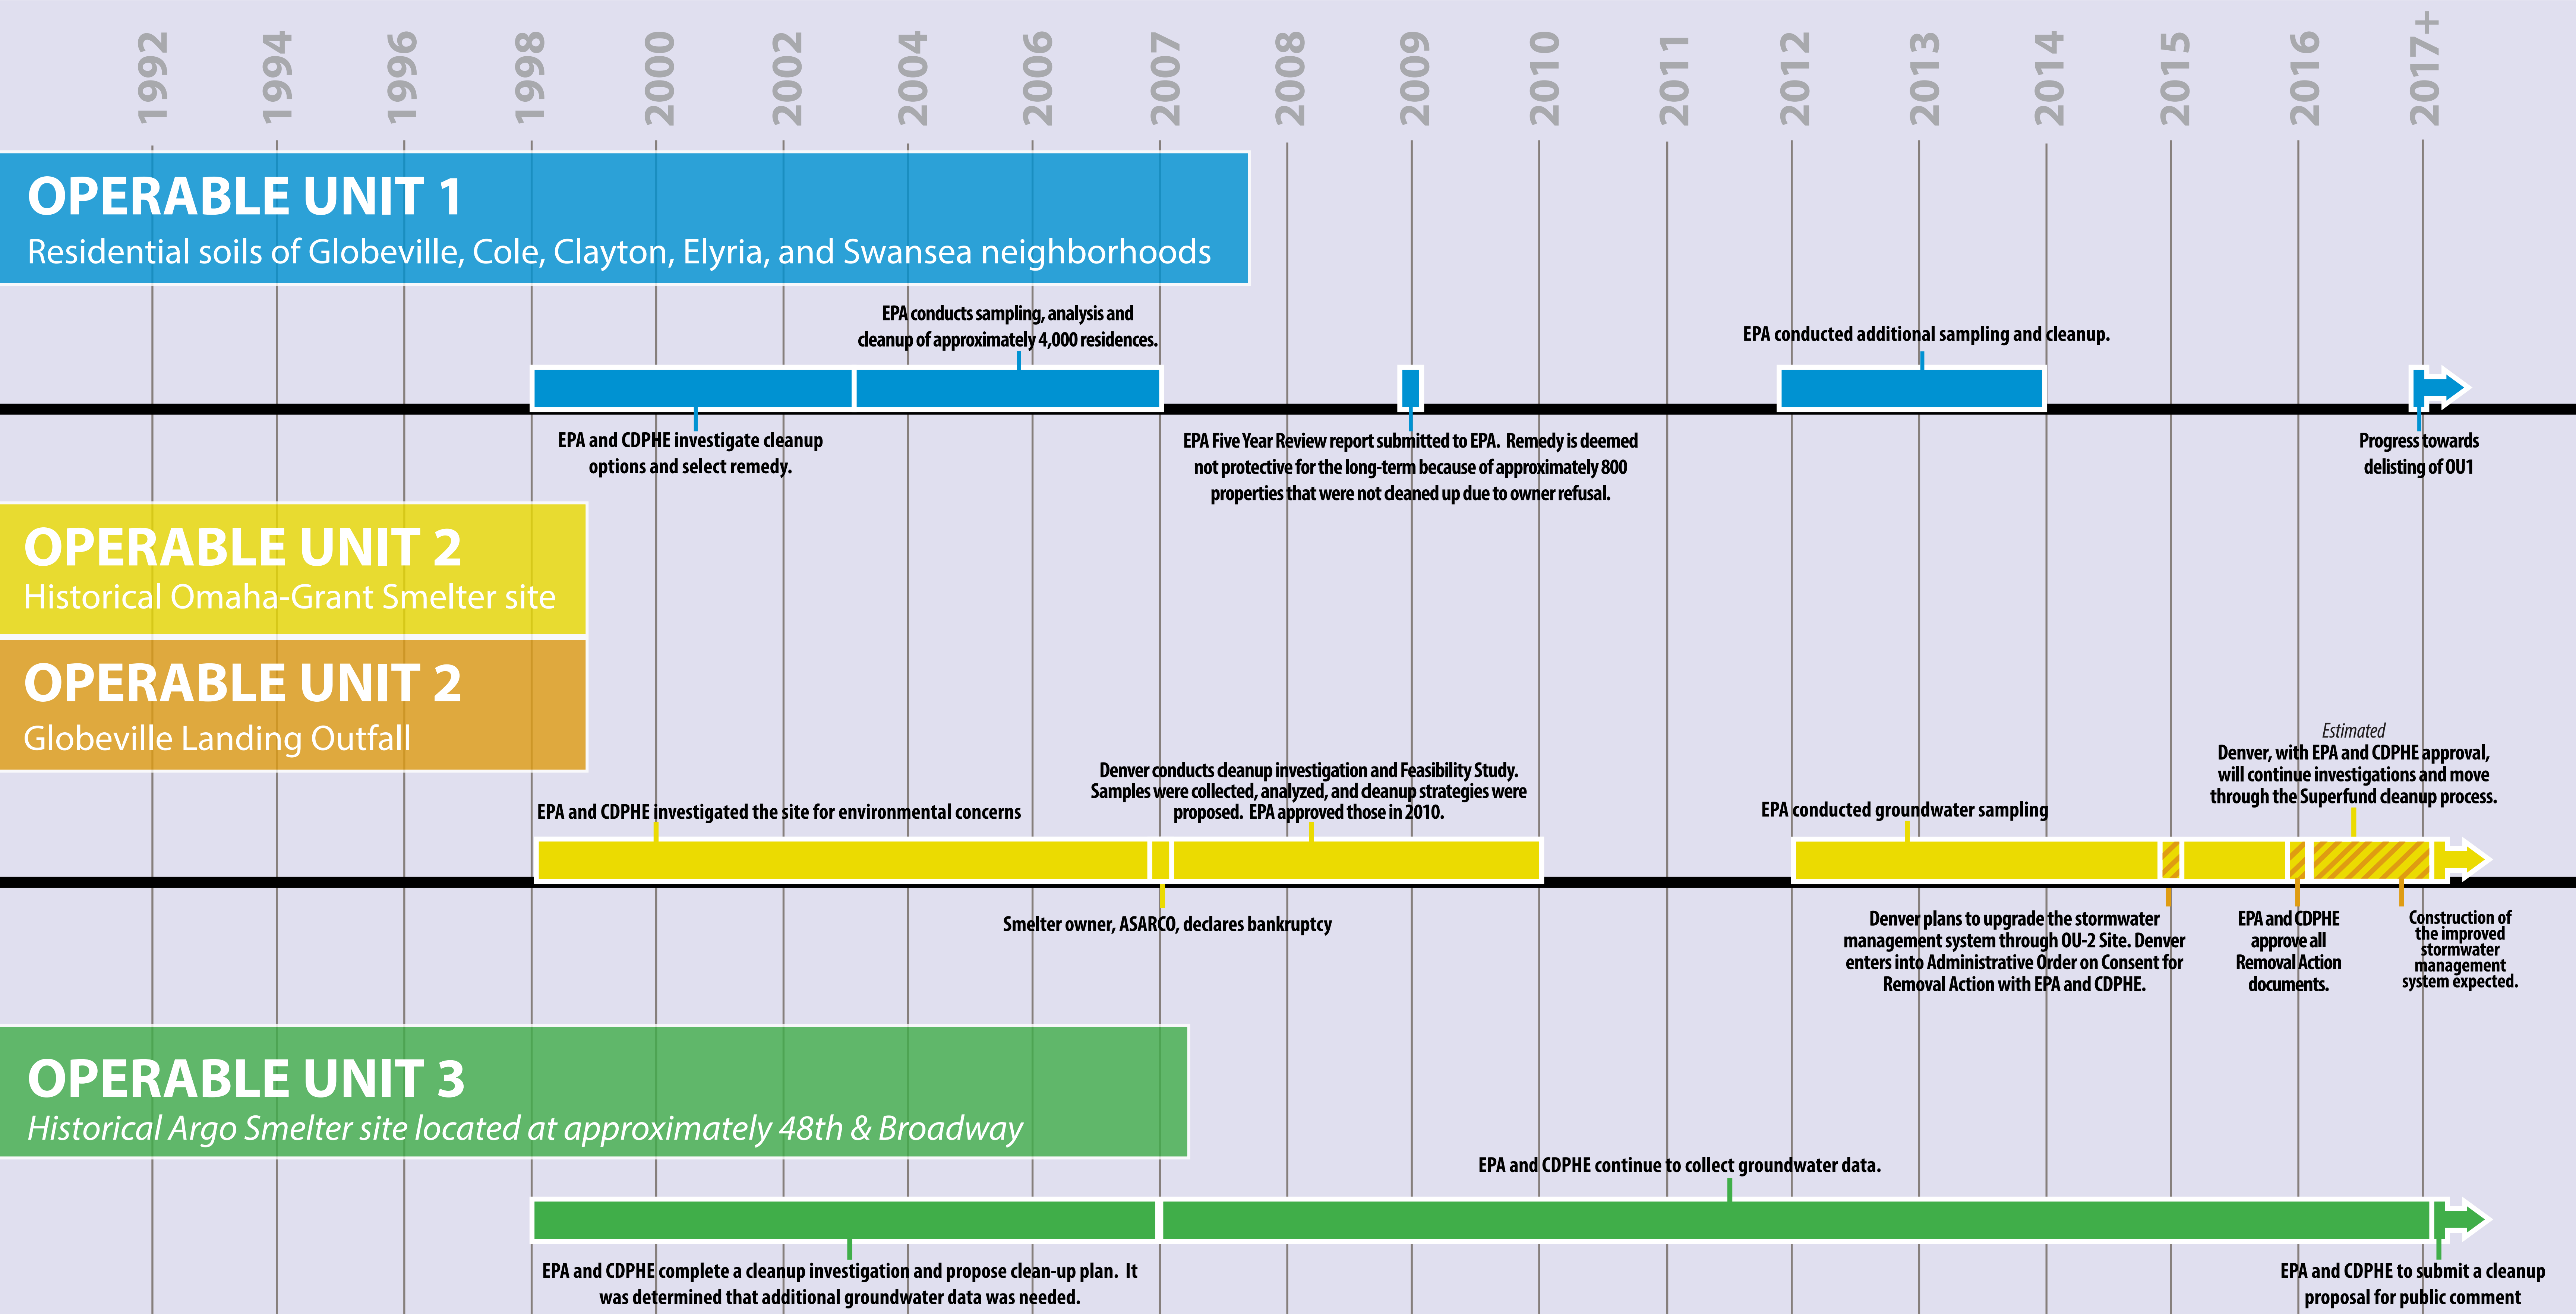

SUPERFUND TIMELINE for the 3 OPERABLE UNITS

Denver - City and County of Denver
EPA - U.S. Environmental Protection Agency
CDPHE - Colorado Department of Public Health and Environment