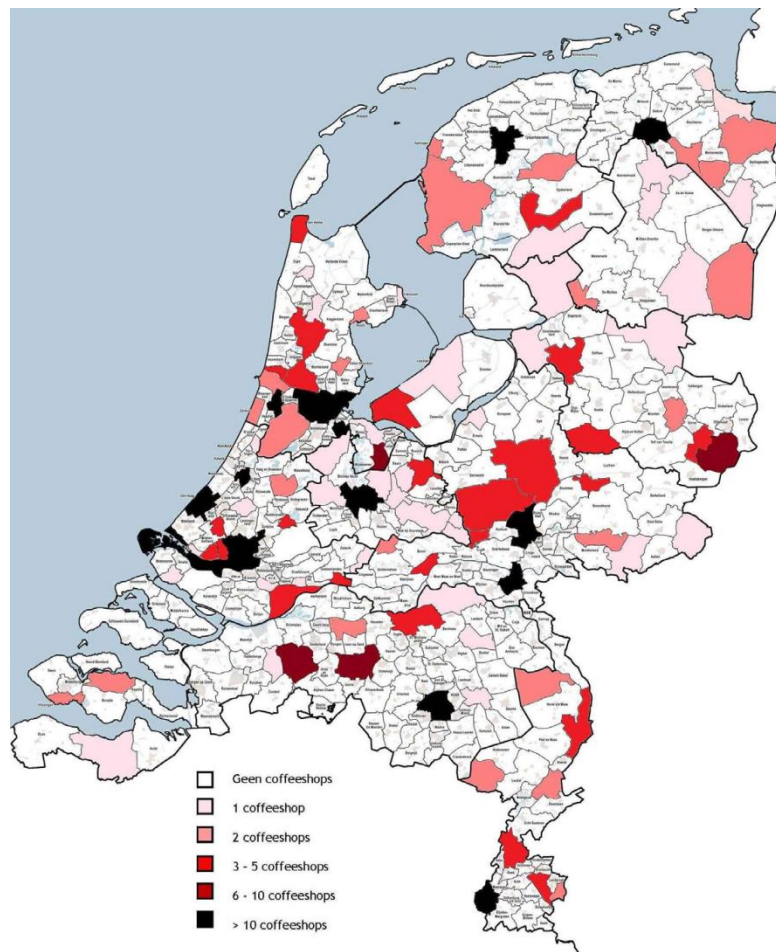

Ministry of Health, Welfare and Sport

Experiment controlled
supply chain

Coalition pledge

Conduct experiments with a controlled cannabis supply chain in six to ten large and medium-sized municipalities, the aim being to ascertain whether it is possible to achieve a quality-controlled, decriminalized supply of cannabis to coffee shops and what the effects of this would be.

Independent Advisory Committee

Adviescommissie Experiment gesloten cannabisketen

Een experiment met een
gesloten cannabisketen

Draft bill

Questions?

d.kumpe@minvws.nl