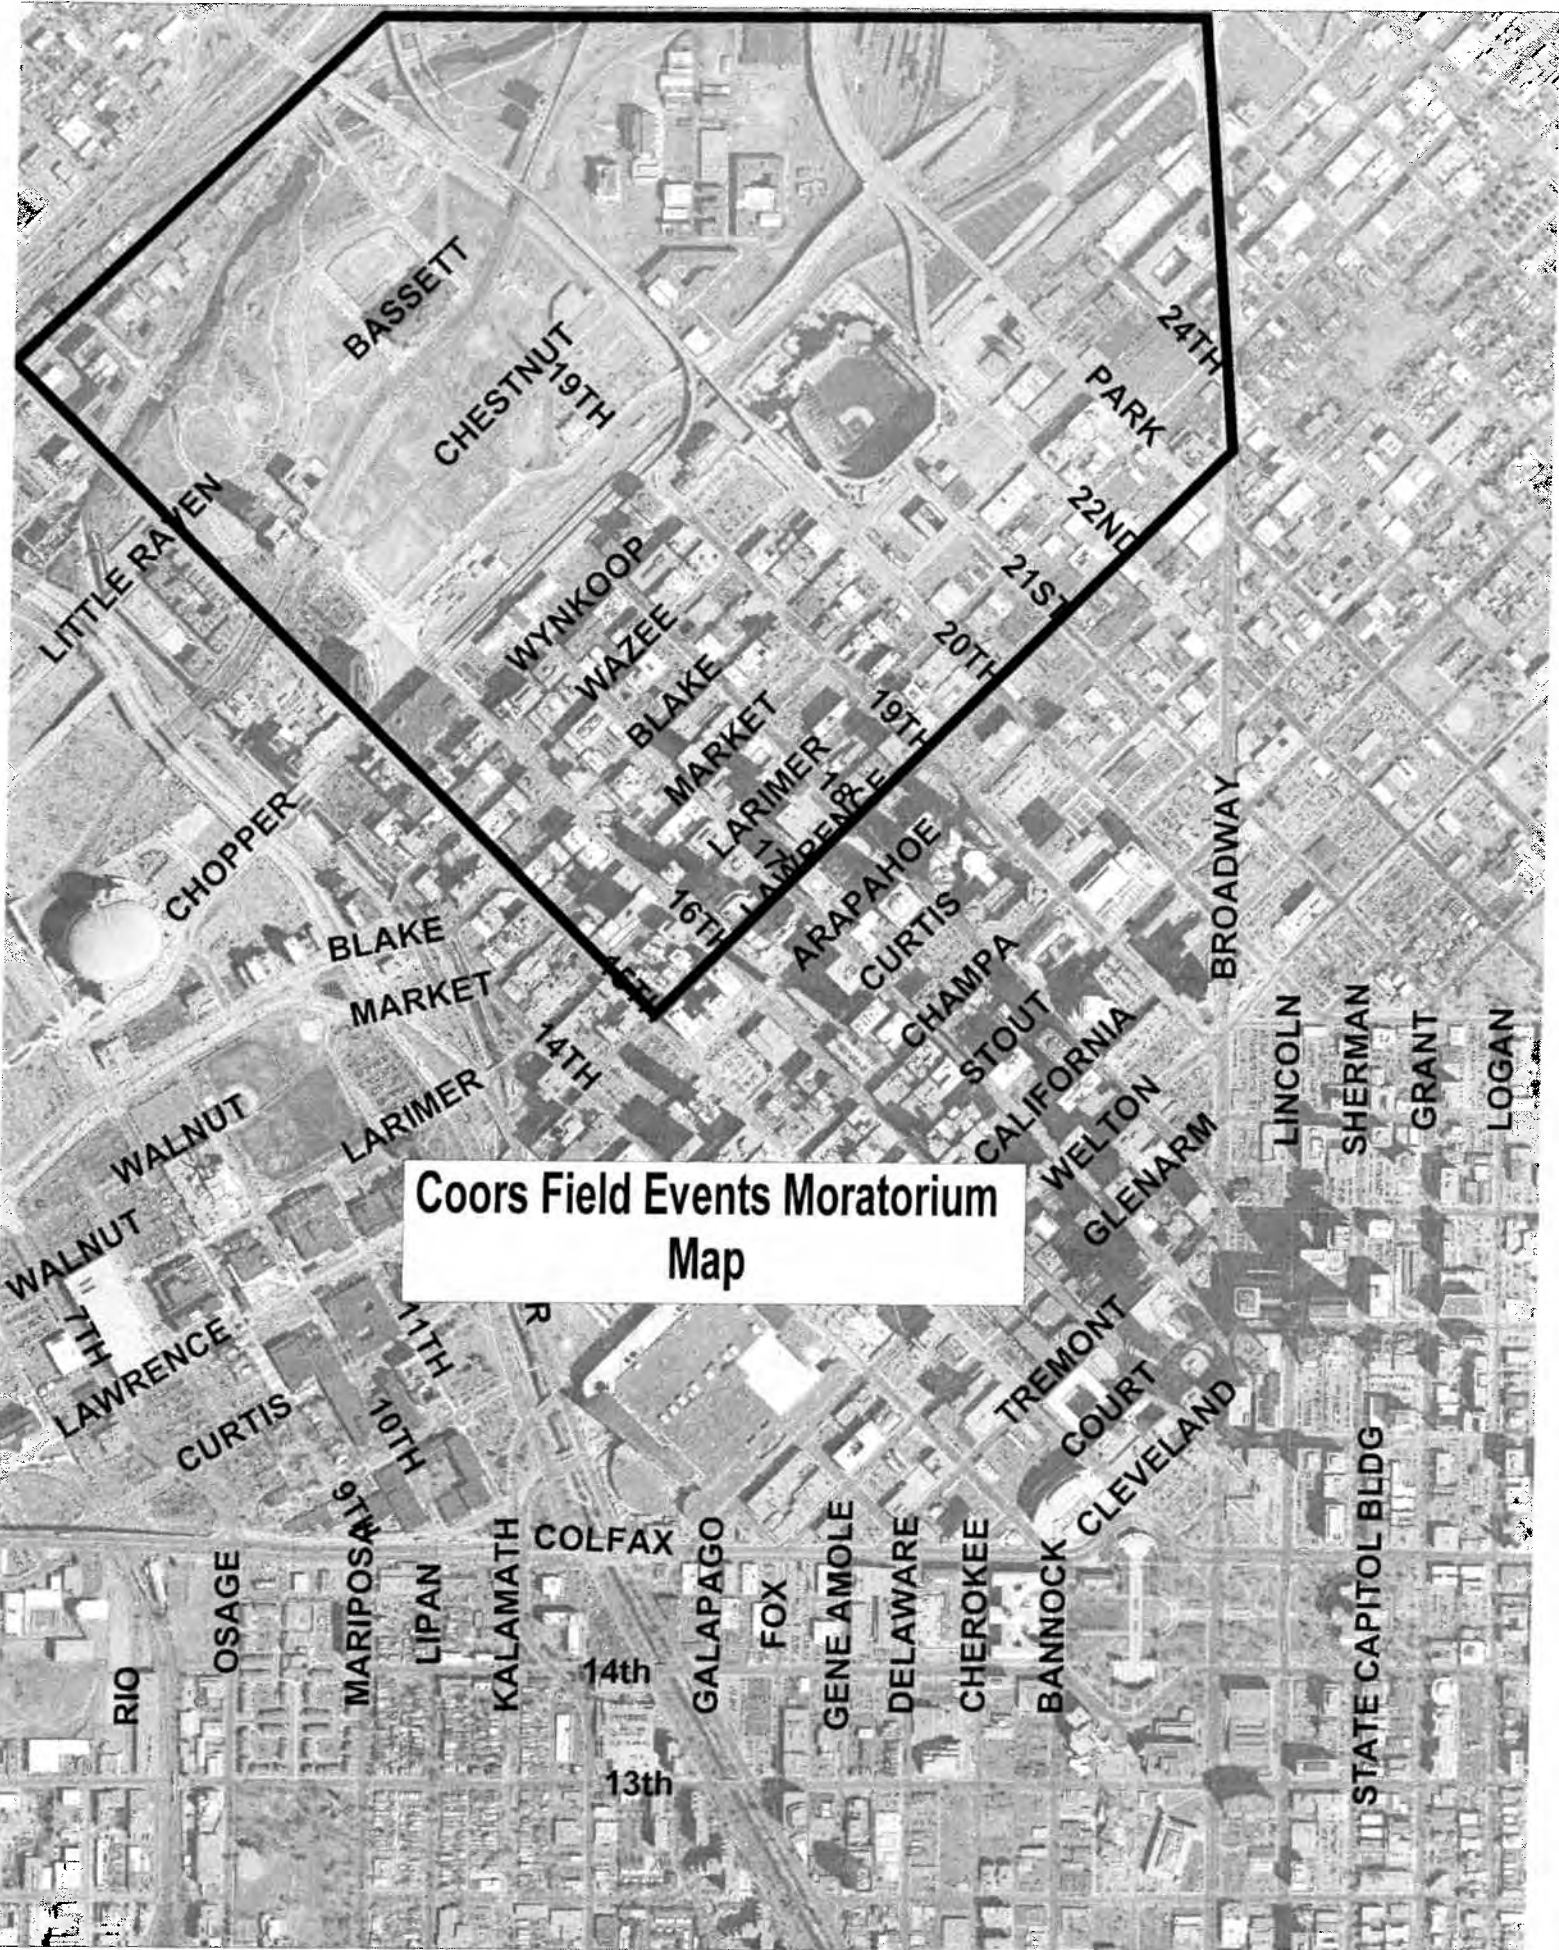

COLORADO ROCKIES 2022 SCHEDULE

SUN	MON	TUE	WED	THU	FRI	SAT
March/April				MAR 31 LAD	APRIL 1 LAD	2 LAD
3 LAD	4	5 SD	6 SD	7	8 LAD 2:10	9 LAD 6:10
10 LAD 1:10	11 TEX	12 TEX	13	14 CHC 6:40	15 CHC 6:40	16 CHC 6:10
17 CHC 1:10	18 PHI 6:40	19 PHI 6:40	20 PHI 1:10	21	22 DET	23 DET
24 DET	25 PHI	26 PHI	27 PHI	28 PHI	29 CIN 6:40	30 CIN 6:10

SUN	MON	TUE	WED	THU	FRI	SAT
1 CIN 1:10	2	3 WSH 6:40	4 WSH 6:40	5 WSH 1:10	6 ARI	7 ARI
8 ARI	9 SF	10 SF	11 SF	12	13 KC 6:40	14 KC 6:10
15 KC 1:10	16 SF 6:40	17 SF 6:40	18 SF 1:10	19	20 NYM 6:40	21 NYM 6:10
22 NYM 1:10	23 PIT	24 PIT	25 PIT	26 WSH	27 WSH	28 WSH
29 WSH	30 MIA 2:10	31 MIA 6:40	May			

SUN	MON	TUE	WED	THU	FRI	SAT
June			1 MIA 1:10	2 ATL 6:40	3 ATL 6:40	4 ATL 7:10
5 ATL 1:10	6	7 SF	8 SF	9 SF	10 SD	11 SD
12 SD	13	14 CLE 6:40	15 CLE 6:40	16 CLE 1:10	17 SD 6:40	18 SD 7:10
19 SD 1:10	20	21 MIA	22 MIA	23 MIA	24 MIN	25 MIN
26 MIN	27 LAD 6:40	28 LAD 6:40	29 LAD 6:40	30		

SUN	MON	TUE	WED	THU	FRI	SAT	
July						1 ARI 6:10	2 ARI 7:10
3 ARI 1:10	4 LAD	5 LAD	6	7 ARI	8 ARI	9 ARI	
10 ARI	11 SD 6:40	12 SD 6:40	13 SD 6:40	14 SD 1:10	15 PIT 6:40	16 PIT 1:10	
17 PIT 1:10	18	19	20	21	22 MIL	23 MIL	
24 MIL	25 MIL	26 CWS 6:40	27 CWS 1:10	28 LAD 6:40	29 LAD 6:40	30 LAD 6:10	
31 LAD 1:10							

SUN	MON	TUE	WED	THU	FRI	SAT
August						6
	1 SD	2 SD	3 SD	4 SD	5 ARI	ARI
7 ARI	8	9 STL 6:40	10 STL 6:40	11 STL 1:10	12 ARI 6:40	13 ARI 6:10
14 ARI 1:10	15	16 STL	17 STL	18 STL	19 SF 6:40	20 SF 6:10
21 SF 1:10	22	23 TEX 6:40	24 TEX 1:10	25 NYM	26 NYM	27 NYM
28 NYM	29	30 ATL	31 ATL			

SUN	MON	TUE	WED	THU	FRI	SAT
Sept/Oct				1 ATL	2 CIN	3 CIN
4 CIN	5 MIL 2:10	6 MIL 6:40	7 MIL 6:40	8	9 ARI 6:40	10 ARI 6:10
11 ARI 1:10	12	13 CWS	14 CWS	15	16 CHC	17 CHC
18 CHC	19 SF 6:40	20 SF 6:40	21 SF 6:40	22 SF 1:10	23 SD 6:10	24 SD 6:10
25 SD 1:10	26	27 SF	28 SF	29 SF	30 LAD	OCT 1 LAD
2 LAD						

OPENING DAY

FIREWORKS

HOME

AWAY

ALL GAME DATES AND TIMES ARE SUBJECT TO CHANGE WITHOUT NOTICE.

ROCKIES.com

**Coors Field Events Moratorium
Map**