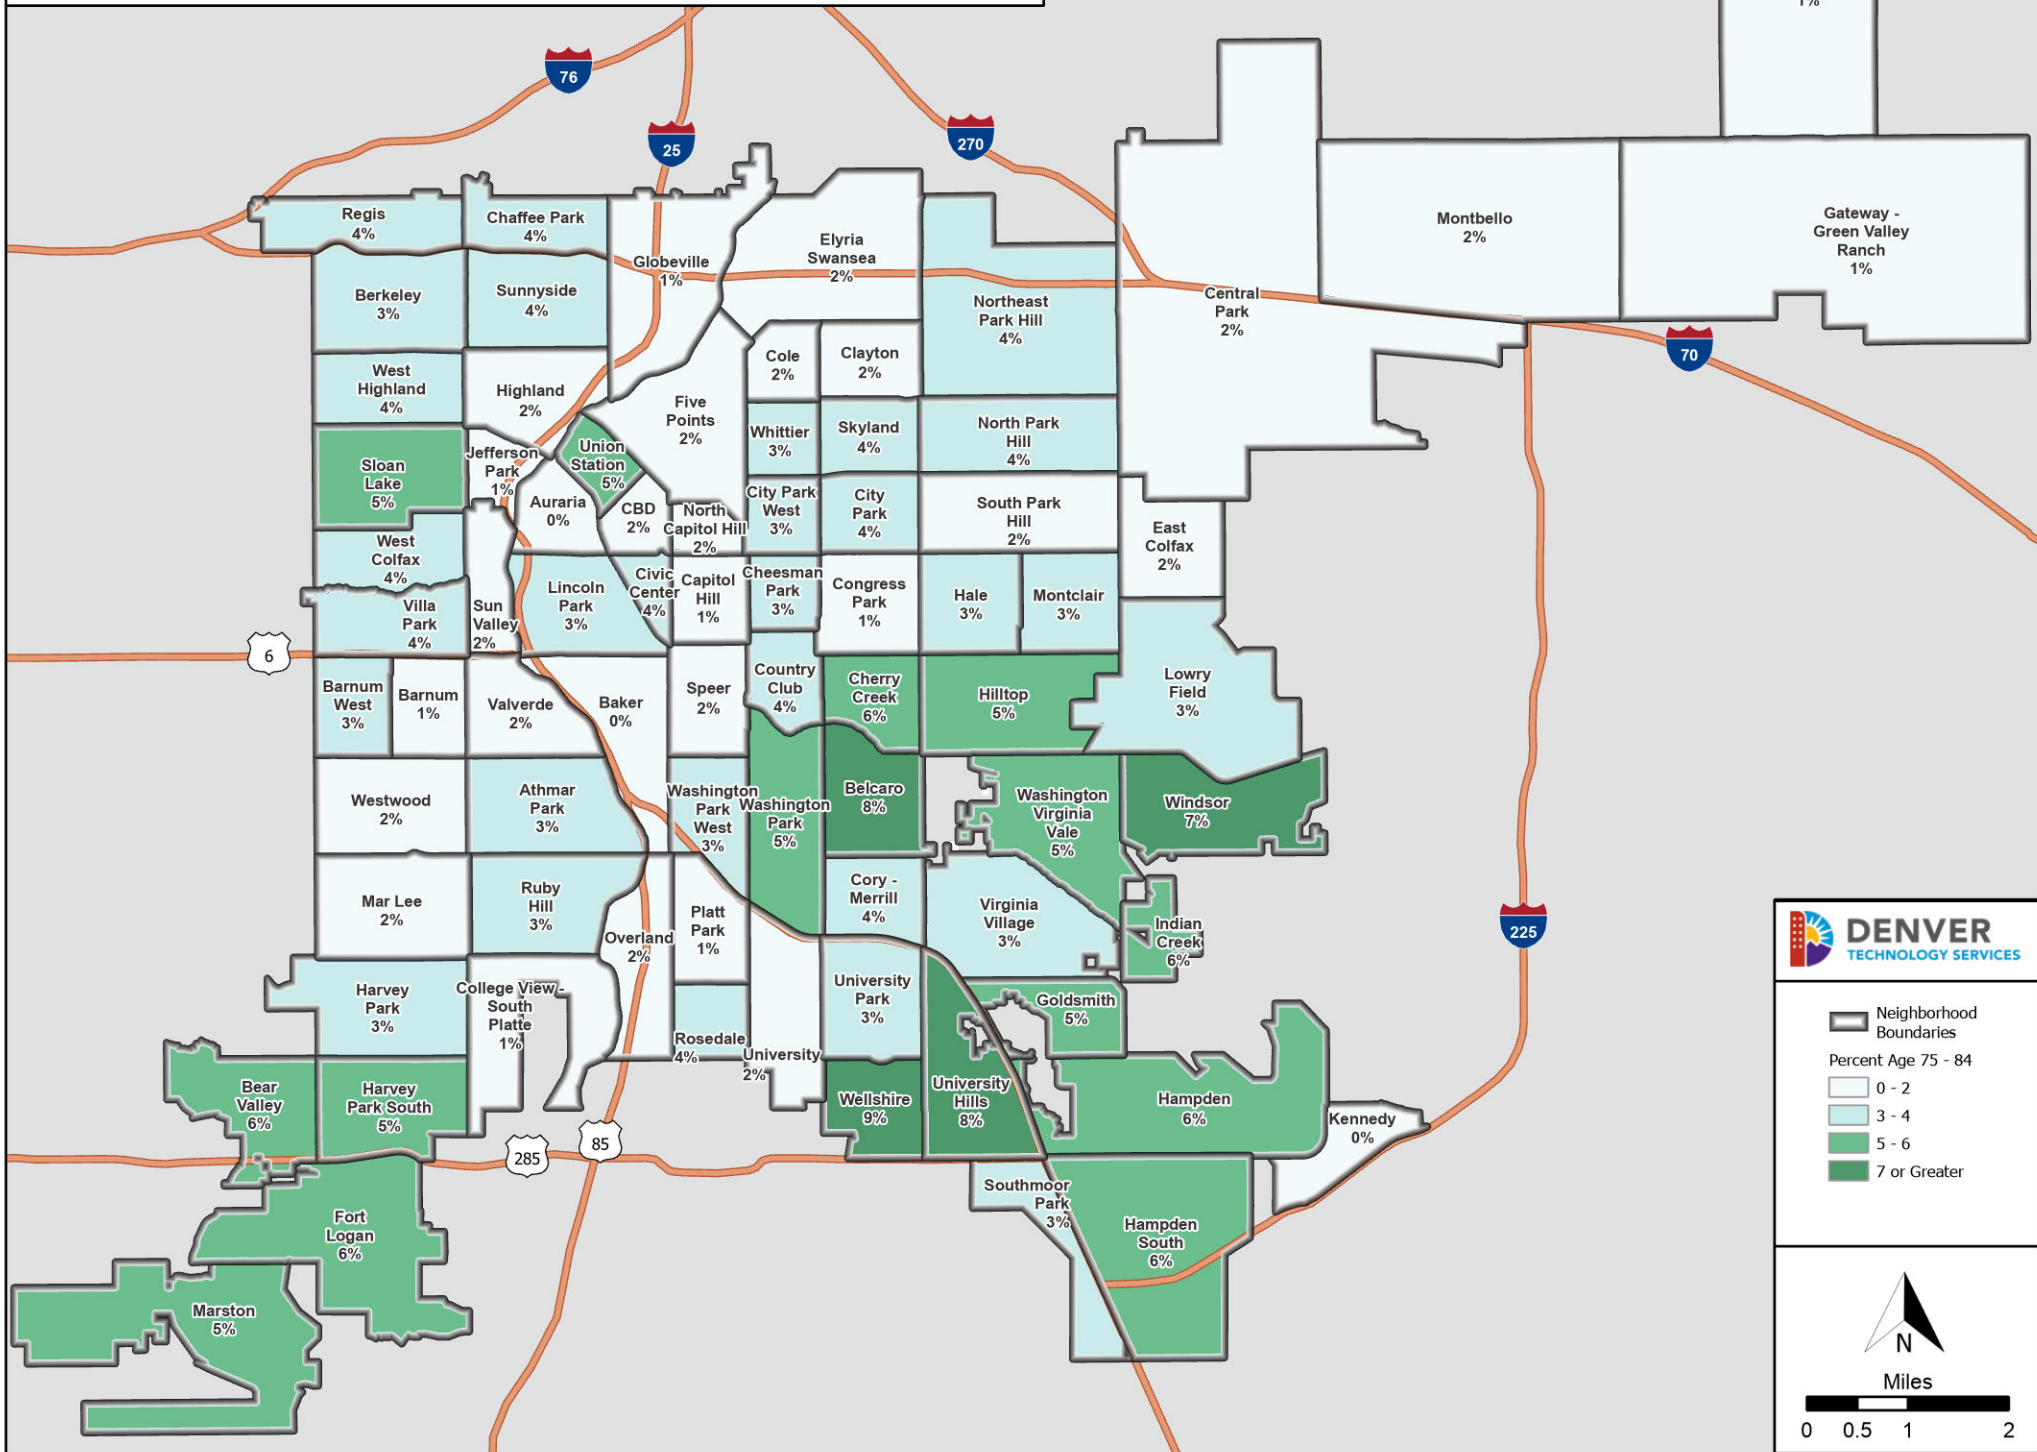

American Community Survey 2014 - 2018

Percent Age 75-84 by Neighborhood

Neighborhood Boundaries

Percent Age 75 - 84

- 0 - 2
- 3 - 4
- 5 - 6
- 7 or Greater