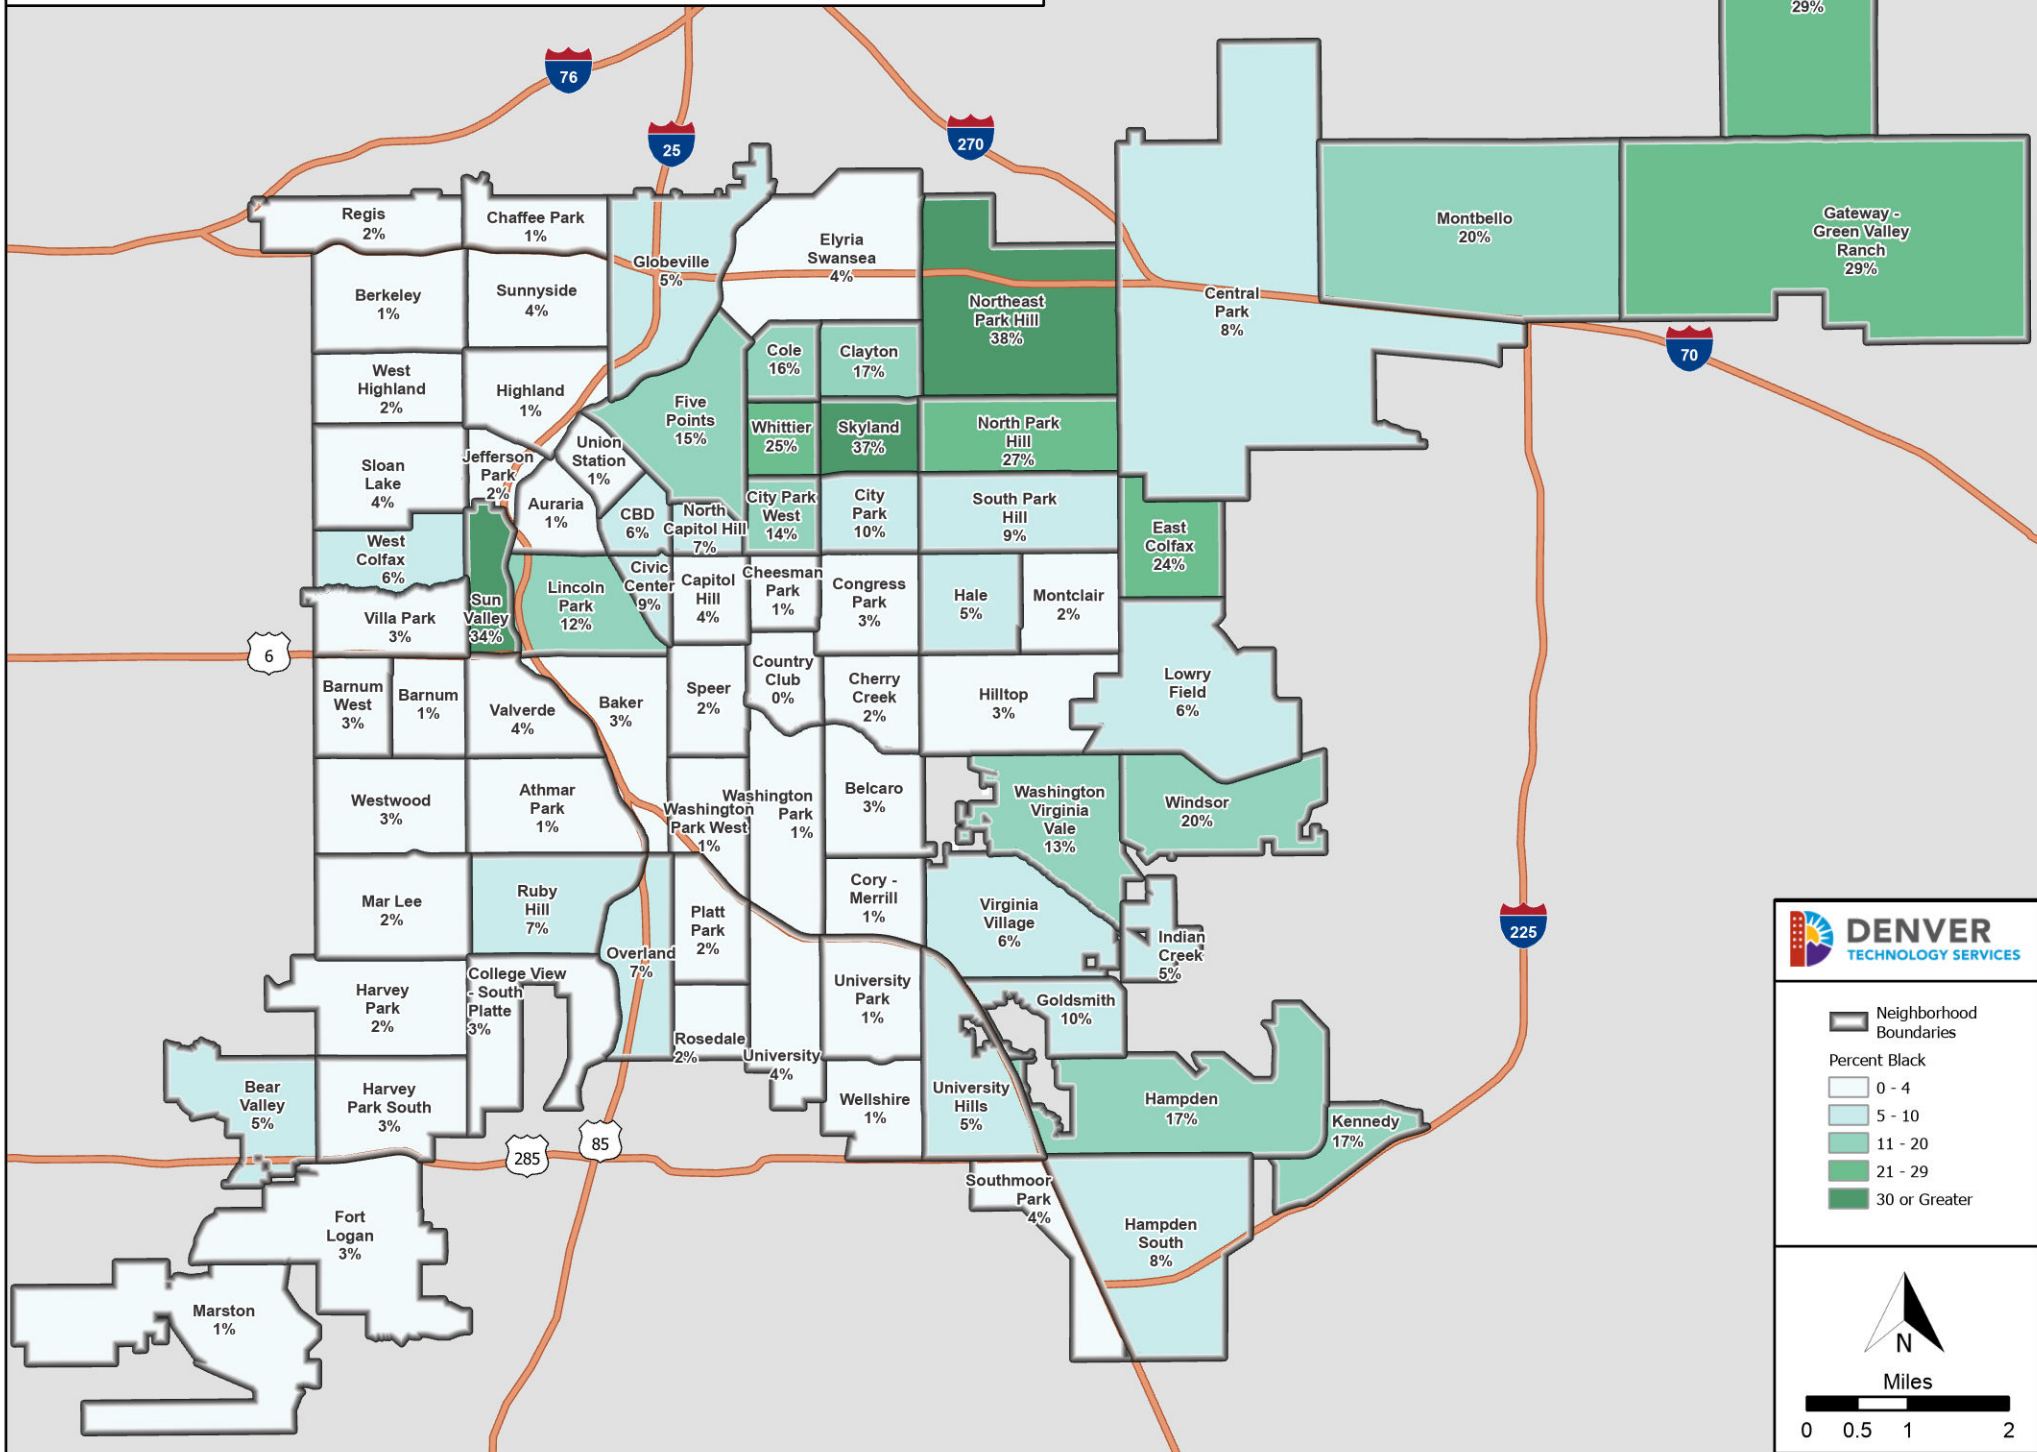

# American Community Survey 2014 - 2018

## Percent Black by Neighborhood

Neighborhood Boundaries

Percent Black

- 0 - 4
- 5 - 10
- 11 - 20
- 21 - 29
- 30 or Greater