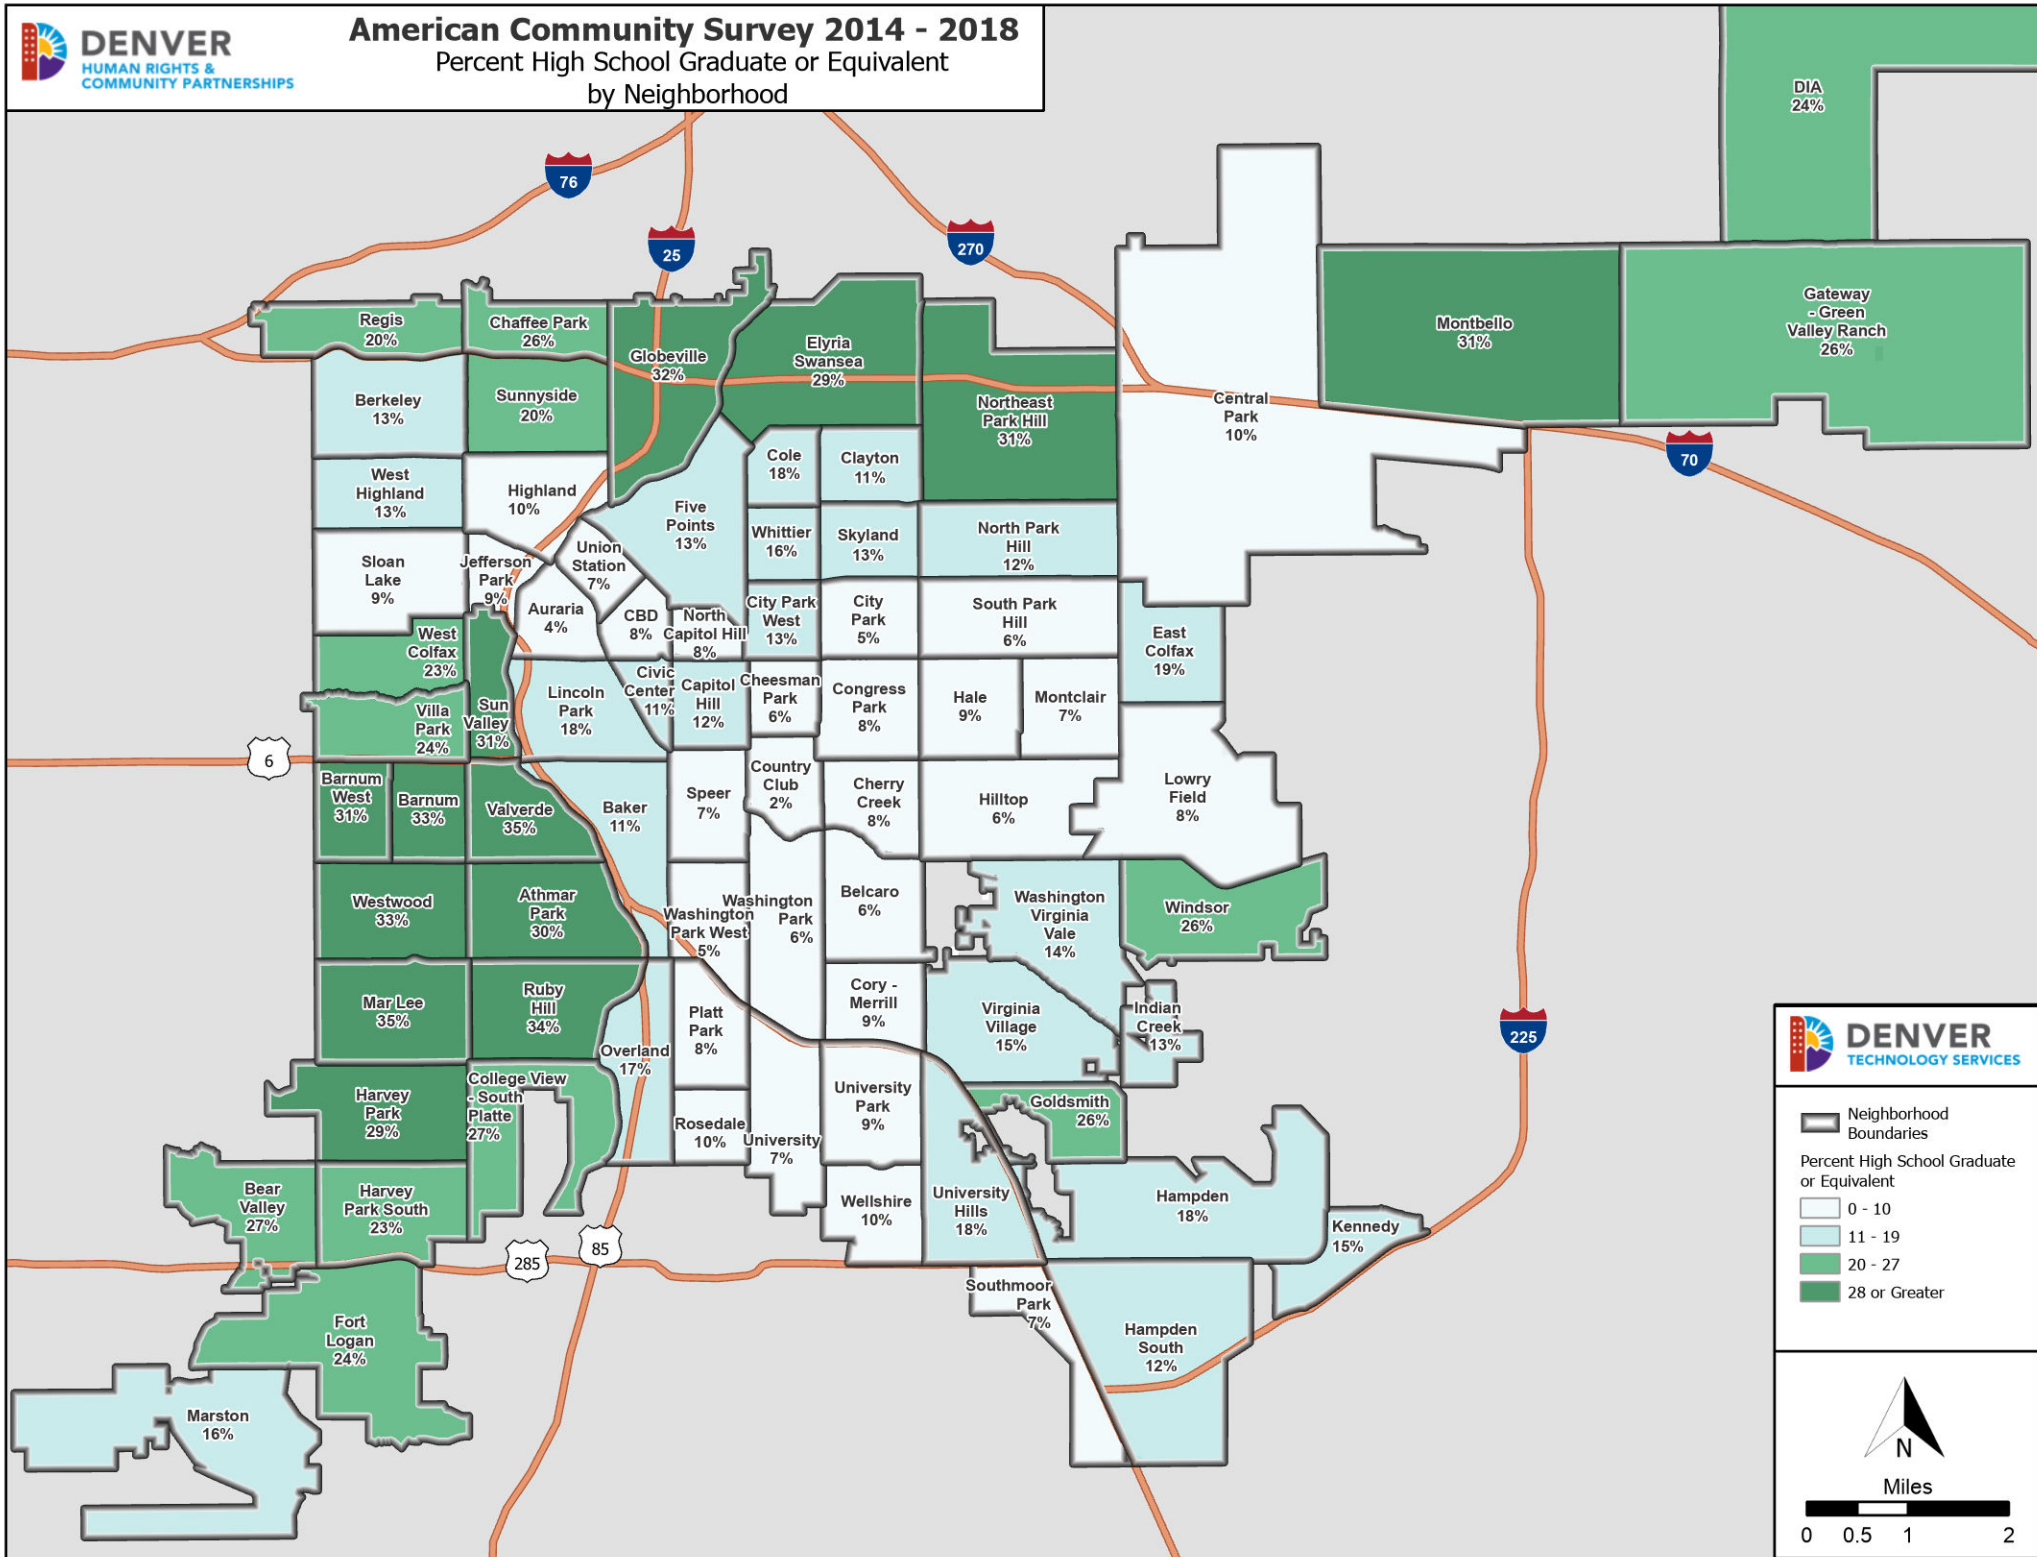

American Community Survey 2014 - 2018

Percent High School Graduate or Equivalent
by Neighborhood

Neighborhood Boundaries

Percent High School Graduate or Equivalent

- 0 - 10
- 11 - 19
- 20 - 27
- 28 or Greater