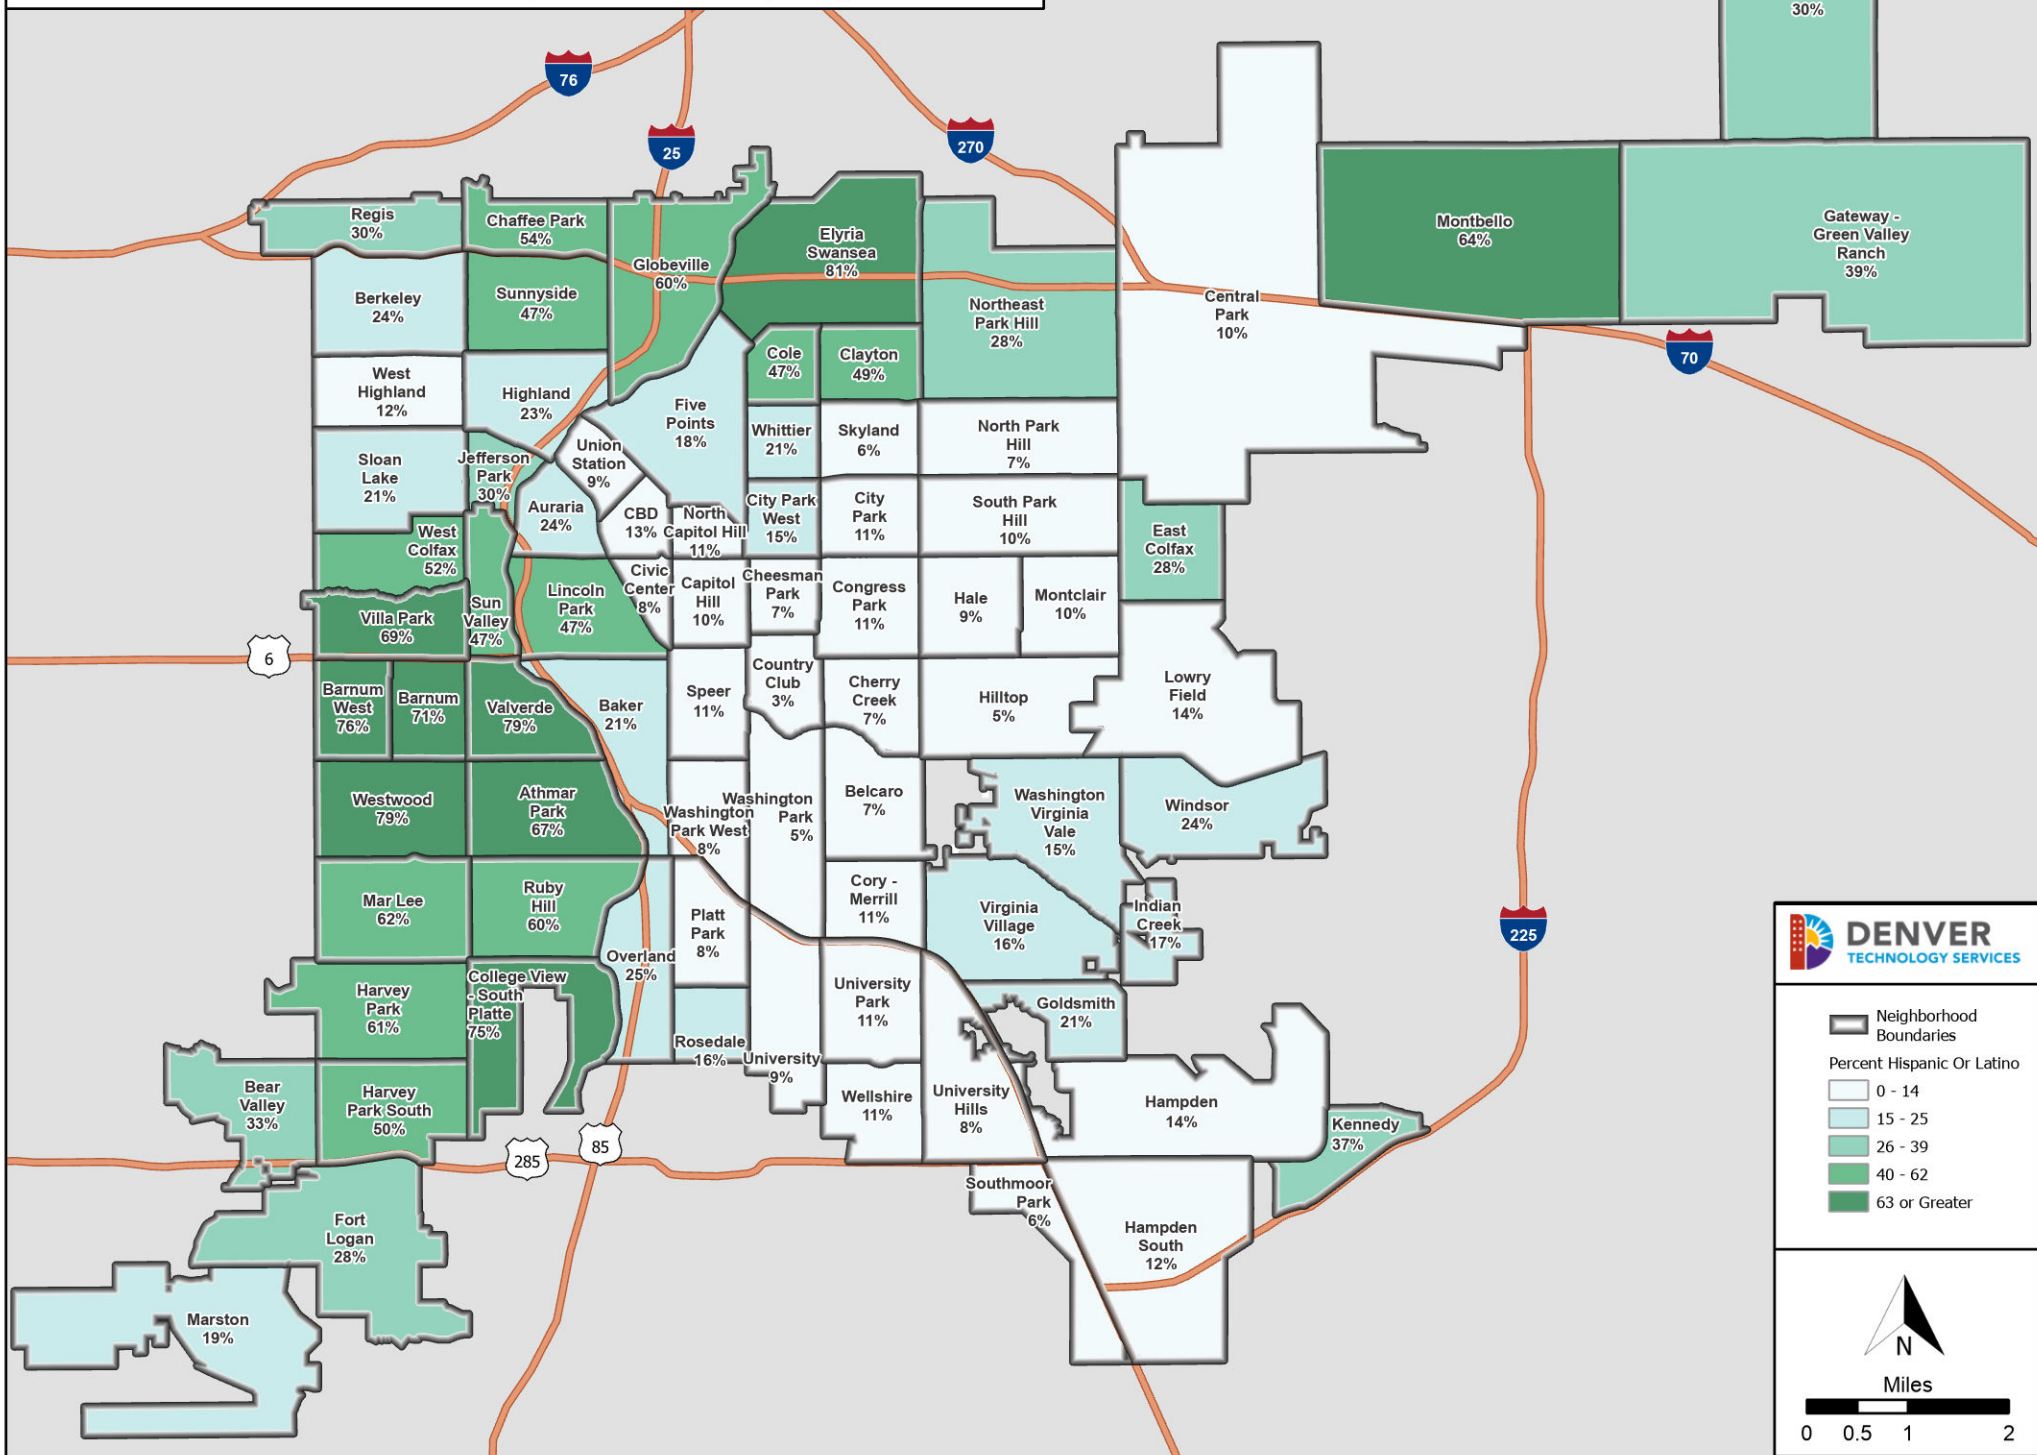

# American Community Survey 2014 - 2018

## Percent Hispanic or Latino by Neighborhood

**DENVER**  
TECHNOLOGY SERVICES

- Neighborhood Boundaries

Percent Hispanic Or Latino

- 0 - 14
- 15 - 25
- 26 - 39
- 40 - 62
- 63 or Greater

N

Miles

0 0.5 1 2