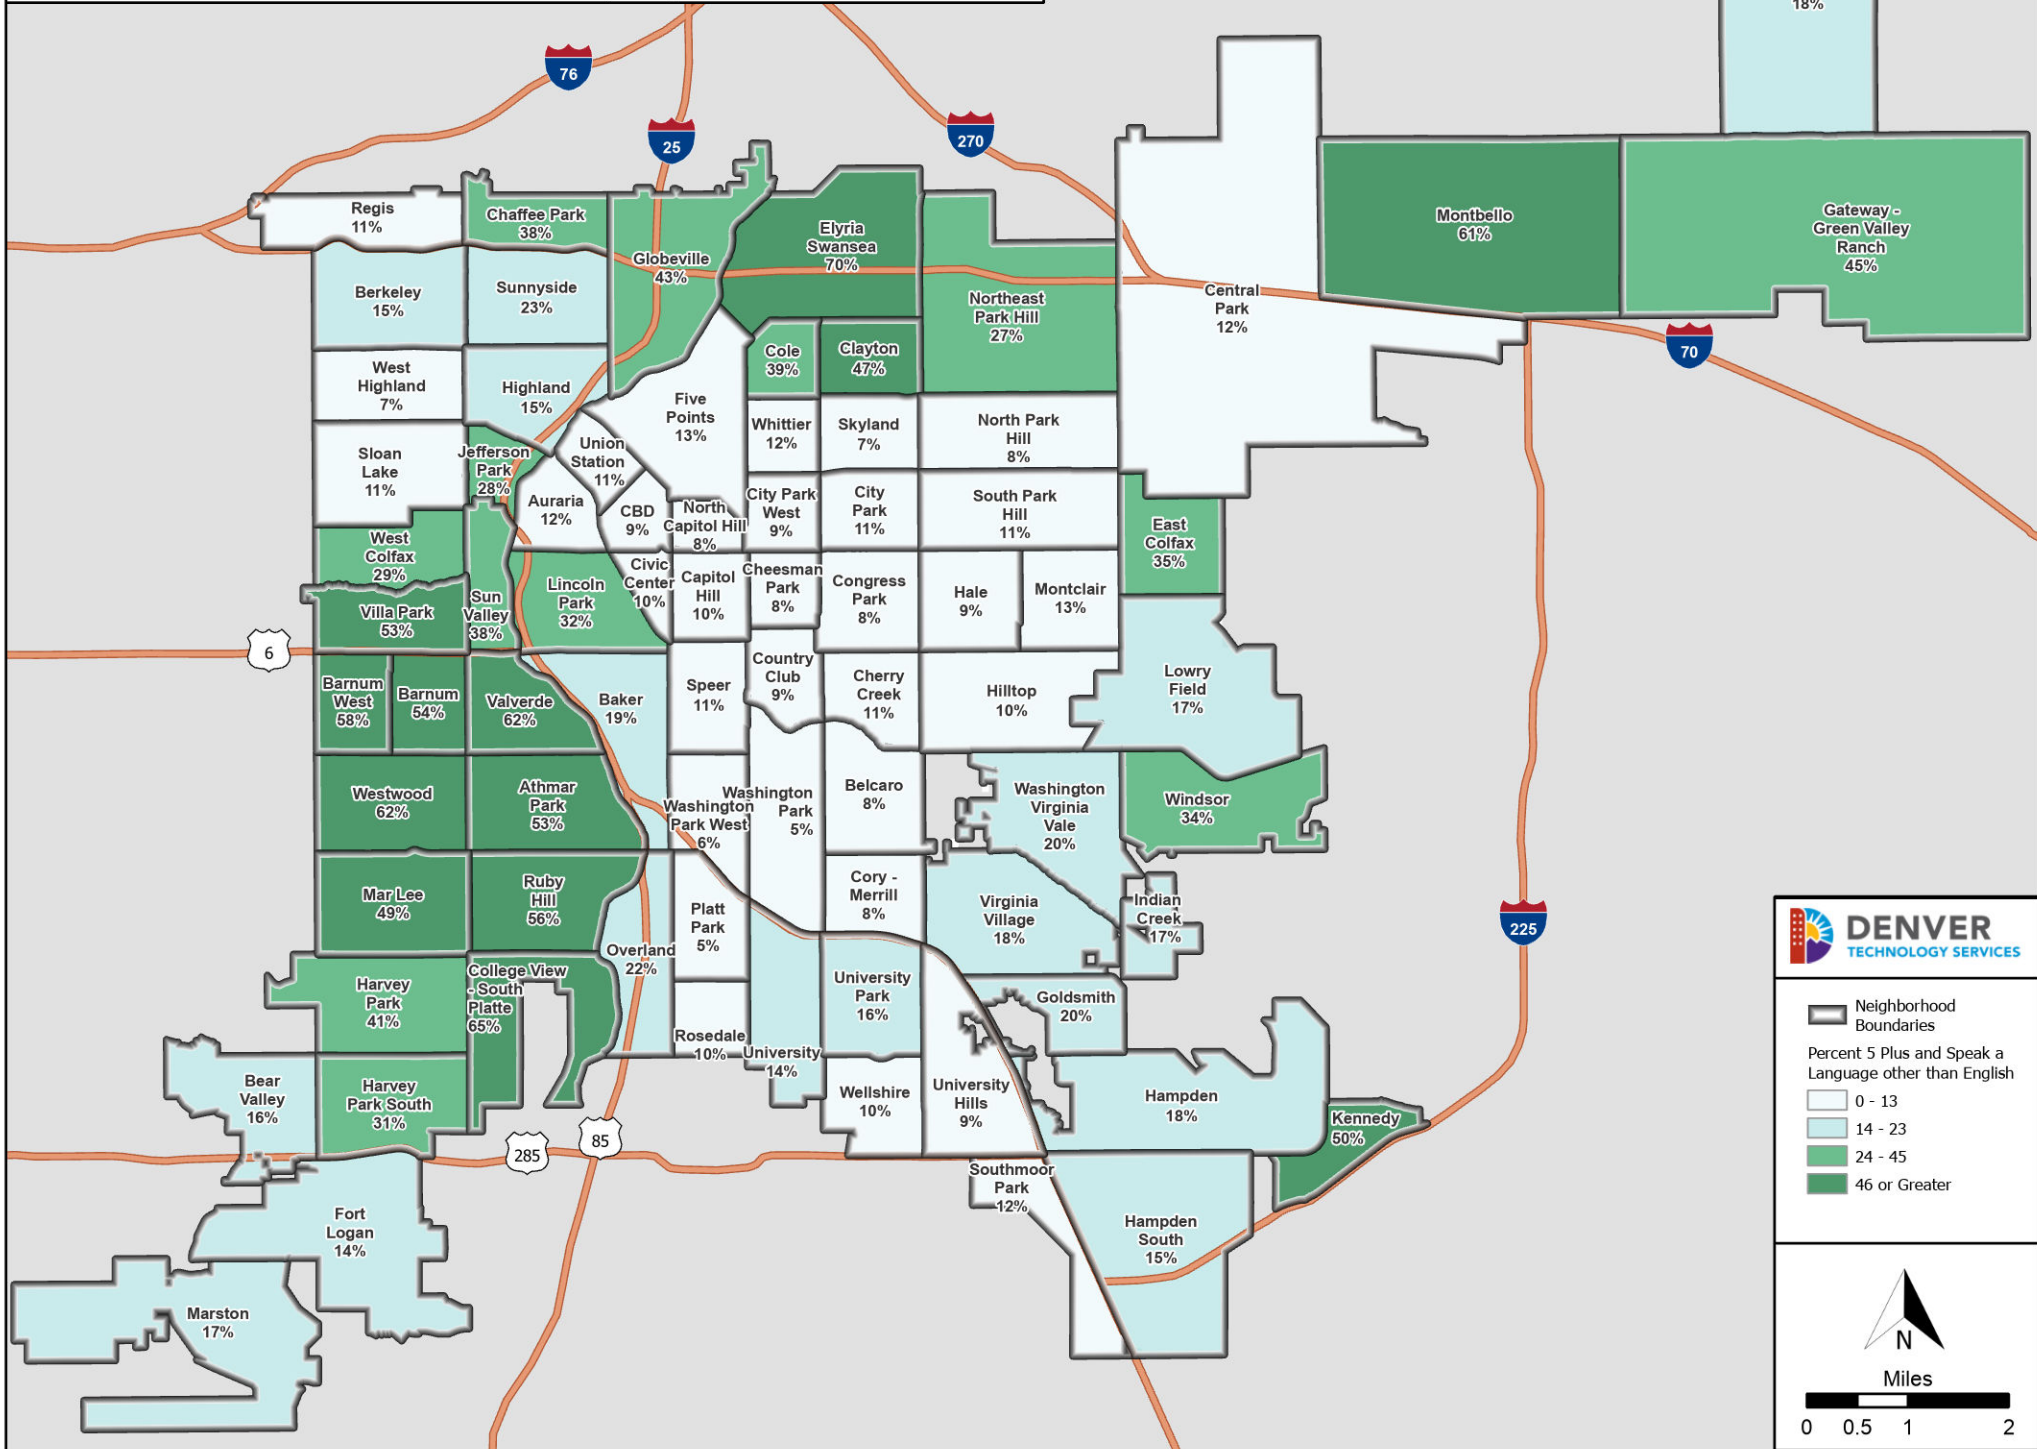

American Community Survey 2014 - 2018

Percent 5 Plus and Speak a Language other than English by Neighborhood

Neighborhood Boundaries

Percent 5 Plus and Speak a Language other than English

- 0 - 13
- 14 - 23
- 24 - 45
- 46 or Greater