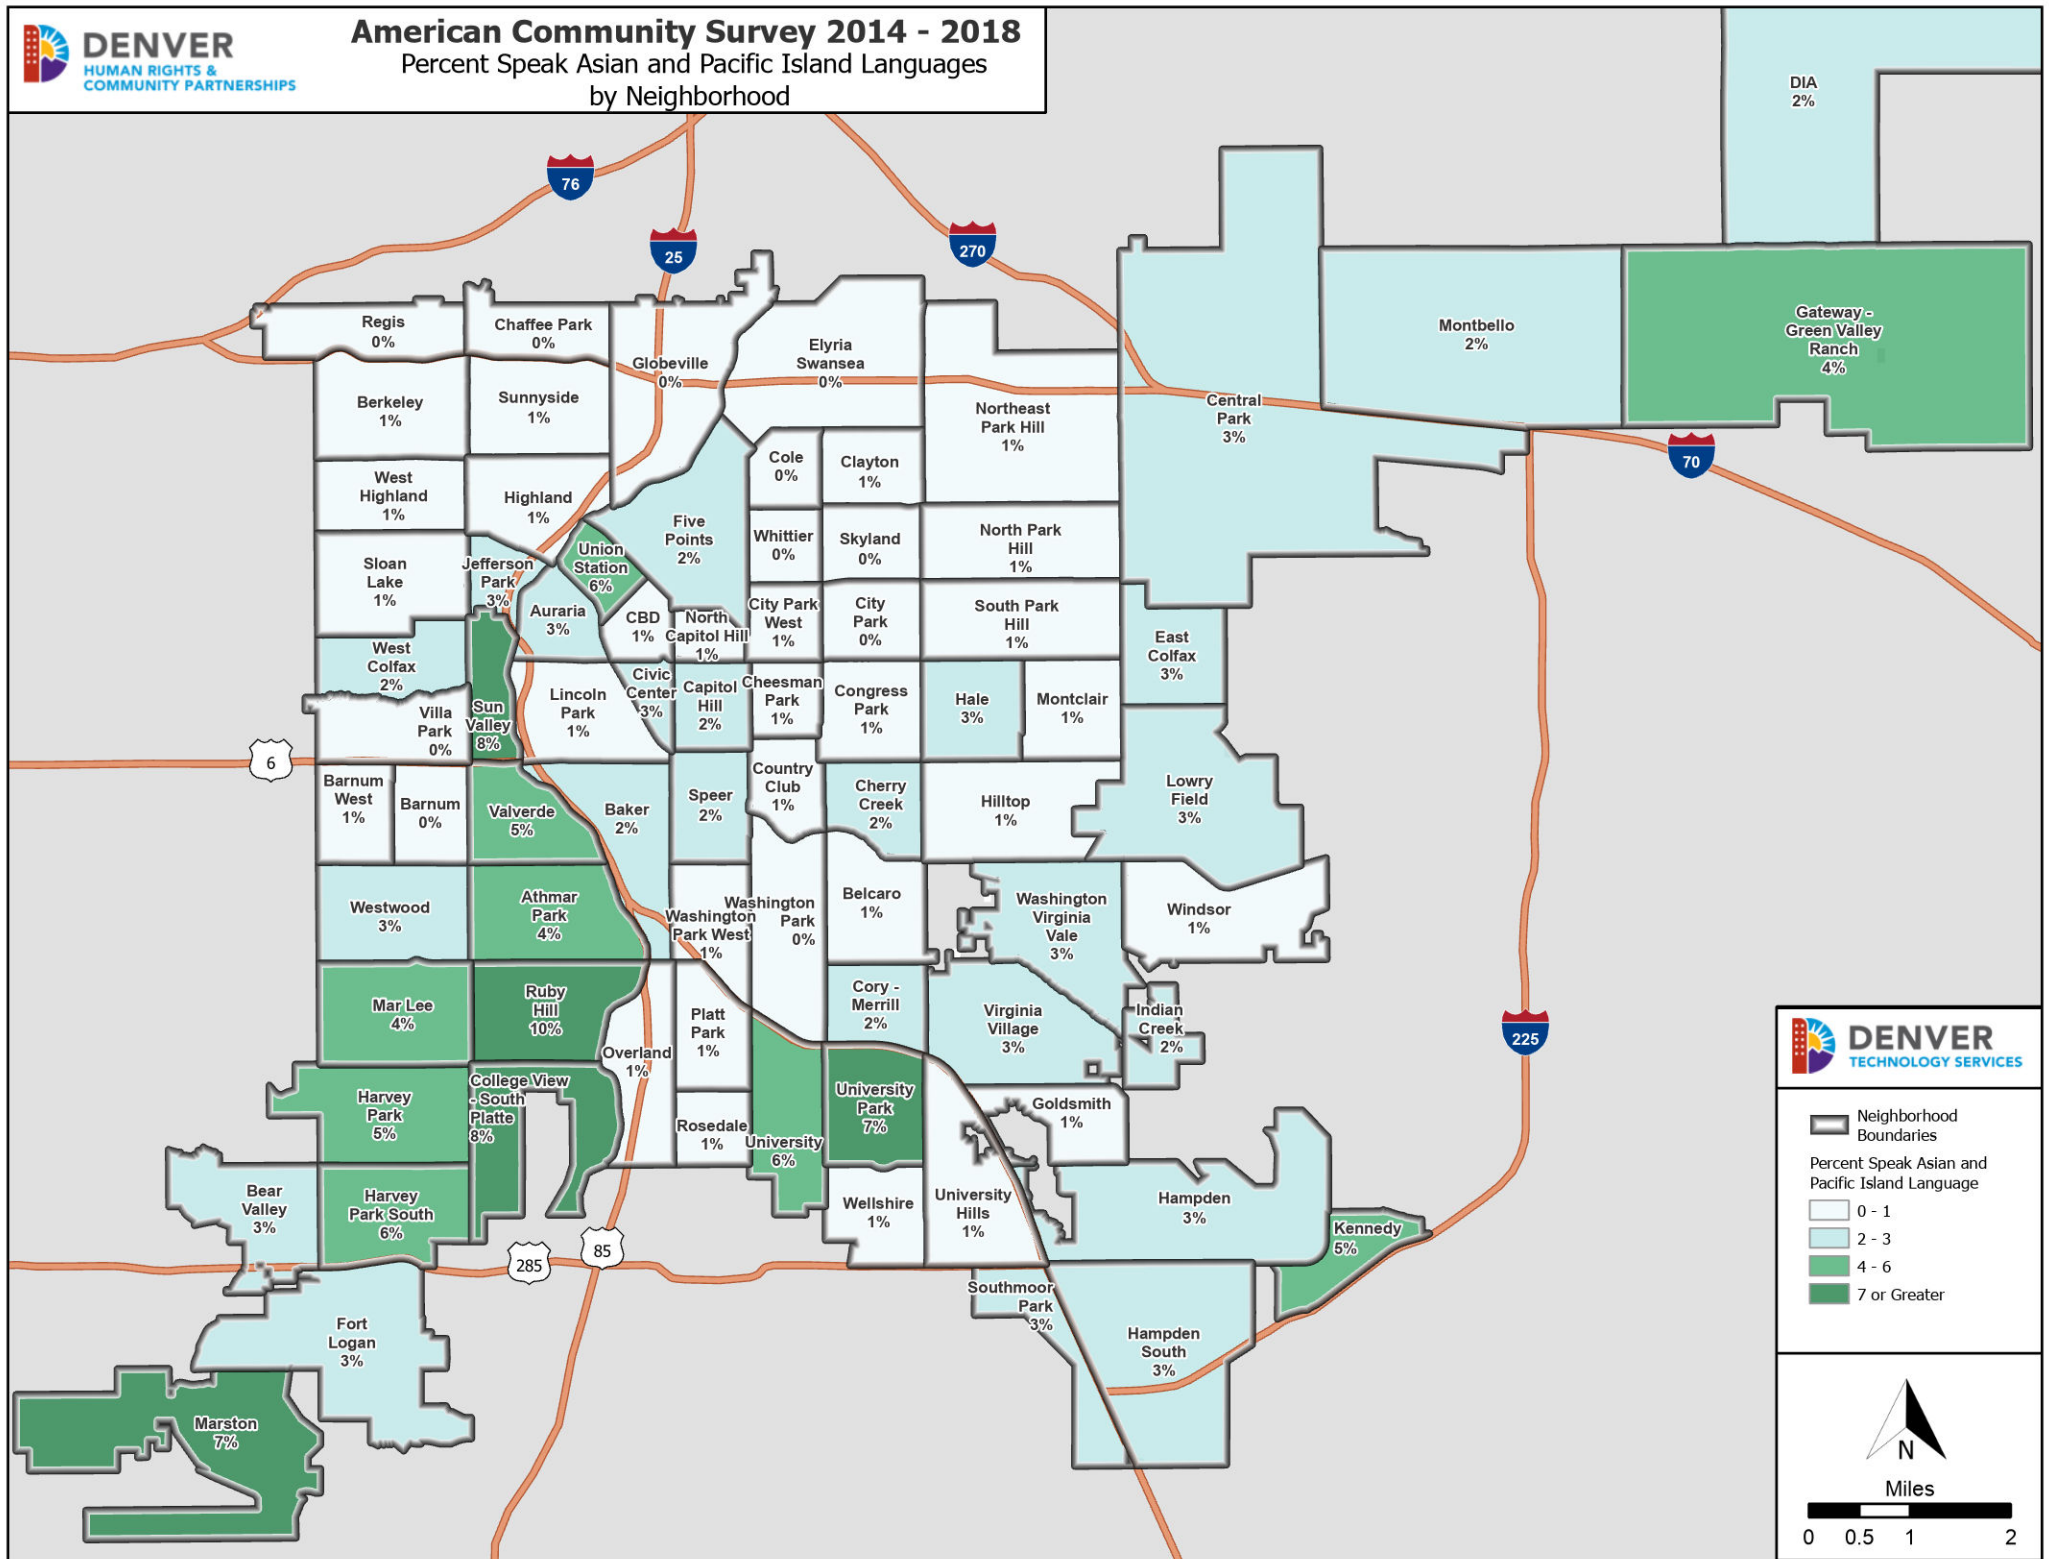

# American Community Survey 2014 - 2018

## Percent Speak Asian and Pacific Island Languages by Neighborhood

Neighborhood Boundaries

Percent Speak Asian and Pacific Island Language

- 0 - 1
- 2 - 3
- 4 - 6
- 7 or Greater

N

Miles

0 0.5 1 2