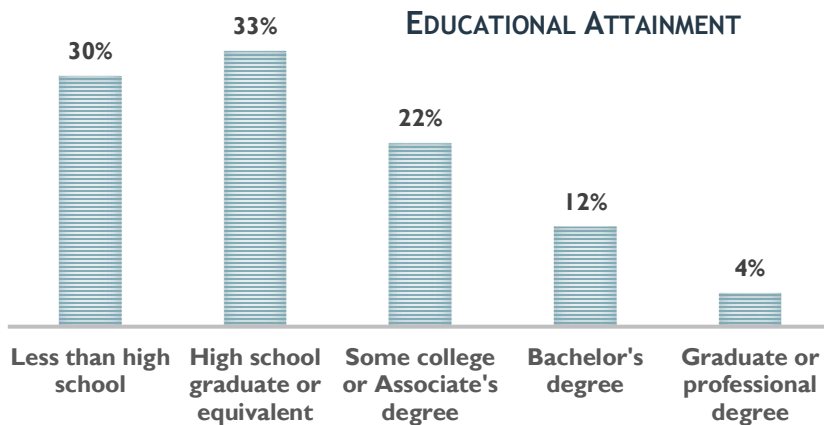

56% SPEAK A LANGUAGE OTHER THAN ENGLISH AT HOME

35% SELF-IDENTIFY AS SPEAKING ENGLISH LESS THAN VERY WELL

33 MEDIAN AGE

9% LIVING WITH A DISABILITY

\$1,210 MEDIAN GROSS RENT

\$203,600 MEDIAN HOME VALUE

33% RENT AS PERCENT OF INCOME

16% POVERTY LEVEL

**60% HOMEOWNERS
40% RENTERS**

3% UNEMPLOYMENT RATE

\$57,842 MEDIAN INCOME

70% HIGH SCHOOL GRADUATE OR HIGHER