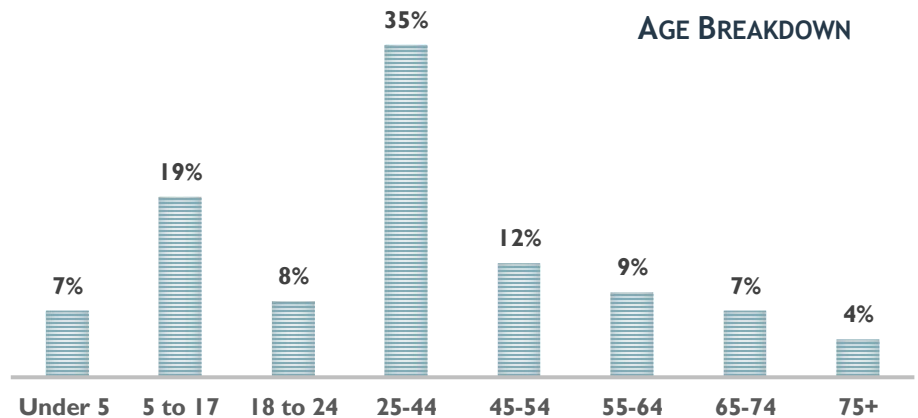

ATHMAR PARK

FACT SHEET

BY THE NUMBERS

693,417 TOTAL POPULATION

53% MALE

47% FEMALE

LANGUAGES OTHER THAN ENGLISH SPOKEN AT HOME (OF THE 56%)

29% FOREIGN BORN

56% SPEAK A LANGUAGE OTHER THAN ENGLISH AT HOME

35% SELF-IDENTIFY AS SPEAKING ENGLISH LESS THAN VERY WELL

33 MEDIAN AGE

9% LIVING WITH A DISABILITY

\$1,210 MEDIAN GROSS RENT

\$203,600 MEDIAN HOME VALUE

33% RENT AS PERCENT OF INCOME