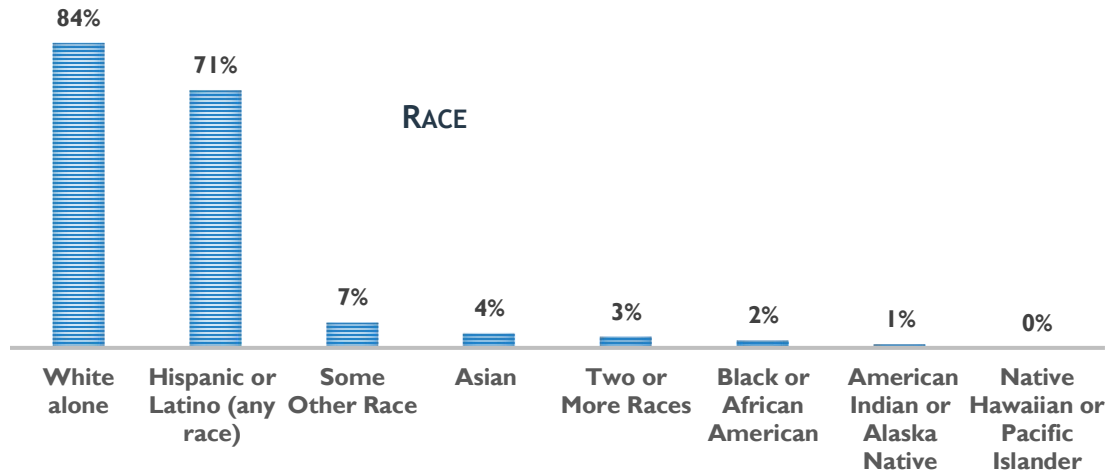

ATHMAR PARK

FACT SHEET

BY THE NUMBERS

693,417 TOTAL POPULATION

53% MALE

47% FEMALE

LANGUAGES OTHER THAN ENGLISH SPOKEN AT HOME (OF THE 56%)

29% FOREIGN BORN

56% SPEAK A LANGUAGE OTHER THAN ENGLISH AT HOME

35% SELF-IDENTIFY AS SPEAKING ENGLISH LESS THAN VERY WELL

33 MEDIAN AGE

9% LIVING WITH A DISABILITY

\$1,210 MEDIAN GROSS RENT

\$203,600 MEDIAN HOME VALUE

33% RENT AS PERCENT OF INCOME