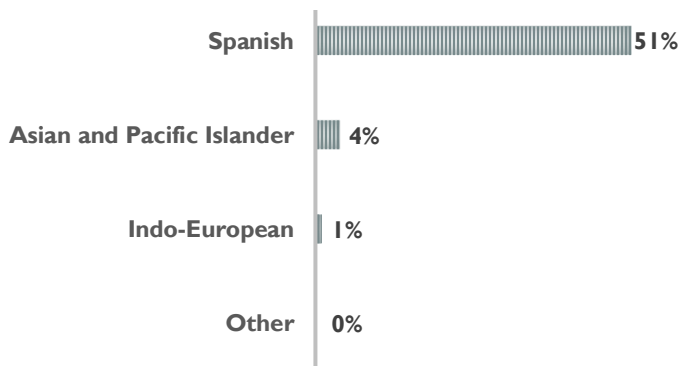

ATHMAR PARK

FACT SHEET

BY THE NUMBERS

693,417 TOTAL POPULATION

53% MALE

47% FEMALE

LANGUAGES OTHER THAN ENGLISH SPOKEN AT HOME (OF THE 56%)

29% FOREIGN BORN

56% SPEAK A LANGUAGE OTHER THAN ENGLISH AT HOME

35% SELF-IDENTIFY AS SPEAKING ENGLISH LESS THAN VERY WELL

33 MEDIAN AGE

9% LIVING WITH A DISABILITY

\$1,210 MEDIAN GROSS RENT

\$203,600 MEDIAN HOME VALUE

33% RENT AS PERCENT OF INCOME