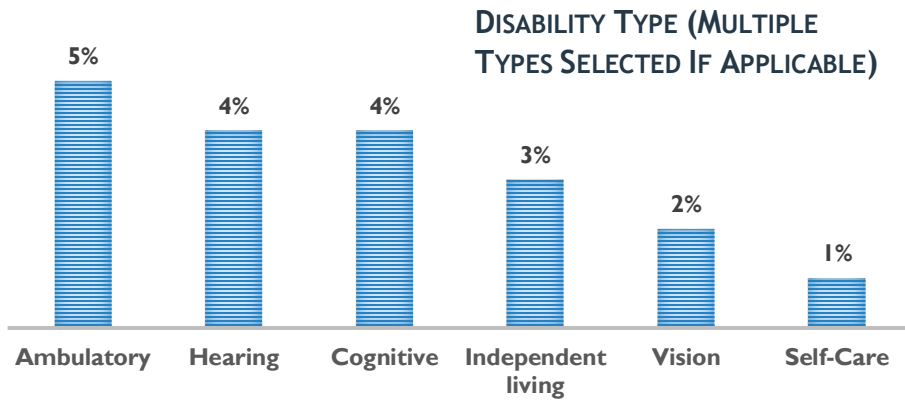

56% SPEAK A LANGUAGE OTHER THAN ENGLISH AT HOME

35% SELF-IDENTIFY AS SPEAKING ENGLISH LESS THAN VERY WELL

33 MEDIAN AGE

9% LIVING WITH A DISABILITY

\$1,210 MEDIAN GROSS RENT

\$203,600 MEDIAN HOME VALUE

33% RENT AS PERCENT OF INCOME