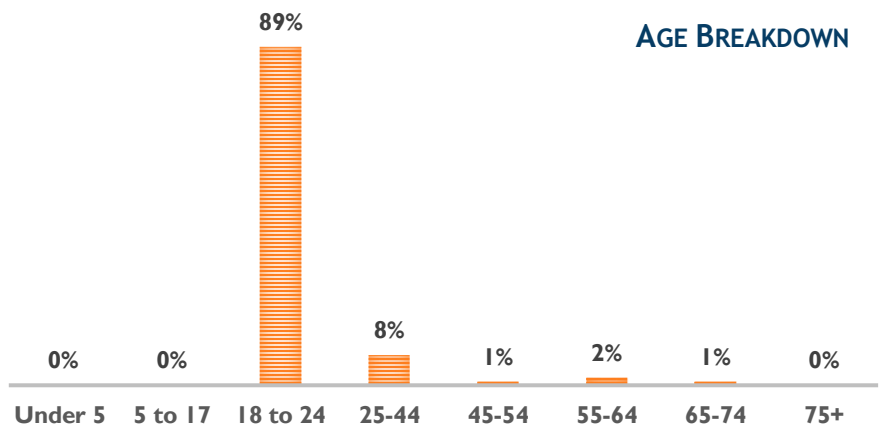

### RACE

### LANGUAGES OTHER THAN ENGLISH SPOKEN AT HOME (OF THE 14%)

8% FOREIGN BORN

14% SPEAK A LANGUAGE OTHER THAN ENGLISH AT HOME

12% SELF-IDENTIFY AS SPEAKING ENGLISH LESS THAN VERY WELL

20 MEDIAN AGE

### AGE BREAKDOWN

**3% LIVING WITH A DISABILITY**

**\$500,000 MEDIAN HOME VALUE**

**13% POVERTY LEVEL**

**77% HOMEOWNERS  
23% RENTERS**

**7% UNEMPLOYMENT RATE**

**\$144,513 MEDIAN INCOME**

**100% HIGH SCHOOL GRADUATE OR HIGHER**