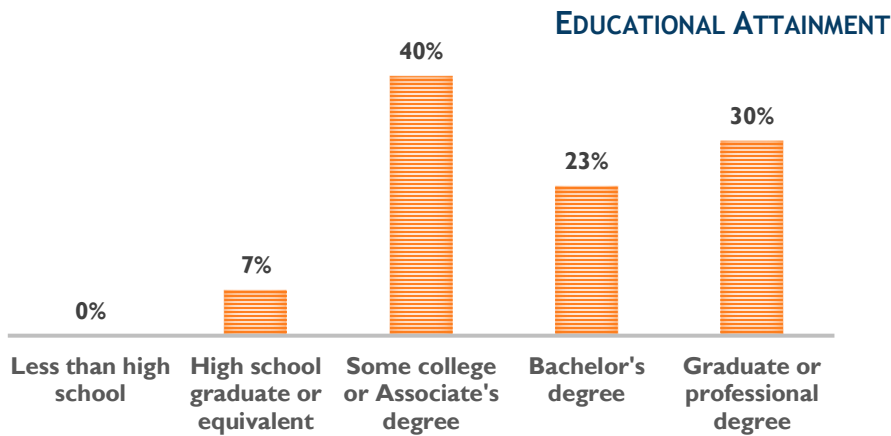

### LANGUAGES OTHER THAN ENGLISH SPOKEN AT HOME (OF THE 14%)

8% FOREIGN BORN

14% SPEAK A LANGUAGE OTHER THAN ENGLISH AT HOME

12% SELF-IDENTIFY AS SPEAKING ENGLISH LESS THAN VERY WELL

20 MEDIAN AGE

### AGE BREAKDOWN

**3% LIVING WITH A DISABILITY**

**\$500,000 MEDIAN HOME VALUE**

**13% POVERTY LEVEL**

**77% HOMEOWNERS  
23% RENTERS**

**7% UNEMPLOYMENT RATE**

**\$144,513 MEDIAN INCOME**

**100% HIGH SCHOOL GRADUATE OR HIGHER**