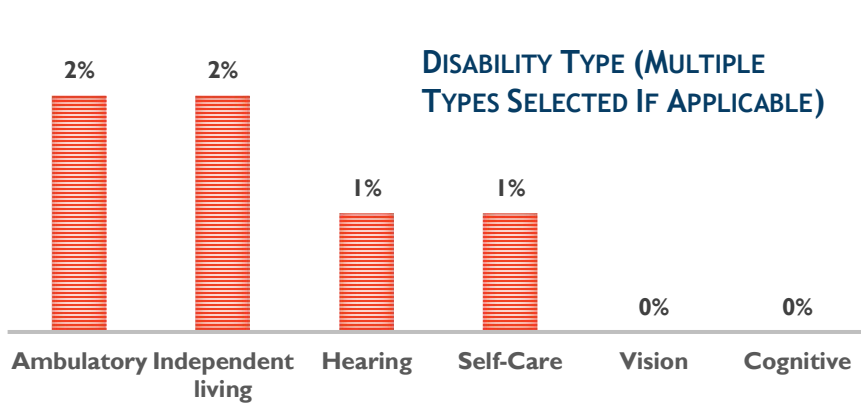

### RACE

### LANGUAGES OTHER THAN ENGLISH SPOKEN AT HOME (OF THE 14%)

8% FOREIGN BORN

14% SPEAK A LANGUAGE OTHER THAN ENGLISH AT HOME

12% SELF-IDENTIFY AS SPEAKING ENGLISH LESS THAN VERY WELL

20 MEDIAN AGE

### AGE BREAKDOWN

**3% LIVING WITH A DISABILITY**

**\$500,000 MEDIAN HOME VALUE**

**13% POVERTY LEVEL**

**77% HOMEOWNERS  
23% RENTERS**

**7% UNEMPLOYMENT RATE**

**\$144,513 MEDIAN INCOME**

**100% HIGH SCHOOL GRADUATE OR HIGHER**