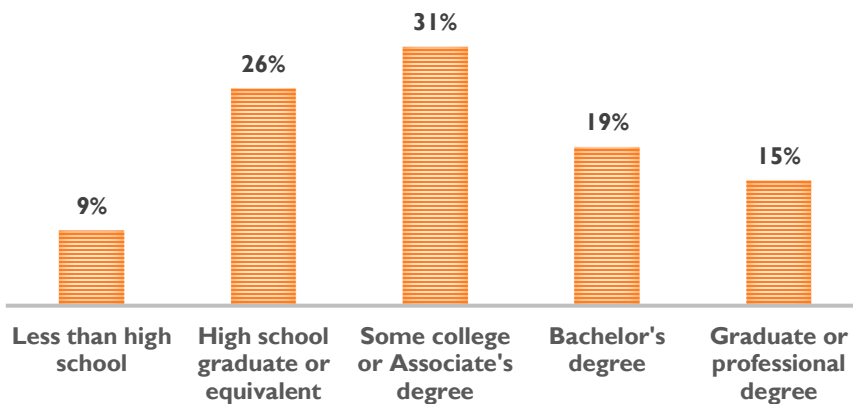

### LANGUAGES OTHER THAN ENGLISH SPOKEN AT HOME (OF THE 15%)

8% FOREIGN BORN

15% SPEAK A LANGUAGE OTHER THAN ENGLISH AT HOME

3% SELF-IDENTIFY AS SPEAKING ENGLISH LESS THAN VERY WELL

41 MEDIAN AGE

**12% LIVING WITH A DISABILITY**

**\$1,213 MEDIAN GROSS RENT**

**\$265,600 MEDIAN HOME VALUE**

**29% RENT AS PERCENT OF INCOME**

**10% POVERTY LEVEL**

**62% HOMEOWNERS  
38% RENTERS**

**4% UNEMPLOYMENT RATE**

**\$33,914 MEDIAN INCOME**

### EDUCATIONAL ATTAINMENT

**91% HIGH SCHOOL GRADUATE OR HIGHER**