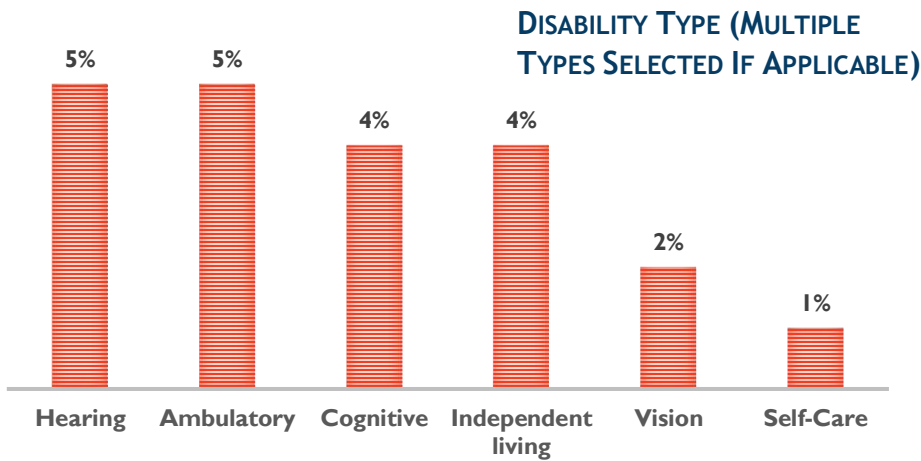

### LANGUAGES OTHER THAN ENGLISH SPOKEN AT HOME (OF THE 15%)

8% FOREIGN BORN

15% SPEAK A LANGUAGE OTHER THAN ENGLISH AT HOME

3% SELF-IDENTIFY AS SPEAKING ENGLISH LESS THAN VERY WELL

41 MEDIAN AGE

**12% LIVING WITH A DISABILITY**

**\$1,213 MEDIAN GROSS RENT**

**\$265,600 MEDIAN HOME VALUE**

**29% RENT AS PERCENT OF INCOME**

**10% POVERTY LEVEL**

**62% HOMEOWNERS  
38% RENTERS**

**4% UNEMPLOYMENT RATE**

**\$33,914 MEDIAN INCOME**