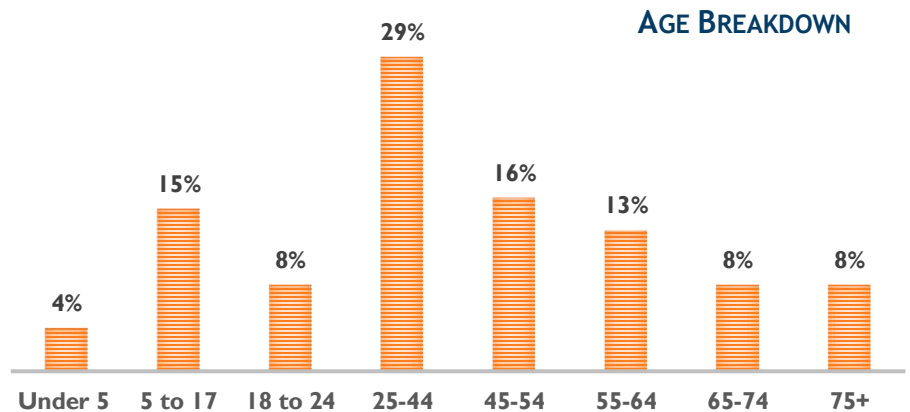

### BY THE NUMBERS

8,875 TOTAL POPULATION

49% MALE  
51% FEMALE

### LANGUAGES OTHER THAN ENGLISH SPOKEN AT HOME (OF THE 15%)

8% FOREIGN BORN

15% SPEAK A LANGUAGE OTHER THAN ENGLISH AT HOME

3% SELF-IDENTIFY AS SPEAKING ENGLISH LESS THAN VERY WELL

41 MEDIAN AGE

**12% LIVING WITH A DISABILITY**

**\$1,213 MEDIAN GROSS RENT**

**\$265,600 MEDIAN HOME VALUE**

**29% RENT AS PERCENT OF INCOME**

**10% POVERTY LEVEL**

**62% HOMEOWNERS  
38% RENTERS**

**4% UNEMPLOYMENT RATE**

**\$33,914 MEDIAN INCOME**