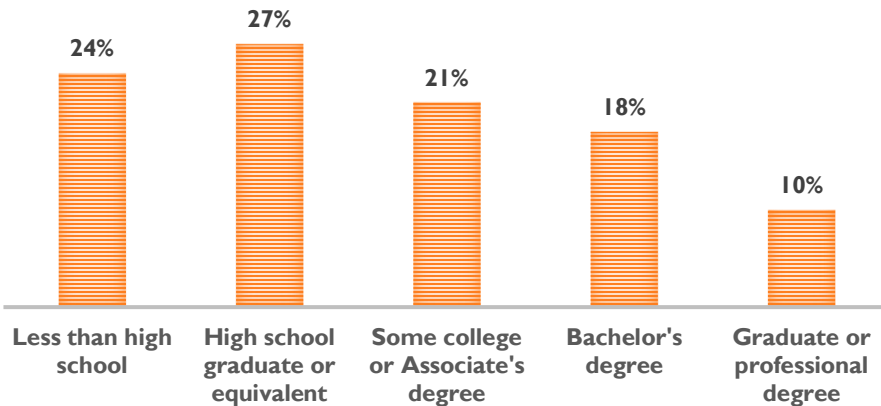

#### LANGUAGES OTHER THAN ENGLISH SPOKEN AT HOME (OF THE 43%)

20% FOREIGN BORN

43% SPEAK A LANGUAGE OTHER THAN ENGLISH AT HOME

21% SELF-IDENTIFY AS SPEAKING ENGLISH LESS THAN VERY WELL

37 MEDIAN AGE

**15% LIVING WITH A DISABILITY**

**\$1,206 MEDIAN GROSS RENT**

**\$229,100 MEDIAN HOME VALUE**

**43% RENT AS PERCENT OF INCOME**

**10% POVERTY LEVEL**

**70% HOMEOWNERS  
30% RENTERS**

**7% UNEMPLOYMENT RATE**

**\$52,031 MEDIAN INCOME**

### EDUCATIONAL ATTAINMENT

**76% HIGH SCHOOL GRADUATE OR HIGHER**