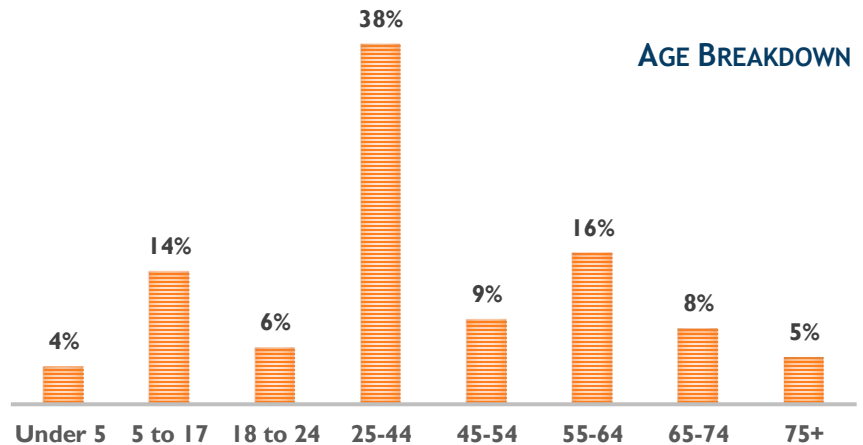

### BY THE NUMBERS

3,881 TOTAL POPULATION

49% MALE  
51% FEMALE

#### LANGUAGES OTHER THAN ENGLISH SPOKEN AT HOME (OF THE 43%)

20% FOREIGN BORN

43% SPEAK A LANGUAGE OTHER THAN ENGLISH AT HOME

21% SELF-IDENTIFY AS SPEAKING ENGLISH LESS THAN VERY WELL

37 MEDIAN AGE

**15% LIVING WITH A DISABILITY**

**\$1,206 MEDIAN GROSS RENT**

**\$229,100 MEDIAN HOME VALUE**

**43% RENT AS PERCENT OF INCOME**

**10% POVERTY LEVEL**

**70% HOMEOWNERS  
30% RENTERS**

**7% UNEMPLOYMENT RATE**

**\$52,031 MEDIAN INCOME**