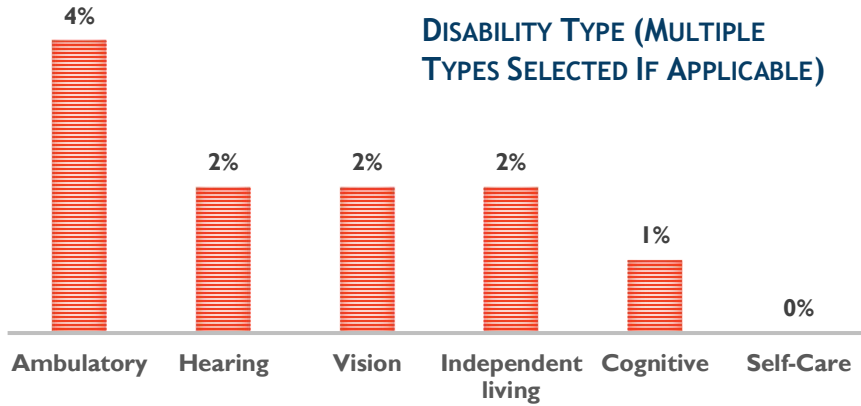

33% SELF-IDENTIFY AS SPEAKING ENGLISH LESS THAN VERY WELL

28 MEDIAN AGE

7% LIVING WITH A DISABILITY

\$822 MEDIAN GROSS RENT

\$195,800 MEDIAN HOME VALUE

41% RENT AS PERCENT OF INCOME

38% POVERTY LEVEL

**37% HOMEOWNERS
63% RENTERS**