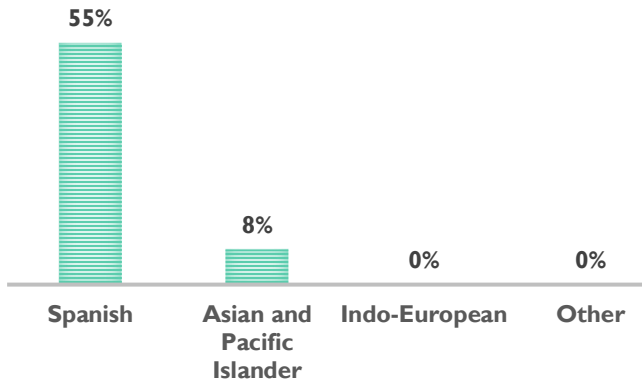

COLLEGE VIEW-SOUTH PLATTE

NEIGHBORHOOD PROFILE FACT SHEET

BY THE NUMBERS

8,536 TOTAL POPULATION

LANGUAGES OTHER THAN ENGLISH SPOKEN AT HOME (OF THE 63%)

38% FOREIGN BORN

63% SPEAK A LANGUAGE OTHER THAN ENGLISH AT HOME

33% SELF-IDENTIFY AS SPEAKING ENGLISH LESS THAN VERY WELL

28 MEDIAN AGE

7% LIVING WITH A DISABILITY

\$822 MEDIAN GROSS RENT

\$195,800 MEDIAN HOME VALUE

41% RENT AS PERCENT OF INCOME

38% POVERTY LEVEL

**37% HOMEOWNERS
63% RENTERS**