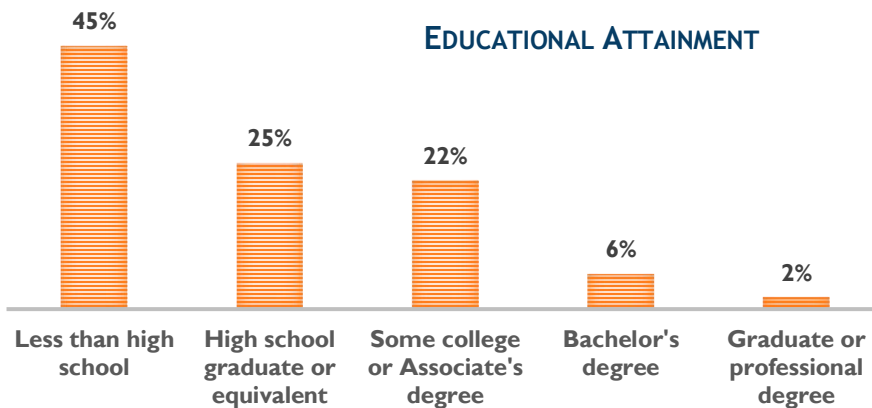

33% SELF-IDENTIFY AS SPEAKING ENGLISH LESS THAN VERY WELL

28 MEDIAN AGE

7% LIVING WITH A DISABILITY

\$822 MEDIAN GROSS RENT

\$195,800 MEDIAN HOME VALUE

41% RENT AS PERCENT OF INCOME

38% POVERTY LEVEL

**37% HOMEOWNERS
63% RENTERS**

12% UNEMPLOYMENT RATE

\$22,156 MEDIAN INCOME

55% HIGH SCHOOL GRADUATE OR HIGHER