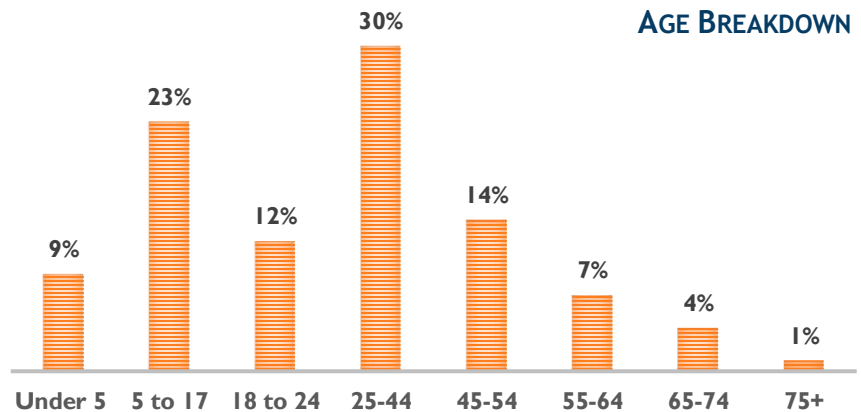

COLLEGE VIEW-SOUTH PLATTE

NEIGHBORHOOD PROFILE FACT SHEET

BY THE NUMBERS

8,536 TOTAL POPULATION

LANGUAGES OTHER THAN ENGLISH SPOKEN AT HOME (OF THE 63%)

38% FOREIGN BORN

63% SPEAK A LANGUAGE OTHER THAN ENGLISH AT HOME

33% SELF-IDENTIFY AS SPEAKING ENGLISH LESS THAN VERY WELL

28 MEDIAN AGE

7% LIVING WITH A DISABILITY

\$822 MEDIAN GROSS RENT

\$195,800 MEDIAN HOME VALUE

41% RENT AS PERCENT OF INCOME

38% POVERTY LEVEL

**37% HOMEOWNERS
63% RENTERS**