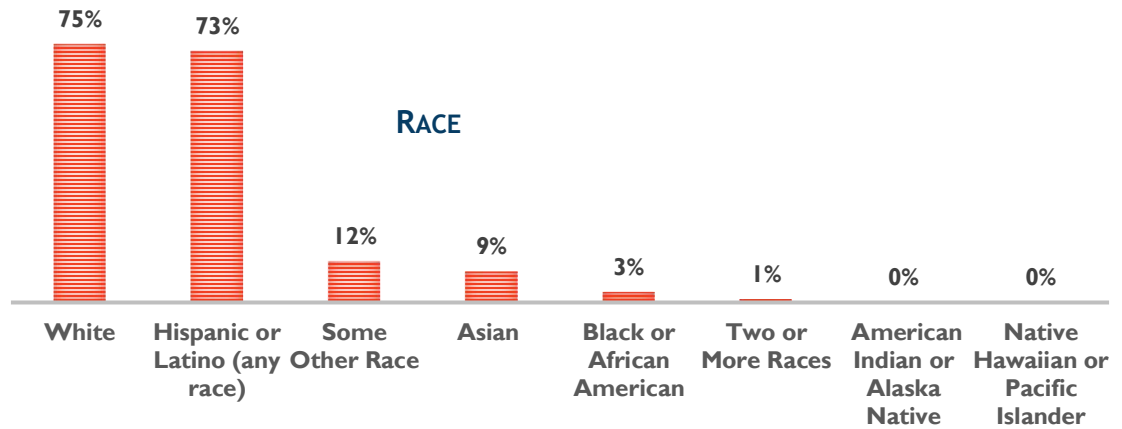

COLLEGE VIEW-SOUTH PLATTE

NEIGHBORHOOD PROFILE FACT SHEET

BY THE NUMBERS

8,536 TOTAL POPULATION

LANGUAGES OTHER THAN ENGLISH SPOKEN AT HOME (OF THE 63%)

38% FOREIGN BORN

63% SPEAK A LANGUAGE OTHER THAN ENGLISH AT HOME

33% SELF-IDENTIFY AS SPEAKING ENGLISH LESS THAN VERY WELL

28 MEDIAN AGE

7% LIVING WITH A DISABILITY

\$822 MEDIAN GROSS RENT

\$195,800 MEDIAN HOME VALUE

41% RENT AS PERCENT OF INCOME

38% POVERTY LEVEL

**37% HOMEOWNERS
63% RENTERS**