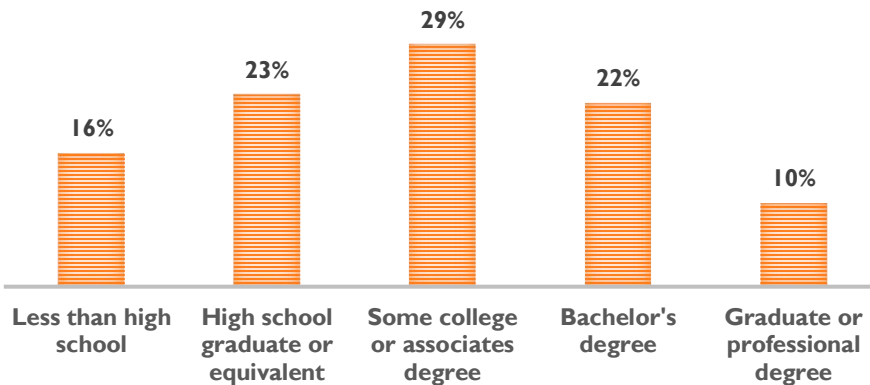

EDUCATIONAL ATTAINMENT