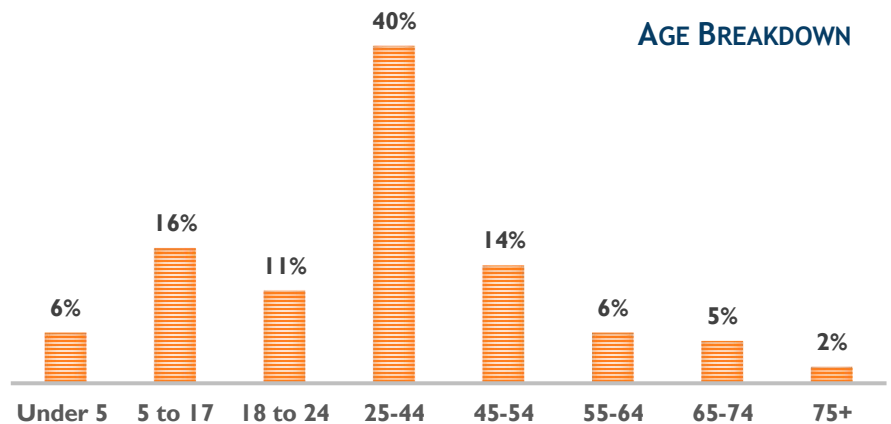

### RACE

### LANGUAGES OTHER THAN ENGLISH SPOKEN AT HOME (OF THE 34%)

26% FOREIGN BORN

34% SPEAK A LANGUAGE OTHER THAN ENGLISH AT HOME

16% SELF-IDENTIFY AS SPEAKING ENGLISH LESS THAN VERY WELL

32 MEDIAN AGE

### AGE BREAKDOWN

**12% LIVING WITH A DISABILITY**

**\$1,073 MEDIAN GROSS RENT**

**\$219,300 MEDIAN HOME VALUE**

**35% RENT AS PERCENT OF INCOME**

**26% POVERTY LEVEL**

**38% HOMEOWNERS  
62% RENTERS**

**8% UNEMPLOYMENT RATE**