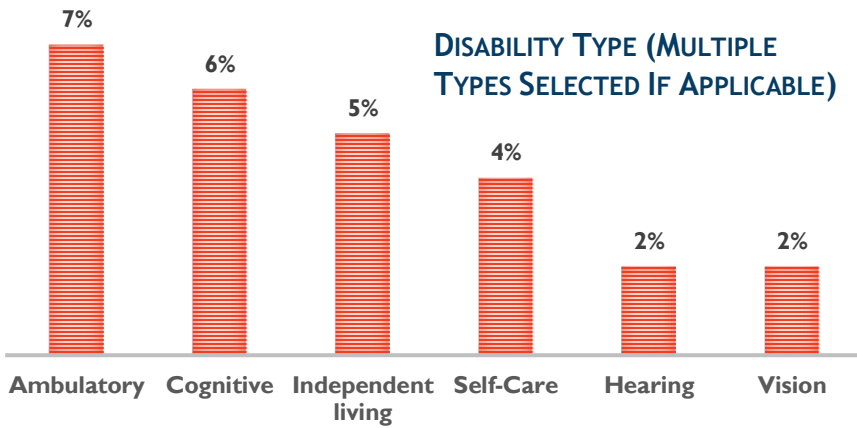

### RACE

### LANGUAGES OTHER THAN ENGLISH SPOKEN AT HOME (OF THE 34%)

26% FOREIGN BORN

34% SPEAK A LANGUAGE OTHER THAN ENGLISH AT HOME

16% SELF-IDENTIFY AS SPEAKING ENGLISH LESS THAN VERY WELL

32 MEDIAN AGE

### AGE BREAKDOWN

**12% LIVING WITH A DISABILITY**

**\$1,073 MEDIAN GROSS RENT**

**\$219,300 MEDIAN HOME VALUE**

**35% RENT AS PERCENT OF INCOME**

**26% POVERTY LEVEL**

**38% HOMEOWNERS  
62% RENTERS**

**8% UNEMPLOYMENT RATE**