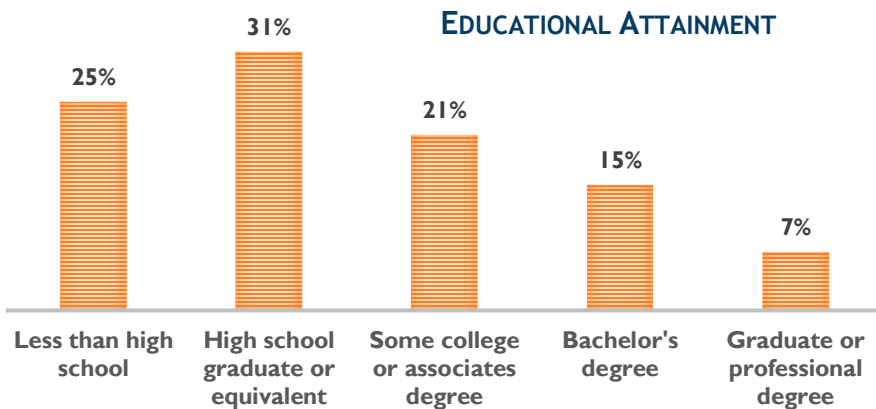

### LANGUAGES OTHER THAN ENGLISH SPOKEN AT HOME (OF THE 39%)

20% FOREIGN BORN

39% SPEAK A LANGUAGE OTHER THAN ENGLISH AT HOME

14% SELF-IDENTIFY AS SPEAKING ENGLISH LESS THAN VERY WELL

31 MEDIAN AGE

**7% LIVING WITH A DISABILITY**

**\$1,023 MEDIAN GROSS RENT**

**\$238,300 MEDIAN HOME VALUE**

**30% RENT AS PERCENT OF INCOME**

**17% POVERTY LEVEL**

**63% HOMEOWNERS  
37% RENTERS**

**3% UNEMPLOYMENT RATE**

**\$27,960 MEDIAN INCOME**

**75% HIGH SCHOOL GRADUATE OR HIGHER**