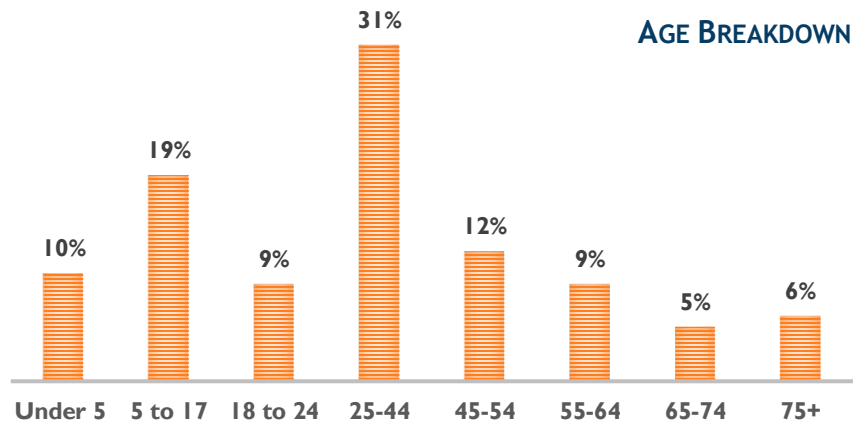

### BY THE NUMBERS

13,173 TOTAL POPULATION

50% MALE  
50% FEMALE

### LANGUAGES OTHER THAN ENGLISH SPOKEN AT HOME (OF THE 39%)

20% FOREIGN BORN

39% SPEAK A LANGUAGE OTHER THAN ENGLISH AT HOME

14% SELF-IDENTIFY AS SPEAKING ENGLISH LESS THAN VERY WELL

31 MEDIAN AGE

**7% LIVING WITH A DISABILITY**

**\$1,023 MEDIAN GROSS RENT**

**\$238,300 MEDIAN HOME VALUE**

**30% RENT AS PERCENT OF INCOME**

**17% POVERTY LEVEL**

**63% HOMEOWNERS  
37% RENTERS**

**3% UNEMPLOYMENT RATE**

**\$27,960 MEDIAN INCOME**

**75% HIGH SCHOOL GRADUATE OR HIGHER**