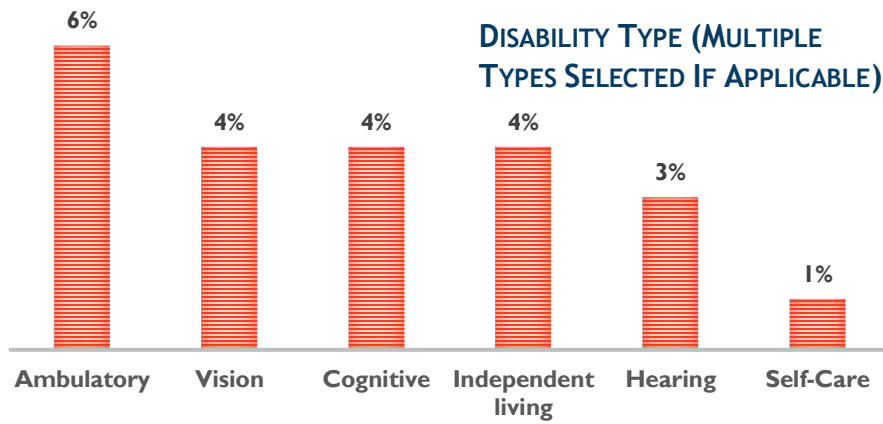

HARVEY PARK SOUTH

NEIGHBORHOOD PROFILE FACT SHEET

BY THE NUMBERS

9,578 TOTAL POPULATION

52% MALE

48% FEMALE

LANGUAGES OTHER THAN ENGLISH SPOKEN AT HOME (OF THE 31%)

15% FOREIGN BORN

31% SPEAK A LANGUAGE OTHER THAN ENGLISH AT HOME

9% SELF-IDENTIFY AS SPEAKING ENGLISH LESS THAN VERY WELL

36 MEDIAN AGE

14% LIVING WITH A DISABILITY

\$1,340 MEDIAN GROSS RENT

\$253,450 MEDIAN HOME VALUE

28% RENT AS PERCENT OF INCOME