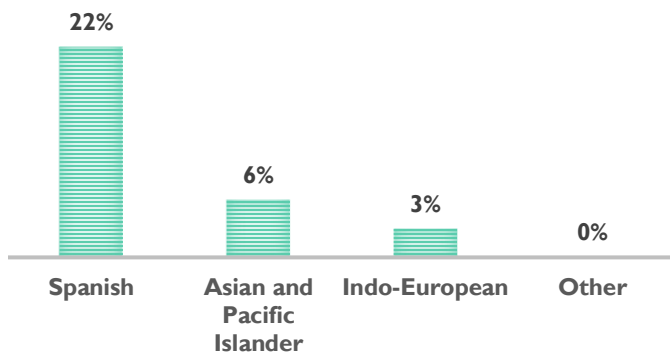

HARVEY PARK SOUTH

NEIGHBORHOOD PROFILE FACT SHEET

BY THE NUMBERS

9,578 TOTAL POPULATION

52% MALE

48% FEMALE

LANGUAGES OTHER THAN ENGLISH SPOKEN AT HOME (OF THE 31%)

15% FOREIGN BORN

31% SPEAK A LANGUAGE OTHER THAN ENGLISH AT HOME

9% SELF-IDENTIFY AS SPEAKING ENGLISH LESS THAN VERY WELL

36 MEDIAN AGE

14% LIVING WITH A DISABILITY

\$1,340 MEDIAN GROSS RENT

\$253,450 MEDIAN HOME VALUE

28% RENT AS PERCENT OF INCOME