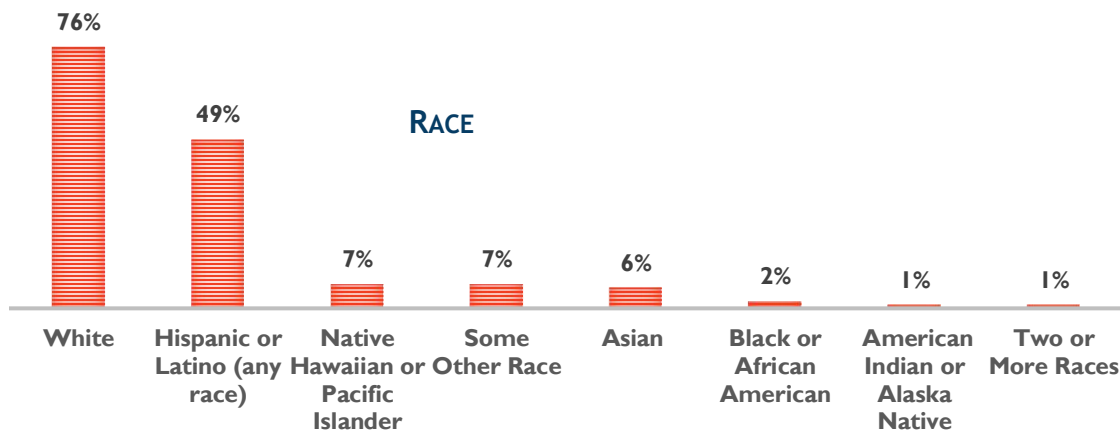

HARVEY PARK SOUTH

NEIGHBORHOOD PROFILE FACT SHEET

BY THE NUMBERS

9,578 TOTAL POPULATION

52% MALE

48% FEMALE

LANGUAGES OTHER THAN ENGLISH SPOKEN AT HOME (OF THE 31%)

15% FOREIGN BORN

31% SPEAK A LANGUAGE OTHER THAN ENGLISH AT HOME

9% SELF-IDENTIFY AS SPEAKING ENGLISH LESS THAN VERY WELL

36 MEDIAN AGE

14% LIVING WITH A DISABILITY

\$1,340 MEDIAN GROSS RENT

\$253,450 MEDIAN HOME VALUE

28% RENT AS PERCENT OF INCOME