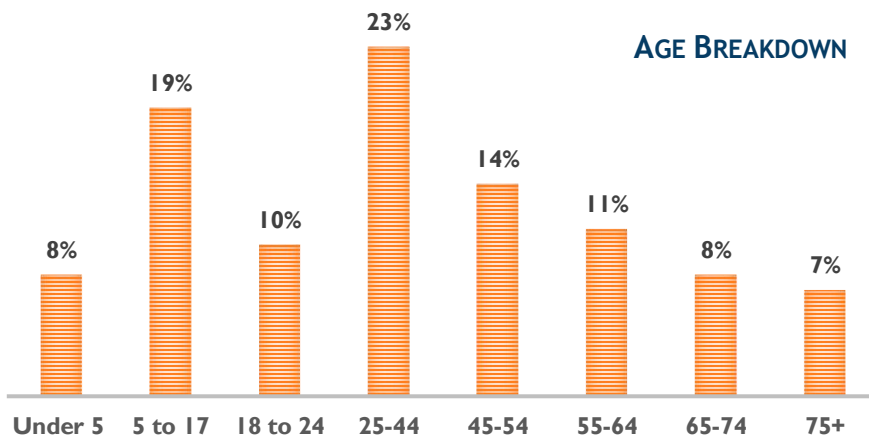

HARVEY PARK SOUTH

NEIGHBORHOOD PROFILE FACT SHEET

BY THE NUMBERS

9,578 TOTAL POPULATION

52% MALE

48% FEMALE

LANGUAGES OTHER THAN ENGLISH SPOKEN AT HOME (OF THE 31%)

15% FOREIGN BORN

31% SPEAK A LANGUAGE OTHER THAN ENGLISH AT HOME

9% SELF-IDENTIFY AS SPEAKING ENGLISH LESS THAN VERY WELL

36 MEDIAN AGE

14% LIVING WITH A DISABILITY

\$1,340 MEDIAN GROSS RENT

\$253,450 MEDIAN HOME VALUE

28% RENT AS PERCENT OF INCOME