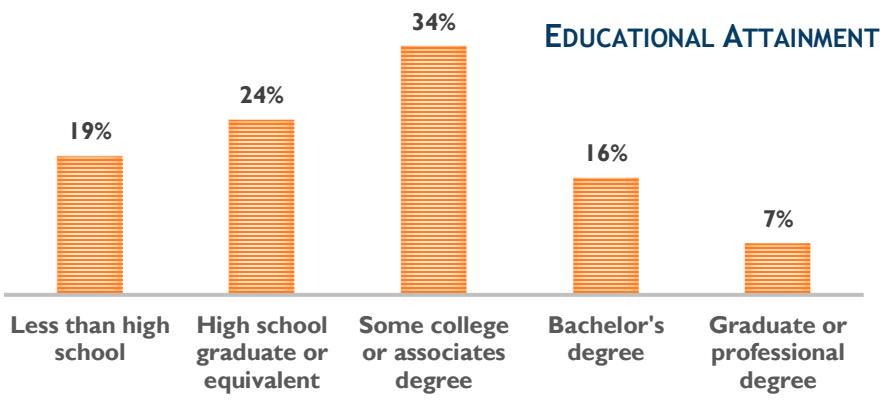

31% SPEAK A LANGUAGE OTHER THAN ENGLISH AT HOME

9% SELF-IDENTIFY AS SPEAKING ENGLISH LESS THAN VERY WELL

36 MEDIAN AGE

14% LIVING WITH A DISABILITY

\$1,340 MEDIAN GROSS RENT

\$253,450 MEDIAN HOME VALUE

28% RENT AS PERCENT OF INCOME

13% POVERTY LEVEL

**68% HOMEOWNERS
32% RENTERS**

4% UNEMPLOYMENT RATE

\$30,438 MEDIAN INCOME

81% HIGH SCHOOL GRADUATE OR HIGHER