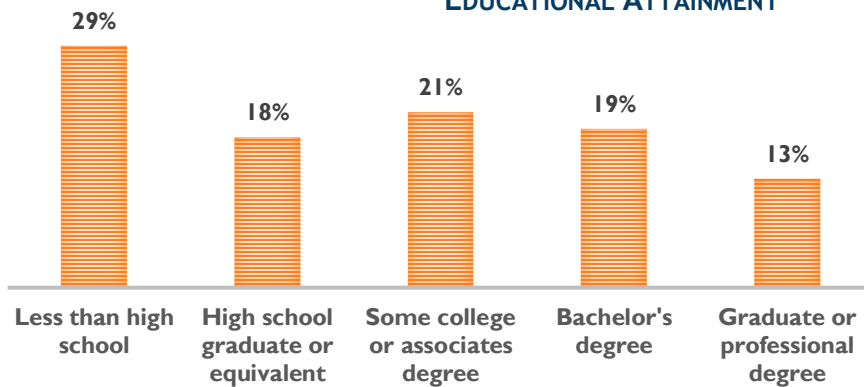

### LANGUAGES OTHER THAN ENGLISH SPOKEN AT HOME (OF THE 35%)

18% FOREIGN BORN

35% SPEAK A LANGUAGE OTHER THAN ENGLISH AT HOME

20% SELF-IDENTIFY AS SPEAKING ENGLISH LESS THAN VERY WELL

32 MEDIAN AGE

**17% LIVING WITH A DISABILITY**

**\$824 MEDIAN GROSS RENT**

**\$275,350 MEDIAN HOME VALUE**

**31% RENT AS PERCENT OF INCOME**

**38% POVERTY LEVEL**

**30% HOMEOWNERS  
70% RENTERS**

**13% UNEMPLOYMENT RATE**

**\$36,900 MEDIAN INCOME**

**EDUCATIONAL ATTAINMENT**

**71% HIGH SCHOOL GRADUATE OR HIGHER**