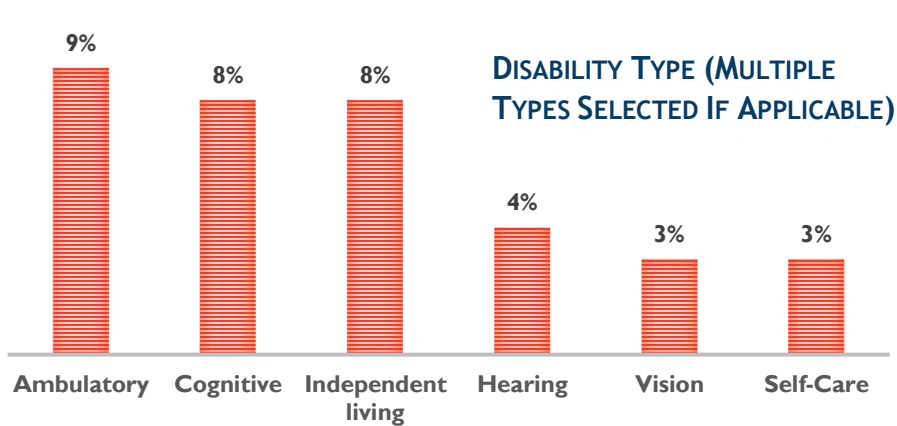

### LANGUAGES OTHER THAN ENGLISH SPOKEN AT HOME (OF THE 35%)

18% FOREIGN BORN

35% SPEAK A LANGUAGE OTHER THAN ENGLISH AT HOME

20% SELF-IDENTIFY AS SPEAKING ENGLISH LESS THAN VERY WELL

32 MEDIAN AGE

**17% LIVING WITH A DISABILITY**

**\$824 MEDIAN GROSS RENT**

**\$275,350 MEDIAN HOME VALUE**

**31% RENT AS PERCENT OF INCOME**

**38% POVERTY LEVEL**

**30% HOMEOWNERS  
70% RENTERS**

**13% UNEMPLOYMENT RATE**

**\$36,900 MEDIAN INCOME**

**EDUCATIONAL ATTAINMENT**