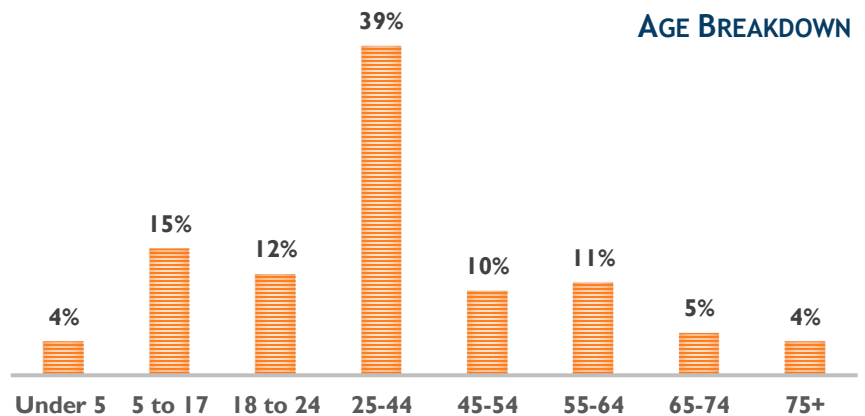

### BY THE NUMBERS

6,204 TOTAL POPULATION

52% MALE  
48% FEMALE

### LANGUAGES OTHER THAN ENGLISH SPOKEN AT HOME (OF THE 35%)

18% FOREIGN BORN

35% SPEAK A LANGUAGE OTHER THAN ENGLISH AT HOME

20% SELF-IDENTIFY AS SPEAKING ENGLISH LESS THAN VERY WELL

32 MEDIAN AGE

**17% LIVING WITH A DISABILITY**

**\$824 MEDIAN GROSS RENT**

**\$275,350 MEDIAN HOME VALUE**

**31% RENT AS PERCENT OF INCOME**

**38% POVERTY LEVEL**

**30% HOMEOWNERS  
70% RENTERS**

**13% UNEMPLOYMENT RATE**

**\$36,900 MEDIAN INCOME**

**EDUCATIONAL ATTAINMENT**