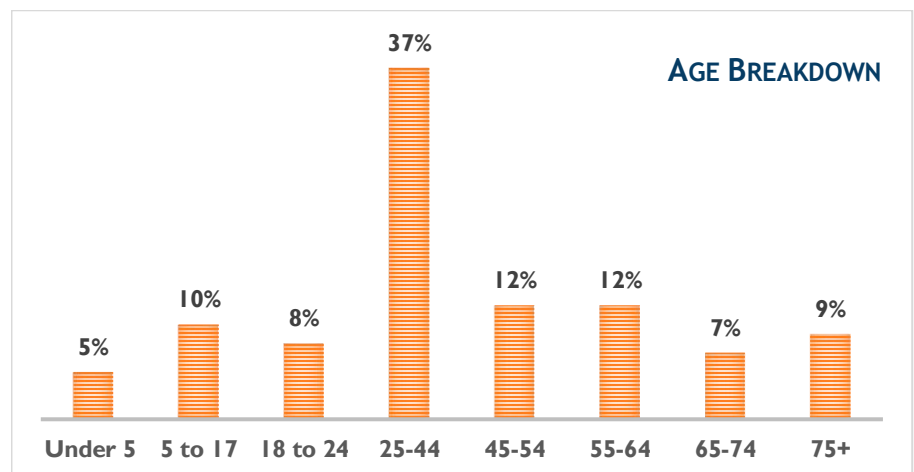

### RACE

### LANGUAGES OTHER THAN ENGLISH SPOKEN AT HOME (OF THE 19%)

17% FOREIGN BORN

19% SPEAK A LANGUAGE OTHER THAN ENGLISH AT HOME

9% SELF-IDENTIFY AS SPEAKING ENGLISH LESS THAN VERY WELL

37 MEDIAN AGE

### AGE BREAKDOWN

**15% LIVING WITH A DISABILITY**

**\$1,143 MEDIAN GROSS RENT**

**\$279,200 MEDIAN HOME VALUE**

**33% RENT AS PERCENT OF INCOME**

**14% POVERTY LEVEL**

**45% HOMEOWNERS  
55% RENTERS**

**6% UNEMPLOYMENT RATE**