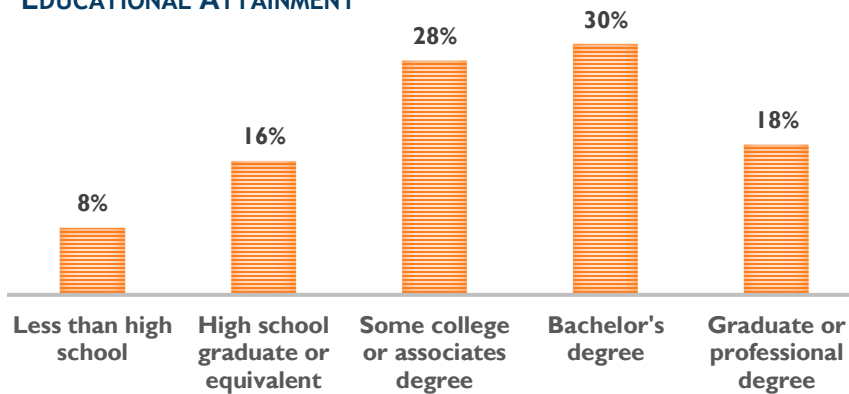

EDUCATIONAL ATTAINMENT