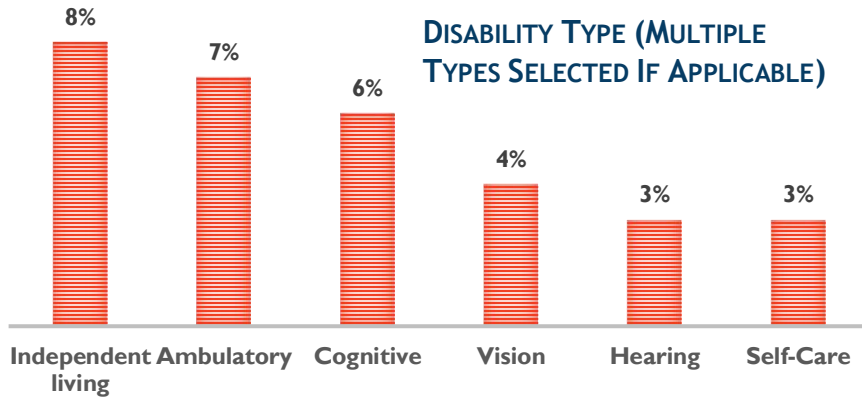

### RACE

### LANGUAGES OTHER THAN ENGLISH SPOKEN AT HOME (OF THE 19%)

17% FOREIGN BORN

19% SPEAK A LANGUAGE OTHER THAN ENGLISH AT HOME

9% SELF-IDENTIFY AS SPEAKING ENGLISH LESS THAN VERY WELL

37 MEDIAN AGE

### AGE BREAKDOWN

**15% LIVING WITH A DISABILITY**

**\$1,143 MEDIAN GROSS RENT**

**\$279,200 MEDIAN HOME VALUE**

**33% RENT AS PERCENT OF INCOME**

**14% POVERTY LEVEL**

**45% HOMEOWNERS  
55% RENTERS**

**6% UNEMPLOYMENT RATE**