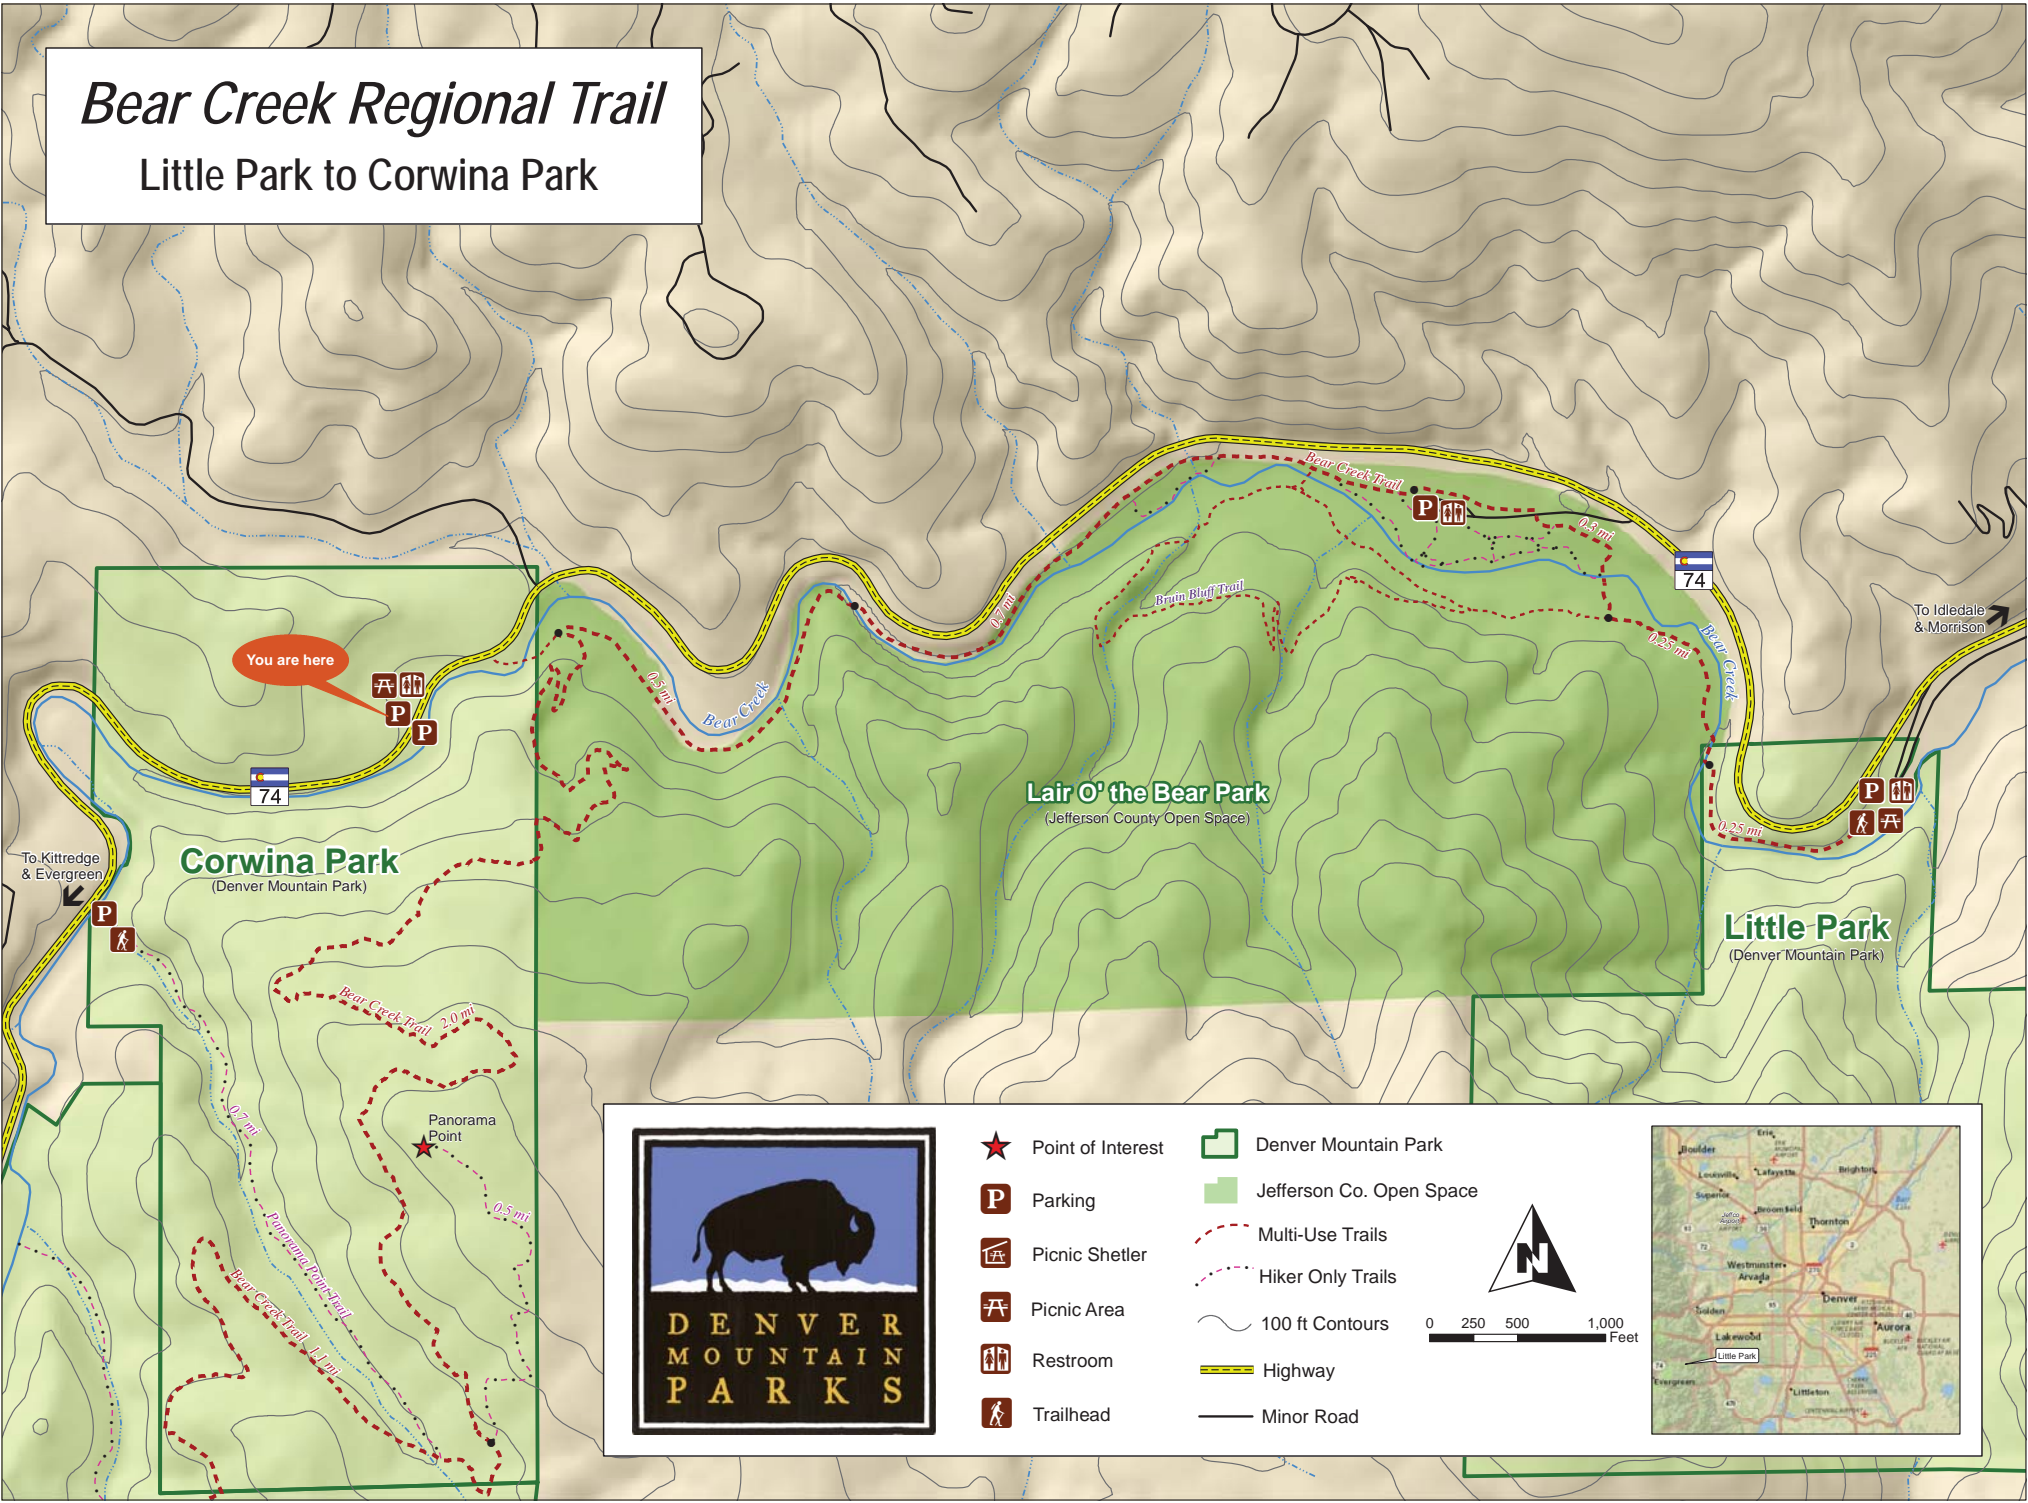

# Bear Creek Regional Trail

## Little Park to Corwina Park

- Point of Interest
- Denver Mountain Park
- Jefferson Co. Open Space
- Parking
- Multi-Use Trails
- Hiker Only Trails
- Picnic Shelter
- 100 ft Contours
- Highway
- Picnic Area
- Minor Road
- Restroom
- Trailhead